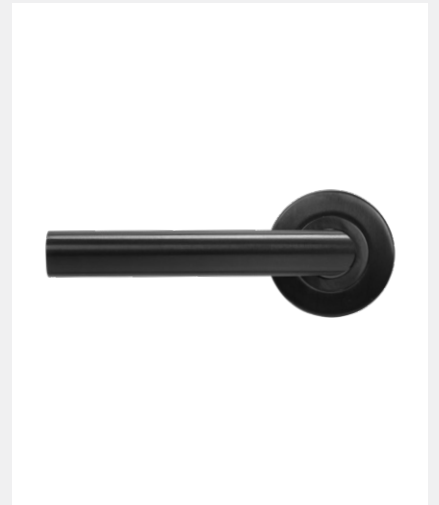

BLU RANGE

MITRE LEVER DOOR HANDLE ON ROUND ROSE

Product Code: KM060C

LIT-DC-KM060C

316 Marine Grade Stainless Steel Hardware Range

- Mitre lever on rose provides a modern, contemporary feel
- Fixings concealed behind clip-on round rose
- Manufactured from 316 Marine Grade Stainless Steel
- Ideal for use where corrosion levels are high such as coastal environments and with acidic timber
- Also suitable for multipoint door locks
- Part of a suited range of hardware including matching window handle
- Durability: BS EN 1906:2012, Durability Grade 7 - 200,000 Cycles
- Lifetime guarantee

COASTAL

Shaping the future.

MITRE LEVER DOOR HANDLE ON ROUND ROSE

Front Profile

Top Profile

Side Profile

Visit www.coastal-group.com for CAD drawings

FINISHES*:

PSS
Polished Stainless Steel

PSB
PVD Satin Brass

PBK
PVD Satin Black

PART NUMBER	PRODUCT DESCRIPTION	FINISH	UNITS
KM060C-PSS	Mitre lever door handle on rose	PSS	Pair
KM060C-PSB	Mitre lever door handle on rose	PSB	Pair
KM060C-PBK	Mitre lever door handle on rose	PBK	Pair