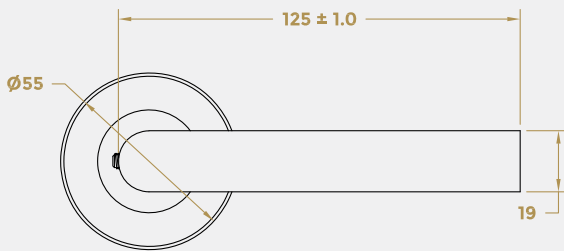

BLU RANGE

MITRE LEVER DOOR HANDLE ON ROUND ROSE

Product Code: KM060C

LIT-DC-KM060C

316 Marine Grade Stainless Steel Hardware Range

- Mitre lever on rose provides a modern, contemporary feel
- Fixings concealed behind clip-on round rose
- Manufactured from 316 Marine Grade Stainless Steel
- Ideal for use where corrosion levels are high such as coastal environments and with acidic timber
- Also suitable for multipoint door locks
- Part of a suited range of hardware including matching window handle
- Durability: BS EN 1906:2012, Durability Grade 7 - 200,000 Cycles
- Lifetime guarantee

COASTAL

Shaping the future.

MITRE LEVER DOOR HANDLE ON ROUND ROSE

Front Profile

Top Profile

Side Profile

Visit www.coastal-group.com for CAD drawings

FINISHES*: