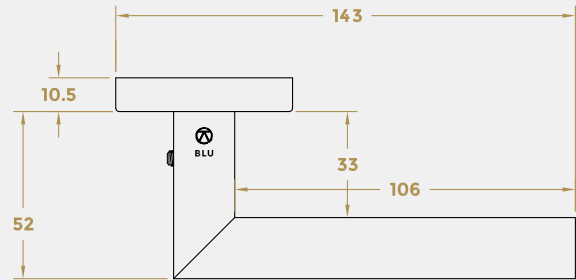

BLU RANGE

MITRE LEVER DOOR HANDLE ON ROUND ROSE

Product Code: KM060C

LIT-DC-KM060C

316 Marine Grade Stainless Steel Hardware Range

- Mitre lever on rose provides a modern, contemporary feel
- Fixings concealed behind clip-on round rose
- Manufactured from 316 Marine Grade Stainless Steel
- Ideal for use where corrosion levels are high such as coastal environments and with acidic timber
- Also suitable for multipoint door locks
- Part of a suited range of hardware including matching window handle
- Durability: BS EN 1906:2012, Durability Grade 7 - 200,000 Cycles
- Lifetime guarantee

COASTAL

Shaping the future.

MITRE LEVER DOOR HANDLE ON ROUND ROSE

Front Profile

Top Profile

Side Profile

Visit www.coastal-group.com for CAD drawings

FINISHES*: