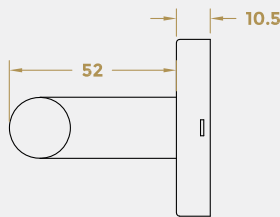

COASTAL

Shaping the future.

MITRE LEVER DOOR HANDLE ON ROUND ROSE

Front Profile

Top Profile

Side Profile

Visit www.coastal-group.com for CAD drawings

FINISHES*: