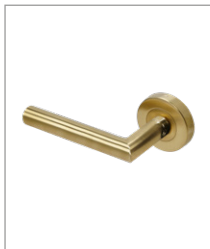

BLU RANGE

MITRE LEVER DOOR HANDLE ON ROUND ROSE

Product Code: KM060C

LIT-DC-KM060C

316 Marine Grade Stainless Steel Hardware Range

- Mitre lever on rose provides a modern, contemporary feel
- Fixings concealed behind clip-on round rose
- Manufactured from 316 Marine Grade Stainless Steel
- Ideal for use where corrosion levels are high such as coastal environments and with acidic timber
- Also suitable for multipoint door locks
- Part of a suited range of hardware including matching window handle
- Durability: BS EN 1906:2012, Durability Grade 7 - 200,000 Cycles
- Lifetime guarantee

COASTAL

Shaping the future.

MITRE LEVER DOOR HANDLE ON ROUND ROSE

Front Profile

Top Profile

Side Profile

Visit www.coastal-group.com for CAD drawings

FINISHES*:

PSS
Polished Stainless Steel

PSB
PVD Satin Brass

PBK
PVD Satin Black

PART NUMBER	PRODUCT DESCRIPTION	FINISH	UNITS
KM060C-PSS	Mitre lever door handle on rose	PSS	Pair
KM060C-PSB	Mitre lever door handle on rose	PSB	Pair
KM060C-PBK	Mitre lever door handle on rose	PBK	Pair