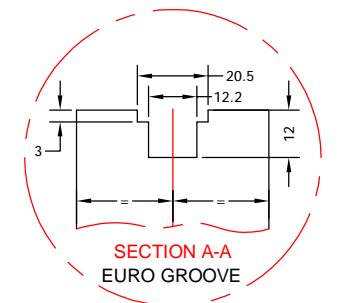

Handing Diagrams

COASTAL GROUP
Global House, Bojia Industrial Estate, Trethowel, St Austell, PL25 5RJ
telephone | 01726 871724 - fax | 01726 871731
email | sales@coastal-group.com - web | www.coastal-group.com

Drawing Reference:
Coastal Group
Drawing Title:
ML120S - 45mm Backset Tapered Hook Lock
Product Range:
Vogue Automatic Standard MPL Lock
Additional Info: 92mm Lock Centres, 20mm Faceplate
Right Hand Shown, Left Hand Opposite

Date Drawn: 31/07/2017
Drawn By: Phil Walklett
Part Number: ML120S-45-2-SV
File Name: CG-ML120S_45LD.dwg
Revision: A
Drawing Scale: NONE
Sheet Number: 1 of 1

THIRD ANGLE PROJECTION
This drawing and specification are the property of Coastal Group, they are issued in strict confidence and shall not be reproduced, copied or used without written permission.