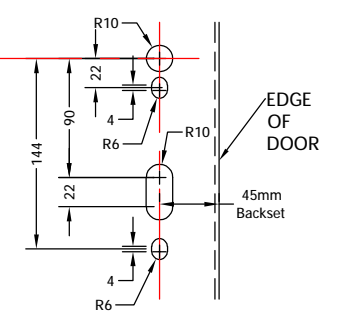

Handing Diagrams

COASTAL GROUP
Global House, Bojia Industrial Estate, Trethowel, St Austell, PL25 5RJ
telephone | 01726 871724 - fax | 01726 871731
email | sales@coastal-group.com - web | www.coastal-group.com

Drawing Reference:
Coastal Group
Drawing Title:
ML120S - 45mm Backset Tapered Hook Lock
Product Range:
Vogue Automatic Standard MPL Lock
Additional Info: 92mm Lock Centres, 20mm Faceplate
Right Hand Shown, Left Hand Opposite

Date Drawn: 31/07/2017
Drawn By: Phil Walklett
Part Number: ML120S-45-2-SV
File Name: CG-ML120S_45LD.dwg
Revision: A
Drawing Scale: NONE
Sheet Number: 1 of 1

THIRD ANGLE PROJECTION
This drawing and specification are the property of Coastal Group, they are issued in strict confidence and shall not be reproduced, copied or used without written permission.