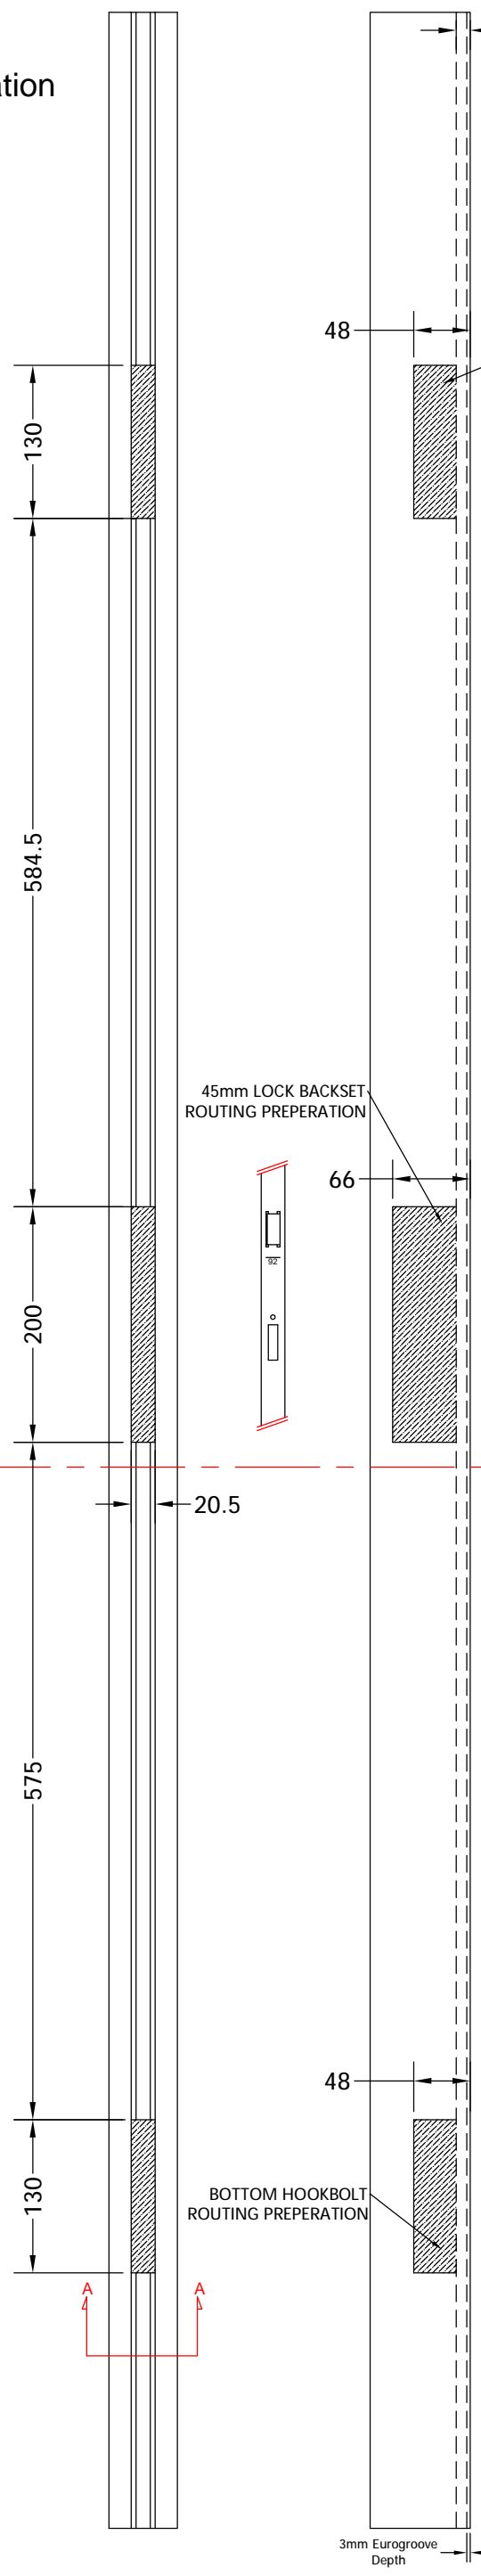

Revision History

Revision	Description	Drawn By	Date
A	Released	PW	28/7/17

Routing Preparation

12mm Depth
TOP HOOKBOLT ROUTING PREPERATION

45mm LOCK BACKSET ROUTING PREPERATION

BOTTOM HOOKBOLT ROUTING PREPERATION

Drawing Reference:
Coastal Group
 Drawing Title:
ML120S - 45mm Backset Tapered Hook Lock
 Product Range:
Vogue Automatic Standard MPL Lock
 Additional Info: 92mm Lock Centres, 20mm Faceplate
 Right Hand Shown, Left Hand Opposite

Date Drawn: 31/07/2017
 Drawn By: Phil Walklett
 Part Number: ML120S-45-2-SV
 File Name: CG-ML120S_45LD.dwg
 Revision: A
 Drawing Scale: NONE
 Sheet Number: 1 of 1

THIRD ANGLE PROJECTION

 This drawing and specification are the property of Coastal Group, they are issued in strict confidence and shall not be reproduced, copied or used without written permission.