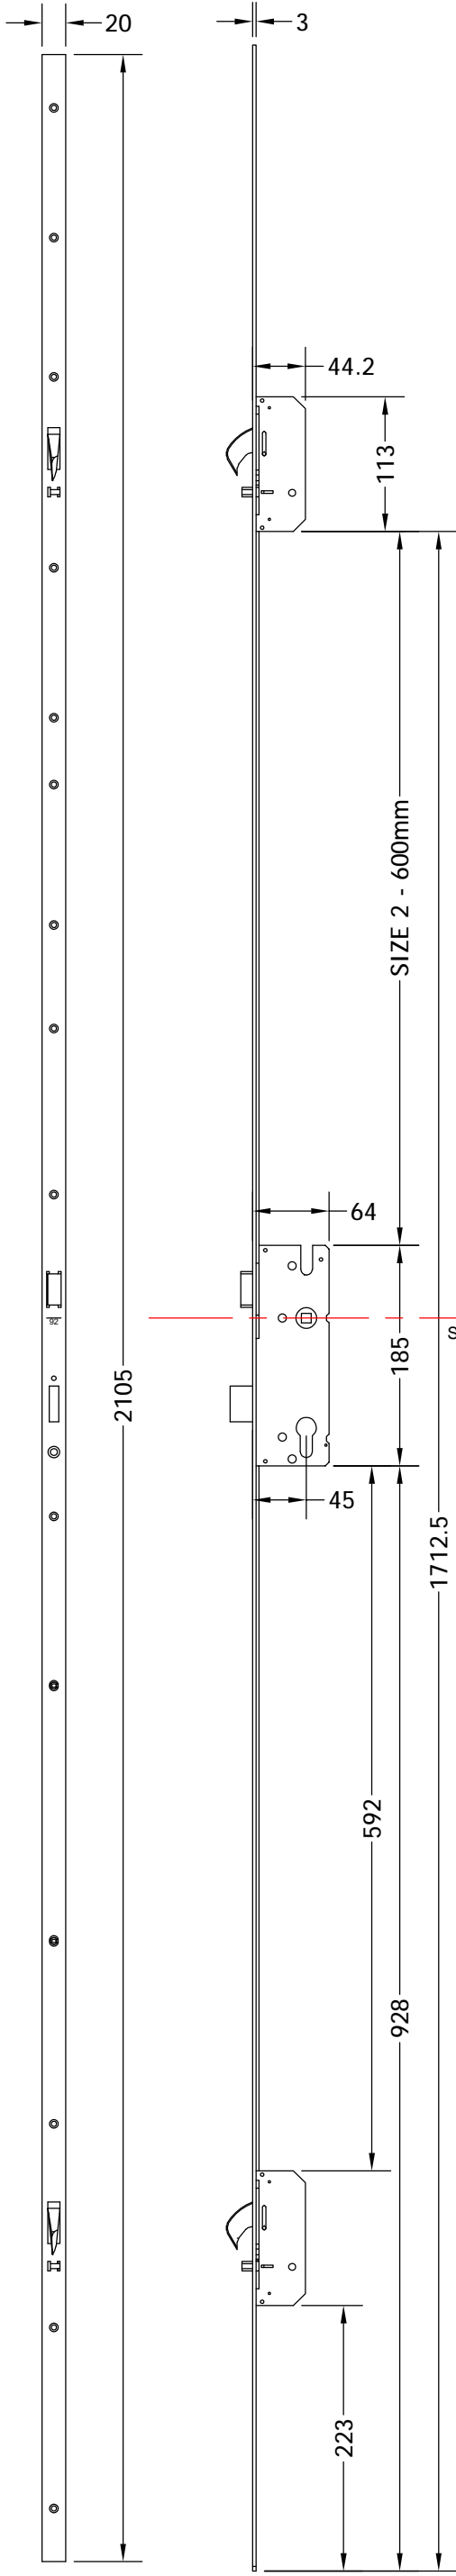

Revision History

Revision	Description	Drawn By	Date
A	Released	PW	28/7/17

Routing Preparation

12mm Depth
TOP HOOKBOLT ROUTING PREPERATION

45mm LOCK BACKSET ROUTING PREPERATION

BOTTOM HOOKBOLT ROUTING PREPERATION

Drawing Reference:
Coastal Group
 Drawing Title:
ML120S - 45mm Backset Tapered Hook Lock
 Product Range:
Vogue Automatic Standard MPL Lock
 Additional Info: 92mm Lock Centres, 20mm Faceplate
 Right Hand Shown, Left Hand Opposite

Date Drawn: 31/07/2017
 Drawn By: Phil Walklett
 Part Number: ML120S-45-2-SV
 File Name: CG-ML120S_45LD.dwg
 Revision: A
 Drawing Scale: NONE
 Sheet Number: 1 of 1

THIRD ANGLE PROJECTION

 This drawing and specification are the property of Coastal Group, they are issued in strict confidence and shall not be reproduced, copied or used without written permission.