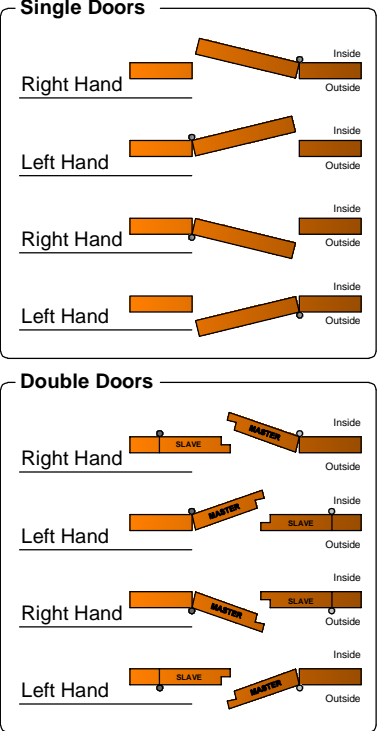

Handing Diagrams

COASTAL GROUP
Global House, Bojia Industrial Estate, Trethowel, St Austell, PL25 5RJ
telephone | 01726 871724 - fax | 01726 871731
email | sales@coastal-group.com - web | www.coastal-group.com

Drawing Reference:
Coastal Group
Drawing Title:
ML120S - 45mm Backset Tapered Hook Lock
Product Range:
Vogue Automatic Standard MPL Lock
Additional Info: 92mm Lock Centres, 20mm Faceplate
Right Hand Shown, Left Hand Opposite

Date Drawn: 31/07/2017
Drawn By: Phil Walklett
Part Number: ML120S-45-2-SV
File Name: CG-ML120S_45LD.dwg
Revision: A
Drawing Scale: NONE
Sheet Number: 1 of 1

THIRD ANGLE PROJECTION
This drawing and specification are the property of Coastal Group, they are issued in strict confidence and shall not be reproduced, copied or used without written permission.