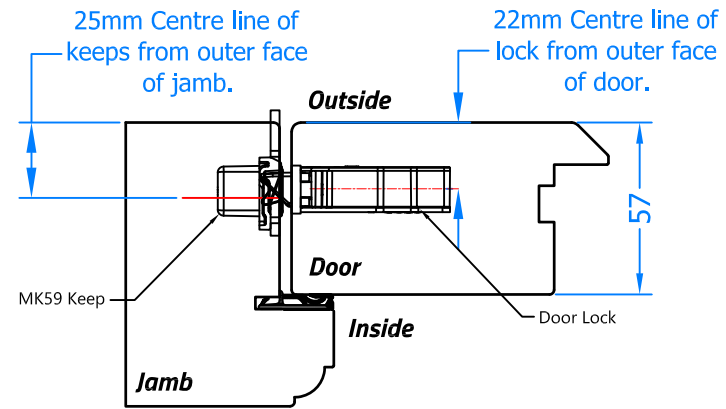

MACO Tricoat Single & Double Door Lock Centre Line Information

Single Door Configuration using lock and keeps.

NOTE: Centre Line of keeps are 3mm offset from centre line of lock.

MK57 Top/Bottom Keep

MK59 Handed Centre Keep

Double Door Configuration using slave lock.

NOTE: Centre line of slave lock is the same as the master lock.