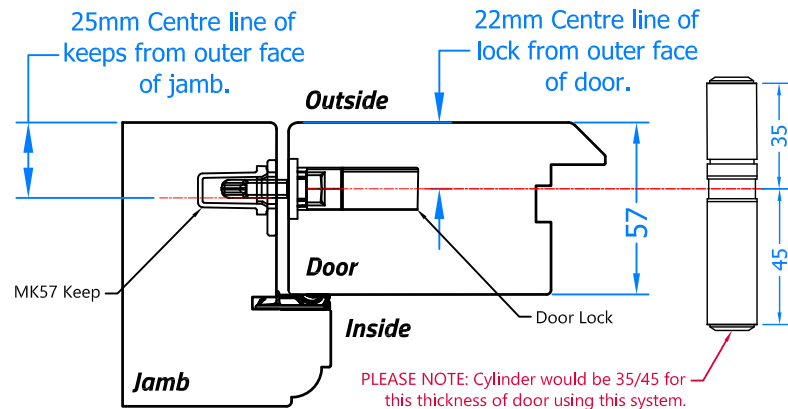

MACO Tricoat Single & Double Door Lock Centre Line Information

Single Door Configuration using lock and keeps.

NOTE: Centre Line of keeps are 3mm offset from centre line of lock.

MK57 Top/Bottom Keep

MK59 Handed Centre Keep

Double Door Configuration using slave lock.

NOTE: Centre line of slave lock is the same as the master lock.