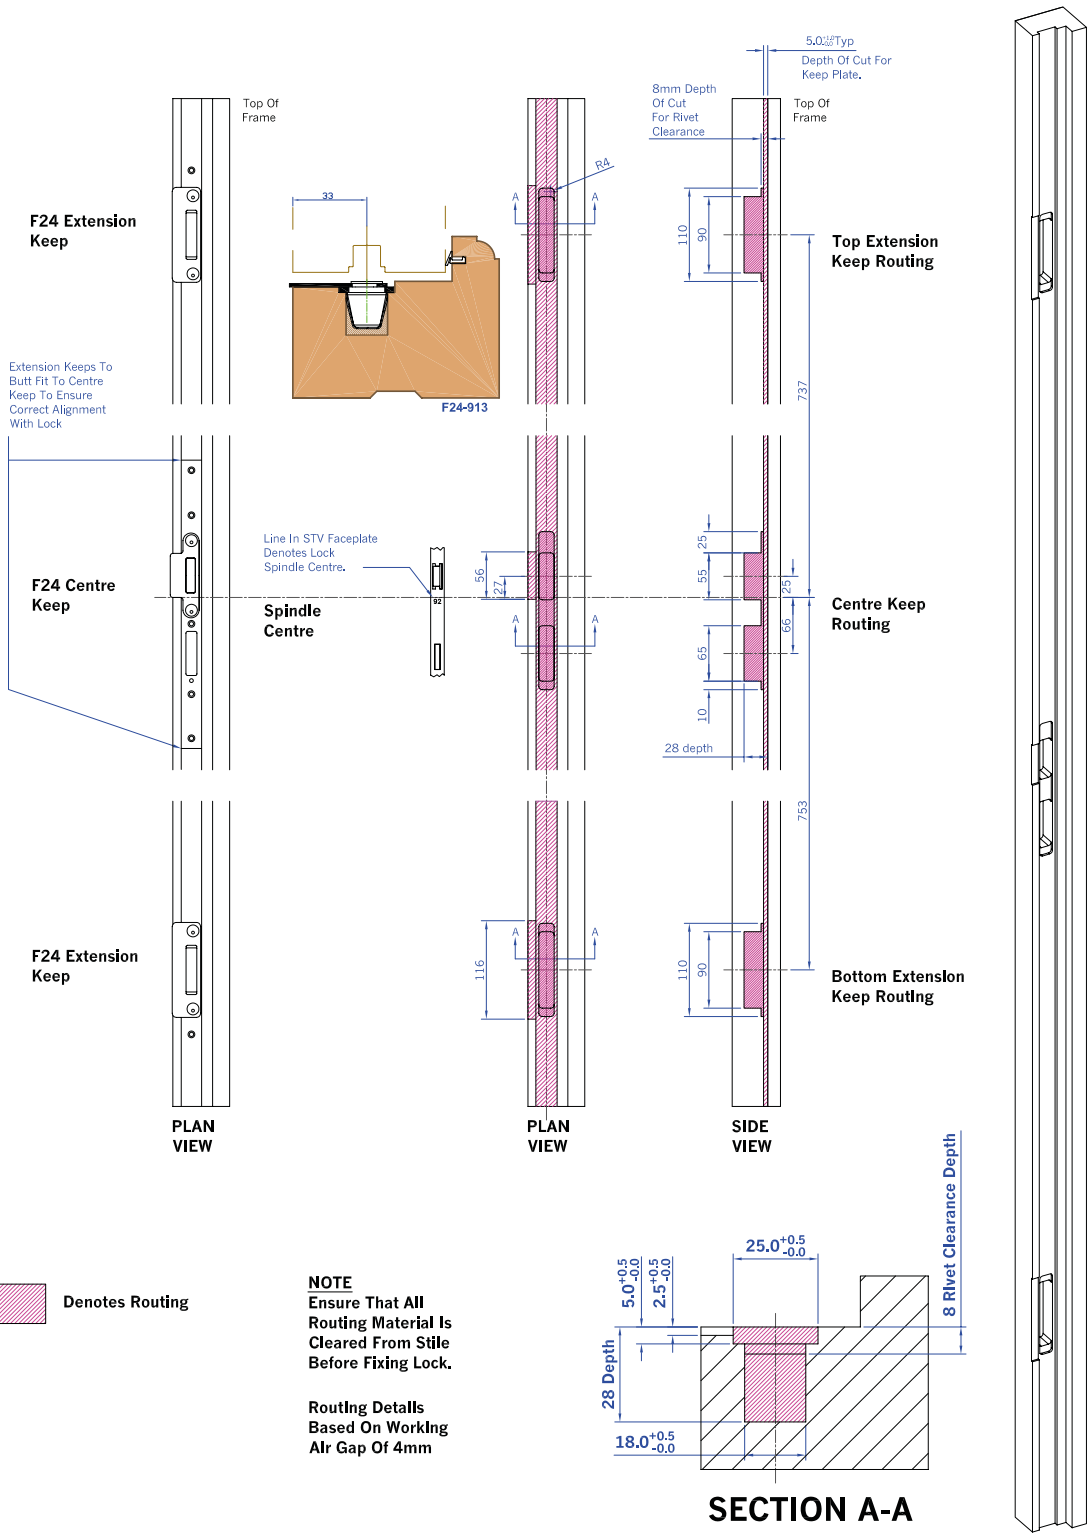

FITTING GUIDE

ML120 - ROUTER DRAWING FOR LOCK

COASTAL

Shaping the future.

FITTING GUIDE

ML120 - ROUTER DRAWINGS FOR INDIVIDUAL KEEPS

COASTAL

Shaping the future.

FITTING GUIDE

ML120 - ROUTER DRAWINGS FOR FULL LENGTH KEEPS

COASTAL

Shaping the future.