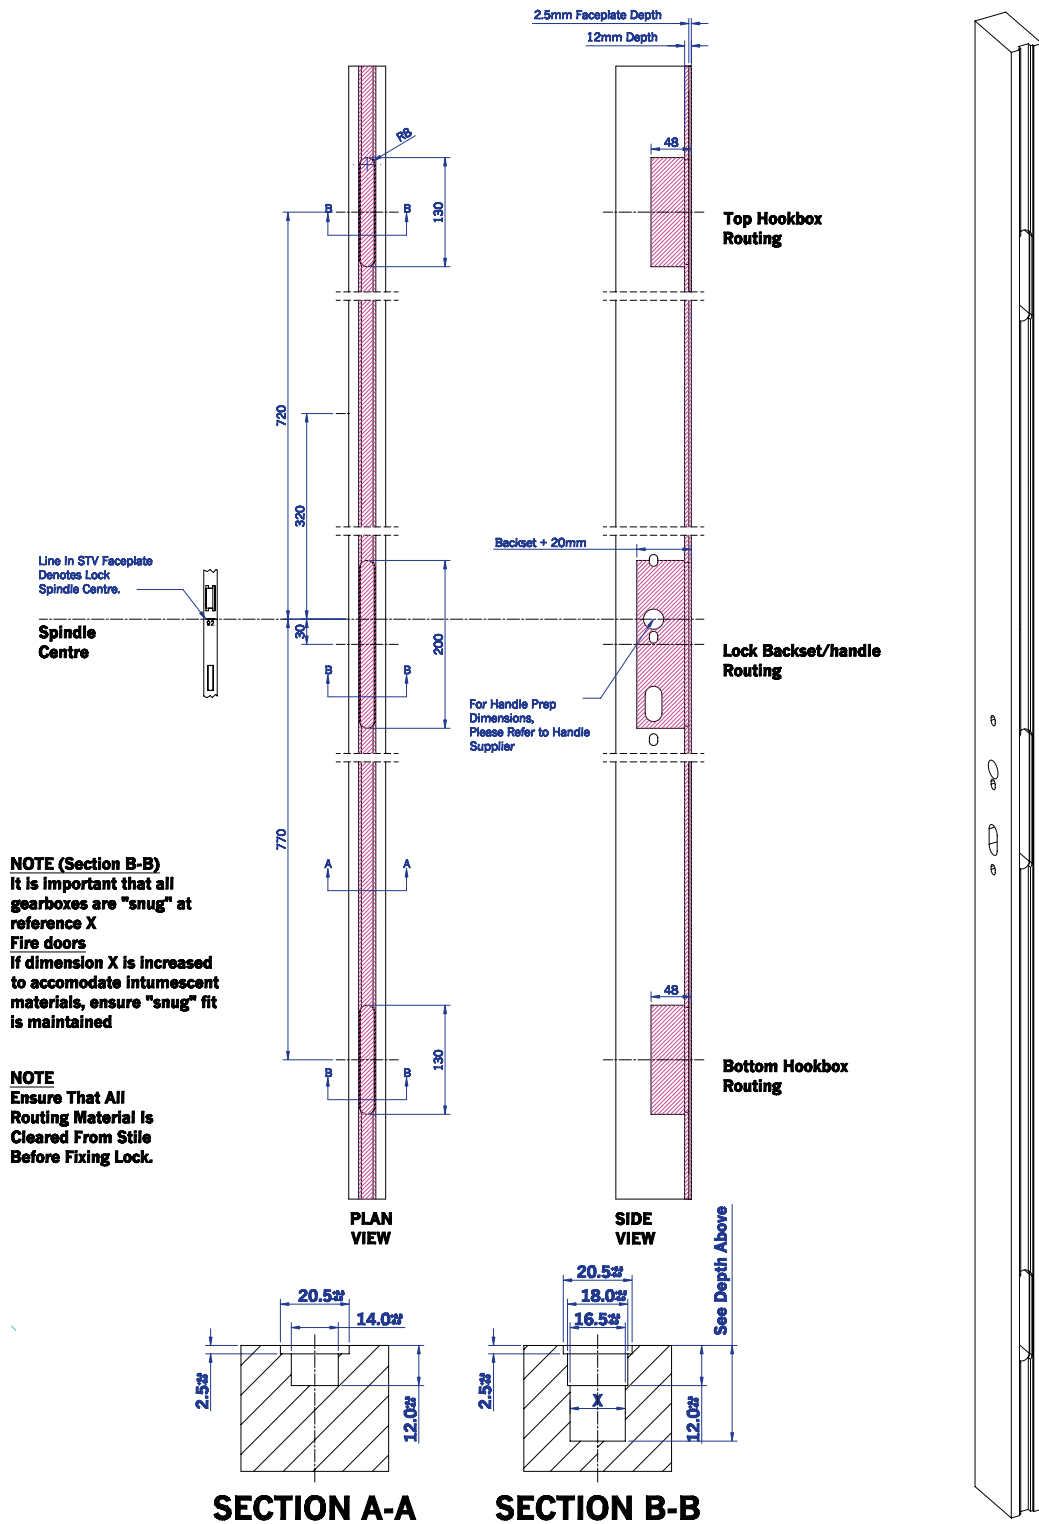

FITTING GUIDE

ML120 - ROUTER DRAWING FOR LOCK

COASTAL

Shaping the future.

FITTING GUIDE

ML120 - ROUTER DRAWINGS FOR INDIVIDUAL KEEPS

COASTAL

Shaping the future.

FITTING GUIDE

ML120 - ROUTER DRAWINGS FOR FULL LENGTH KEEPS

COASTAL

Shaping the future.