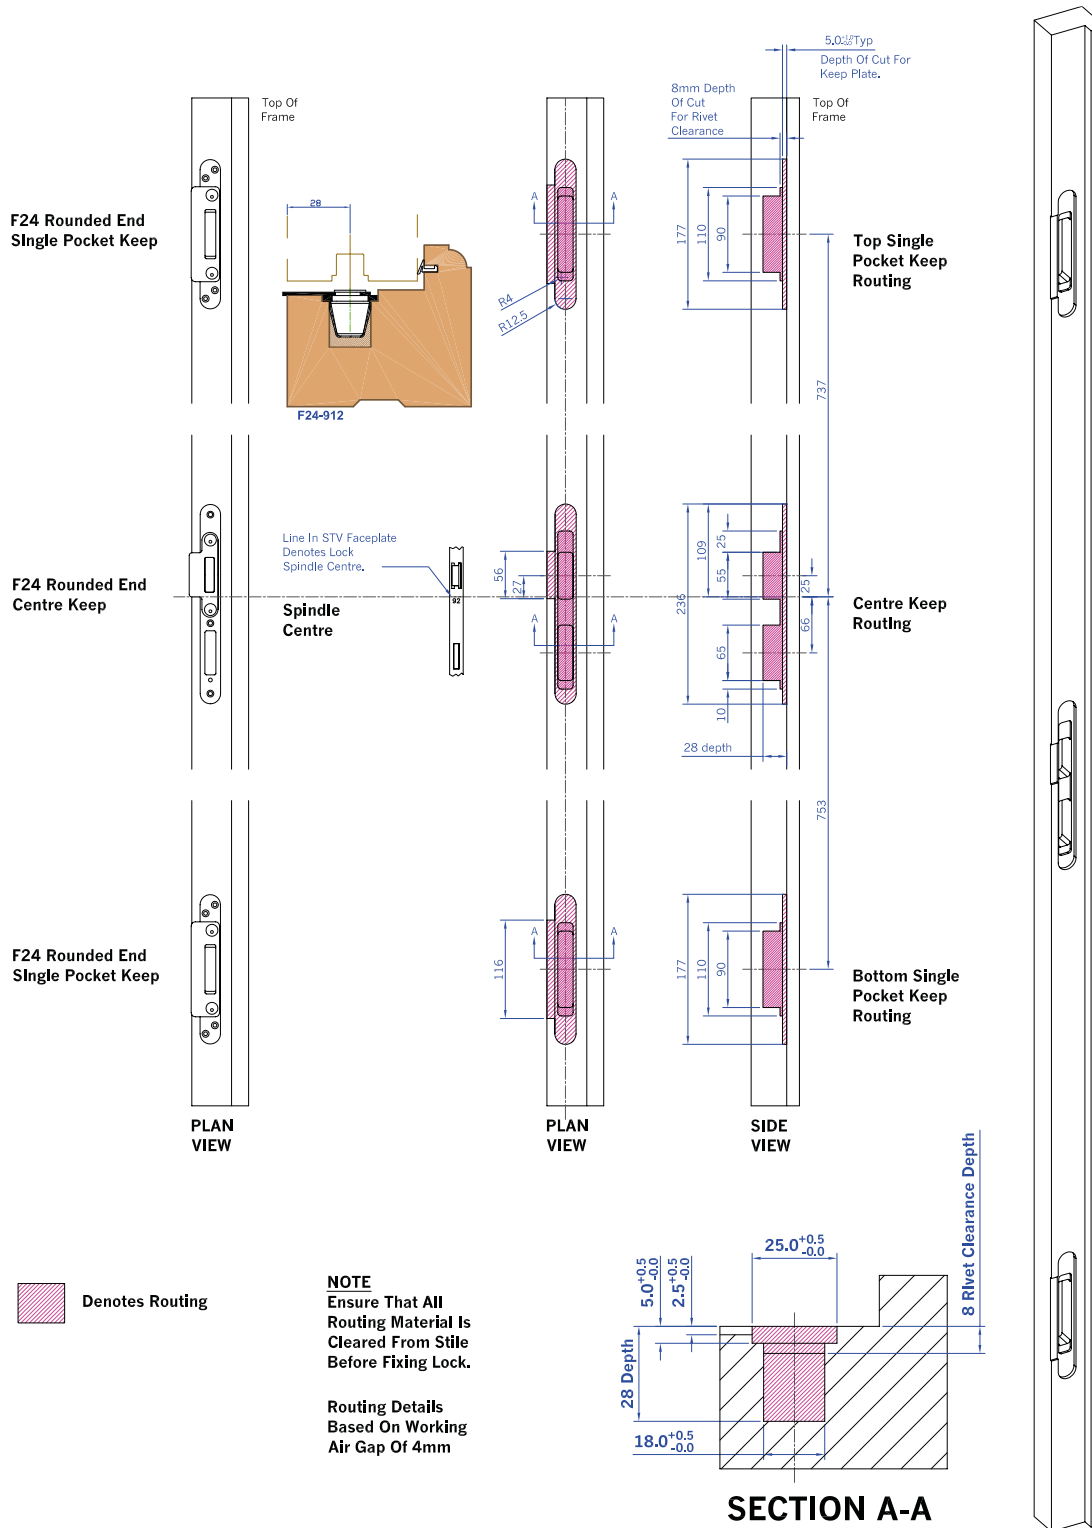

FITTING GUIDE

ML120 - ROUTER DRAWING FOR LOCK

COASTAL

Shaping the future.

FITTING GUIDE

ML120 - ROUTER DRAWINGS FOR INDIVIDUAL KEEPS

COASTAL

Shaping the future.

FITTING GUIDE

ML120 - ROUTER DRAWINGS FOR FULL LENGTH KEEPS

COASTAL

Shaping the future.