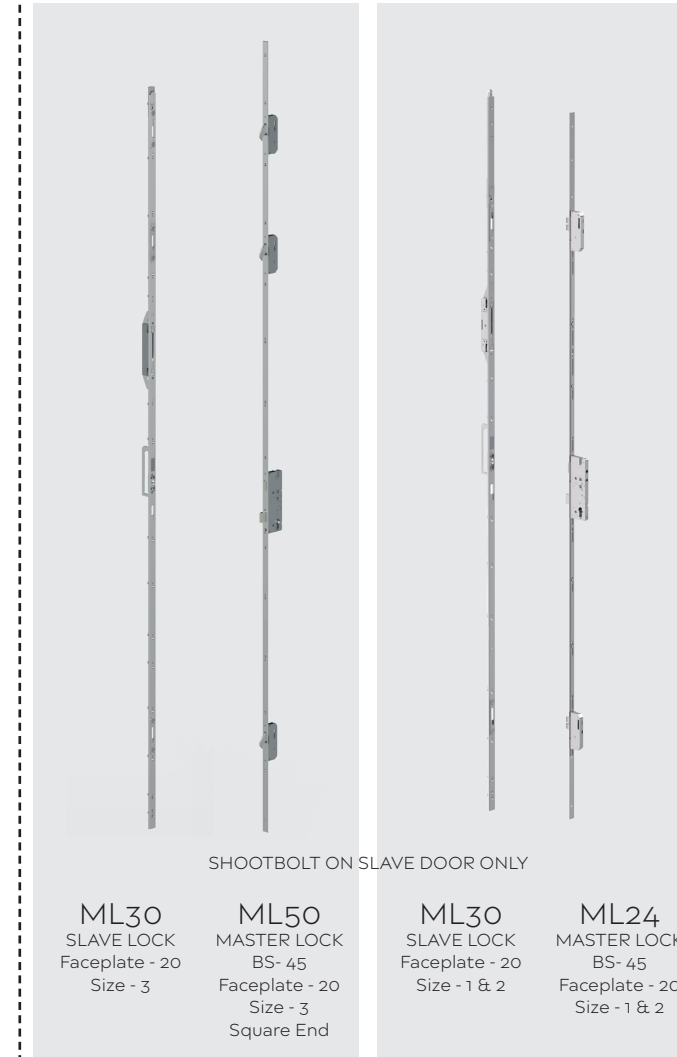

ML80
(AV2)
Hookbolt
BS - 45, 55
Faceplate - 20
Size - 2
Radius End
Handed

ML580
(AV4)
Hookbolt
BS - 45, 55
Faceplate - 20
Radius End

16mm faceplate is available only in 35mm backset
20mm faceplate are available in 45mm or 55mm backset

ML90
Hookbolt
Non-Interlocking
BS - 45
Faceplate - 20
Radius End

ML95
Hookbolt
Interlocking
BS - 45
Faceplate - 20
Square End

SHOOTBOLT ON SLAVE DOOR ONLY

ML30
SLAVE LOCK
Faceplate - 20
Size - 3

ML50
MASTER LOCK
BS - 45
Faceplate - 20
Size - 3
Square End

ML30
SLAVE LOCK
Faceplate - 20
Size - 1 & 2

ML24
MASTER LOCK
BS - 45
Faceplate - 20
Size - 1 & 2

SHOOTBOLT ON SLAVE

ML26
SLAVE LOCK
BS - 45
Faceplate - 20
Size - 1
Tab - 12 & 22

ML60
MASTER LOCK
BS - 45
Faceplate - 20
Size - 1

ML30
SLAVE LOCK
Faceplate - 20
Size - 2

ML580
MASTER LOCK
BS - 45, 55
Faceplate - 20
Size - 2