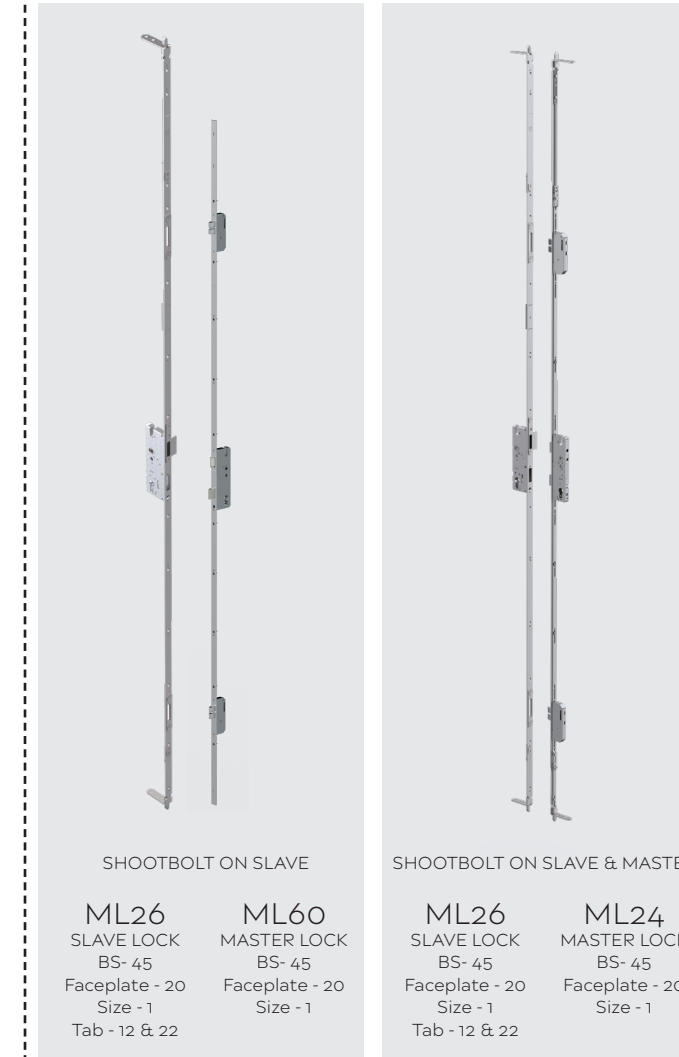

ML80
(AV2)
Hookbolt
BS - 45, 55
Faceplate - 20
Size - 2
Radius End
Handed

ML580
(AV4)
Hookbolt
BS - 45, 55
Faceplate - 20
Radius End

16mm faceplate is available only in 35mm backset
20mm faceplate are available in 45mm or 55mm backset

ML90
Hookbolt
Non-Interlocking
BS - 45
Faceplate - 20
Radius End

ML95
Hookbolt
Interlocking
BS - 45
Faceplate - 20
Square End

SHOOTBOLT ON SLAVE DOOR ONLY

ML30
SLAVE LOCK
Faceplate - 20
Size - 3

ML50
MASTER LOCK
BS - 45
Faceplate - 20
Size - 3
Square End

ML30
SLAVE LOCK
Faceplate - 20
Size - 1 & 2

ML24
MASTER LOCK
BS - 45
Faceplate - 20
Size - 1 & 2

SHOOTBOLT ON SLAVE

ML26
SLAVE LOCK
BS - 45
Faceplate - 20
Size - 1
Tab - 12 & 22

ML60
MASTER LOCK
BS - 45
Faceplate - 20
Size - 1

ML30
SLAVE LOCK
Faceplate - 20
Size - 2

ML580
MASTER LOCK
BS - 45, 55
Faceplate - 20
Size - 2