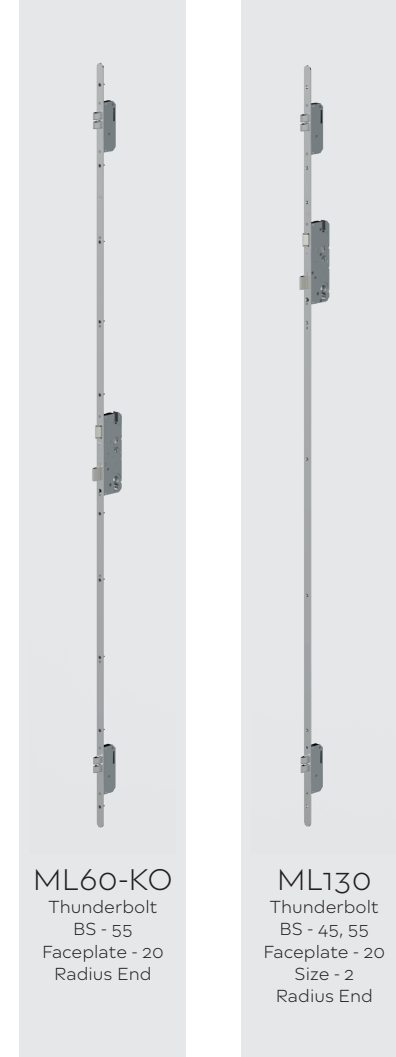

DOUBLE DOORS - **SLAM SHUT**

ML20
BS - 45
Faceplate - 20
Radius End

ML70
Thunderbolt
BS - 45
Faceplate - 20
Size - 2
(Croppable to
Size 1)
Square End

ML60/66
Thunderbolt
BS - 35, 45, 55
Faceplate - 16,20
Size - 1 & 2
Radius & Square

ML50
Hookbolt
BS - 45
Faceplate - 20
Size - 3
Square End

16mm faceplate is available only in 35mm backset
20mm faceplate are available in 45mm or 55mm backset

ML60-KO
Thunderbolt
BS - 55
Faceplate - 20
Radius End

ML130
Thunderbolt
BS - 45, 55
Faceplate - 20
Size - 2
Radius End

ML120/126
(AV2)
Hookbolt
BS - 35, 45, 55
Faceplate - 16,20
Radius & Square
Handed

ML4120
(AV4)
Hookbolt
BS - 35, 45, 55
Faceplate - 16,20
Size - 1 & 2
Radius & Square

ML80
(AV2)
Hookbolt
BS - 45, 55
Faceplate - 20
Size - 2
Radius End
Handed

ML580
(AV4)
Hookbolt
BS - 45, 55
Faceplate - 20
Radius End

16mm faceplate is available only in 35mm backset
20mm faceplate are available in 45mm or 55mm backset