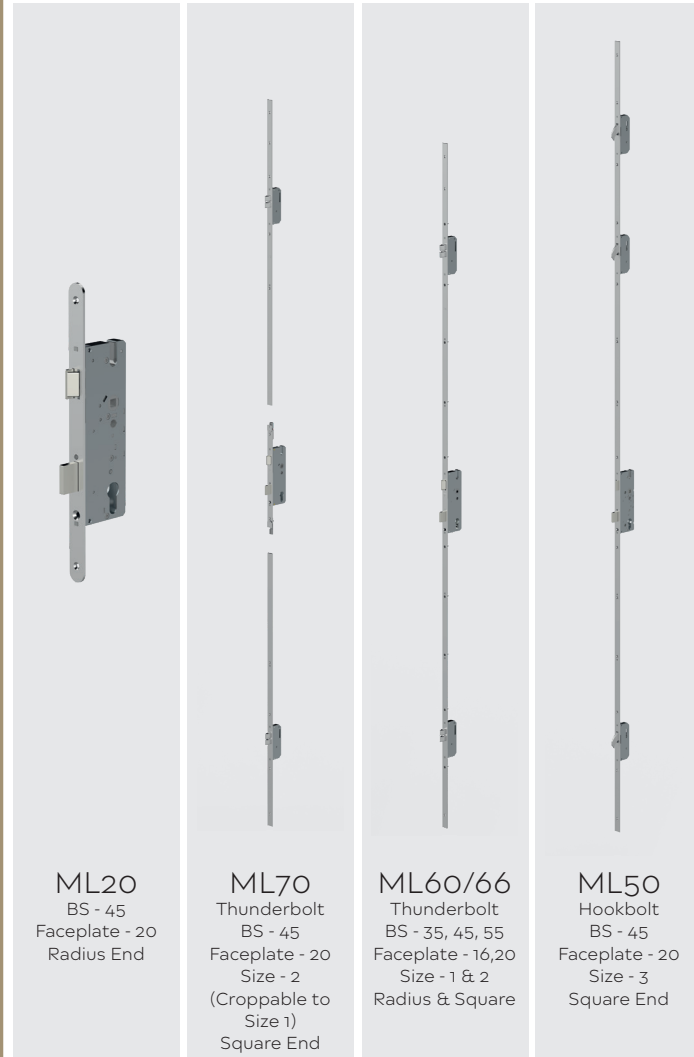

WINKHAUS MULTIPOINT LOCK OVERVIEW

SINGLE DOOR **LEVER OPERATED LOCK**

SINGLE DOOR **KEY OPERATED LOCK**

SINGLE DOOR **SLAM SHUT LOCK**

SINGLE DOOR **STABLE DOOR LOCK**

DOUBLE DOORS - **SINGLE HANDLE**

DOUBLE DOORS - **TWIN HANDLE**

DOUBLE DOORS - **SLAM SHUT**

ML20
BS - 45
Faceplate - 20
Radius End

ML70
Thunderbolt
BS - 45
Faceplate - 20
Size - 2
(Croppable to
Size 1)
Square End

ML60/66
Thunderbolt
BS - 35, 45, 55
Faceplate - 16,20
Size - 1 & 2
Radius & Square

ML50
Hookbolt
BS - 45
Faceplate - 20
Size - 3
Square End

16mm faceplate is available only in 35mm backset
20mm faceplate are available in 45mm or 55mm backset

ML60-KO
Thunderbolt
BS - 55
Faceplate - 20
Radius End

ML30
SLAVE LOCK
Faceplate - 20
Size - 2

ML580
MASTER LOCK
BS - 45, 55
Faceplate - 20
Size - 2