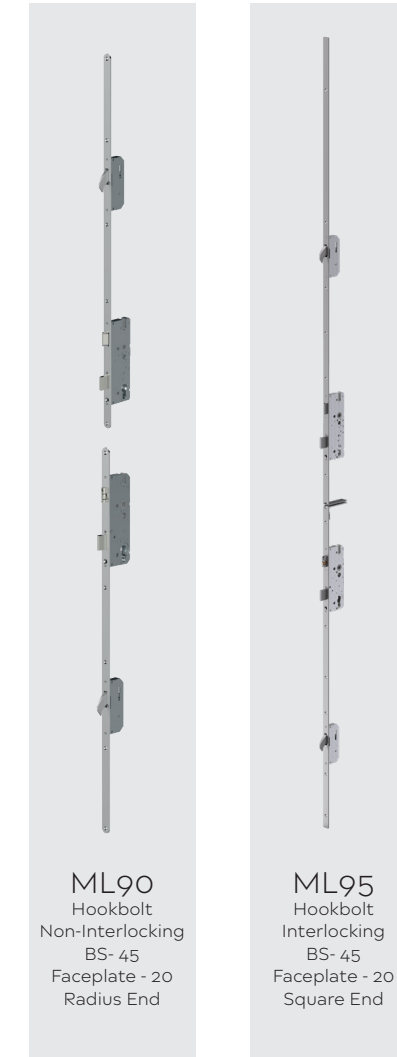

ML130
Thunderbolt
BS - 45, 55
Faceplate - 20
Size - 2
Radius End

ML120/126
(AV2)
Hookbolt
BS - 35, 45, 55
Faceplate - 16,20
Radius & Square
Handed

ML4120
(AV4)
Hookbolt
BS - 35, 45, 55
Faceplate - 16,20
Size - 1 & 2
Radius & Square

ML80
(AV2)
Hookbolt
BS - 45, 55
Faceplate - 20
Size - 2
Radius End
Handed

ML580
(AV4)
Hookbolt
BS - 45, 55
Faceplate - 20
Radius End

16mm faceplate is available only in 35mm backset
20mm faceplate are available in 45mm or 55mm backset

ML90
Hookbolt
Non-Interlocking
BS - 45
Faceplate - 20
Radius End

ML95
Hookbolt
Interlocking
BS - 45
Faceplate - 20
Square End

SHOOTBOLT ON SLAVE DOOR ONLY

ML30
SLAVE LOCK
Faceplate - 20
Size - 3

ML50
MASTER LOCK
BS - 45
Faceplate - 20
Size - 3
Square End

ML30
SLAVE LOCK
Faceplate - 20
Size - 2

ML580
MASTER LOCK
BS - 45, 55
Faceplate - 20
Size - 2