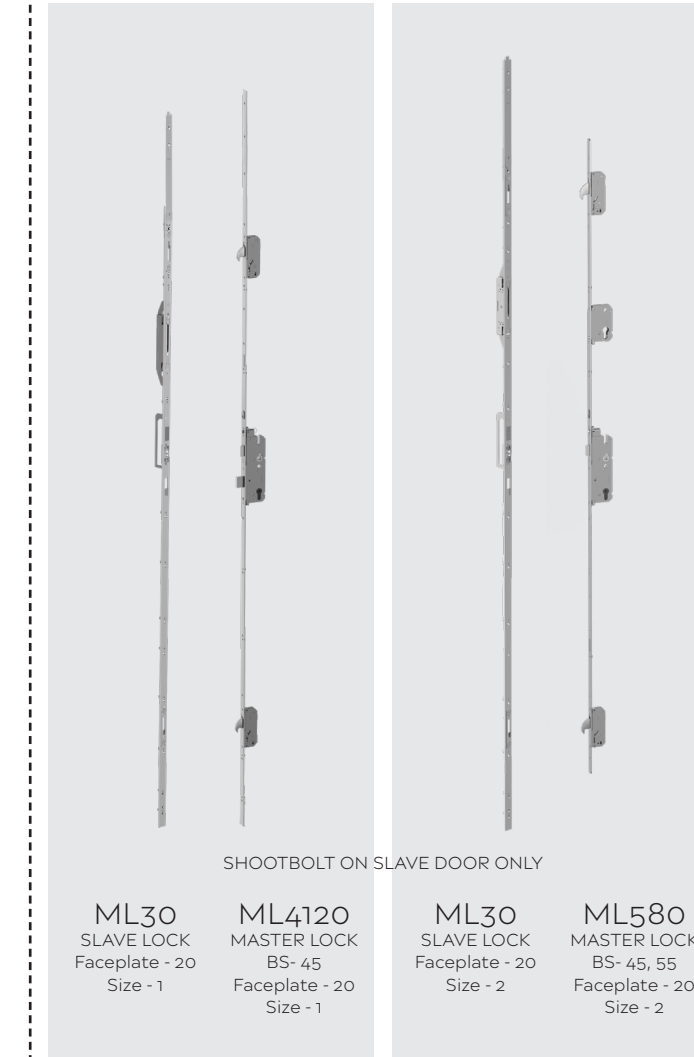

SHOOTBOLT ON SLAVE

ML26
SLAVE LOCK
BS - 45
Faceplate - 20
Size - 1
Tab - 12 & 22

ML60
MASTER LOCK
BS - 45
Faceplate - 20
Size - 1

ML26
SLAVE LOCK
BS - 45
Faceplate - 20
Size - 1
Tab - 12 & 22

ML24
MASTER LOCK
BS - 45
Faceplate - 20
Size - 1

SHOOTBOLT ON SLAVE DOOR ONLY

ML30
SLAVE LOCK
Faceplate - 20
Size - 1

ML4120
MASTER LOCK
BS - 45
Faceplate - 20
Size - 1

ML30
SLAVE LOCK
Faceplate - 20
Size - 2

ML580
MASTER LOCK
BS - 45, 55
Faceplate - 20
Size - 2