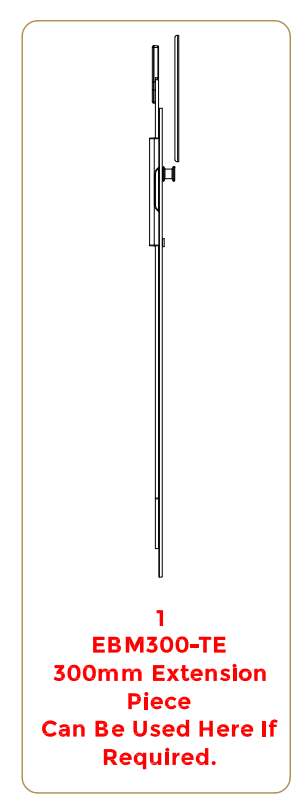

COASTAL coastal-group.com
Shaping the future

Part Number / Drawing Title:
**Maco EBM System
Single Sash Window Config**

Product Range:
Window Systems

Material: MACO Tricoat Evo

Additional Info:
Date Drawn: 30/08/2022
Drawn By: Philip Walklett
Part Number: EMB (Various)
File Name: EBM_Configurations.dwg
Revision: A
Drawing Scale: Not to Scale
Sheet Number: 1 of 1

THIRD ANGLE PROJECTION

This drawing and specification are the property of Coastal Specialist Ironmongery Ltd. they are issued in strict confidence and shall not be reproduced, copied or used without written permission.
E&OE - All dimensions are specified in mm.