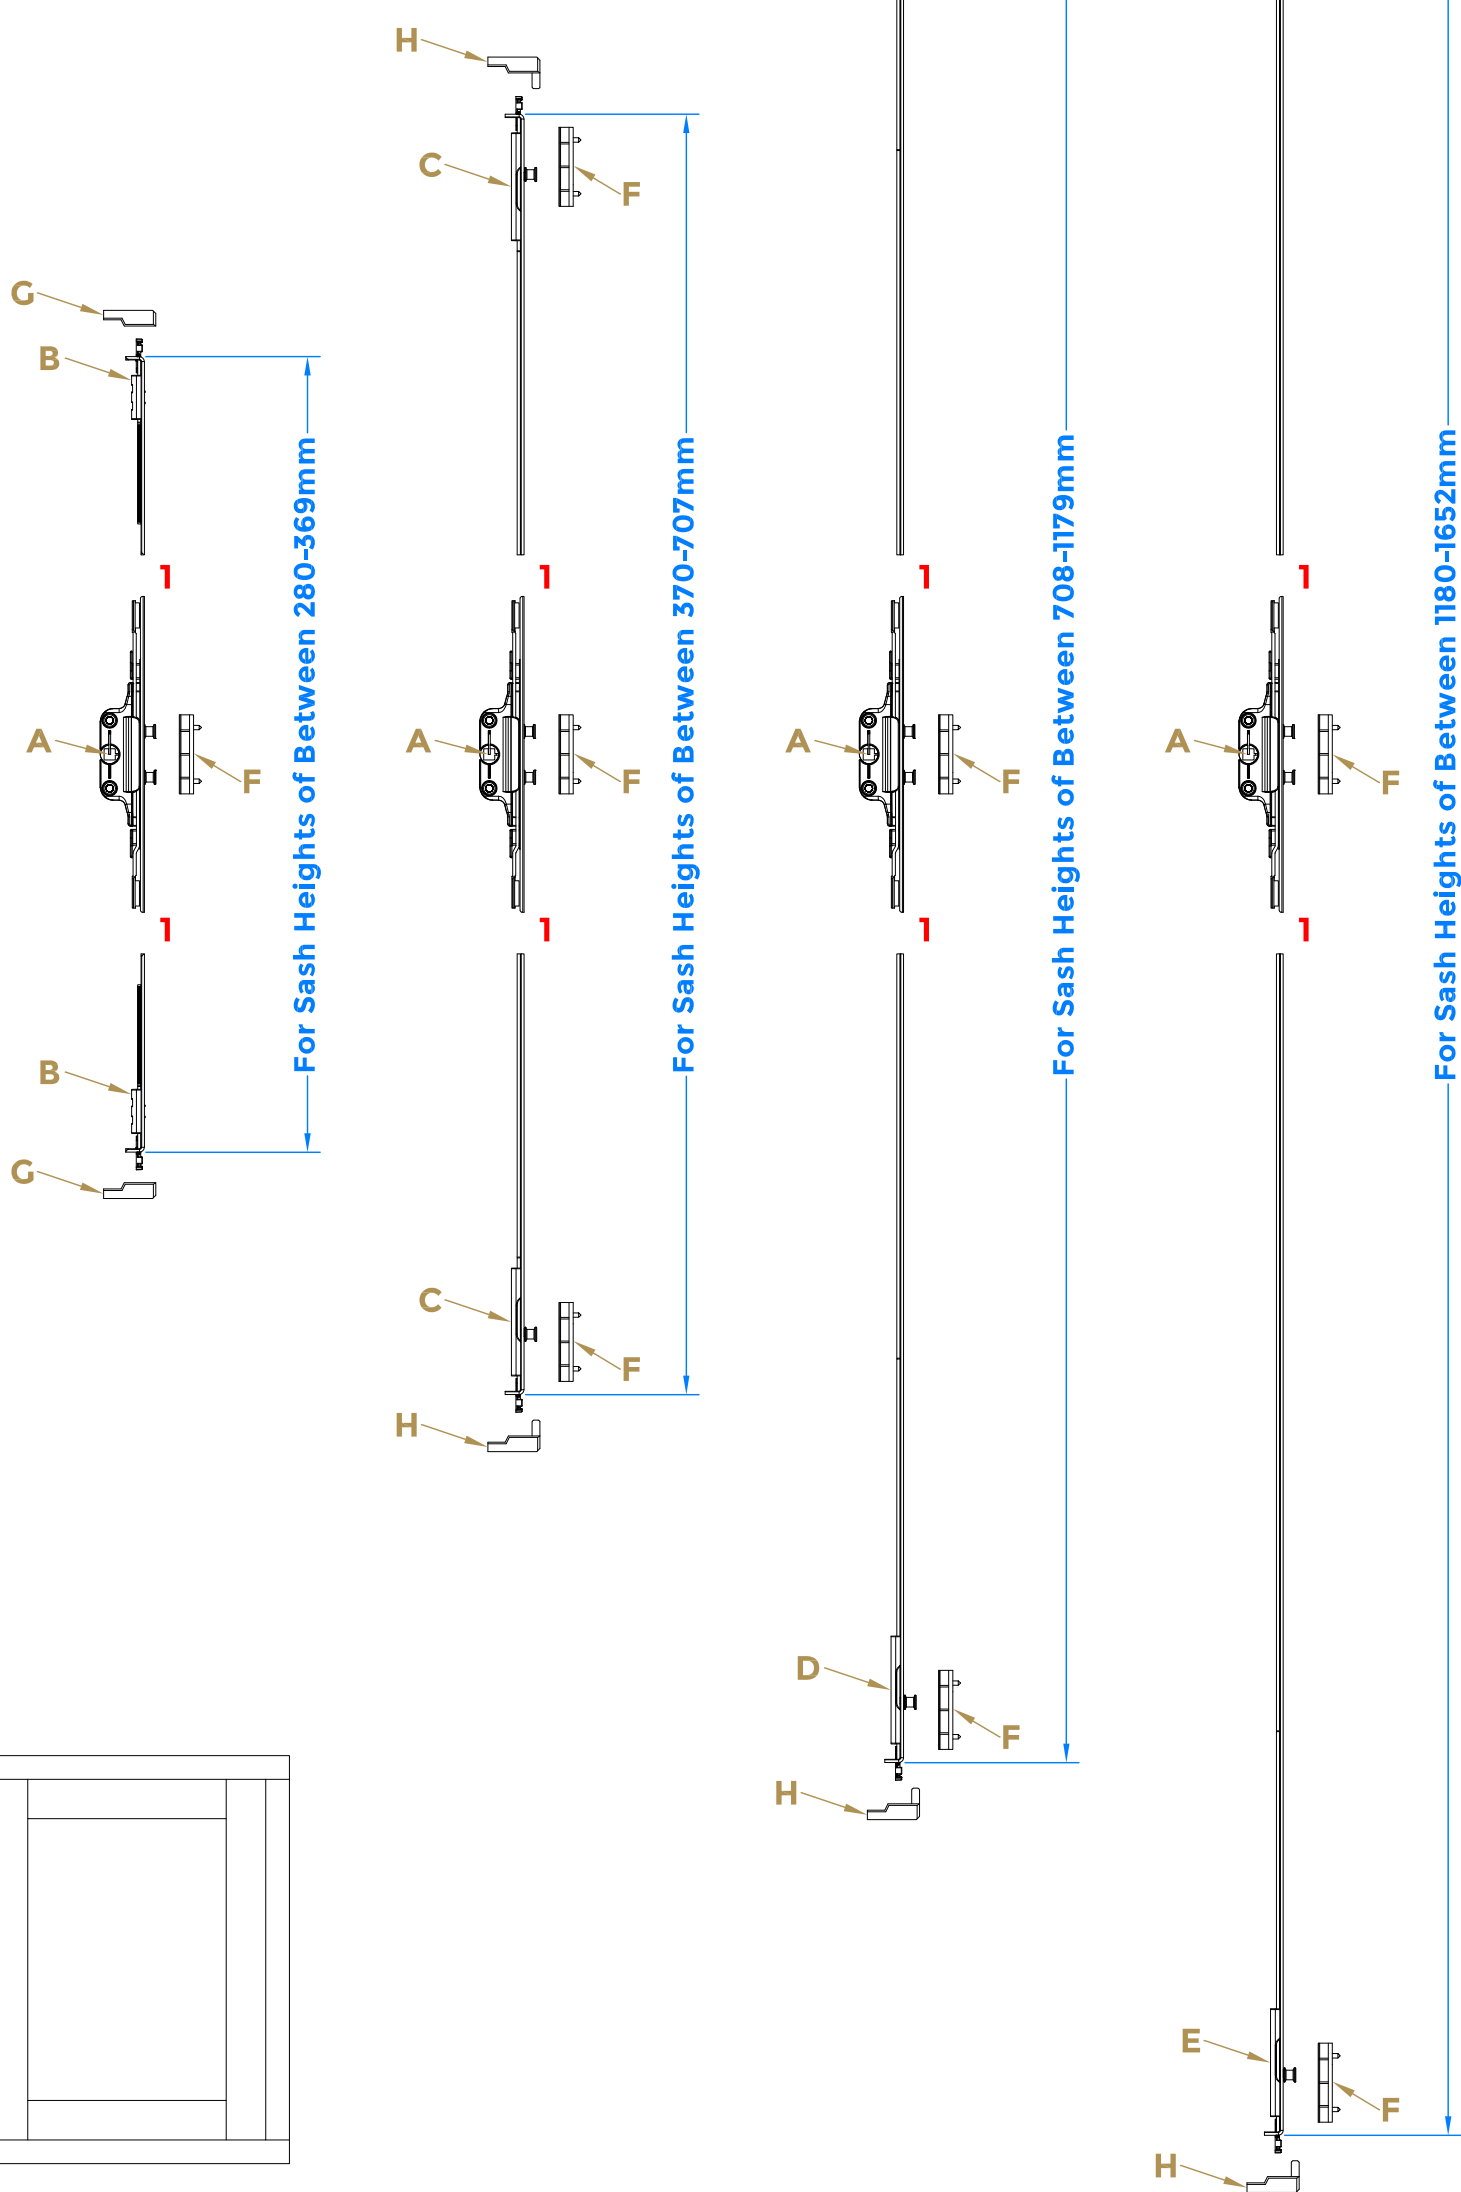

	SKU	Description
A	EBMB21-TE	Centre Lock Box (2 x 7.7mm CAMS)
B	EBMM125-TE	Shootbolt Piece (No CAMS)
C	EBMM279-TE	Shootbolt Piece (1 x 7.7mm CAM)
D	EBMM512-TE	Shootbolt Piece (1 x 7.7mm CAM)
E	EBMM748-TE	Shootbolt Piece (1 x 7.7mm CAM)
F	EBSK-TE	Espagnolette Keep
G	EBMK-20-TE	Shootbolt Keep (No Luggs)
H	EBMK-10-TE	Shootbolt Keep (With Luggs)

Drawing Revision History		
Revision	Description/Change	Date
A	Release	30/8/2022

# MACO EBM System Single Sash Windows

**EBMK-10 Luggs  
Fit into EBSK  
Keep**

**COASTAL** coastal-group.com  
*Shaping the future*

Part Number / Drawing Title:  
**Maco EBM System  
Single Sash Window Config**

THIRD ANGLE PROJECTION

This drawing and specification are the property of Coastal Specialist Ironmongery Ltd. they are issued in strict confidence and shall not be reproduced, copied or used without written permission.  
E&OE - All dimensions are specified in mm.