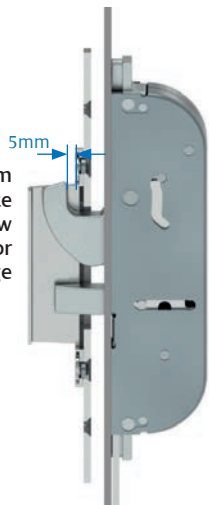

# MACO TRICOAT Single Door Multipoint Lock

Easy-to-fit VCI sleeves protect gearboxes from corrosion, both inside and out, ensuring long-lasting functionality

5mm  
Tolerance gap to allow for door shrinkage

MACO TRICOAT - ultimate corrosion protection hardware

- Exceeds Class 5 Corrosion Resistance BS EN 1670:2007
- Ideal for use in acidic timber and coastal locations
- Extremely resistant to scratching, water and dirt
- Matt finish provides a premium look and feel
- Reduces risk of potential site call-backs

- ▶ PAS24 Tested locking system
- ▶ Lever lever locking, universally handed, 92mm lock centre
- ▶ Tapered hook bolts on master for easy locking operation, even with high gasket-compression

MK57

MK59

MK57

# MACO TRICOAT Single Door Multipoint Lock

20mm Faceplate

To prevent cross metal contamination it is important these MACO TRICOAT screws are used for fixing all MACO TRICOAT components.