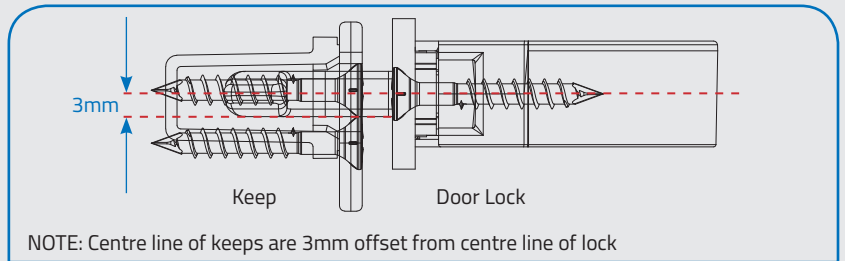

MACO TRICOAT SINGLE DOOR COMPONENTS & QUANTITY REQUIRED PER DOOR SET

Part Number	Product	Qty
ML260R-45-TR	MACO TRICOAT Single door lock, radius end, 20mm faceplate, 45mm backset	1
ML260S-45-TR	MACO TRICOAT Single door lock, square end, 20mm faceplate, 45mm backset	
ML260R-55-TR	MACO TRICOAT Single door lock, radius end, 20mm faceplate, 55mm backset	1
ML260-45-SLEEVE	MACO TRICOAT Pocket sleeve set, 45mm backset	
ML260-55-SLEEVE	MACO TRICOAT Pocket sleeve set, 55mm backset	2
MK57-TR	MACO TRICOAT Hook & deadbolt keep	
MK59-28-LH-TR	MACO TRICOAT Centre keep, left hand, 25mm faceplate, 28mm keep centre line	1
MK59-28-RH-TR	MACO TRICOAT Centre keep, right hand, 25mm faceplate, 28mm keep centre line	
MK59-33-LH-TR	MACO TRICOAT Centre keep, left hand, 25mm faceplate, 33mm keep centre line	
MK59-33-RH-TR	MACO TRICOAT Centre keep, right hand, 25mm faceplate, 33mm keep centre line	
FX-370-TR	MACO TRICOAT Woodscrew 4.2 x 22mm (for keeps)	
FX-372-TR	MACO TRICOAT Woodscrew 4.2 x 40mm (for door lock)