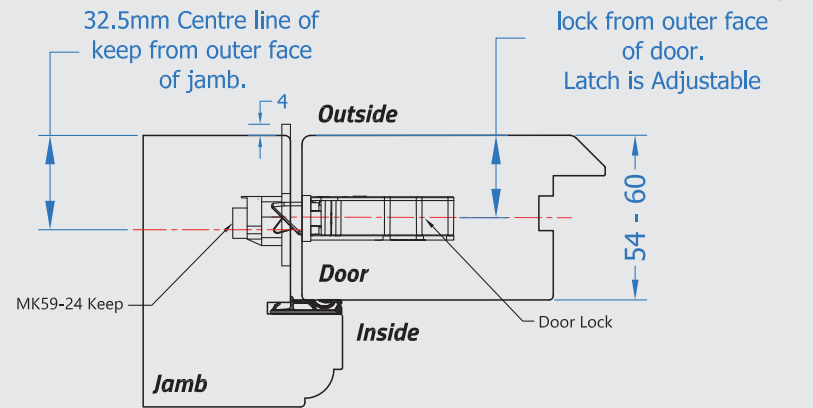

Keep Detail

MK59 Handed Centre Keep

This keep will suit a 54-60mm door thickness when the lock is installed centrally into the door stile, the keep has 3mm of adjustment.

28mm keep for doors up to 56mm thick and 33mm keep for doors up to 66mm thick.