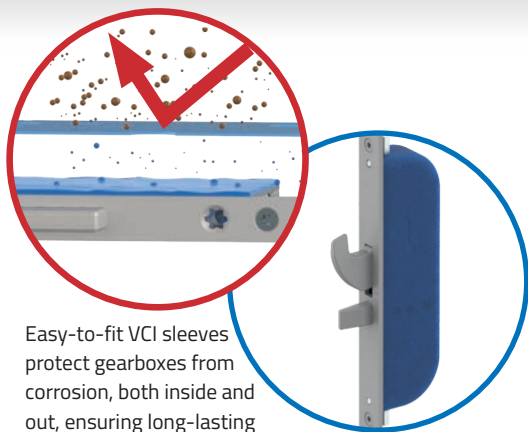

# MACO TRICOAT Single Door Multipoint Lock

Easy-to-fit VCI sleeves protect gearboxes from corrosion, both inside and out, ensuring long-lasting functionality

5mm  
Tolerance gap to allow for door shrinkage

MACO TRICOAT - ultimate corrosion protection hardware

- Exceeds Class 5 Corrosion Resistance BS EN 1670:2007
- Ideal for use in acidic timber and coastal locations
- Extremely resistant to scratching, water and dirt
- Matt finish provides a premium look and feel
- Reduces risk of potential site call-backs

- ▶ PAS24 Tested locking system
- ▶ Lever lever locking, universally handed, 92mm lock centre
- ▶ Tapered hook bolts on master for easy locking operation, even with high gasket-compression

MK57

MK59

MK57

# MACO TRICOAT Single Door Multipoint Lock

20mm Faceplate

To prevent cross metal contamination it is important these MACO TRICOAT screws are used for fixing all MACO TRICOAT components.