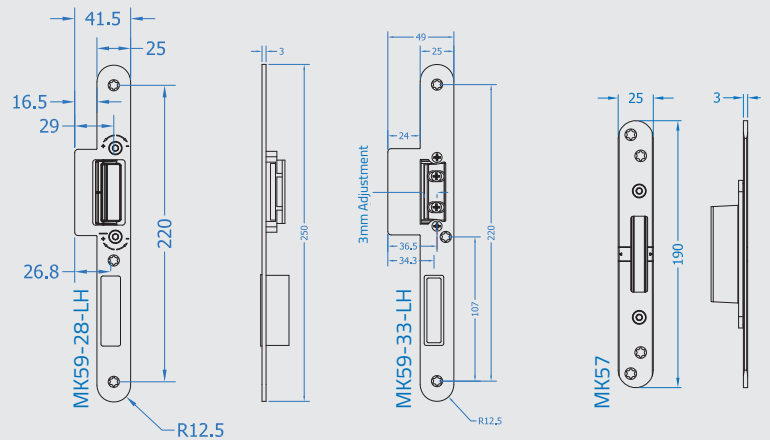

# MACO TRICOAT Single Door Multipoint Lock

20mm Faceplate

To prevent cross metal contamination it is important these MACO TRICOAT screws are used for fixing all MACO TRICOAT components.

### MK59 Handed Centre Keep

This keep will suit a 54-60mm door thickness when the lock is installed centrally into the door stile, the keep has 3mm of adjustment.

28mm keep for doors up to 56mm thick and 33mm keep for doors up to 66mm thick.