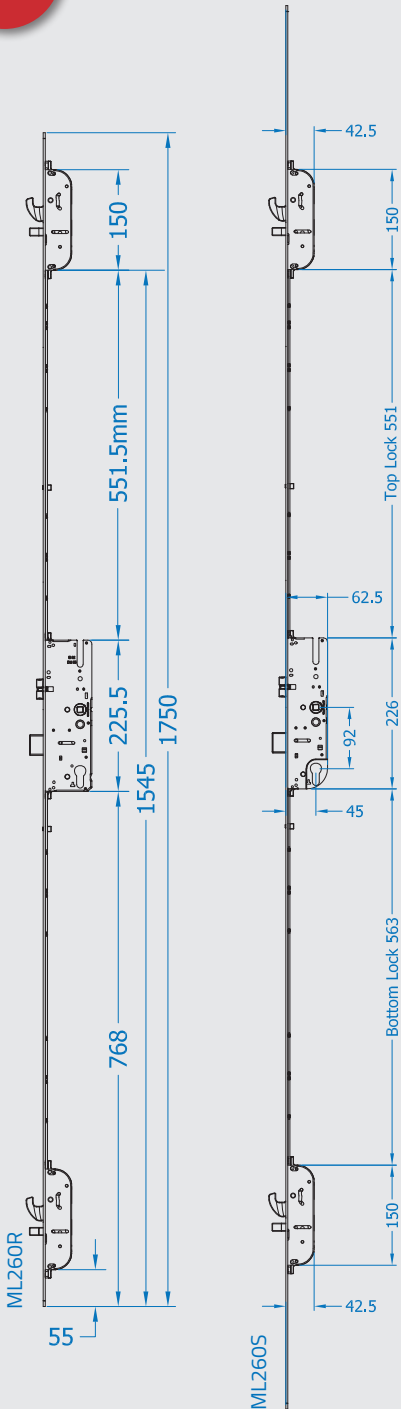

- ▶ PAS24 Tested locking system
- ▶ Lever lever locking, universally handed, 92mm lock centre
- ▶ Tapered hook bolts on master for easy locking operation, even with high gasket-compression

MK57

MK59

MK57

# MACO TRICOAT Single Door Multipoint Lock

20mm Faceplate

To prevent cross metal contamination it is important these MACO TRICOAT screws are used for fixing all MACO TRICOAT components.

### MK59 Handed Centre Keep

This keep will suit a 54-60mm door thickness when the lock is installed centrally into the door stile, the keep has 3mm of adjustment.

28mm keep for doors up to 56mm thick and 33mm keep for doors up to 66mm thick.

## MACO TRICOAT SINGLE DOOR COMPONENTS & QUANTITY REQUIRED PER DOOR SET

Part Number	Product	Qty
ML260R-45-TR	MACO TRICOAT Single door lock, radius end, 20mm faceplate, 45mm backset	1
ML260S-45-TR	MACO TRICOAT Single door lock, square end, 20mm faceplate, 45mm backset	
ML260R-55-TR	MACO TRICOAT Single door lock, radius end, 20mm faceplate, 55mm backset	1
ML260-45-SLEEVE	MACO TRICOAT Pocket sleeve set, 45mm backset	
ML260-55-SLEEVE	MACO TRICOAT Pocket sleeve set, 55mm backset	2
MK57-TR	MACO TRICOAT Hook & deadbolt keep	
MK59-28-LH-TR	MACO TRICOAT Centre keep, left hand, 25mm faceplate, 28mm keep centre line	1
MK59-28-RH-TR	MACO TRICOAT Centre keep, right hand, 25mm faceplate, 28mm keep centre line	
MK59-33-LH-TR	MACO TRICOAT Centre keep, left hand, 25mm faceplate, 33mm keep centre line	
MK59-33-RH-TR	MACO TRICOAT Centre keep, right hand, 25mm faceplate, 33mm keep centre line	
FX-370-TR	MACO TRICOAT Woodscrew 4.2 x 22mm (for keeps)	
FX-372-TR	MACO TRICOAT Woodscrew 4.2 x 40mm (for door lock)	