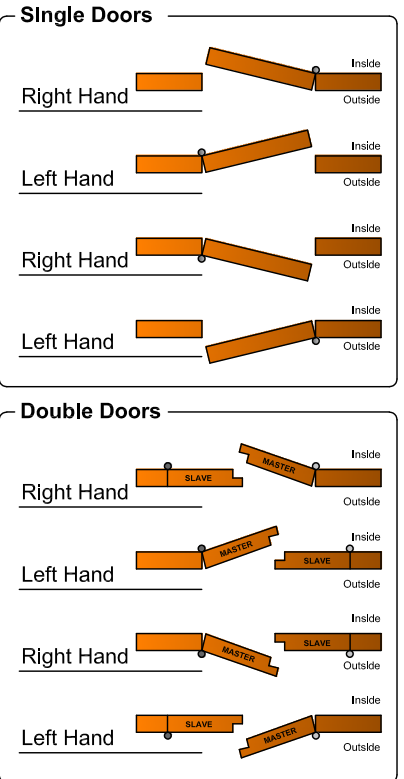

REVISIONS

Revision	Description	Drawn	Date
A	Release	PW	27/3/18
B	Updated Gearbox Dimension from 226 to 200mm in height	PW	05/07/19

Universal Handing.

Handing Diagrams

COASTAL GROUP
Innovating & upgrading the style, performance & longevity of internal doors & windows globally

Global House, Bojea Industrial Estate, Trethowel, St Austell, PL25 5RJ
 Telephone | 01726 871725 - Fax | 01726 871731
 Email | sales@coastal-group.com - Web | www.coastal-group.com

Drawing Reference:
Coastal Group
 Drawing Title:
Master Door Lock - Radius End MACO Tricoat - 55mm Backset
 Product Range:
Tricoat Master Door Lock
 Additional Info: **Universal Handing**

Date Drawn: 05/07/2019
 Drawn By: Phil Walklett
 Part Number: **ML260R-55-TR**
 File Name: **CG-ML260R-55-TR.dwg**
 Revision: **B**
 Drawing Scale: **Not to Scale**
 Sheet Number: 1 of 1

THIRD ANGLE PROJECTION
 This drawing and specification are the property of Coastal Group, they are issued in strict confidence and shall not be reproduced, copied or used without written permission.