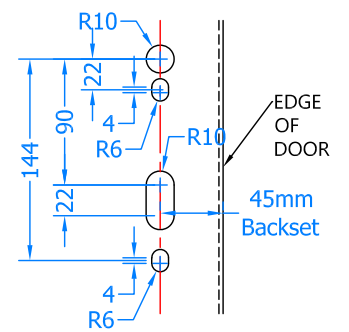

REVISIONS

Revision	Description	Drawn	Date
A	Release	PW	27/3/18
B	Updated Gearbox Dimension from 226 to 200mm in height	PW	05/07/19

Universal Handing.

Handing Diagrams

COASTAL GROUP
Innovating & upgrading the style, performance & longevity of internal doors & windows globally

Global House, Bojea Industrial Estate, Trethowel, St Austell, PL25 5RJ
 Telephone | 01726 871725 - Fax | 01726 871731
 Email | sales@coastal-group.com - Web | www.coastal-group.com

Drawing Reference:
Coastal Group
 Drawing Title:
Master Door Lock - Radius End MACO Tricoat - 55mm Backset
 Product Range:
Tricoat Master Door Lock
 Additional Info: **Universal Handing**

Date Drawn: 05/07/2019
 Drawn By: Phil Walklett
 Part Number: **ML260R-55-TR**
 File Name: **CG-ML260R-55-TR.dwg**
 Revision: **B**
 Drawing Scale: **Not to Scale**
 Sheet Number: 1 of 1

THIRD ANGLE PROJECTION
 This drawing and specification are the property of Coastal Group, they are issued in strict confidence and shall not be reproduced, copied or used without written permission.