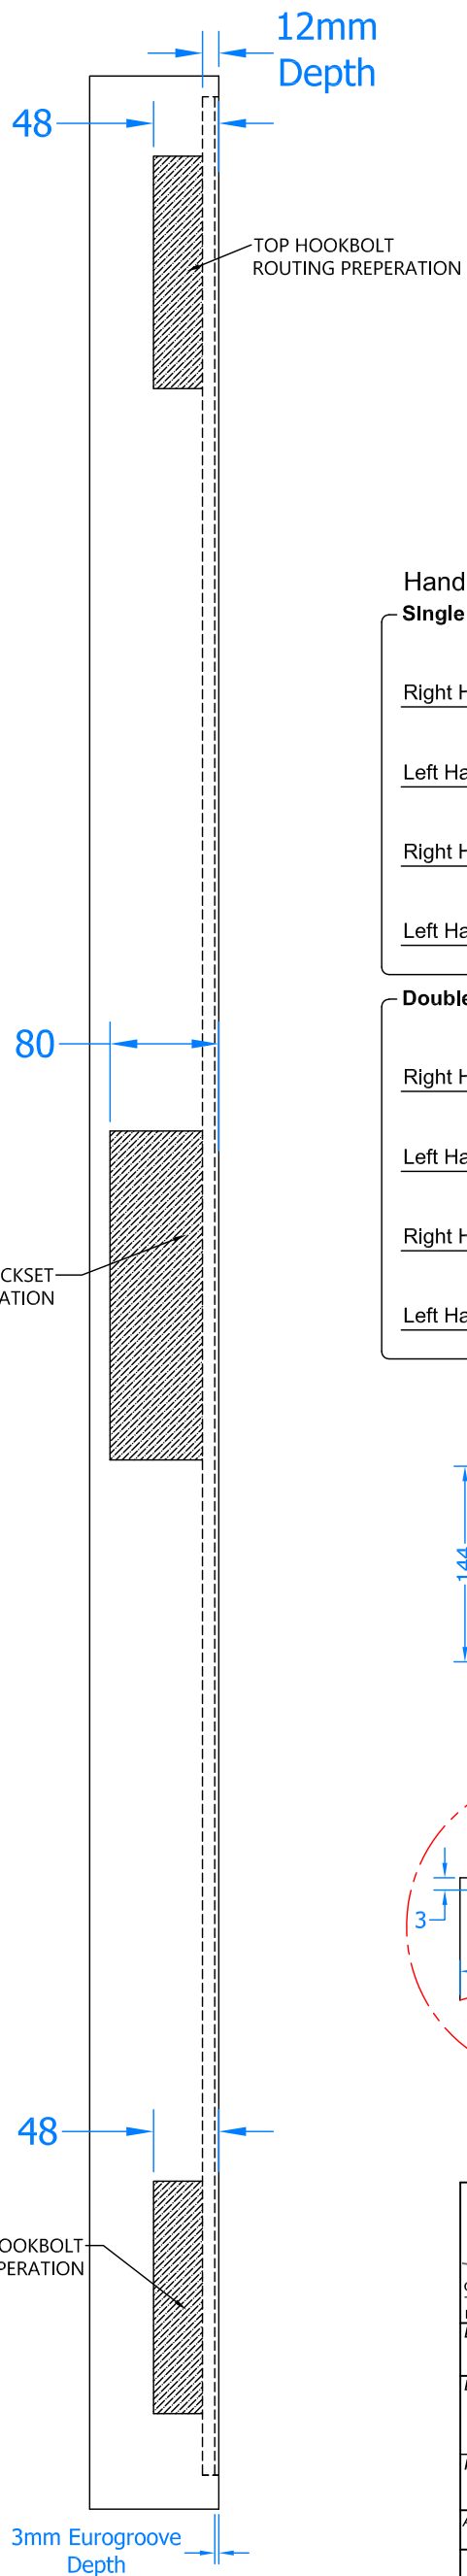

REVISIONS

Revision	Description	Drawn	Date
A	Release	PW	27/3/18
B	Updated Gearbox Dimension from 226 to 200mm in height	PW	05/07/19

Universal Handing.

Handing Diagrams

COASTAL GROUP
Innovating & upgrading the style, performance & longevity of internal doors & windows globally

Global House, Bojea Industrial Estate, Trethowel, St Austell, PL25 5RJ
 Telephone | 01726 871725 - Fax | 01726 871731
 Email | sales@coastal-group.com - Web | www.coastal-group.com

Drawing Reference:
Coastal Group
 Drawing Title:
Master Door Lock - Radius End MACO Tricoat - 55mm Backset
 Product Range:
Tricoat Master Door Lock
 Additional Info: **Universal Handing**

Date Drawn: 05/07/2019
 Drawn By: Phil Walklett
 Part Number: **ML260R-55-TR**
 File Name: **CG-ML260R-55-TR.dwg**
 Revision: **B**
 Drawing Scale: **Not to Scale**
 Sheet Number: 1 of 1

THIRD ANGLE PROJECTION
 This drawing and specification are the property of Coastal Group, they are issued in strict confidence and shall not be reproduced, copied or used without written permission.