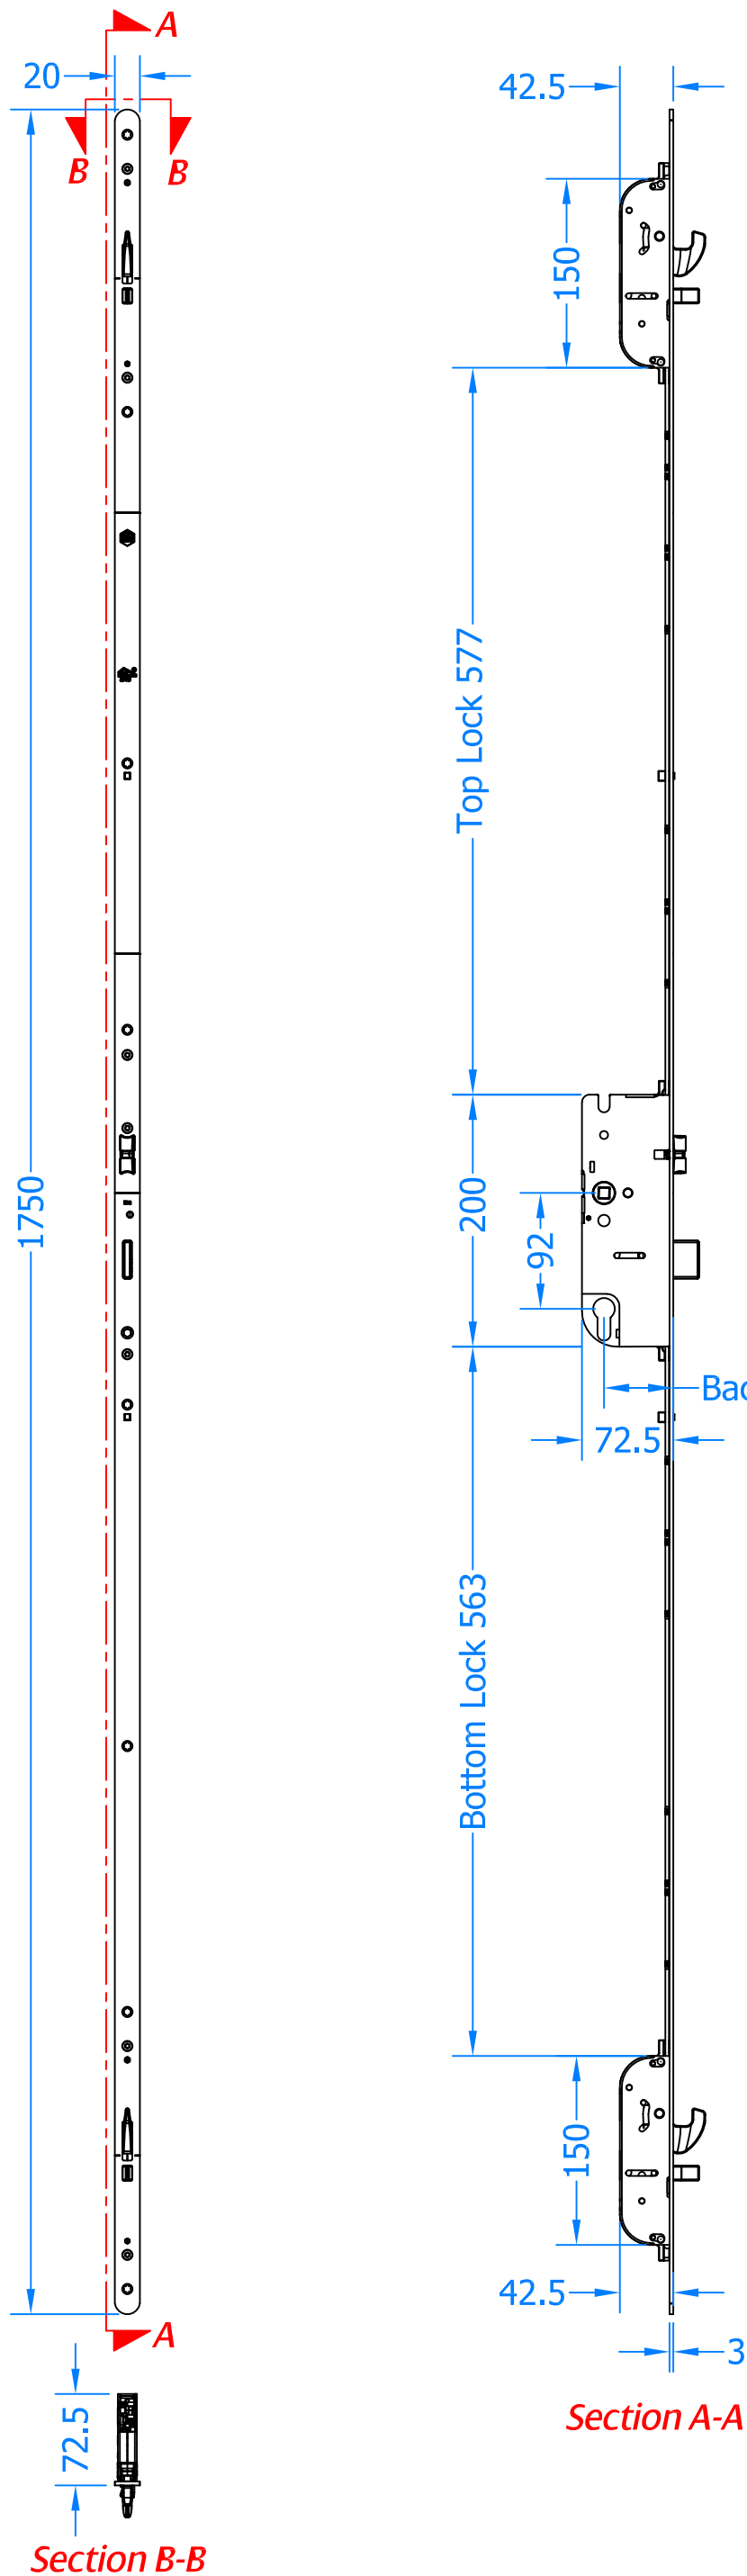

REVISIONS

Revision	Description	Drawn	Date
A	Release	PW	27/3/18
B	Updated Gearbox Dimension from 226 to 200mm in height	PW	05/07/19

Universal Handing.

Handing Diagrams

COASTAL GROUP
Innovating & upgrading the style, performance & longevity of internal doors & windows globally

Global House, Bojea Industrial Estate, Trethowel, St Austell, PL25 5RJ
 Telephone | 01726 871725 - Fax | 01726 871731
 Email | sales@coastal-group.com - Web | www.coastal-group.com

Drawing Reference:
Coastal Group
 Drawing Title:
Master Door Lock - Radius End MACO Tricoat - 55mm Backset
 Product Range:
Tricoat Master Door Lock
 Additional Info: **Universal Handing**

Date Drawn: 05/07/2019
 Drawn By: Phil Walklett
 Part Number: **ML260R-55-TR**
 File Name: **CG-ML260R-55-TR.dwg**
 Revision: **B**
 Drawing Scale: **Not to Scale**
 Sheet Number: 1 of 1

THIRD ANGLE PROJECTION
 This drawing and specification are the property of Coastal Group, they are issued in strict confidence and shall not be reproduced, copied or used without written permission.