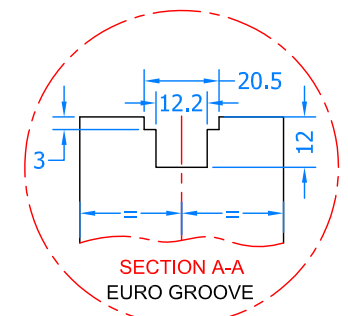

REVISIONS

Revision	Description	Drawn	Date
A	Release	PW	27/3/18
B	Updated Gearbox Dimension from 226 to 200mm in height	PW	05/07/19

Universal Handing.

Handing Diagrams

COASTAL GROUP
Innovating & upgrading the style, performance & longevity of internal doors & windows globally

Global House, Bojea Industrial Estate, Trethowel, St Austell, PL25 5RJ
 Telephone | 01726 871725 - Fax | 01726 871731
 Email | sales@coastal-group.com - Web | www.coastal-group.com

Drawing Reference:
Coastal Group
 Drawing Title:
Master Door Lock - Radius End MACO Tricoat - 55mm Backset
 Product Range:
Tricoat Master Door Lock
 Additional Info: **Universal Handing**

Date Drawn: 05/07/2019
 Drawn By: Phil Walklett
 Part Number: **ML260R-55-TR**
 File Name: **CG-ML260R-55-TR.dwg**
 Revision: **B**
 Drawing Scale: **Not to Scale**
 Sheet Number: 1 of 1

THIRD ANGLE PROJECTION
 This drawing and specification are the property of Coastal Group, they are issued in strict confidence and shall not be reproduced, copied or used without written permission.