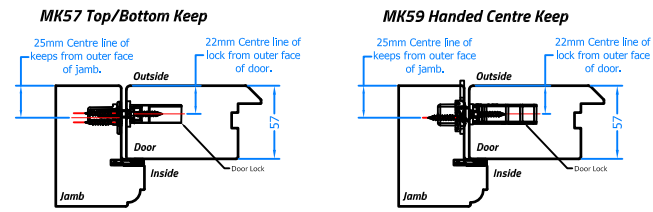

Revision	Description	Drawn	Date
A	Release	PW	14/09/18

Please Note: Centre line of keeps is different from centre line of door lock! - See Below