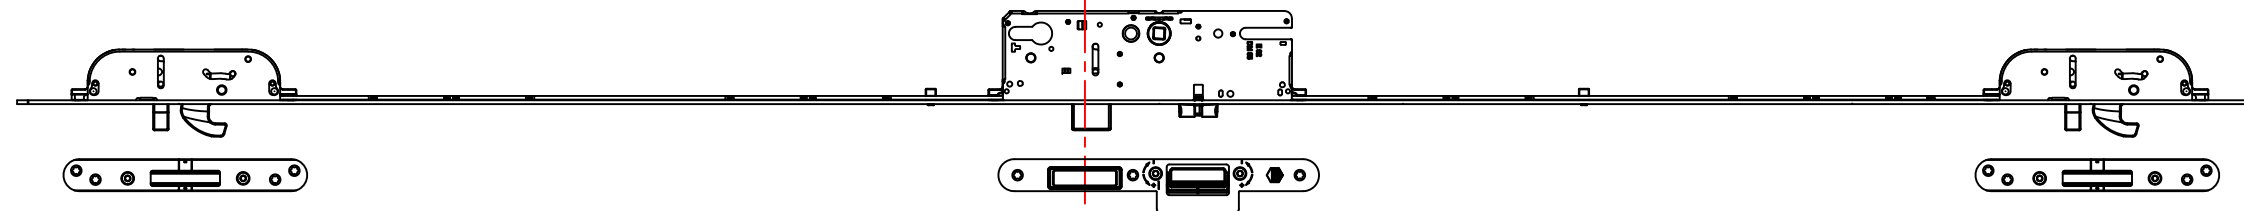

Revision	Description	Drawn	Date
A	Release	PW	14/09/18

Please Note: Centre line of keeps is different from centre line of door lock! - See Below