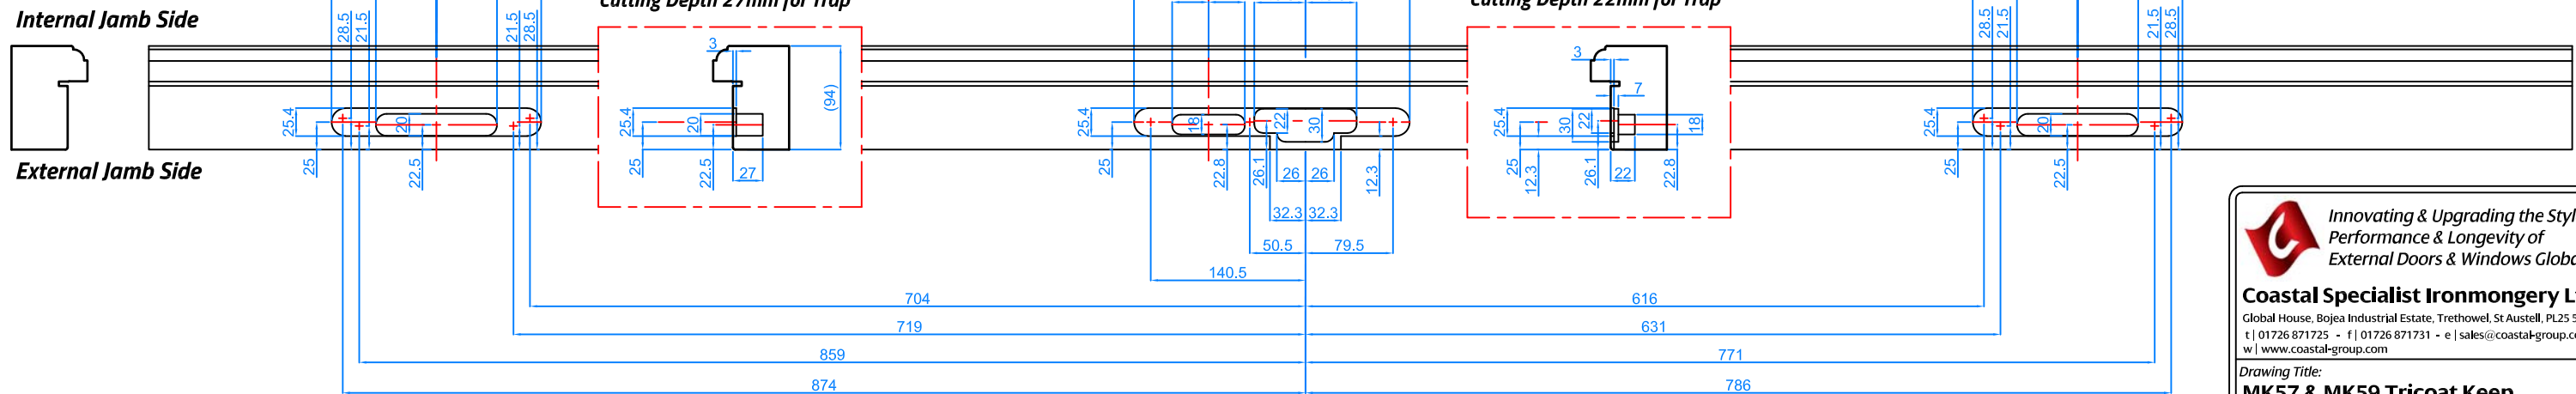

Routing Prep

Innovating & Upgrading the Style, Performance & Longevity of External Doors & Windows Globally.

Coastal Specialist Ironmongery Ltd.

Global House, Bojea Industrial Estate, Trethowel, St Austell, PL25 5RJ
t | 01726 871725 - f | 01726 871731 - e | sales@coastal-group.com
w | www.coastal-group.com

Drawing Title:
MK57 & MK59 Tricoat Keep Routing Preparation

Product Range:
Tricoat Door Locks

Additional Info: **Please Note: the centre line of the keeps is different from the centre line of the lock!**

Date Drawn: 14/09/2018

Drawn By: Phil Walklett

Part Number: **MK57-TR & MK59-RH-TR / LH**

File Name: CG-MK59-MK57-RP.dwg

Revision: **A**

Drawing Scale: Not to Scale

Sheet Number: 1 of 1

THIRD ANGLE PROJECTION