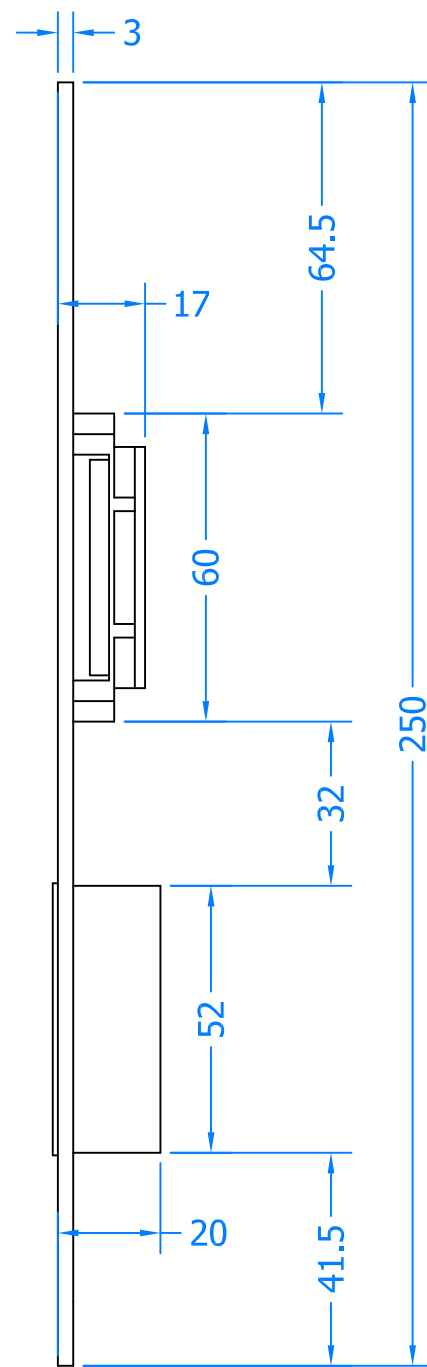

Revision	Description	Drawn	Date
A	Release	PW	28/11/18

Left Hand Keep Shown, Right Hand Keep Opposite.

Suitable for 57mm Door Thickness

This keep will suit a 54-60mm door thickness when the lock is installed centrally into the door stile, the keep has 3mm of adjustment as shown.

Drawing Reference:
Coastal Group
 Drawing Title:
Master Door Lock Centre Keep 24mm TAB - MACO Tricoat
 Product Range:
Tricoat Single Door Keeps
 Additional Info: For 56mm Door Thickness
 Left Hand Shown, Right Hand Opposite

Date Drawn: 28/11/2018
 Drawn By: Phil Walklett
 Part Number: MK59-33-LH-TR
 File Name: CG-MK59-33-LH-TR.dwg
 Revision: A
 Drawing Scale: Not to Scale
 Sheet Number: 1 of 1

THIRD ANGLE PROJECTION

This drawing and specification are the property of Coastal Group, they are issued in strict confidence and shall not be reproduced, copied or used without written permission.