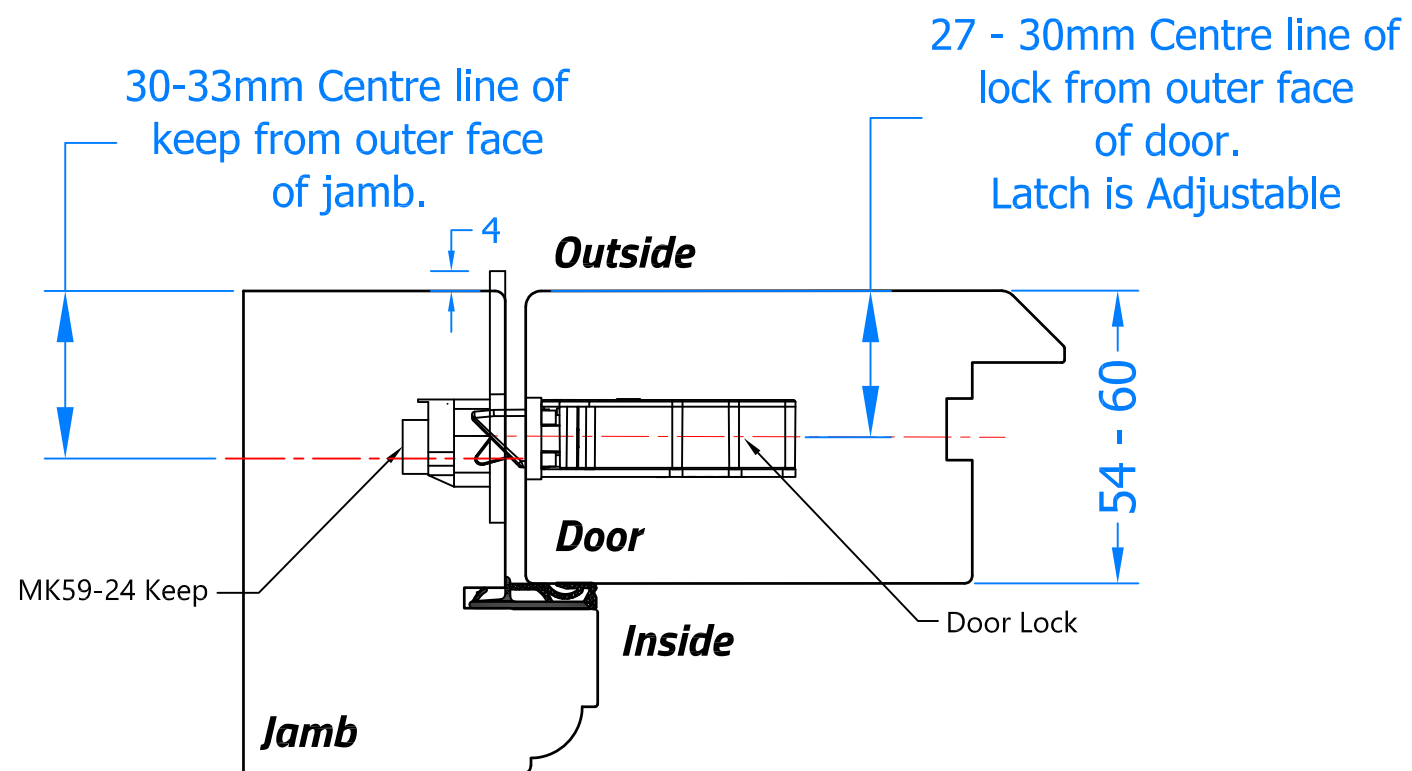

Revision	Description	Drawn	Date
A	Release	PW	28/11/18

Left Hand Keep Shown, Right Hand Keep Opposite.

Suitable for 57mm Door Thickness

This keep will suit a 54-60mm door thickness when the lock is installed centrally into the door stile, the keep has 3mm of adjustment as shown.

Drawing Reference:
Coastal Group
 Drawing Title:
Master Door Lock Centre Keep 24mm TAB - MACO Tricoat
 Product Range:
Tricoat Single Door Keeps
 Additional Info: For 56mm Door Thickness
 Left Hand Shown, Right Hand Opposite

Date Drawn: 28/11/2018
 Drawn By: Phil Walklett
 Part Number: MK59-33-LH-TR
 File Name: CG-MK59-33-LH-TR.dwg
 Revision: A
 Drawing Scale: Not to Scale
 Sheet Number: 1 of 1

THIRD ANGLE PROJECTION

This drawing and specification are the property of Coastal Group, they are issued in strict confidence and shall not be reproduced, copied or used without written permission.