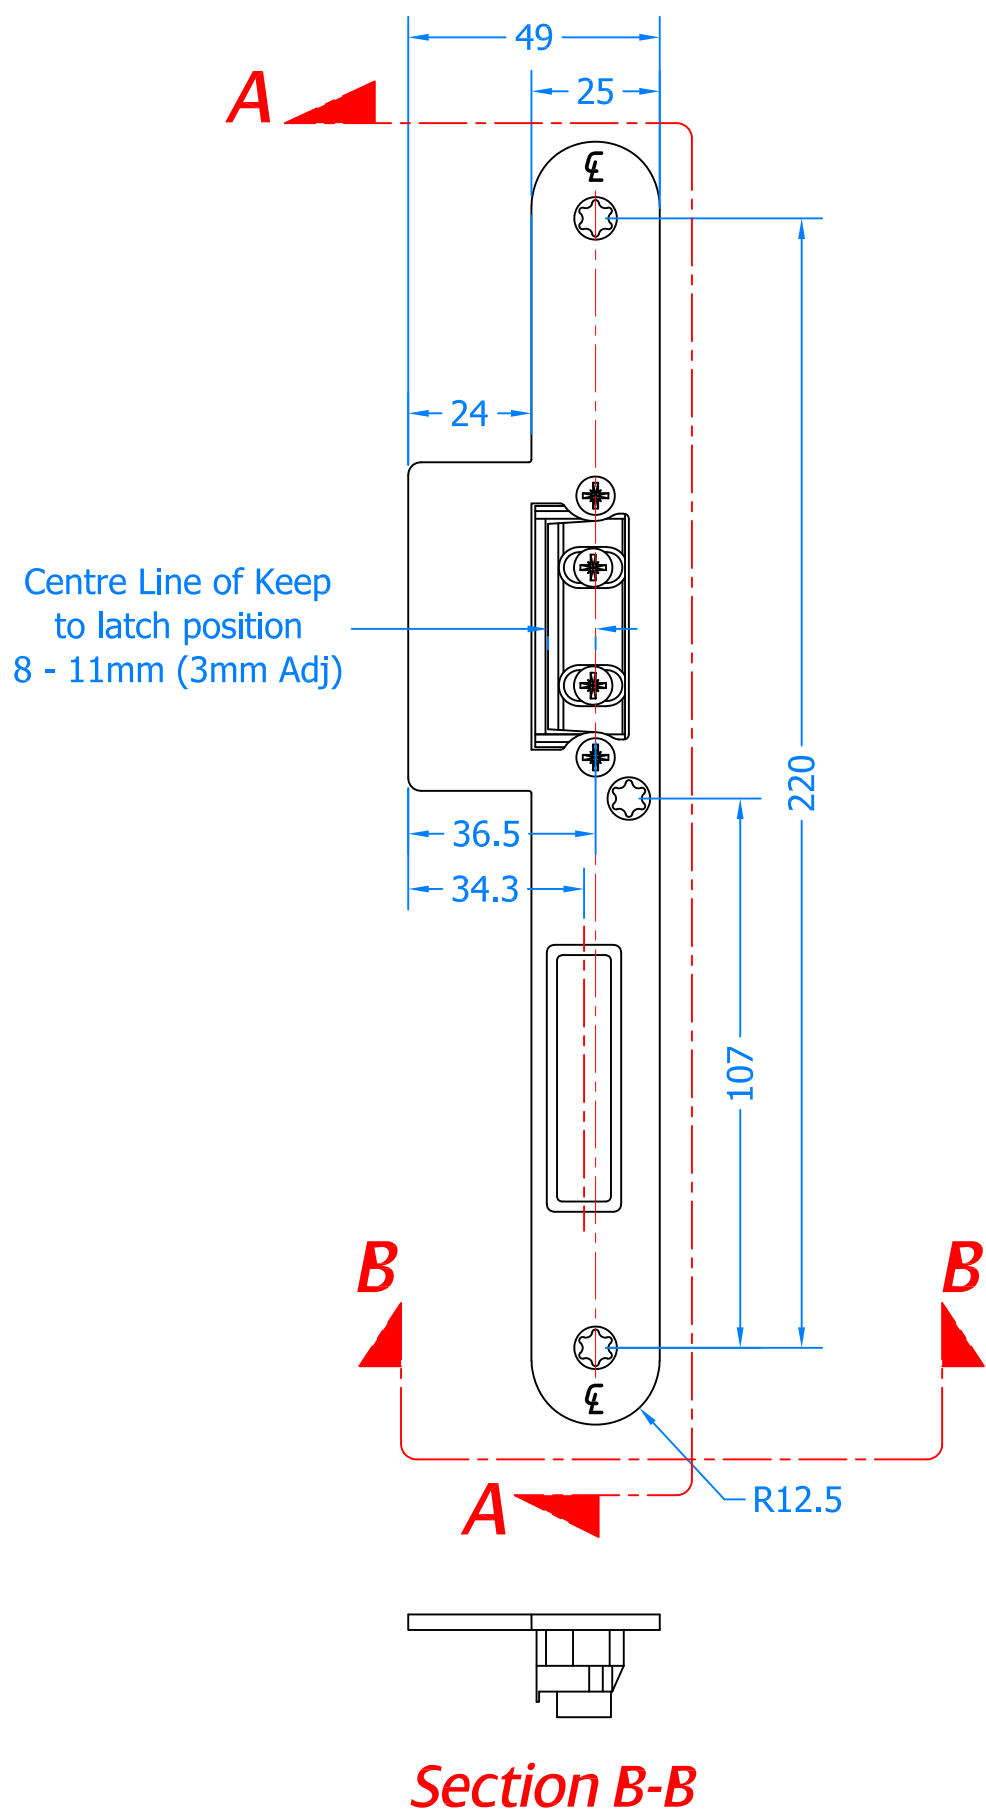

Revision	Description	Drawn	Date
A	Release	PW	28/11/18

Left Hand Keep Shown, Right Hand Keep Opposite.

Suitable for 57mm Door Thickness

This keep will suit a 54-60mm door thickness when the lock is installed centrally into the door stile, the keep has 3mm of adjustment as shown.

Drawing Reference:
Coastal Group
 Drawing Title:
Master Door Lock Centre Keep 24mm TAB - MACO Tricoat
 Product Range:
Tricoat Single Door Keeps
 Additional Info: For 56mm Door Thickness
 Left Hand Shown, Right Hand Opposite

Date Drawn: 28/11/2018
 Drawn By: Phil Walklett
 Part Number: MK59-33-LH-TR
 File Name: CG-MK59-33-LH-TR.dwg
 Revision: A
 Drawing Scale: Not to Scale
 Sheet Number: 1 of 1

THIRD ANGLE PROJECTION

This drawing and specification are the property of Coastal Group, they are issued in strict confidence and shall not be reproduced, copied or used without written permission.