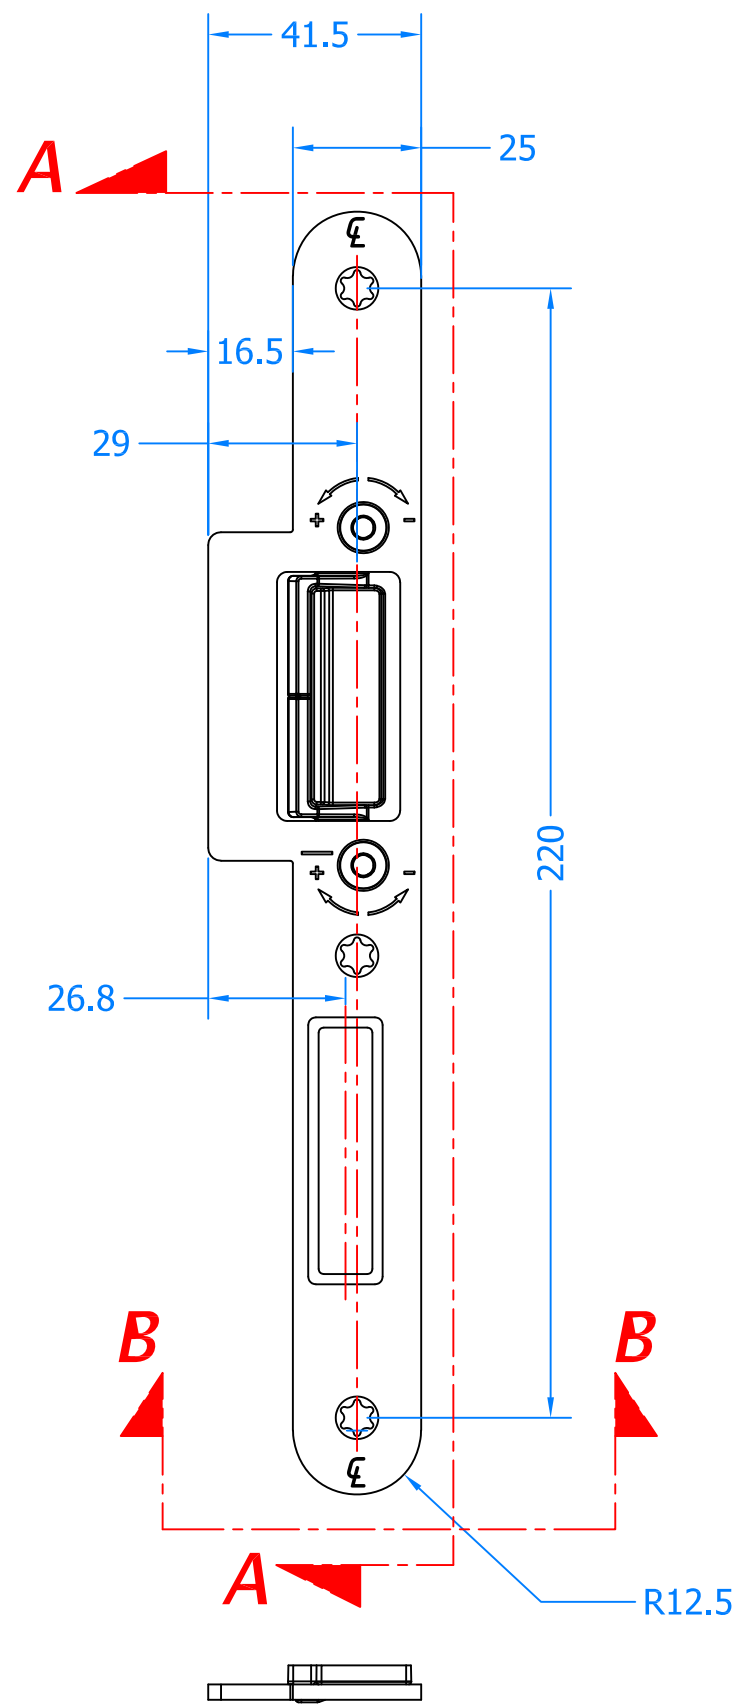

REVISIONS

Revision	Description	Drawn	Date
A	Release	PW	27/3/18
B	Updated Part Number	PW	05/12/18

Left Hand Keep Shown, Right Hand Keep Opposite.

Section B-B

Section A-A

Isometric View

Suitable for 56mm Door Thickness

	
Global House, Bojea Industrial Estate, Trethowel, St Austell, PL25 5RJ Telephone 01726 871725 - Fax 01726 871731 Email sales@coastal-group.com - Web www.coastal-group.com	
Drawing Reference: Coastal Group	
Drawing Title: Master Door Lock Centre Keep 17mm Tongue - MACO Tricoat	
Product Range: Tricoat Single Door Keeps	
Additional Info: For 56mm Door Thickness Left Hand Shown, Right Hand Opposite	
Date Drawn: 05/12/2018	
Drawn By: Phil Walklett	
Part Number: MK59-28-LH-TR	
File Name: CG-MK59-28-LH-TR.dwg	
Revision: B	
Drawing Scale: Not to Scale	
Sheet Number: 1 of 1	
THIRD ANGLE PROJECTION 	This drawing and specification are the property of Coastal Group, they are issued in strict confidence and shall not be reproduced, copied or used without written permission.