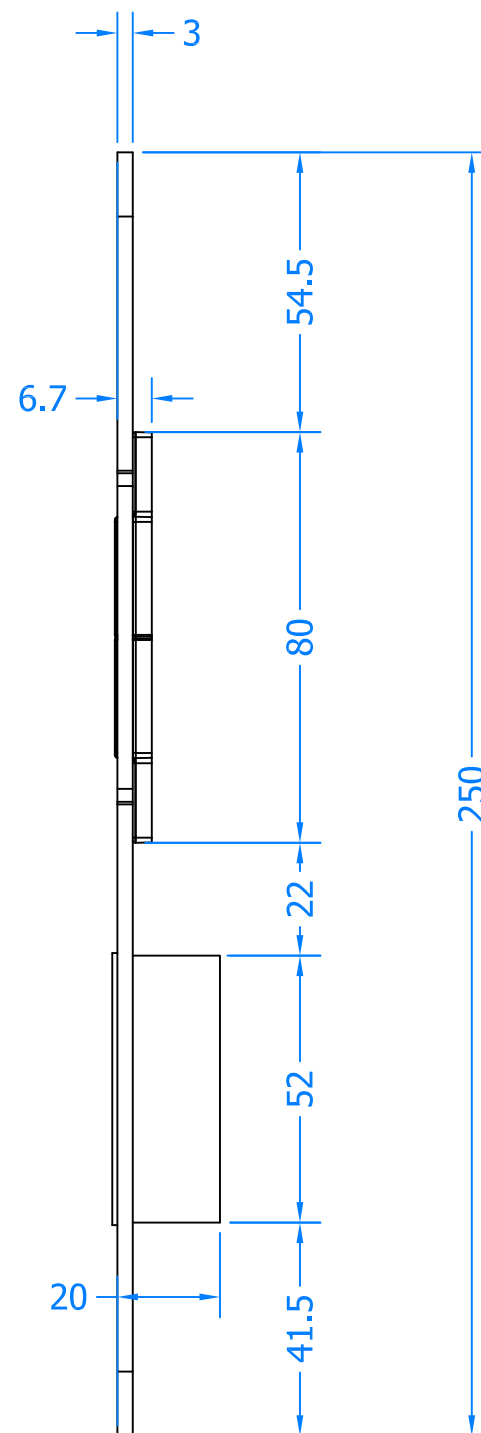

REVISIONS

Revision	Description	Drawn	Date
A	Release	PW	27/3/18
B	Updated Part Number	PW	05/12/18

Left Hand Keep Shown, Right Hand Keep Opposite.

Section B-B

Section A-A

Isometric View

Suitable for 56mm Door Thickness

	
Global House, Bojea Industrial Estate, Trethowel, St Austell, PL25 5RJ Telephone 01726 871725 - Fax 01726 871731 Email sales@coastal-group.com - Web www.coastal-group.com	
Drawing Reference: Coastal Group	
Drawing Title: Master Door Lock Centre Keep 17mm Tongue - MACO Tricoat	
Product Range: Tricoat Single Door Keeps	
Additional Info: For 56mm Door Thickness Left Hand Shown, Right Hand Opposite	
Date Drawn: 05/12/2018	
Drawn By: Phil Walklett	
Part Number: MK59-28-LH-TR	
File Name: CG-MK59-28-LH-TR.dwg	
Revision: B	
Drawing Scale: Not to Scale	
Sheet Number: 1 of 1	
THIRD ANGLE PROJECTION 	This drawing and specification are the property of Coastal Group, they are issued in strict confidence and shall not be reproduced, copied or used without written permission.