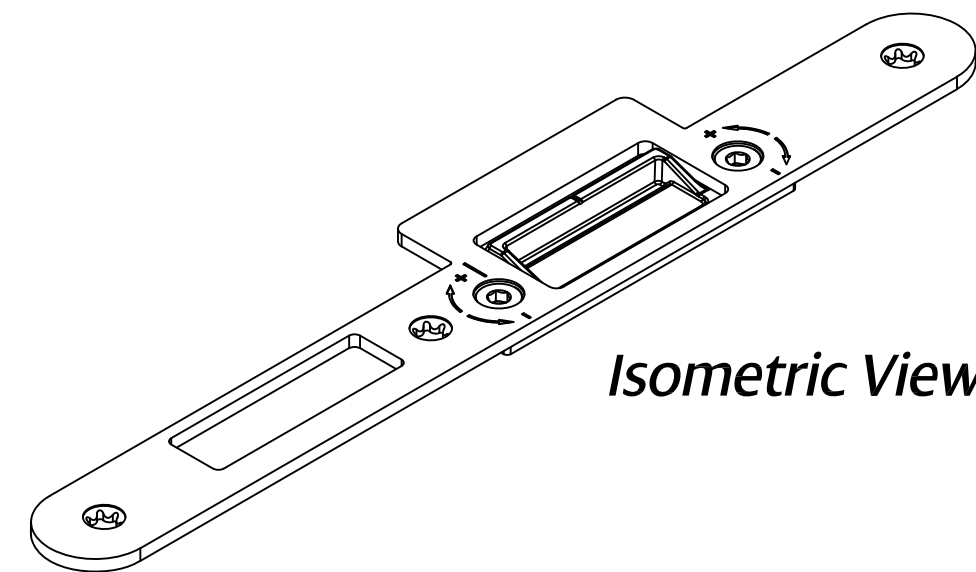

REVISIONS

Revision	Description	Drawn	Date
A	Release	PW	27/3/18
B	Updated Part Number	PW	05/12/18

Left Hand Keep Shown, Right Hand Keep Opposite.

Section B-B

Section A-A

Isometric View

Suitable for 56mm Door Thickness

	
Global House, Bojea Industrial Estate, Trethowel, St Austell, PL25 5RJ Telephone 01726 871725 - Fax 01726 871731 Email sales@coastal-group.com - Web www.coastal-group.com	
Drawing Reference: Coastal Group	
Drawing Title: Master Door Lock Centre Keep 17mm Tongue - MACO Tricoat	
Product Range: Tricoat Single Door Keeps	
Additional Info: For 56mm Door Thickness Left Hand Shown, Right Hand Opposite	
Date Drawn: 05/12/2018	
Drawn By: Phil Walklett	
Part Number: MK59-28-LH-TR	
File Name: CG-MK59-28-LH-TR.dwg	
Revision: B	
Drawing Scale: Not to Scale	
Sheet Number: 1 of 1	
THIRD ANGLE PROJECTION 	This drawing and specification are the property of Coastal Group, they are issued in strict confidence and shall not be reproduced, copied or used without written permission.