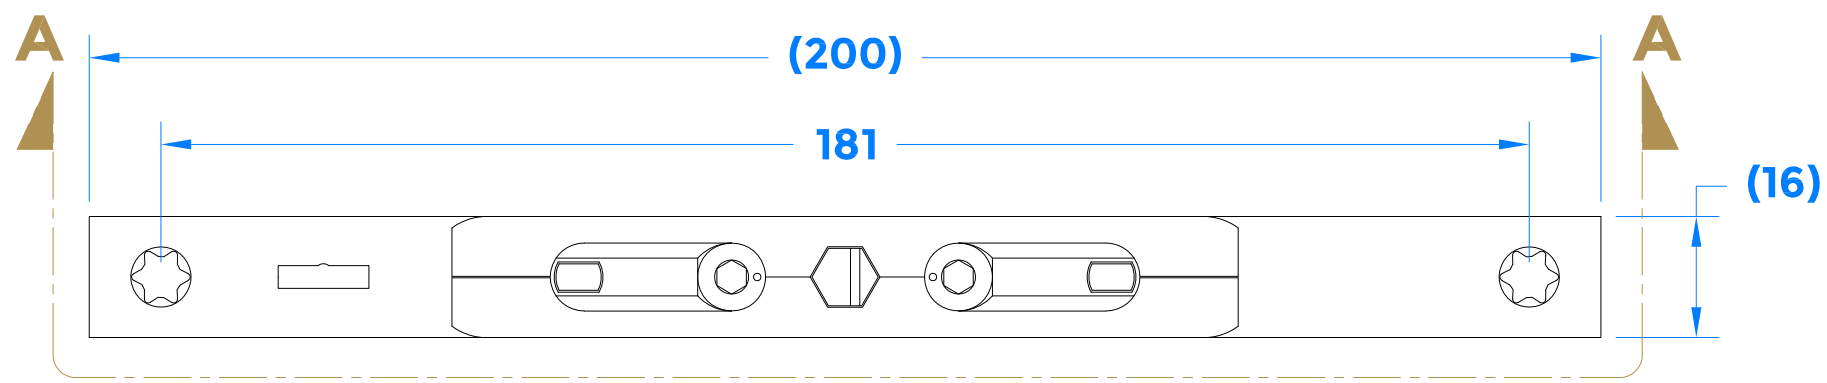

Drawing Revision History		
Revision	Description/Change	Date
A	Release	2/3/2018

Mushroom CAM Adjustment Guide

COASTAL coastal-group.com
Shaping the future.

Part Number / Drawing Title:
EBT0200
Mushroom Espagnolette Bolt

Product Range:
Window Locks

Material: Tricoat EVO / Silver Passivated

Additional Info: 2 Locking Points

Date Drawn: 02/03/2018

Drawn By: Philip Walklett

Part Number: EBT0200

File Name: EBT0200.dwg

Revision: A

Drawing Scale: 1:1 @ A3

Sheet Number: 1 of 1

THIRD ANGLE PROJECTION

This drawing and specification are the property of Coastal Specialist Ironmongery Ltd, they are issued in strict confidence and shall not be reproduced, copied or used without written permission. EAOE - All dimensions are specified in mm.