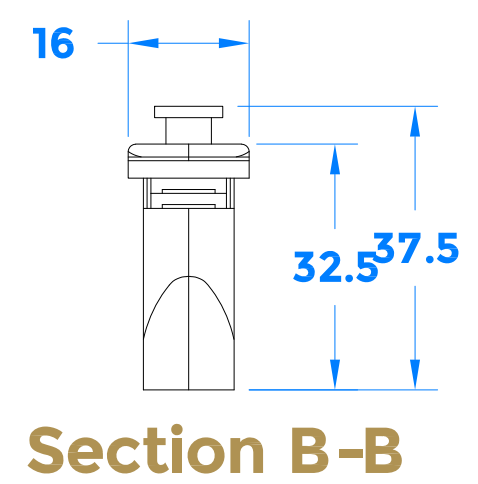

Drawing Revision History		
Revision	Description/Change	Date
A	Release	2/3/2018

Mushroom CAM Adjustment Guide

COASTAL coastal-group.com
Shaping the future.

Part Number / Drawing Title:
EBT0200
Mushroom Espagnolette Bolt

Product Range:
Window Locks

Material: Tricoat EVO / Silver Passivated

Additional Info: 2 Locking Points

Date Drawn: 02/03/2018

Drawn By: Philip Walklett

Part Number: EBT0200

File Name: EBT0200.dwg

Revision: A

Drawing Scale: 1:1 @ A3

Sheet Number: 1 of 1

THIRD ANGLE PROJECTION

This drawing and specification are the property of Coastal Specialist Ironmongery Ltd, they are issued in strict confidence and shall not be reproduced, copied or used without written permission. EAOE - All dimensions are specified in mm.