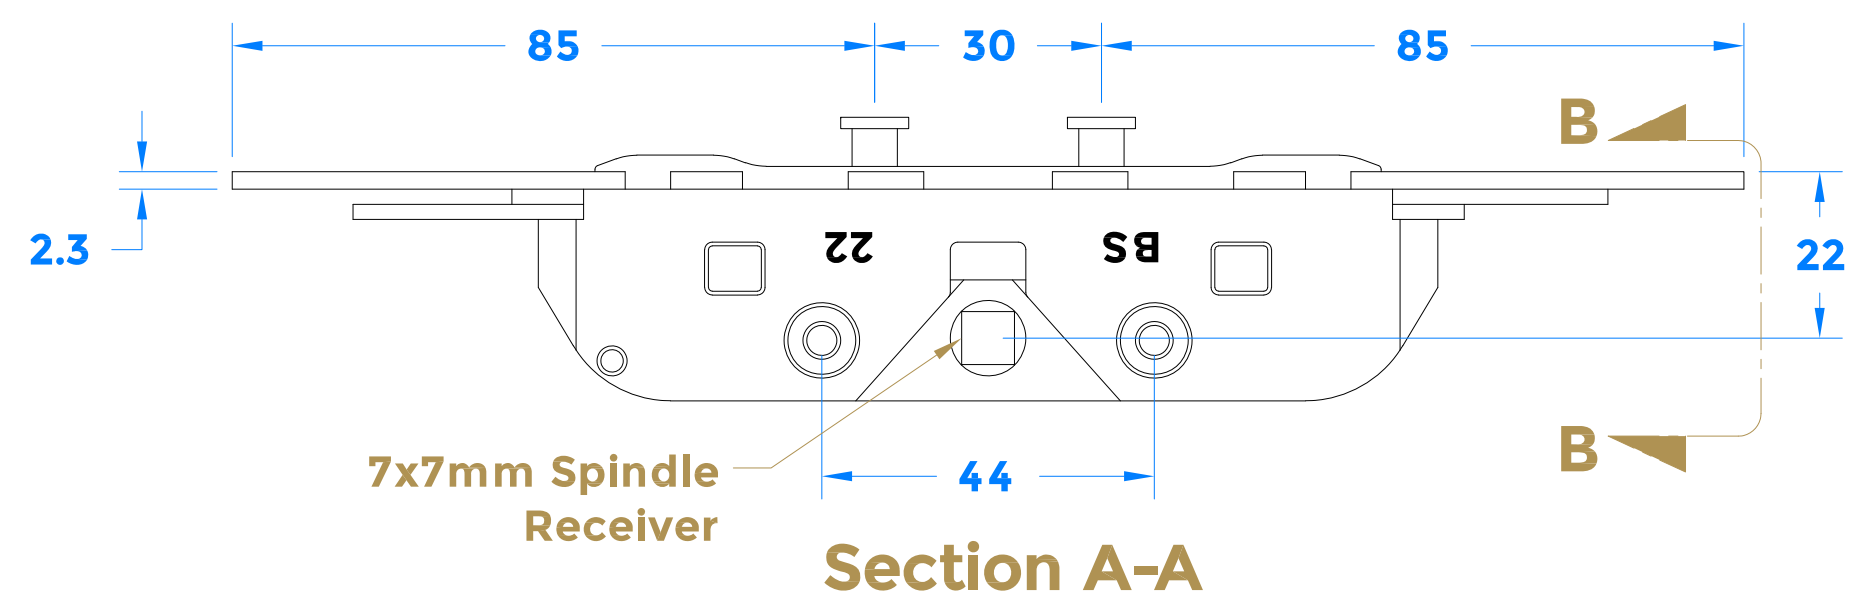

Drawing Revision History		
Revision	Description/Change	Date
A	Release	2/3/2018

Mushroom CAM Adjustment Guide

COASTAL coastal-group.com
Shaping the future.

Part Number / Drawing Title:
EBT0200
Mushroom Espagnolette Bolt

Product Range:
Window Locks

Material: Tricoat EVO / Silver Passivated

Additional Info: 2 Locking Points

Date Drawn: 02/03/2018

Drawn By: Philip Walklett

Part Number: EBT0200

File Name: EBT0200.dwg

Revision: A

Drawing Scale: 1:1 @ A3

Sheet Number: 1 of 1

THIRD ANGLE PROJECTION

This drawing and specification are the property of Coastal Specialist Ironmongery Ltd, they are issued in strict confidence and shall not be reproduced, copied or used without written permission. EAOE - All dimensions are specified in mm.