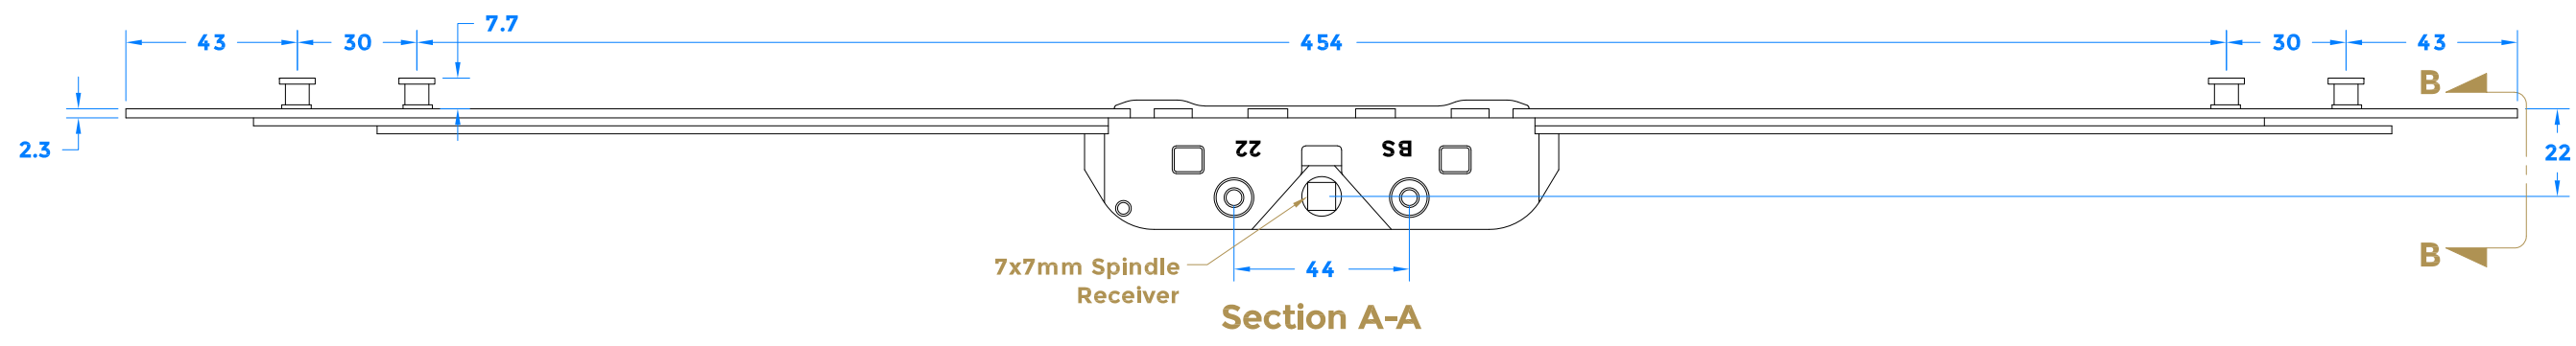

Drawing Revision History		
Revision	Description/Change	Date
A	Release	2/3/2018

coastal-group.com
Shaping the future.

COASTAL

Part Number / Drawing Title:
EBT0600
Mushroom Espagnolette Bolt

Product Range:
Window Locks

Material: Tricoat EVO / Silver Passivated

Additional Info: 4 Locking Points

Date Drawn: 02/03/2018

Drawn By: Phillip Walklett

Part Number: EBT0600

File Name: EBT0600.dwg

Revision: A

Drawing Scale: Not to Scale

Sheet Number: 1 of 1

THIRD ANGLE PROJECTION

This drawing and specification are the property of Coastal Specialist Ironmongery Ltd, they are issued in strict confidence and shall not be reproduced, copied or used without written permission.
EAOE - All dimensions are specified in mm.