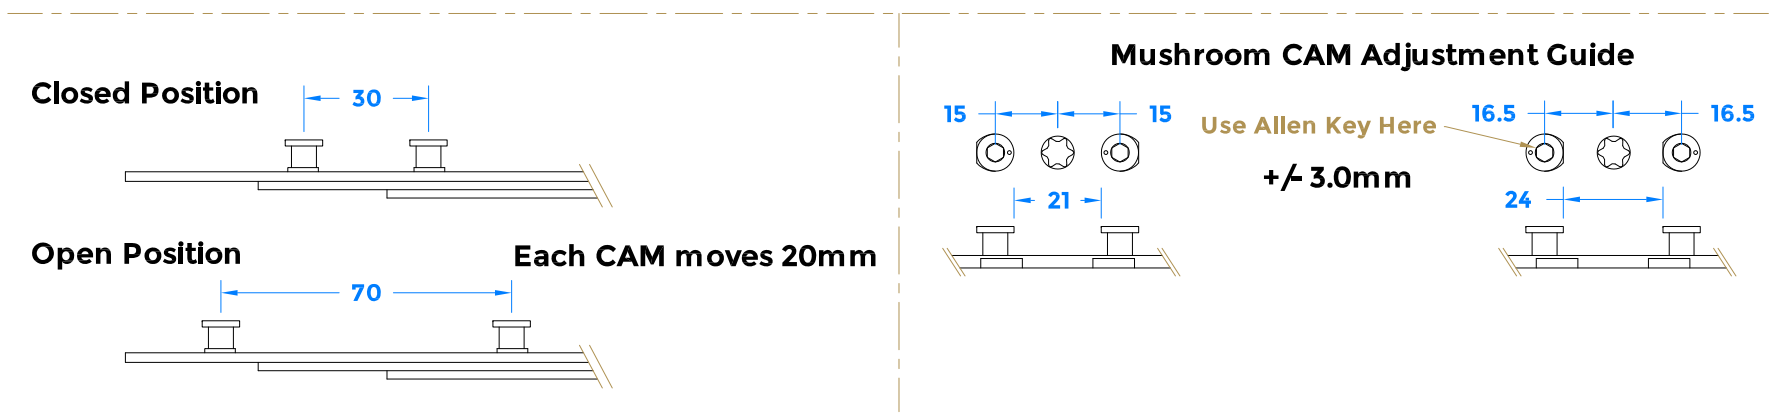

Drawing Revision History		
Revision	Description/Change	Date
A	Release	2/3/2018

coastal-group.com
Shaping the future.

COASTAL

Part Number / Drawing Title:
EBT0600
Mushroom Espagnolette Bolt

Product Range:
Window Locks

Material: Tricoat EVO / Silver Passivated

Additional Info: 4 Locking Points

Date Drawn: 02/03/2018

Drawn By: Phillip Walklett

Part Number: EBT0600

File Name: EBT0600.dwg

Revision: A

Drawing Scale: Not to Scale

Sheet Number: 1 of 1

THIRD ANGLE PROJECTION

This drawing and specification are the property of Coastal Specialist Ironmongery Ltd, they are issued in strict confidence and shall not be reproduced, copied or used without written permission.
EAOE - All dimensions are specified in mm.