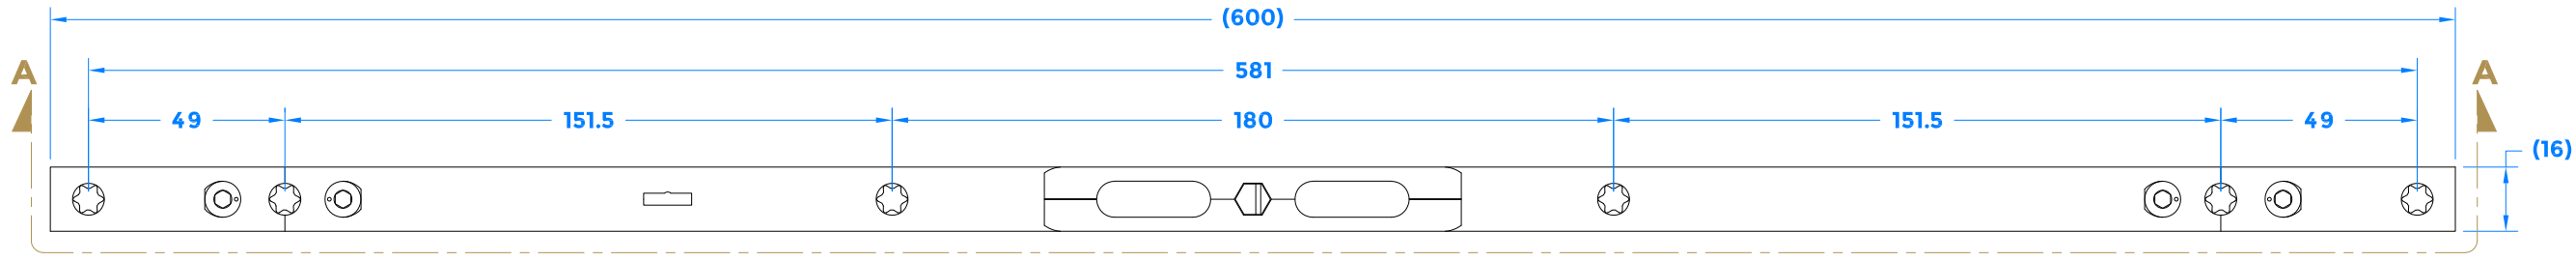

Drawing Revision History		
Revision	Description/Change	Date
A	Release	2/3/2018

coastal-group.com
Shaping the future.

COASTAL

Part Number / Drawing Title:
EBT0600
Mushroom Espagnolette Bolt

Product Range:
Window Locks

Material: Tricoat EVO / Silver Passivated

Additional Info: 4 Locking Points

Date Drawn: 02/03/2018

Drawn By: Phillip Walklett

Part Number: EBT0600

File Name: EBT0600.dwg

Revision: A

Drawing Scale: Not to Scale

Sheet Number: 1 of 1

THIRD ANGLE PROJECTION

This drawing and specification are the property of Coastal Specialist Ironmongery Ltd, they are issued in strict confidence and shall not be reproduced, copied or used without written permission.
EAOE - All dimensions are specified in mm.