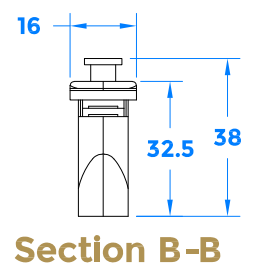

Drawing Revision History		
Revision	Description/Change	Date
A	Release	2/3/2018

coastal-group.com
Shaping the future.

COASTAL

Part Number / Drawing Title:
EBT0600
Mushroom Espagnolette Bolt

Product Range:
Window Locks

Material: Tricoat EVO / Silver Passivated

Additional Info: 4 Locking Points

Date Drawn: 02/03/2018

Drawn By: Phillip Walklett

Part Number: EBT0600

File Name: EBT0600.dwg

Revision: A

Drawing Scale: Not to Scale

Sheet Number: 1 of 1

THIRD ANGLE PROJECTION

This drawing and specification are the property of Coastal Specialist Ironmongery Ltd, they are issued in strict confidence and shall not be reproduced, copied or used without written permission.
EAOE - All dimensions are specified in mm.