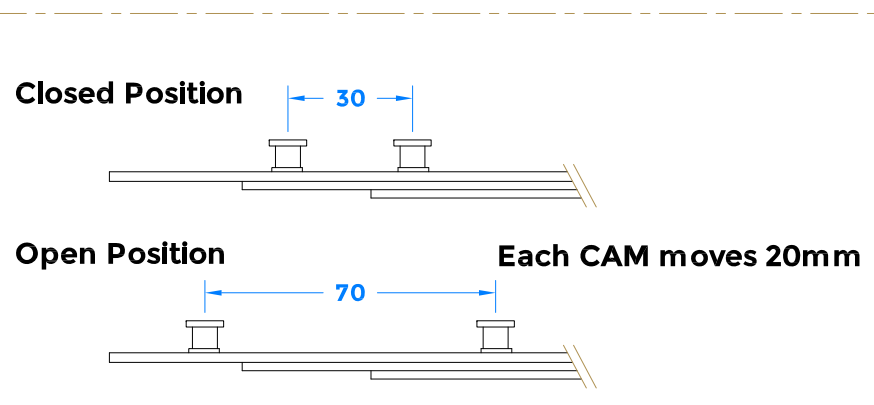

Drawing Revision History		
Revision	Description/Change	Date
A	Release	2/3/2018

7x7mm Spindle Receiver
Section A-A

coastal-group.com
Shaping the future.

COASTAL

Part Number / Drawing Title:
EBT0800
Mushroom Espagnolette Bolt

Product Range:
Window Locks

Material: Tricoat EVO / Silver Passivated

Additional Info: 6 Locking Points

Date Drawn: 02/03/2018

Drawn By: Philip Walklett

Part Number: EBT0800

File Name: EBT0800.dwg

Revision: A

Drawing Scale: Not to Scale

Sheet Number: 1 of 1

THIRD ANGLE PROJECTION

This drawing and specification are the property of Coastal Specialist Ironmongery Ltd, they are issued in strict confidence and shall not be reproduced, copied or used without written permission.
EAOE - All dimensions are specified in mm.