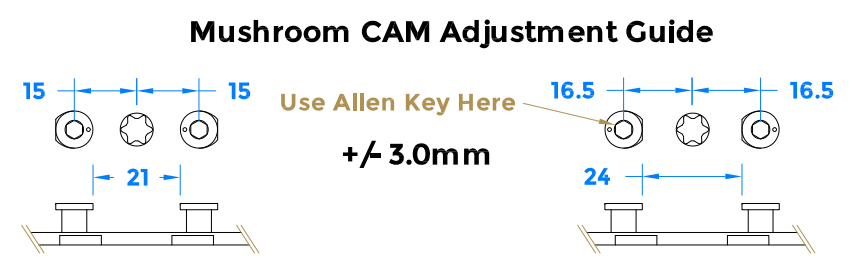

Drawing Revision History		
Revision	Description/Change	Date
A	Release	2/3/2018

7x7mm Spindle Receiver
Section A-A

coastal-group.com
Shaping the future.

COASTAL

Part Number / Drawing Title:
EBT0800
Mushroom Espagnolette Bolt

Product Range:
Window Locks

Material: Tricoat EVO / Silver Passivated

Additional Info: 6 Locking Points

Date Drawn: 02/03/2018

Drawn By: Philip Walklett

Part Number: EBT0800

File Name: EBT0800.dwg

Revision: A

Drawing Scale: Not to Scale

Sheet Number: 1 of 1

THIRD ANGLE PROJECTION

This drawing and specification are the property of Coastal Specialist Ironmongery Ltd, they are issued in strict confidence and shall not be reproduced, copied or used without written permission.
EAOE - All dimensions are specified in mm.