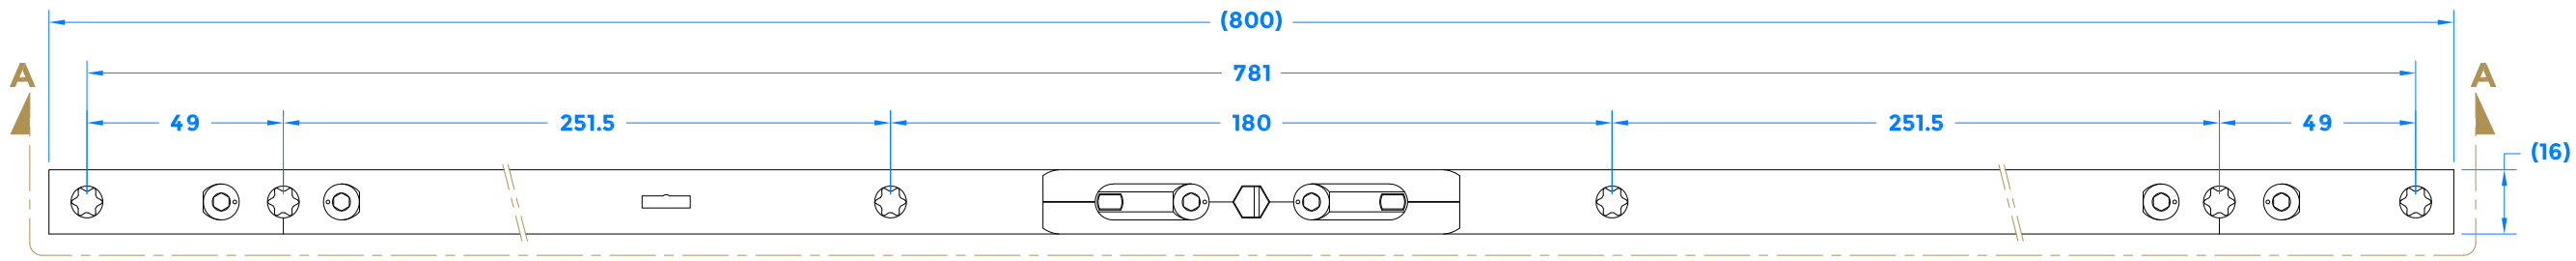

Drawing Revision History		
Revision	Description/Change	Date
A	Release	2/3/2018

7x7mm Spindle Receiver
Section A-A

coastal-group.com
Shaping the future.

COASTAL

Part Number / Drawing Title:
EBT0800
Mushroom Espagnolette Bolt

Product Range:
Window Locks

Material: Tricoat EVO / Silver Passivated

Additional Info: 6 Locking Points

Date Drawn: 02/03/2018

Drawn By: Philip Walklett

Part Number: EBT0800

File Name: EBT0800.dwg

Revision: A

Drawing Scale: Not to Scale

Sheet Number: 1 of 1

THIRD ANGLE PROJECTION

This drawing and specification are the property of Coastal Specialist Ironmongery Ltd, they are issued in strict confidence and shall not be reproduced, copied or used without written permission.
EAOE - All dimensions are specified in mm.