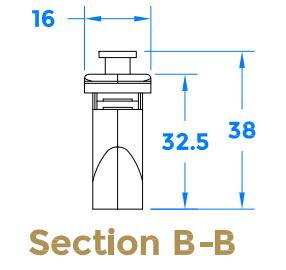

Drawing Revision History		
Revision	Description/Change	Date
A	Release	2/3/2018

7x7mm Spindle Receiver
Section A-A

coastal-group.com
Shaping the future.

COASTAL

Part Number / Drawing Title:
EBT0800
Mushroom Espagnolette Bolt

Product Range:
Window Locks

Material: Tricoat EVO / Silver Passivated

Additional Info: 6 Locking Points

Date Drawn: 02/03/2018

Drawn By: Philip Walklett

Part Number: EBT0800

File Name: EBT0800.dwg

Revision: A

Drawing Scale: Not to Scale

Sheet Number: 1 of 1

THIRD ANGLE PROJECTION

This drawing and specification are the property of Coastal Specialist Ironmongery Ltd, they are issued in strict confidence and shall not be reproduced, copied or used without written permission.
EAOE - All dimensions are specified in mm.