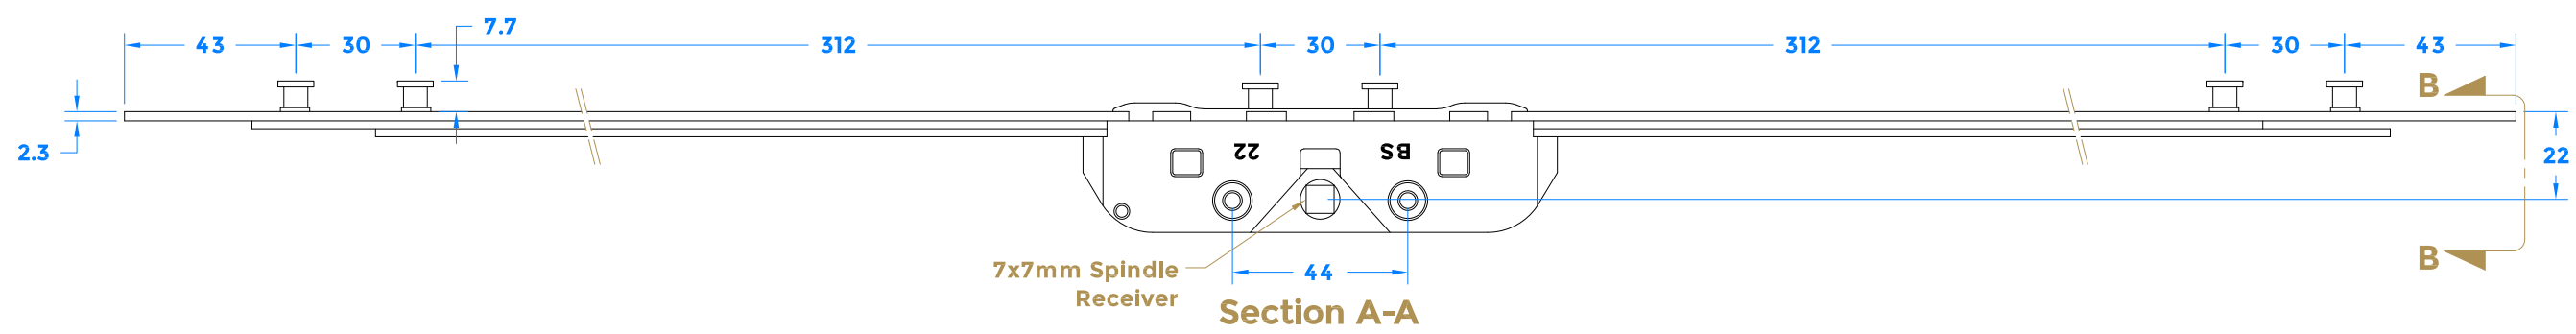

Drawing Revision History		
Revision	Description/Change	Date
A	Release	2/3/2018

7x7mm Spindle Receiver
Section A-A

coastal-group.com
Shaping the future.

COASTAL

Part Number / Drawing Title:
EBT0800
Mushroom Espagnolette Bolt

Product Range:
Window Locks

Material: Tricoat EVO / Silver Passivated

Additional Info: 6 Locking Points

Date Drawn: 02/03/2018

Drawn By: Philip Walklett

Part Number: EBT0800

File Name: EBT0800.dwg

Revision: A

Drawing Scale: Not to Scale

Sheet Number: 1 of 1

THIRD ANGLE PROJECTION

This drawing and specification are the property of Coastal Specialist Ironmongery Ltd, they are issued in strict confidence and shall not be reproduced, copied or used without written permission.
EAOE - All dimensions are specified in mm.