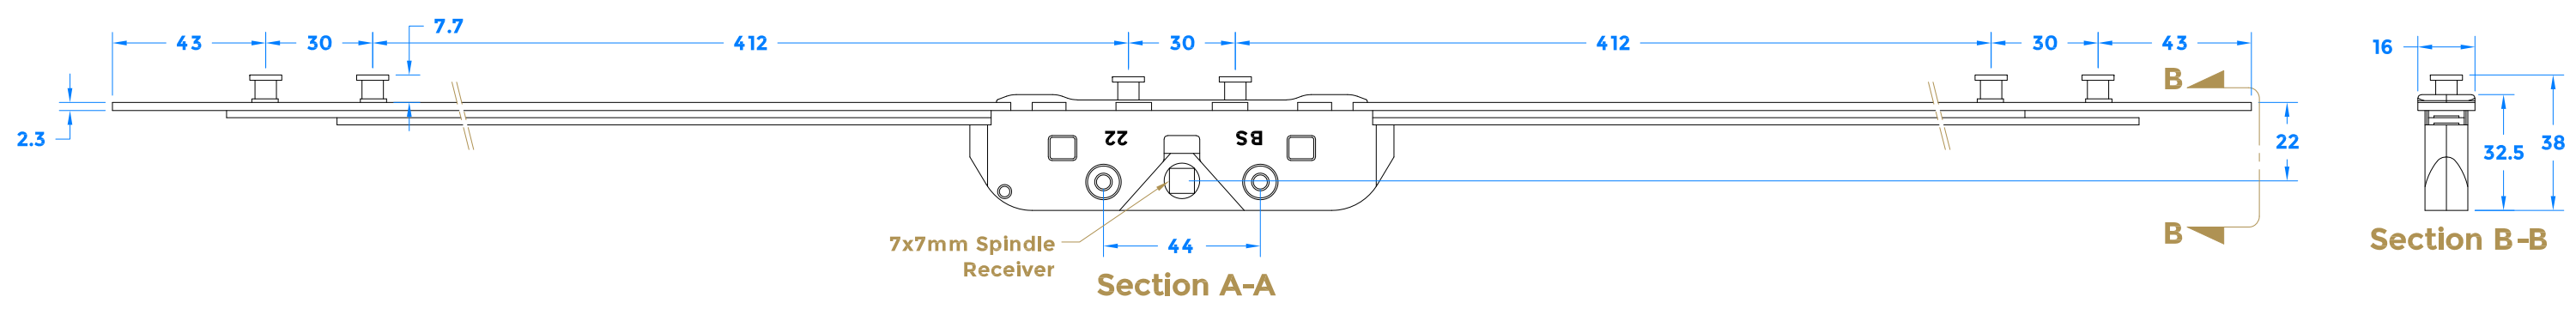

Drawing Revision History		
Revision	Description/Change	Date
A	Release	2/3/2018

COASTAL coastal-group.com
Shaping the future.

Part Number / Drawing Title:
EBT1000
Mushroom Espagnolette Bolt

Product Range:
Window Locks

Material: Tricoat EVO / Silver Passivated

Additional Info: 6 Locking Points

Date Drawn: 02/03/2018

Drawn By: Phillip Walklett

Part Number: EBT1000

File Name: EBT1000.dwg

Revision: A

Drawing Scale: Not to Scale

Sheet Number: 1 of 1

THIRD ANGLE PROJECTION

This drawing and specification are the property of Coastal Specialist Ironmongery Ltd, they are issued in strict confidence and shall not be reproduced, copied or used without written permission.
EAOE - All dimensions are specified in mm.