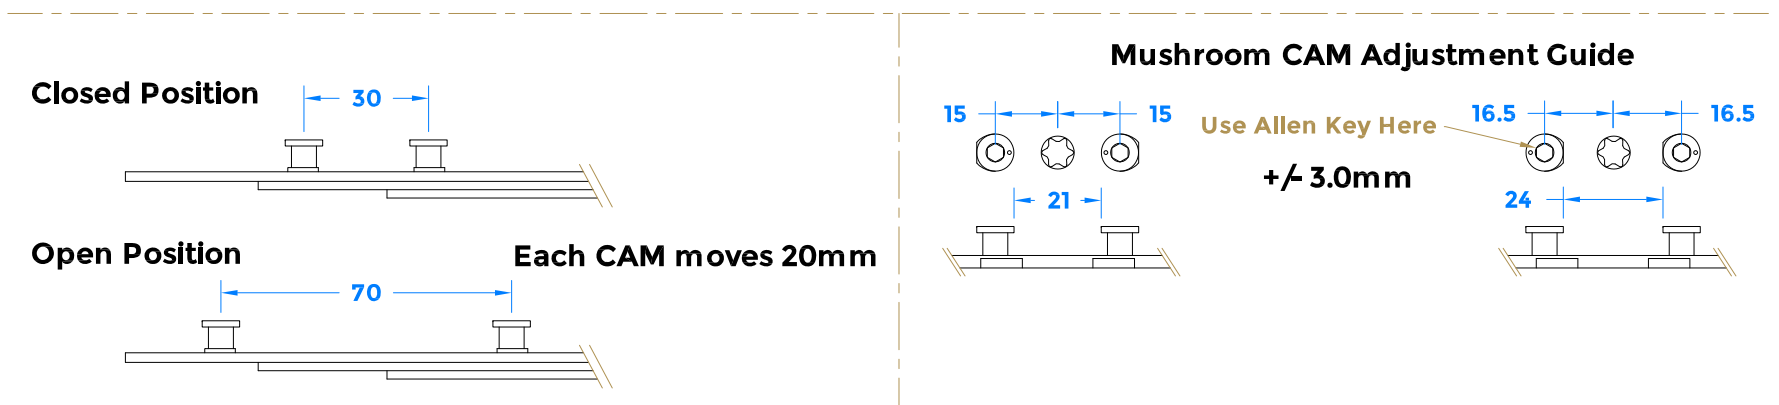

Drawing Revision History		
Revision	Description/Change	Date
A	Release	2/3/2018

COASTAL coastal-group.com
Shaping the future.

Part Number / Drawing Title:
EBT1000
Mushroom Espagnolette Bolt

Product Range:
Window Locks

Material: Tricoat EVO / Silver Passivated

Additional Info: 6 Locking Points

Date Drawn: 02/03/2018

Drawn By: Phillip Walklett

Part Number: EBT1000

File Name: EBT1000.dwg

Revision: A

Drawing Scale: Not to Scale

Sheet Number: 1 of 1

THIRD ANGLE PROJECTION

This drawing and specification are the property of Coastal Specialist Ironmongery Ltd, they are issued in strict confidence and shall not be reproduced, copied or used without written permission.
EAOE - All dimensions are specified in mm.