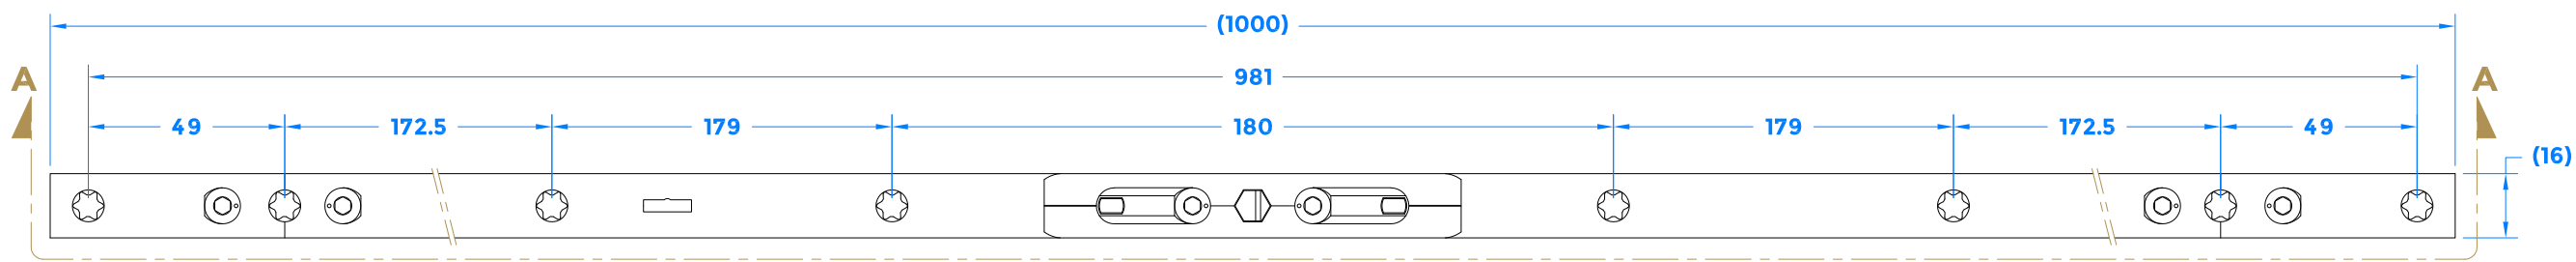

Drawing Revision History		
Revision	Description/Change	Date
A	Release	2/3/2018

COASTAL coastal-group.com
Shaping the future.

Part Number / Drawing Title:
EBT1000
Mushroom Espagnolette Bolt

Product Range:
Window Locks

Material: Tricoat EVO / Silver Passivated

Additional Info: 6 Locking Points

Date Drawn: 02/03/2018

Drawn By: Phillip Walklett

Part Number: EBT1000

File Name: EBT1000.dwg

Revision: A

Drawing Scale: Not to Scale

Sheet Number: 1 of 1

THIRD ANGLE PROJECTION

This drawing and specification are the property of Coastal Specialist Ironmongery Ltd, they are issued in strict confidence and shall not be reproduced, copied or used without written permission.
EAOE - All dimensions are specified in mm.