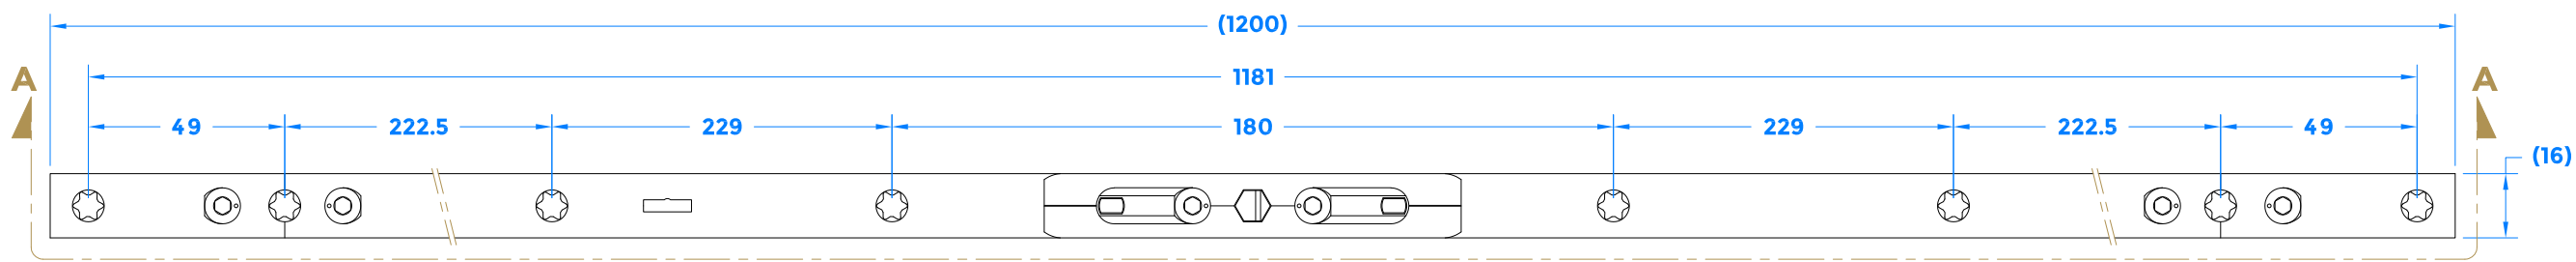

Drawing Revision History		
Revision	Description/Change	Date
A	Release	2/3/2018

coastal-group.com
Shaping the future.

COASTAL

Part Number / Drawing Title:
**EBT1200
Mushroom Espagnolette Bolt**

Product Range:
Window Locks

Material: Tricoat EVO / Silver Passivated

Additional Info: 6 Locking Points

Date Drawn: 02/03/2018

Drawn By: Phillip Walklett

Part Number: EBT1200

File Name: EBT1200.dwg

Revision: A

Drawing Scale: Not to Scale

Sheet Number: 1 of 1

THIRD ANGLE PROJECTION

This drawing and specification are the property of Coastal Specialist Ironmongery Ltd, they are issued in strict confidence and shall not be reproduced, copied or used without written permission.
EAOE - All dimensions are specified in mm.