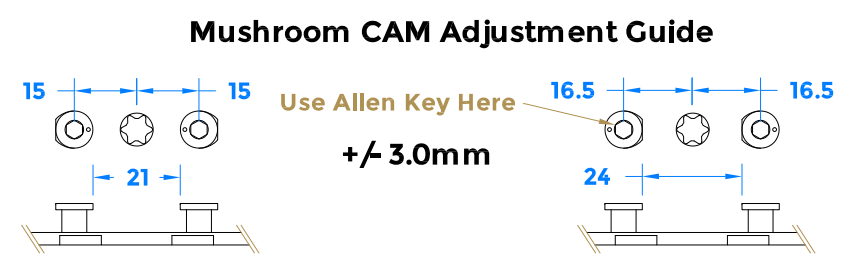

Drawing Revision History		
Revision	Description/Change	Date
A	Release	2/3/2018

coastal-group.com
Shaping the future.

COASTAL

Part Number / Drawing Title:
**EBT1200
Mushroom Espagnolette Bolt**

Product Range:
Window Locks

Material: Tricoat EVO / Silver Passivated

Additional Info: 6 Locking Points

Date Drawn: 02/03/2018

Drawn By: Phillip Walklett

Part Number: EBT1200

File Name: EBT1200.dwg

Revision: A

Drawing Scale: Not to Scale

Sheet Number: 1 of 1

THIRD ANGLE PROJECTION

This drawing and specification are the property of Coastal Specialist Ironmongery Ltd, they are issued in strict confidence and shall not be reproduced, copied or used without written permission.
EAOE - All dimensions are specified in mm.