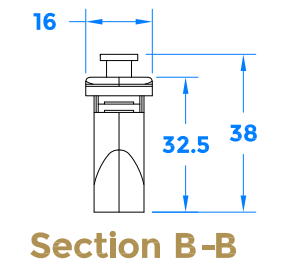

Drawing Revision History		
Revision	Description/Change	Date
A	Release	2/3/2018

coastal-group.com
Shaping the future.

COASTAL

Part Number / Drawing Title:
**EBT1200
Mushroom Espagnolette Bolt**

Product Range:
Window Locks

Material: Tricoat EVO / Silver Passivated

Additional Info: 6 Locking Points

Date Drawn: 02/03/2018

Drawn By: Phillip Walklett

Part Number: EBT1200

File Name: EBT1200.dwg

Revision: A

Drawing Scale: Not to Scale

Sheet Number: 1 of 1

THIRD ANGLE PROJECTION

This drawing and specification are the property of Coastal Specialist Ironmongery Ltd, they are issued in strict confidence and shall not be reproduced, copied or used without written permission.
EAOE - All dimensions are specified in mm.