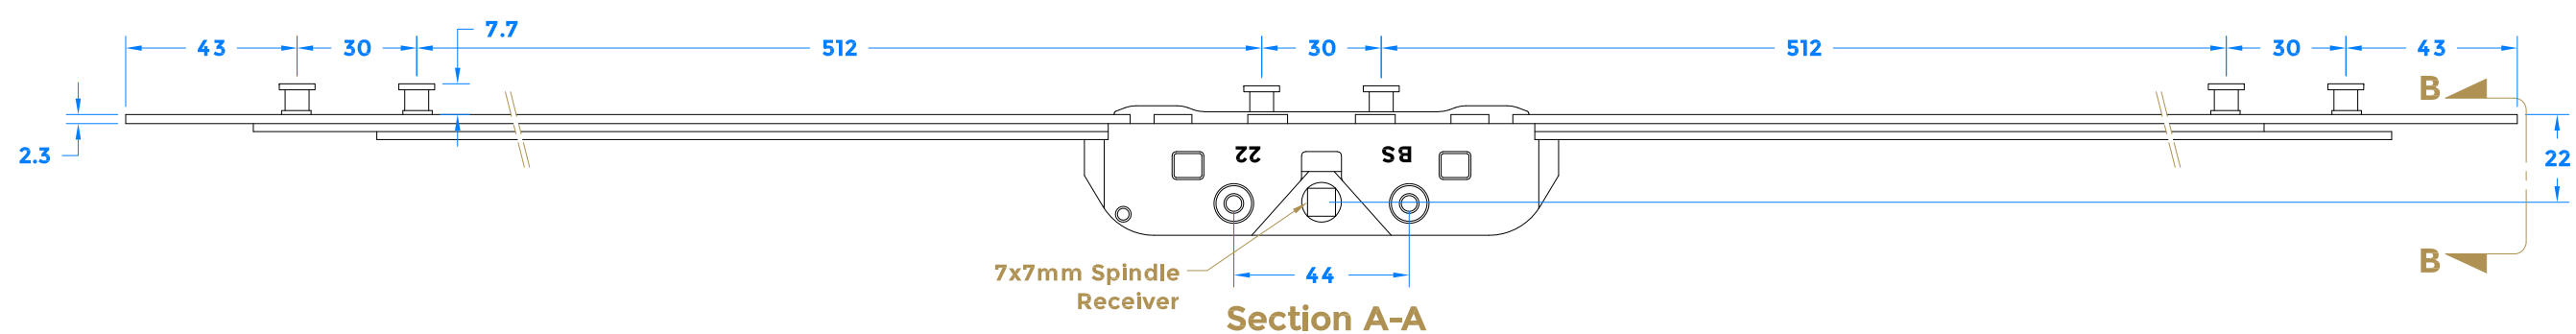

Drawing Revision History		
Revision	Description/Change	Date
A	Release	2/3/2018

coastal-group.com
Shaping the future.

COASTAL

Part Number / Drawing Title:
**EBT1200
Mushroom Espagnolette Bolt**

Product Range:
Window Locks

Material: Tricoat EVO / Silver Passivated

Additional Info: 6 Locking Points

Date Drawn: 02/03/2018

Drawn By: Phillip Walklett

Part Number: EBT1200

File Name: EBT1200.dwg

Revision: A

Drawing Scale: Not to Scale

Sheet Number: 1 of 1

THIRD ANGLE PROJECTION

This drawing and specification are the property of Coastal Specialist Ironmongery Ltd, they are issued in strict confidence and shall not be reproduced, copied or used without written permission.
EAOE - All dimensions are specified in mm.