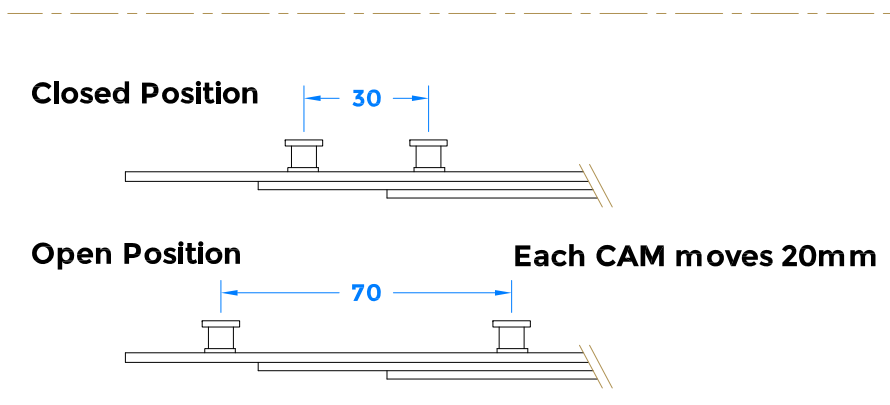

Drawing Revision History		
Revision	Description/Change	Date
A	Release	2/3/2018

coastal-group.com
Shaping the future.

COASTAL

Part Number / Drawing Title:
**EBT1200
Mushroom Espagnolette Bolt**

Product Range:
Window Locks

Material: Tricoat EVO / Silver Passivated

Additional Info: 6 Locking Points

Date Drawn: 02/03/2018

Drawn By: Phillip Walklett

Part Number: EBT1200

File Name: EBT1200.dwg

Revision: A

Drawing Scale: Not to Scale

Sheet Number: 1 of 1

THIRD ANGLE PROJECTION

This drawing and specification are the property of Coastal Specialist Ironmongery Ltd, they are issued in strict confidence and shall not be reproduced, copied or used without written permission.
EAOE - All dimensions are specified in mm.