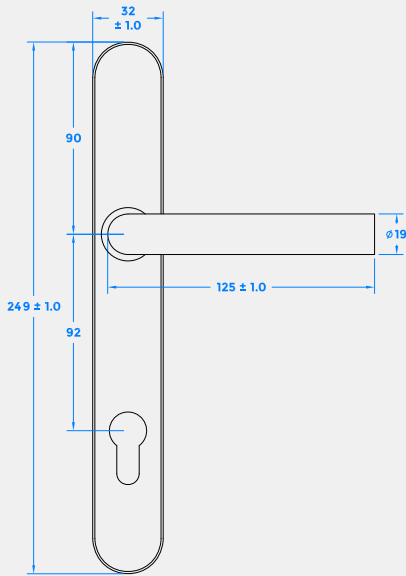

MITRE LEVER DOOR HANDLE ON BACKPLATE - DUAL SPRUNG

Front Profile