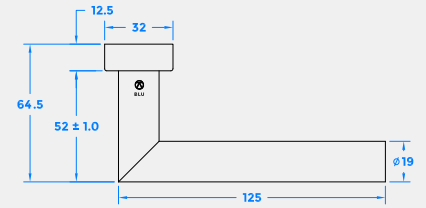

Top Profile

Visit www.coastal-group.com for CAD drawings