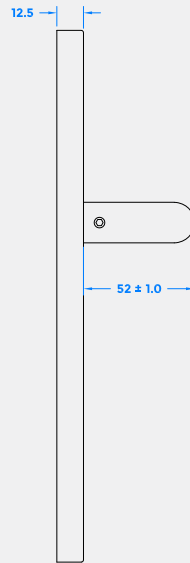

BLU RANGE

MITRE LEVER DOOR HANDLE ON BACKPLATE - DUAL SPRUNG

Product Code: KM078C

LIT-DC-KM078C

316 Marine Grade Stainless Steel Hardware Range

- High quality contemporary design multipoint door lock handle
- Positive dual sprung lever action
- Clip-on backplate covers screw fixings
- Manufactured from 316 Marine Grade Stainless Steel
- Ideal for use where corrosion levels are high such as coastal environments and with acidic timber
- Part of a suited range of hardware including matching window handle
- Durability: BS EN 1906:2012, Durability Grade 7, 300,000 Cycles
- Lifetime guarantee

Top Profile

Visit www.coastal-group.com for CAD drawings

FINISHES:

SSS
Satin Stainless Steel

PSS
Polished Stainless Steel

MBL
Matt Black Lacquer

PART NUMBER	PRODUCT DESCRIPTION	FINISH	UNITS
KM078C-SSS	Mitre lever door handle on backplate - dual sprung	SSS	Pair
KM078C-PSS	Mitre lever door handle on backplate - dual sprung	PSS	Pair
KM078C-MBL	Mitre lever door handle on backplate - dual sprung	MBL	Pair