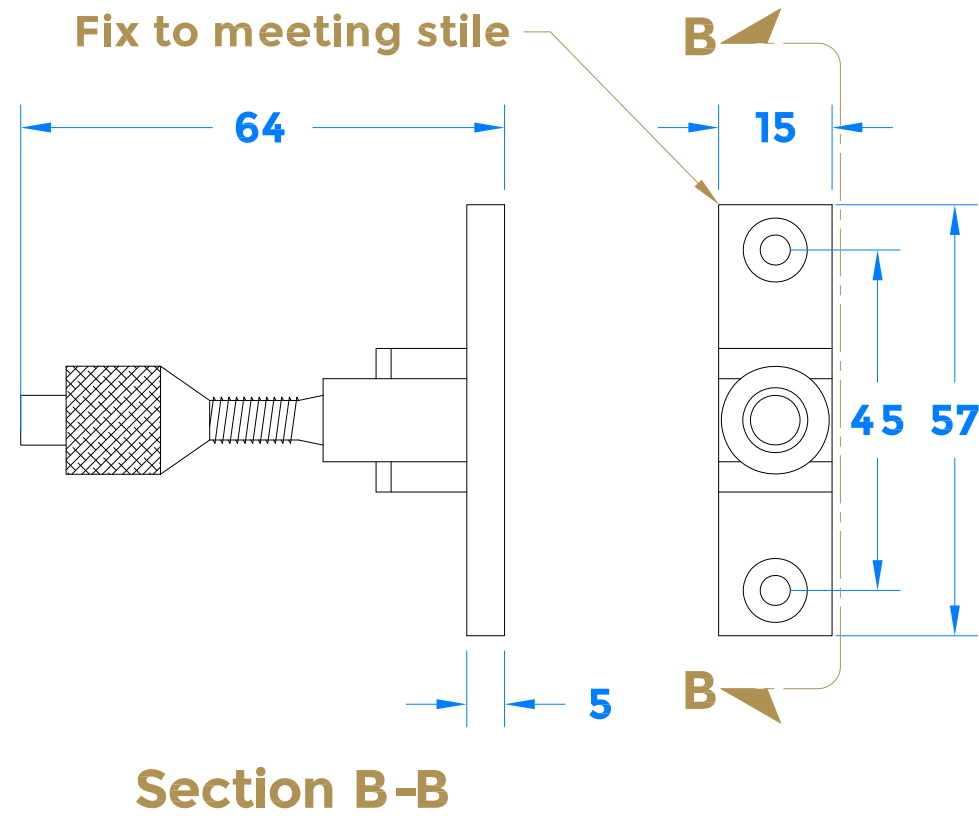

Drawing Revision History		
Revision	Description/Change	Date
A	Release	10/10/2018
B	Updated Dimensions	17/4/2023

Sash Fastener

Sash Fastener Keep

coastal-group.com
Shaping the future.

COASTAL

Part Number / Drawing Title:
SF50
Brighton Pattern Sash Fastener

Product Range:
Window Furniture

Material: Solid Brass

Additional Info: Sliding Sash Window Fastener

Date Drawn: 17/04/2023

Drawn By: Philip Walklett

Part Number: SF50

File Name: SF50.dwg

Revision: B

Drawing Scale: 1:1@ A3

Sheet Number: 1 of 1

THIRD ANGLE PROJECTION

This drawing and specification are the property of Coastal Specialist Ironmongery Ltd, they are issued in strict confidence and shall not be reproduced, copied or used without written permission.
EAOE - All dimensions are specified in mm.