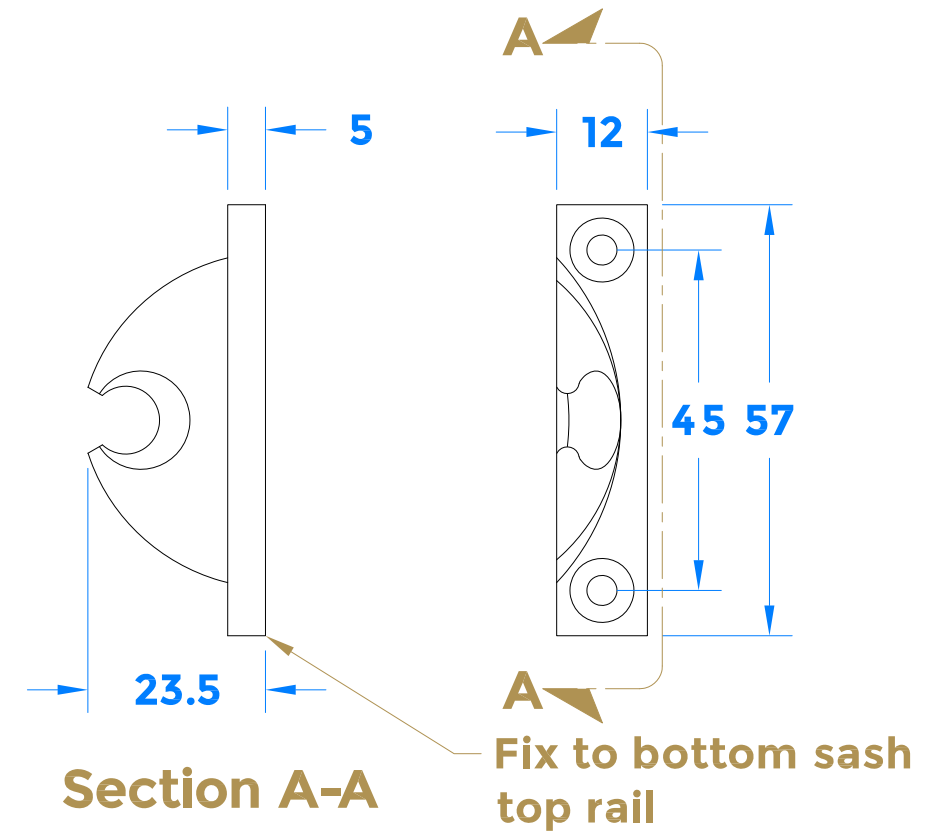

Drawing Revision History		
Revision	Description/Change	Date
A	Release	10/10/2018
B	Updated Dimensions	17/4/2023

Sash Fastener

Sash Fastener Keep

coastal-group.com
Shaping the future.

COASTAL

Part Number / Drawing Title:
SF50
Brighton Pattern Sash Fastener

Product Range:
Window Furniture

Material: Solid Brass

Additional Info: Sliding Sash Window Fastener

Date Drawn: 17/04/2023

Drawn By: Philip Walklett

Part Number: SF50

File Name: SF50.dwg

Revision: B

Drawing Scale: 1:1@ A3

Sheet Number: 1 of 1

THIRD ANGLE PROJECTION

This drawing and specification are the property of Coastal Specialist Ironmongery Ltd, they are issued in strict confidence and shall not be reproduced, copied or used without written permission.
EAOE - All dimensions are specified in mm.