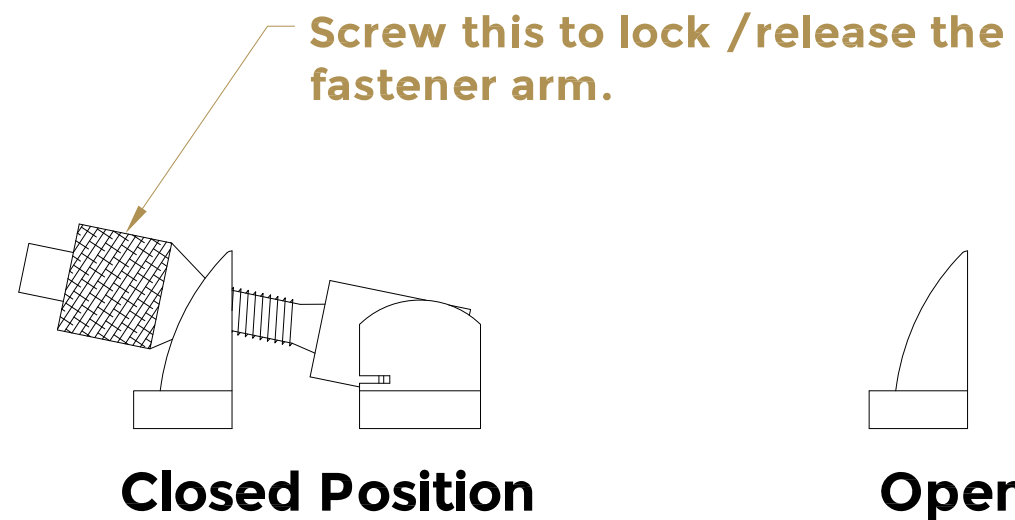

Drawing Revision History		
Revision	Description/Change	Date
A	Release	10/10/2018
B	Updated Dimensions	17/4/2023

Sash Fastener

Sash Fastener Keep

coastal-group.com
Shaping the future.

COASTAL

Part Number / Drawing Title:
SF50
Brighton Pattern Sash Fastener

Product Range:
Window Furniture

Material: Solid Brass

Additional Info: Sliding Sash Window Fastener

Date Drawn: 17/04/2023

Drawn By: Philip Walklett

Part Number: SF50

File Name: SF50.dwg

Revision: B