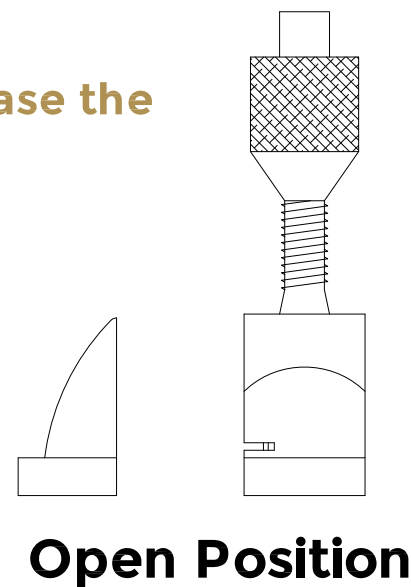

Drawing Revision History		
Revision	Description/Change	Date
A	Release	10/10/2018
B	Updated Dimensions	17/4/2023

Sash Fastener

Sash Fastener Keep

coastal-group.com
Shaping the future.

COASTAL

Part Number / Drawing Title:
SF50
Brighton Pattern Sash Fastener

Product Range:
Window Furniture

Material: Solid Brass

Additional Info: Sliding Sash Window Fastener

Date Drawn: 17/04/2023

Drawn By: Philip Walklett

Part Number: SF50

File Name: SF50.dwg

Revision: B