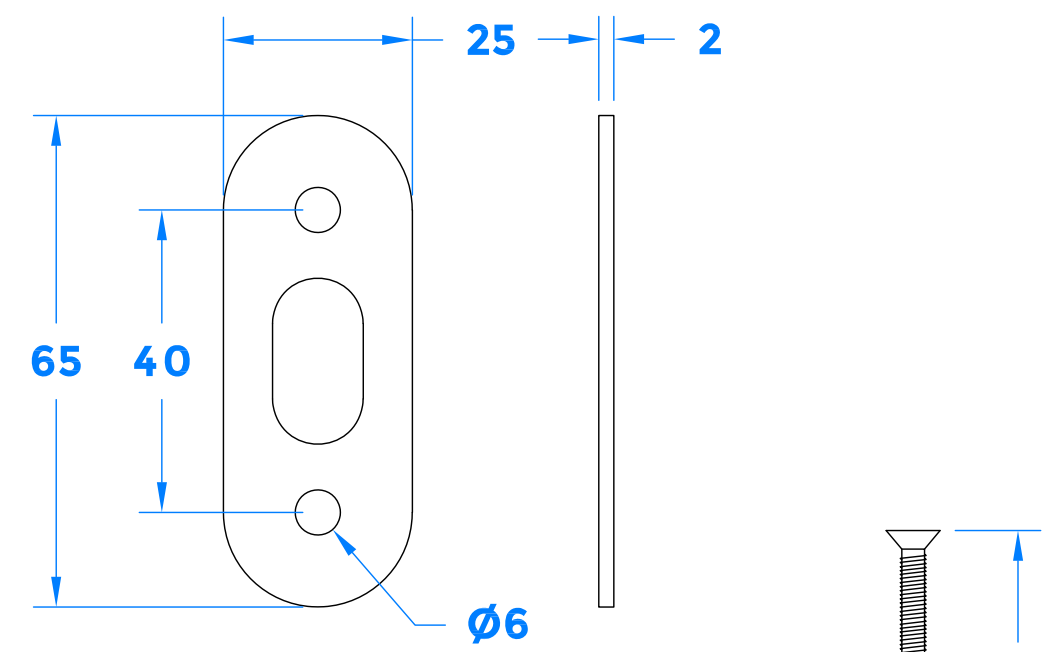

Drawing Revision History		
Revision	Description/Change	Date
A	Release	22/2/2022

 **COASTAL** coastal-group.com
Shaping the future.

Part Number / Drawing Title:
**SF190 - Open Out
190mm Non Locking Flushbolts**

Product Range:
Door Hardware

Material: N/A

Additional Info: For Opening Out Bifold Doors

Date Drawn: 20/04/2023

Drawn By: Philip Walklett

Part Number: SF190

File Name: SF190.dwg

Revision: A

Drawing Scale: 1:1@ A3

Sheet Number: 1 of 1

THIRD ANGLE PROJECTION 

This drawing and specification are the property of Coastal Specialist Ironmongery Ltd, they are issued in strict confidence and shall not be reproduced, copied or used without written permission.
EAOE - All dimensions are specified in mm.