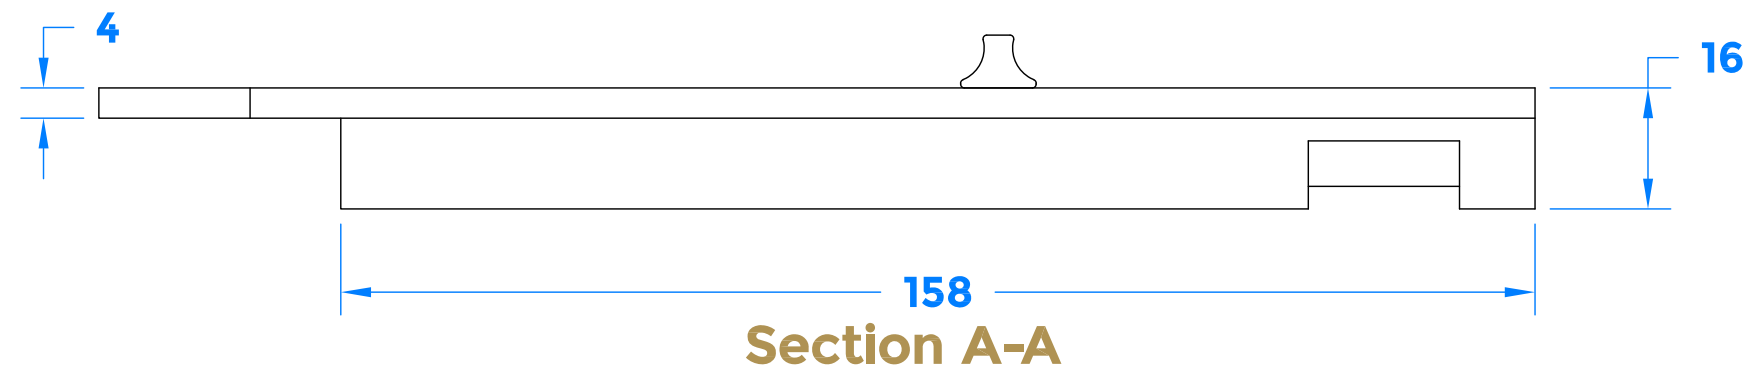

Drawing Revision History		
Revision	Description/Change	Date
A	Release	22/2/2022

 **COASTAL** coastal-group.com
Shaping the future.

Part Number / Drawing Title:
**SF190 - Open Out
190mm Non Locking Flushbolts**

Product Range:
Door Hardware

Material: N/A

Additional Info: For Opening Out Bifold Doors

Date Drawn: 20/04/2023

Drawn By: Philip Walklett

Part Number: SF190

File Name: SF190.dwg

Revision: A

Drawing Scale: 1:1@ A3

Sheet Number: 1 of 1

THIRD ANGLE PROJECTION 

This drawing and specification are the property of Coastal Specialist Ironmongery Ltd, they are issued in strict confidence and shall not be reproduced, copied or used without written permission.
EAOE - All dimensions are specified in mm.