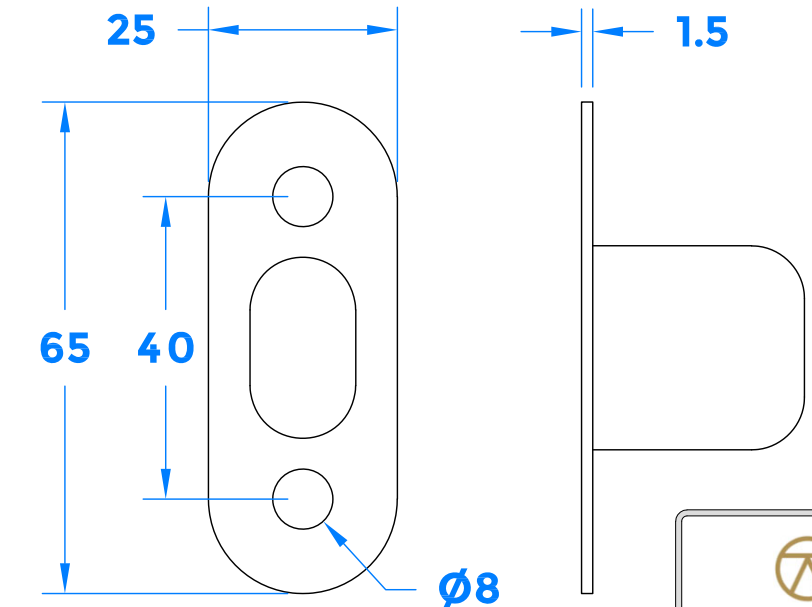

Drawing Revision History		
Revision	Description/Change	Date
A	Release	22/2/2022

 **COASTAL** coastal-group.com
Shaping the future.

Part Number / Drawing Title:
**SF190 - Open Out
190mm Non Locking Flushbolts**

Product Range:
Door Hardware

Material: N/A

Additional Info: For Opening Out Bifold Doors

Date Drawn: 20/04/2023

Drawn By: Philip Walklett

Part Number: SF190

File Name: SF190.dwg

Revision: A

Drawing Scale: 1:1@ A3

Sheet Number: 1 of 1

THIRD ANGLE PROJECTION 

This drawing and specification are the property of Coastal Specialist Ironmongery Ltd, they are issued in strict confidence and shall not be reproduced, copied or used without written permission.
EAOE - All dimensions are specified in mm.