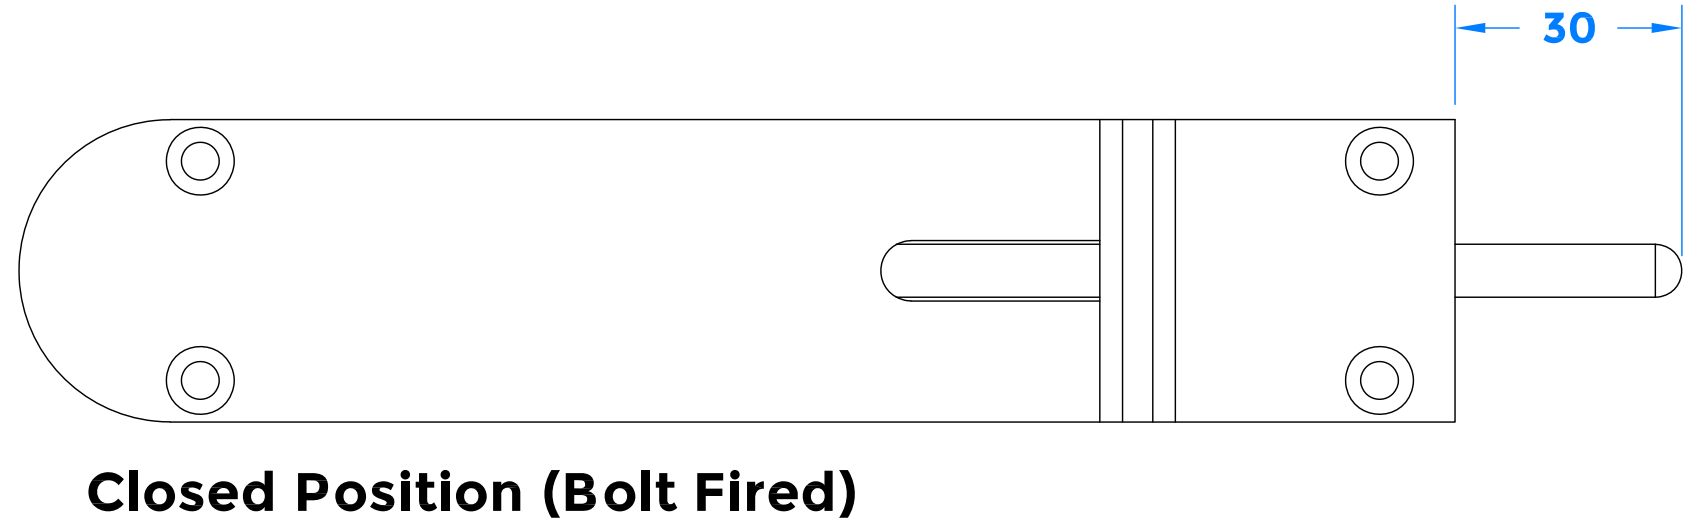

Drawing Revision History		
Revision	Description/Change	Date
A	Release	22/2/2022

 **COASTAL** coastal-group.com
Shaping the future.

Part Number / Drawing Title:
**SF190 - Open Out
190mm Non Locking Flushbolts**

Product Range:
Door Hardware

Material: N/A

Additional Info: For Opening Out Bifold Doors

Date Drawn: 20/04/2023

Drawn By: Philip Walklett

Part Number: SF190

File Name: SF190.dwg

Revision: A

Drawing Scale: 1:1@ A3

Sheet Number: 1 of 1

THIRD ANGLE PROJECTION 

This drawing and specification are the property of Coastal Specialist Ironmongery Ltd, they are issued in strict confidence and shall not be reproduced, copied or used without written permission.
EAOE - All dimensions are specified in mm.