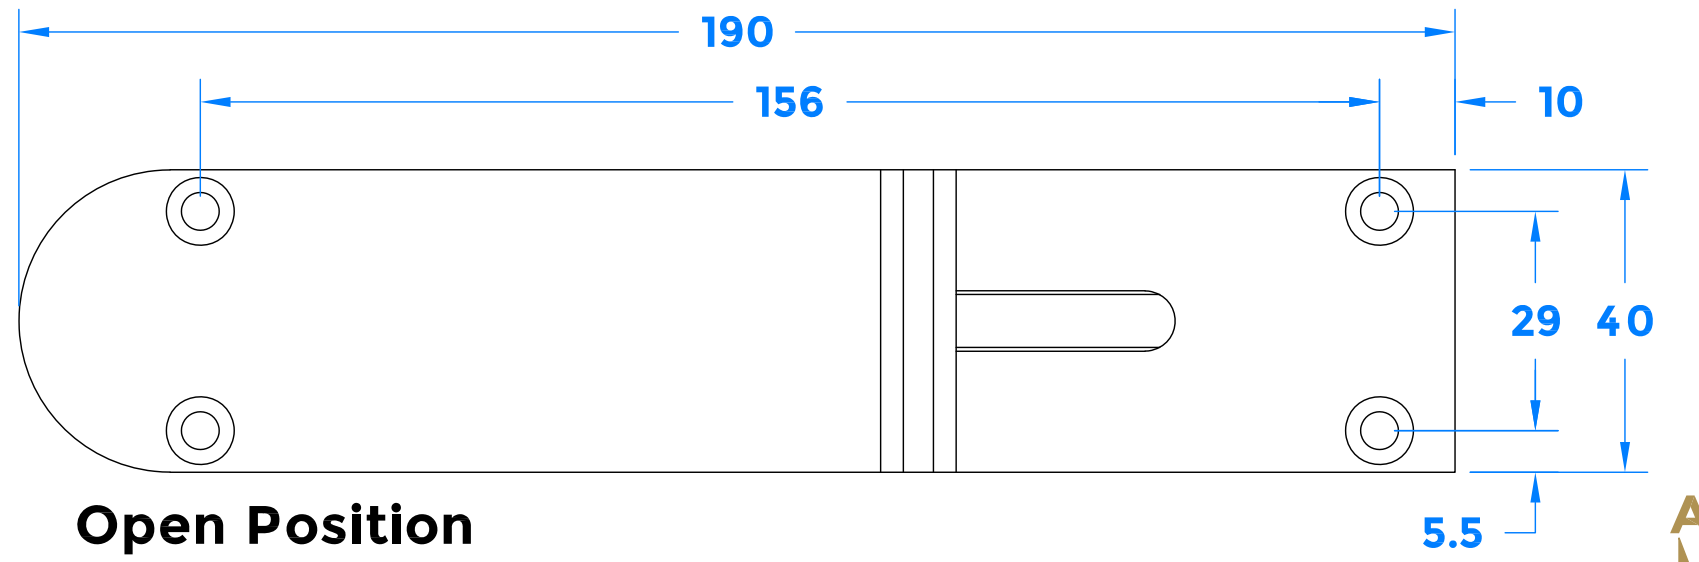

Drawing Revision History		
Revision	Description/Change	Date
A	Release	22/2/2022

 **COASTAL** coastal-group.com
Shaping the future.

Part Number / Drawing Title:
**SF190 - Open Out
190mm Non Locking Flushbolts**

Product Range:
Door Hardware

Material: N/A

Additional Info: For Opening Out Bifold Doors

Date Drawn: 20/04/2023

Drawn By: Philip Walklett

Part Number: SF190

File Name: SF190.dwg

Revision: A

Drawing Scale: 1:1@ A3

Sheet Number: 1 of 1

THIRD ANGLE PROJECTION 

This drawing and specification are the property of Coastal Specialist Ironmongery Ltd, they are issued in strict confidence and shall not be reproduced, copied or used without written permission.
EAOE - All dimensions are specified in mm.