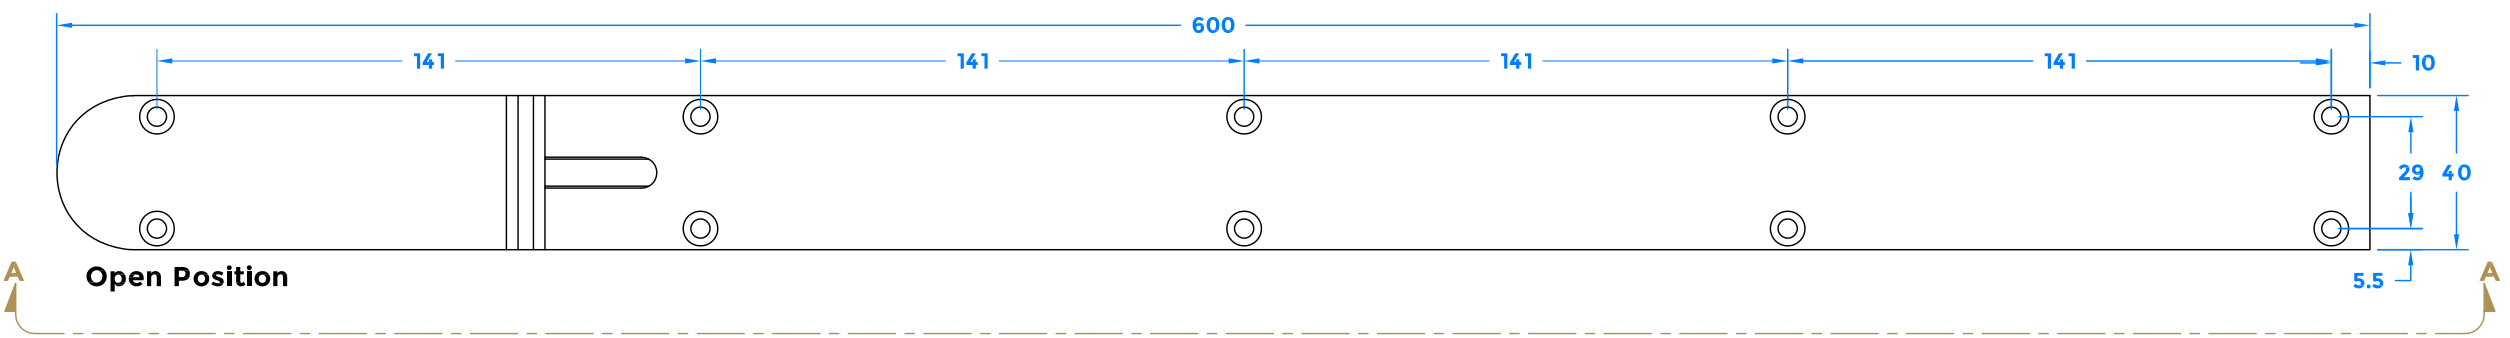

Drawing Revision History		
Revision	Description/Change	Date
A	Release	20/4/2023

coastal-group.com  
*Shaping the future.*

**COASTAL**

Part Number / Drawing Title:  
**SF600 - Open Out  
600mm Non Locking Flushbolts**

Product Range:  
**Door Hardware**

Material: N/A

Additional Info: For Opening Out Bifold Doors

Date Drawn: 20/04/2023

Drawn By: Philip Walklett

Part Number: SF600

File Name: SF600.dwg

Revision: A

Drawing Scale: Not to Scale

Sheet Number: 1 of 1

THIRD ANGLE PROJECTION 

This drawing and specification are the property of Coastal Specialist Ironmongery Ltd, they are issued in strict confidence and shall not be reproduced, copied or used without written permission.  
E&OE - All dimensions are specified in mm.