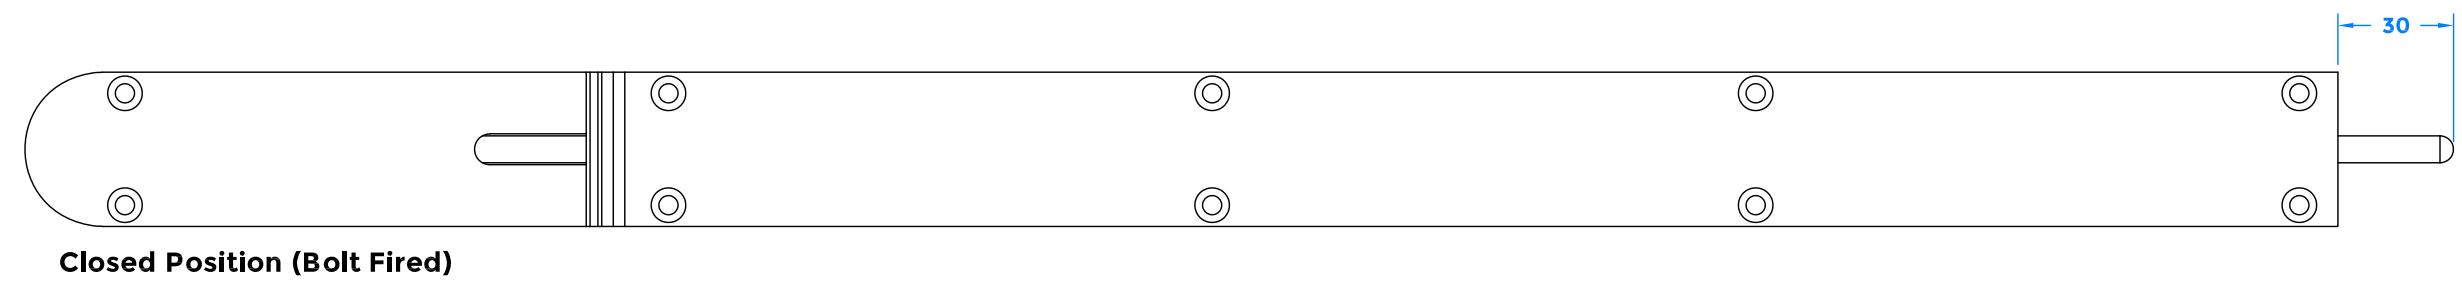

Drawing Revision History		
Revision	Description/Change	Date
A	Release	20/4/2023

coastal-group.com  
*Shaping the future.*

**COASTAL**

Part Number / Drawing Title:  
**SF600 - Open Out  
600mm Non Locking Flushbolts**

Product Range:  
**Door Hardware**

Material: N/A

Additional Info: For Opening Out Bifold Doors

Date Drawn: 20/04/2023

Drawn By: Philip Walklett

Part Number: SF600

File Name: SF600.dwg

Revision: A

Drawing Scale: Not to Scale

Sheet Number: 1 of 1

THIRD ANGLE PROJECTION 

This drawing and specification are the property of Coastal Specialist Ironmongery Ltd, they are issued in strict confidence and shall not be reproduced, copied or used without written permission.  
E&OE - All dimensions are specified in mm.