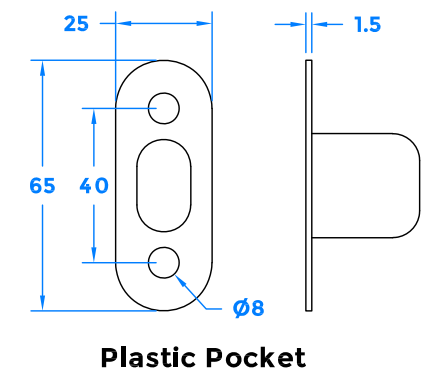

Drawing Revision History		
Revision	Description/Change	Date
A	Release	20/4/2023

coastal-group.com  
*Shaping the future.*

**COASTAL**

Part Number / Drawing Title:  
**SF600 - Open Out  
600mm Non Locking Flushbolts**

Product Range:  
**Door Hardware**

Material: N/A

Additional Info: For Opening Out Bifold Doors

Date Drawn: 20/04/2023

Drawn By: Philip Walklett

Part Number: SF600

File Name: SF600.dwg

Revision: A

Drawing Scale: Not to Scale

Sheet Number: 1 of 1

THIRD ANGLE PROJECTION 

This drawing and specification are the property of Coastal Specialist Ironmongery Ltd, they are issued in strict confidence and shall not be reproduced, copied or used without written permission.  
E&OE - All dimensions are specified in mm.