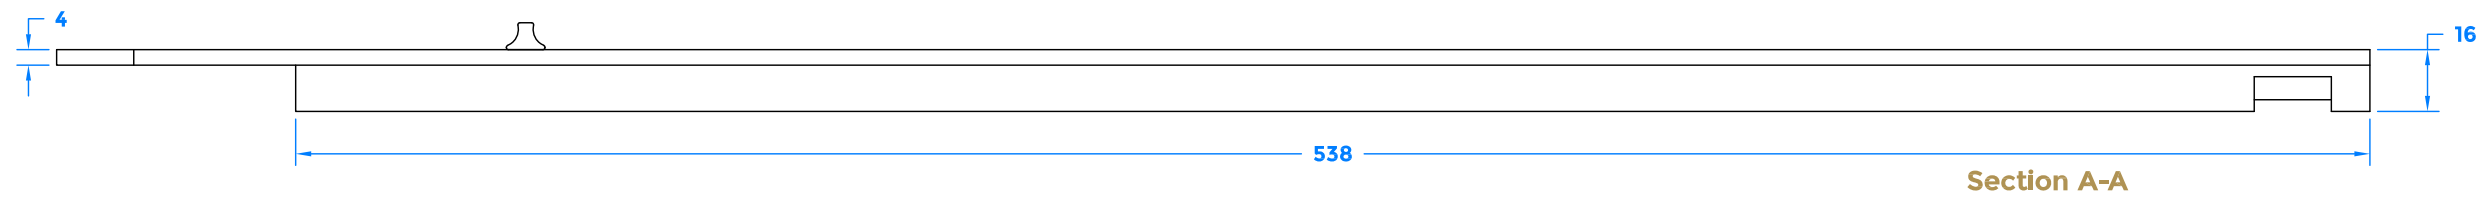

Drawing Revision History		
Revision	Description/Change	Date
A	Release	20/4/2023

coastal-group.com  
*Shaping the future.*

**COASTAL**

Part Number / Drawing Title:  
**SF600 - Open Out  
600mm Non Locking Flushbolts**

Product Range:  
**Door Hardware**

Material: N/A

Additional Info: For Opening Out Bifold Doors

Date Drawn: 20/04/2023

Drawn By: Philip Walklett

Part Number: SF600

File Name: SF600.dwg

Revision: A

Drawing Scale: Not to Scale

Sheet Number: 1 of 1

THIRD ANGLE PROJECTION 

This drawing and specification are the property of Coastal Specialist Ironmongery Ltd, they are issued in strict confidence and shall not be reproduced, copied or used without written permission.  
E&OE - All dimensions are specified in mm.