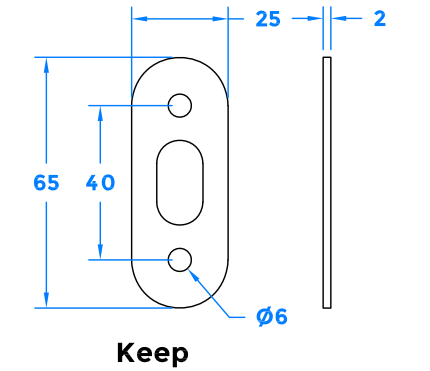

Drawing Revision History		
Revision	Description/Change	Date
A	Release	20/4/2023

coastal-group.com  
*Shaping the future.*

**COASTAL**

Part Number / Drawing Title:  
**SF600 - Open Out  
600mm Non Locking Flushbolts**

Product Range:  
**Door Hardware**

Material: N/A

Additional Info: For Opening Out Bifold Doors

Date Drawn: 20/04/2023

Drawn By: Philip Walklett

Part Number: SF600

File Name: SF600.dwg

Revision: A

Drawing Scale: Not to Scale

Sheet Number: 1 of 1

THIRD ANGLE PROJECTION 

This drawing and specification are the property of Coastal Specialist Ironmongery Ltd, they are issued in strict confidence and shall not be reproduced, copied or used without written permission.  
E&OE - All dimensions are specified in mm.