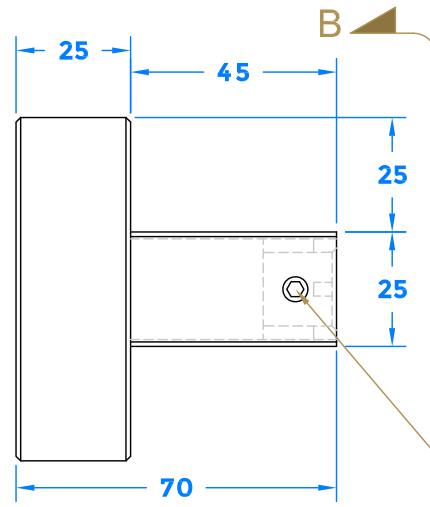

Drawing Revision History		
Revision	Description /Change	Date
A	Release	7/6/2023

Rear View
Section B-B

Side View
Section A-A

Grub Screws
(2 off)

Front View

External Mounting Plate
(Pull Side Shown)

4x M3 x 8
Grub Screws

1.5mm Allen Key
3mm Allen Key

Top View
Section C-C

coastal-group.com
Shaping the future.

COASTAL

Part Number /Drawing Title:
KM120B-UF
Square Centre Door Knob

Product Range:
Door Furniture

Material: 316 Stainless Steel

Additional Info: Universal Fix

Date Drawn: 07/06/2023

Drawn By: Phillip Walklett

Part Number: KM120-UF

File Name: KM120B-UF.dwg

Revision: A

Drawing Scale: Not to Scale

Sheet Number: 1 of 1

THIRD ANGLE PROJECTION

This drawing and specification are the property of Coastal Specialist Ironmongery Ltd, they are issued in strict confidence and shall not be reproduced, copied or used without written permission.
EAOE - All dimensions are specified in mm.