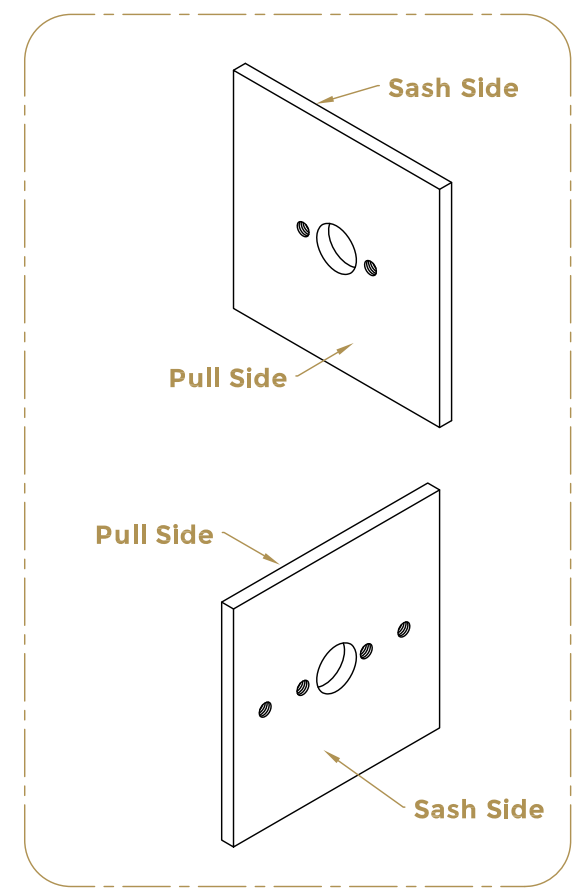

Drawing Revision History		
Revision	Description /Change	Date
A	Release	7/6/2023

Rear View
Section B-B

Side View
Section A-A

Grub Screws
(2 off)

Front View

External Mounting Plate
(Pull Side Shown)

4x M3 x 8
Grub Screws

1.5mm Allen Key
3mm Allen Key

Top View
Section C-C

coastal-group.com
Shaping the future.

COASTAL

Part Number /Drawing Title:
KM120B-UF
Square Centre Door Knob

Product Range:
Door Furniture

Material: 316 Stainless Steel

Additional Info: Universal Fix

Date Drawn: 07/06/2023

Drawn By: Phillip Walklett

Part Number: KM120-UF

File Name: KM120B-UF.dwg

Revision: A

Drawing Scale: Not to Scale

Sheet Number: 1 of 1