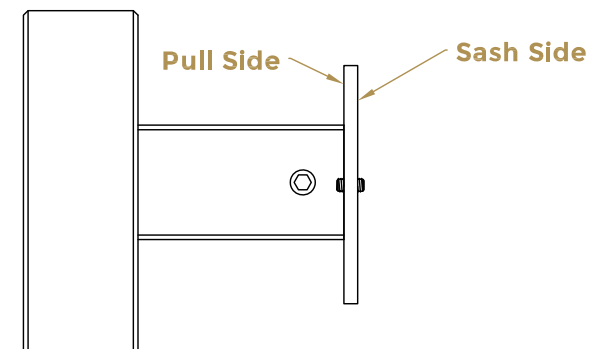

Drawing Revision History		
Revision	Description /Change	Date
A	Release	7/6/2023

Rear View
Section B-B

Side View
Section A-A

Grub Screws
(2 off)

Front View

External Mounting Plate
(Pull Side Shown)

4x M3 x 8
Grub Screws

1.5mm Allen Key
3mm Allen Key

Top View
Section C-C

coastal-group.com
Shaping the future.

COASTAL

Part Number /Drawing Title:
KM120B-UF
Square Centre Door Knob

Product Range:
Door Furniture

Material: 316 Stainless Steel

Additional Info: Universal Fix

Date Drawn: 07/06/2023

Drawn By: Phillip Walklett

Part Number: KM120-UF

File Name: KM120B-UF.dwg

Revision: A

Drawing Scale: Not to Scale

Sheet Number: 1 of 1