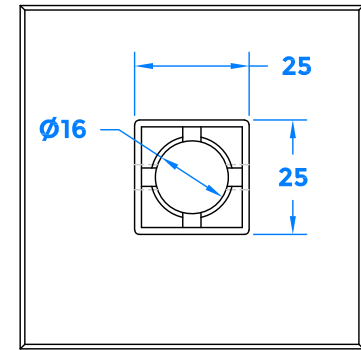

Drawing Revision History		
Revision	Description /Change	Date
A	Release	7/6/2023

Rear View
Section B-B

Side View
Section A-A

Grub Screws
(2 off)

Front View

External Mounting Plate
(Pull Side Shown)

4x M3 x 8
Grub Screws

1.5mm Allen Key
3mm Allen Key

Top View
Section C-C

coastal-group.com
Shaping the future.

COASTAL

Part Number /Drawing Title:
KM120B-UF
Square Centre Door Knob

Product Range:
Door Furniture

Material: 316 Stainless Steel

Additional Info: Universal Fix

Date Drawn: 07/06/2023

Drawn By: Phillip Walklett

Part Number: KM120-UF

File Name: KM120B-UF.dwg

Revision: A

Drawing Scale: Not to Scale

Sheet Number: 1 of 1