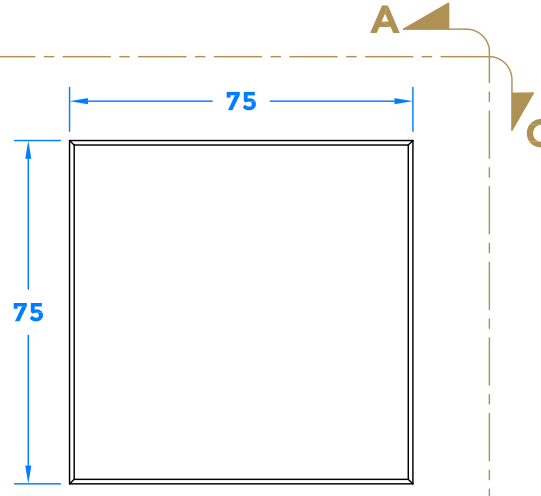

Drawing Revision History		
Revision	Description /Change	Date
A	Release	7/6/2023

Rear View
Section B-B

Side View
Section A-A

Grub Screws
(2 off)

Front View

External Mounting Plate
(Pull Side Shown)

4x M3 x 8
Grub Screws

1.5mm Allen Key
3mm Allen Key

Top View
Section C-C

coastal-group.com
Shaping the future.

COASTAL

Part Number /Drawing Title:
KM120B-UF
Square Centre Door Knob

Product Range:
Door Furniture

Material: 316 Stainless Steel

Additional Info: Universal Fix

Date Drawn: 07/06/2023

Drawn By: Phillip Walklett

Part Number: KM120-UF

File Name: KM120B-UF.dwg

Revision: A

Drawing Scale: Not to Scale

Sheet Number: 1 of 1

THIRD ANGLE PROJECTION

This drawing and specification are the property of Coastal Specialist Ironmongery Ltd, they are issued in strict confidence and shall not be reproduced, copied or used without written permission.
EAOE - All dimensions are specified in mm.