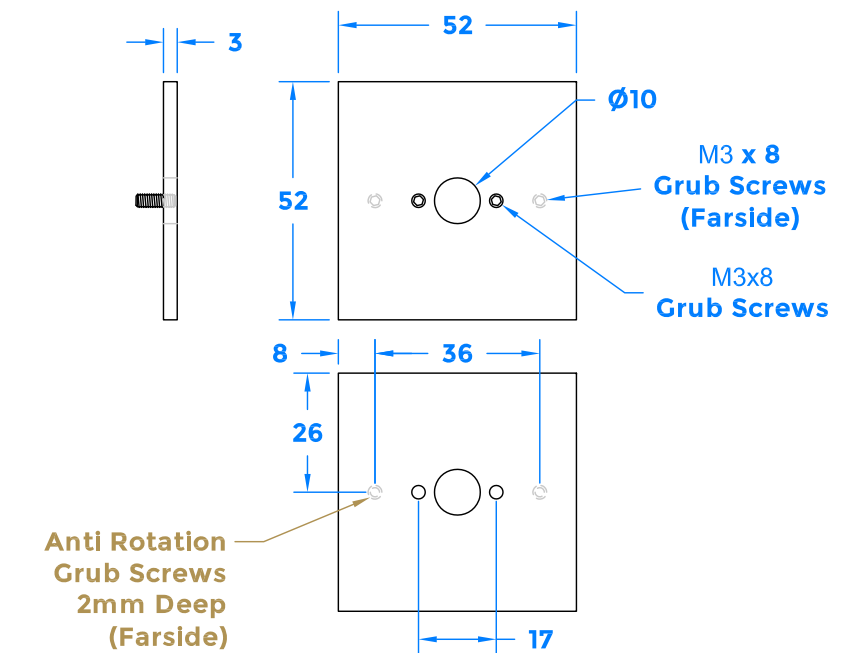

Drawing Revision History		
Revision	Description /Change	Date
A	Release	7/6/2023

Rear View
Section B-B

Side View
Section A-A

Grub Screws
(2 off)

Front View

External Mounting Plate
(Pull Side Shown)

4x M3 x 8
Grub Screws

1.5mm Allen Key
3mm Allen Key

Top View
Section C-C

coastal-group.com
Shaping the future.

COASTAL

Part Number /Drawing Title:
KM120B-UF
Square Centre Door Knob

Product Range:
Door Furniture

Material: 316 Stainless Steel

Additional Info: Universal Fix

Date Drawn: 07/06/2023

Drawn By: Phillip Walklett

Part Number: KM120-UF

File Name: KM120B-UF.dwg

Revision: A

Drawing Scale: Not to Scale

Sheet Number: 1 of 1

THIRD ANGLE PROJECTION

This drawing and specification are the property of Coastal Specialist Ironmongery Ltd, they are issued in strict confidence and shall not be reproduced, copied or used without written permission.
EAOE - All dimensions are specified in mm.