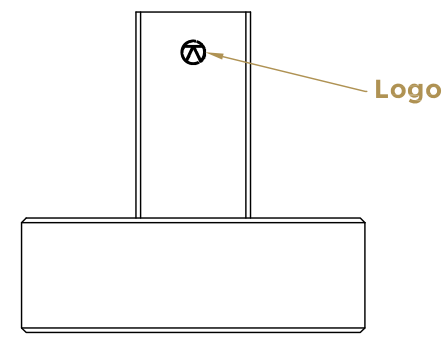

Drawing Revision History		
Revision	Description /Change	Date
A	Release	7/6/2023

Rear View
Section B-B

Side View
Section A-A

Grub Screws
(2 off)

Front View

External Mounting Plate
(Pull Side Shown)

4x M3 x 8
Grub Screws

1.5mm Allen Key
3mm Allen Key

Top View
Section C-C

coastal-group.com
Shaping the future.

COASTAL

Part Number /Drawing Title:
KM120B-UF
Square Centre Door Knob

Product Range:
Door Furniture

Material: 316 Stainless Steel