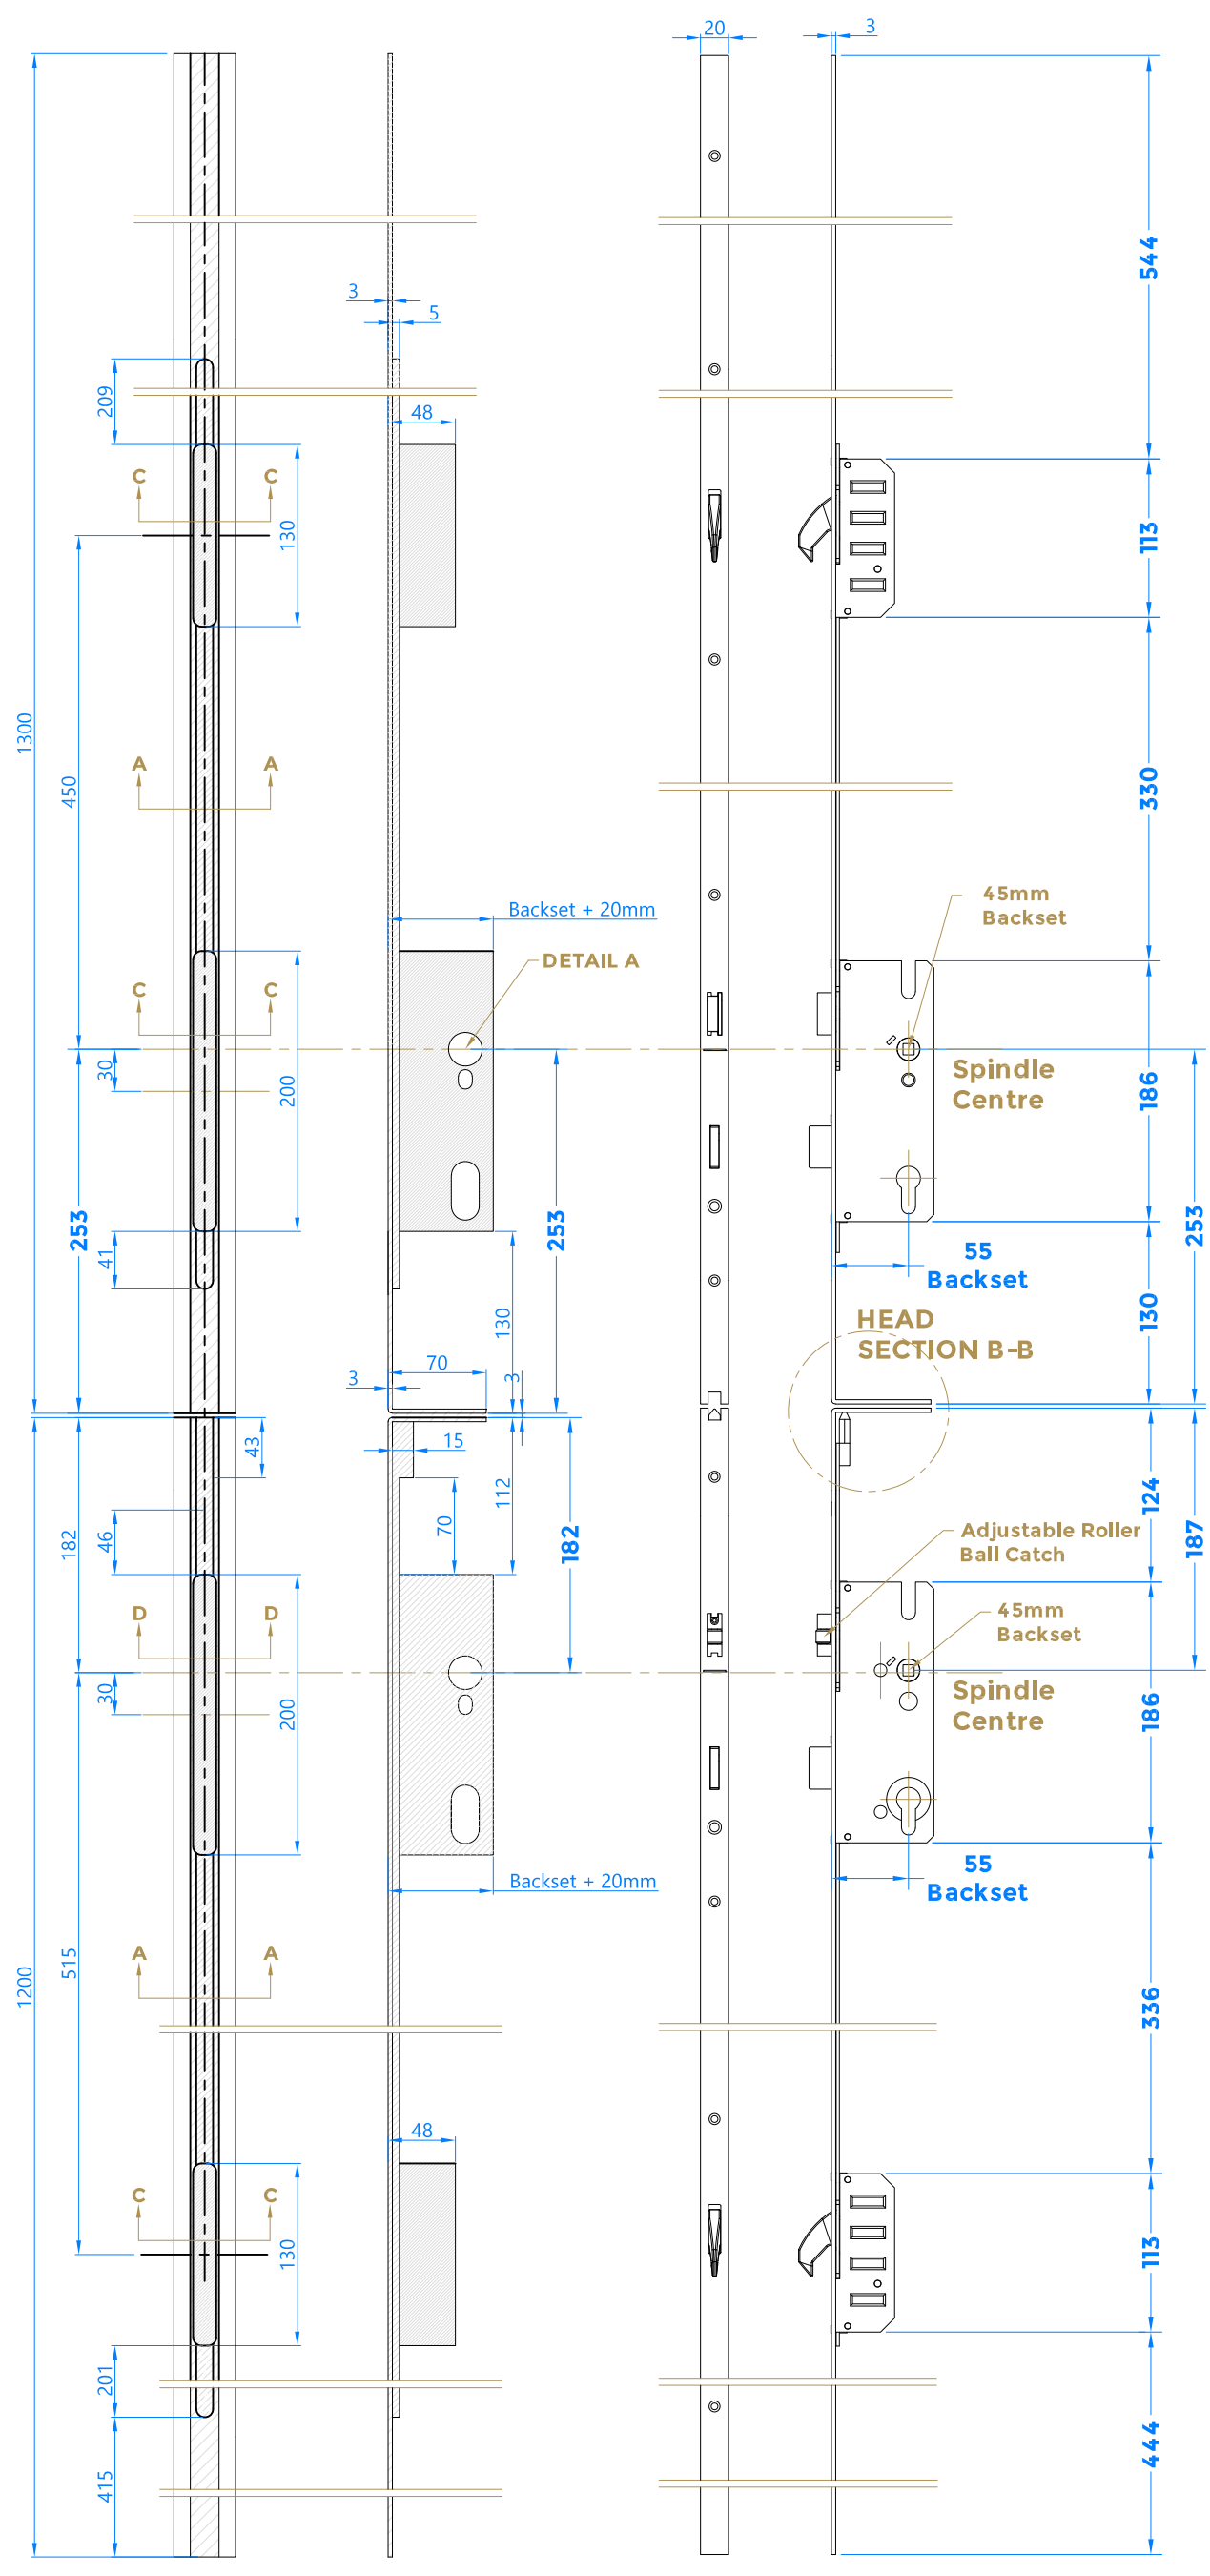

Drawing Revision History		
Revision	Description/Change	Date
A	Release	1/8/2023

coastal-group.com
Shaping the future

COASTAL

Part Number / Drawing Title:
ML95-55 Backset Interlocking Stable Door Lock

Product Range:
Multipoint Door Locks

Material: Silver Passivated

Additional Info: 20mm Faceplate Version

Date Drawn: 01/08/2023

Drawn By: Philip Walklett

Part Number: ML95-55

File Name: ML95-55.dwg

Revision: A

Drawing Scale: Not to Scale

Sheet Number: 1 of 1

THIRD ANGLE PROJECTION

This drawing and specification are the property of Coastal Specialist Ironmongery Ltd. they are issued in strict confidence and shall not be reproduced, copied or used without written permission.
E&OE - All dimensions are specified in mm.