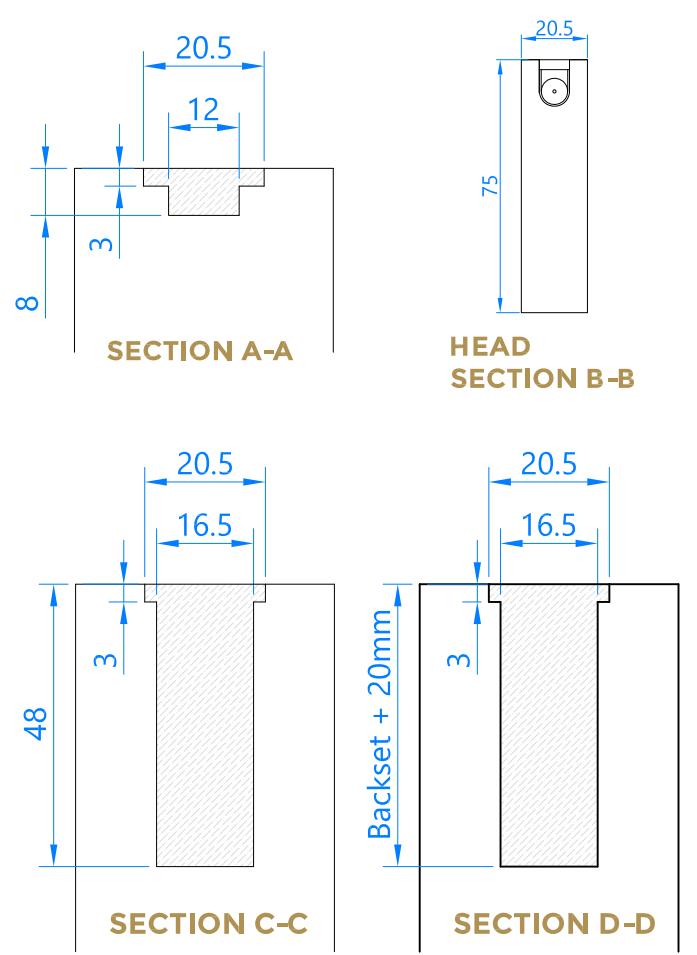

Drawing Revision History		
Revision	Description/Change	Date
A	Release	1/8/2023

coastal-group.com
Shaping the future

COASTAL

Part Number / Drawing Title:
ML95-55 Backset Interlocking Stable Door Lock

Product Range:
Multipoint Door Locks

Material: Silver Passivated

Additional Info: 20mm Faceplate Version

Date Drawn: 01/08/2023

Drawn By: Philip Walklett

Part Number: ML95-55

File Name: ML95-55.dwg

Revision: A

Drawing Scale: Not to Scale

Sheet Number: 1 of 1

THIRD ANGLE PROJECTION

This drawing and specification are the property of Coastal Specialist Ironmongery Ltd. they are issued in strict confidence and shall not be reproduced, copied or used without written permission.
E&OE - All dimensions are specified in mm.