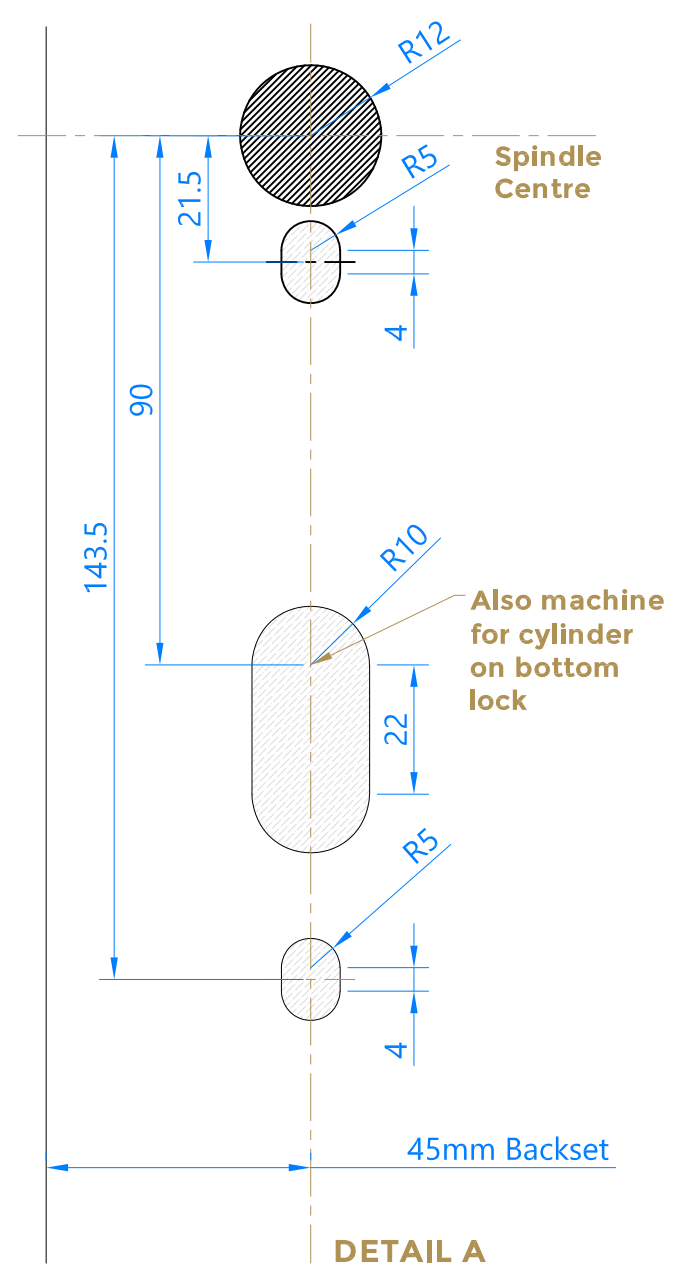

Drawing Revision History		
Revision	Description/Change	Date
A	Release	1/8/2023

coastal-group.com
Shaping the future

COASTAL

Part Number / Drawing Title:
ML95-55 Backset Interlocking Stable Door Lock

Product Range:
Multipoint Door Locks

Material: Silver Passivated

Additional Info: 20mm Faceplate Version

Date Drawn: 01/08/2023

Drawn By: Philip Walklett

Part Number: ML95-55

File Name: ML95-55.dwg

Revision: A

Drawing Scale: Not to Scale

Sheet Number: 1 of 1

THIRD ANGLE PROJECTION

This drawing and specification are the property of Coastal Specialist Ironmongery Ltd. they are issued in strict confidence and shall not be reproduced, copied or used without written permission.
E&OE - All dimensions are specified in mm.