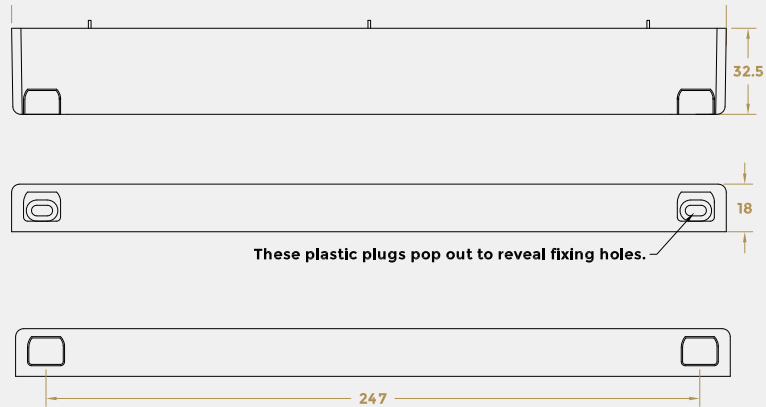

ALUMINIUM SURFACE FIX TRICKLE VENT CANOPY

TVP200C Front & Side Profile