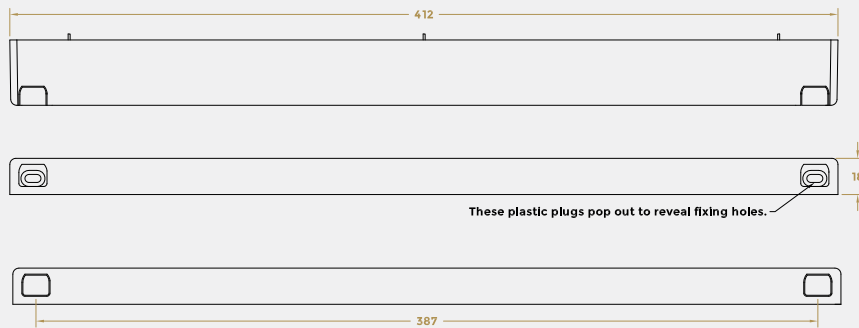

TVP400C Front & Side Profile

Visit www.coastal-group.com for CAD drawings

FINISHES:

PART NUMBER	PRODUCT DESCRIPTION	FINISH	UNITS
TVP200C-WH	267 x 17mm Canopy	WH	Each
TVP200C-BR	267 x 17mm Canopy	BR	Each
TVP400C-WH	412 x 17mm Canopy	WH	Each
TVP400C-BR	412 x 17mm Canopy	BR	Each

COASTAL

Shaping the future.