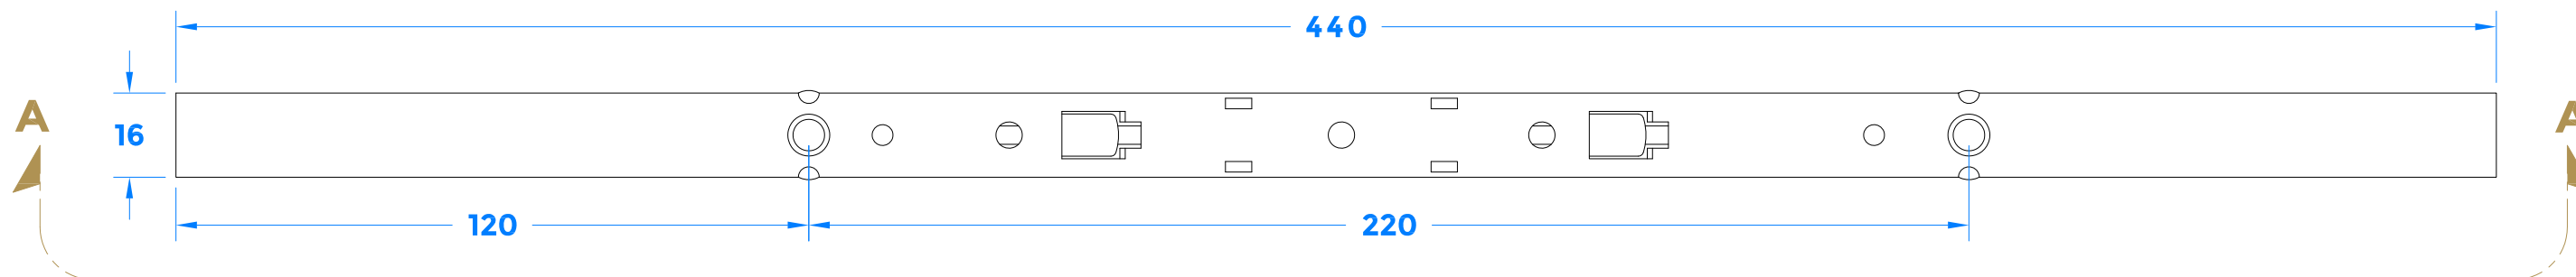

Drawing Revision History		
Revision	Description/Change	Date
A	Release	15/6/2023

Opened Position

Fired Position

coastal-group.com
Shaping the future.

COASTAL

Part Number / Drawing Title:
FE0440-SV - Tritus Flush 12mm Ear Type Espag Bolt (Central)

Product Range:
Tritus Casement Window

Material: Silver Passivated

Additional Info: 12mm Ear Version

Date Drawn: 15/06/2023

Drawn By: Phillip Walklett

Part Number: FE0440-SV

File Name: FE0440-SV.dwg

Revision: A

Drawing Scale: Not to Scale

Sheet Number: 1 of 1

THIRD ANGLE PROJECTION

This drawing and specification are the property of Coastal Specialist Ironmongery Ltd, they are issued in strict confidence and shall not be reproduced, copied or used without written permission.
EAOE - All dimensions are specified in mm.