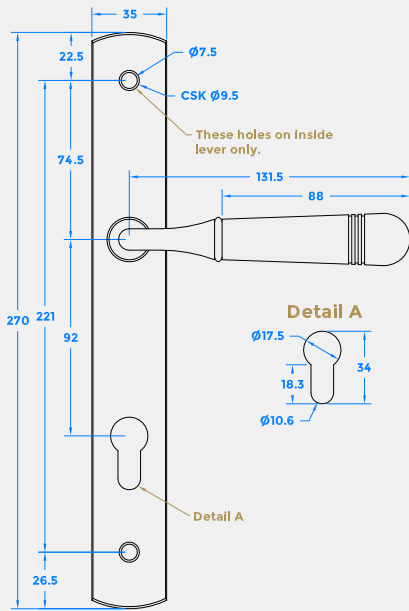

BLU RANGE

OPERA LEVER DOOR HANDLE ON BACKPLATE

Product Code: TBH095

LIT-DC-TBH095

316 Marine Grade Stainless Steel Hardware Range

- High quality, elegant multipoint door lock handle
- Heavy duty spring cassette for a solid, dual lever action
- Manufactured from solid 316 Marine Grade Stainless Steel
- Ideal for use where corrosion levels are high such as coastal environments and with acidic timber
- Lifetime guarantee
- Part of a suited range of hardware including matching window handle

COASTAL

Shaping the future.

OPERA LEVER DOOR HANDLE ON BACKPLATE

Front Profile

Side Profile

Top Profile

Visit www.coastal-group.com for CAD drawings

FINISHES:

SSS
Satin Stainless Steel

PSB
PVD Satin Brass

MBL
Matt Black Lacquer

PART NUMBER	PRODUCT DESCRIPTION	FINISH	UNITS
TBH095-SSS	Opera door handle on backplate	SSS	Pair
TBH095-PSB	Opera door handle on backplate	PSB	Pair
TBH095-MBL	Opera door handle on backplate	MBL	Pair