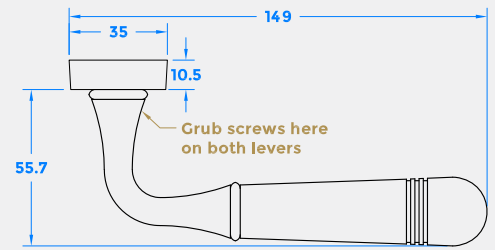

BLU RANGE

OPERA LEVER DOOR HANDLE ON BACKPLATE

Product Code: TBH095

LIT-DC-TBH095

316 Marine Grade Stainless Steel Hardware Range

- High quality, elegant multipoint door lock handle
- Heavy duty spring cassette for a solid, dual lever action
- Manufactured from solid 316 Marine Grade Stainless Steel
- Ideal for use where corrosion levels are high such as coastal environments and with acidic timber
- Lifetime guarantee
- Part of a suited range of hardware including matching window handle

COASTAL

Shaping the future.

OPERA LEVER DOOR HANDLE ON BACKPLATE

Front Profile

Side Profile

Top Profile

Visit www.coastal-group.com for CAD drawings

FINISHES:

SSS
Satin Stainless Steel

PSB
PVD Satin Brass

MBL
Matt Black Lacquer

PART NUMBER	PRODUCT DESCRIPTION	FINISH	UNITS
TBH095-SSS	Opera door handle on backplate	SSS	Pair
TBH095-PSB	Opera door handle on backplate	PSB	Pair
TBH095-MBL	Opera door handle on backplate	MBL	Pair