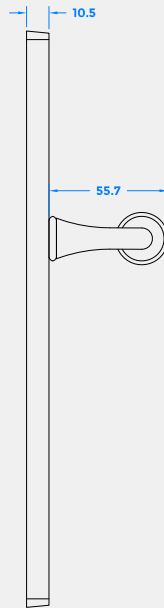

BLU RANGE

OPERA LEVER DOOR HANDLE ON BACKPLATE

Product Code: TBH095

LIT-DC-TBH095

316 Marine Grade Stainless Steel Hardware Range

- High quality, elegant multipoint door lock handle
- Heavy duty spring cassette for a solid, dual lever action
- Manufactured from solid 316 Marine Grade Stainless Steel
- Ideal for use where corrosion levels are high such as coastal environments and with acidic timber
- Lifetime guarantee
- Part of a suited range of hardware including matching window handle

COASTAL

Shaping the future.

OPERA LEVER DOOR HANDLE ON BACKPLATE

Front Profile

Side Profile

Top Profile

Visit www.coastal-group.com for CAD drawings

FINISHES:

SSS
Satin Stainless Steel

PSB
PVD Satin Brass

MBL
Matt Black Lacquer

PART NUMBER	PRODUCT DESCRIPTION	FINISH	UNITS
TBH095-SSS	Opera door handle on backplate	SSS	Pair
TBH095-PSB	Opera door handle on backplate	PSB	Pair
TBH095-MBL	Opera door handle on backplate	MBL	Pair