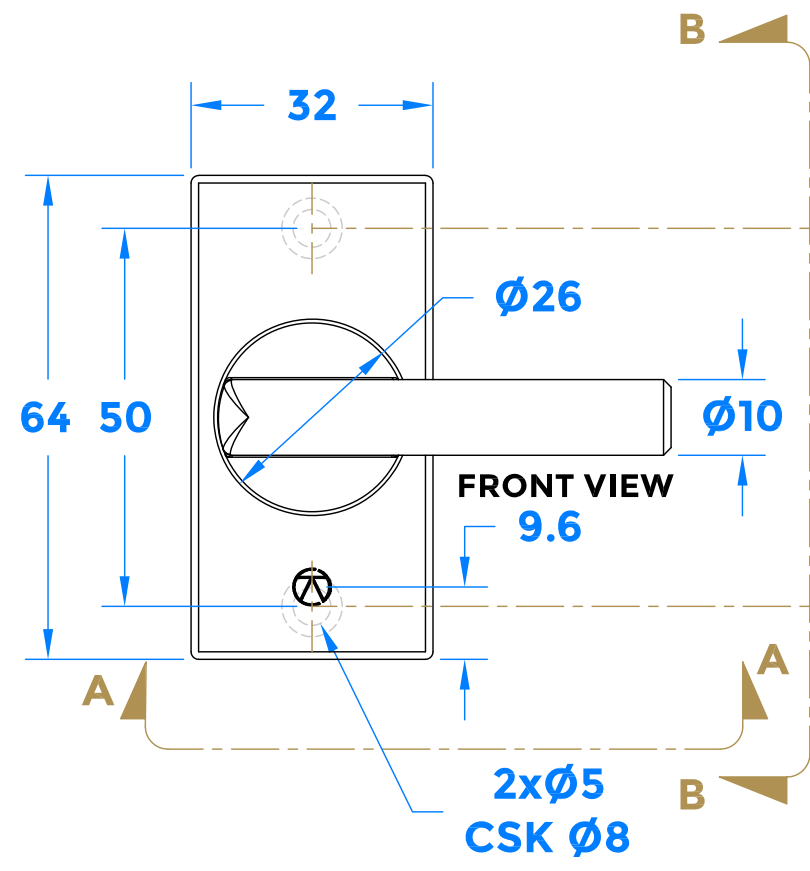

Drawing Revision History		
Revision	Description/Change	Date
A	Release	21/6/2023

 **COASTAL** coastal-group.com  
*Shaping the future.*

Part Number / Drawing Title:  
**KM280 BLU Patio Thumbturn  
Mini Lever on Rectangular Rose**

Product Range:  
**Sliding Door Hardware**

Material: 316 Stainless Steel

Additional Info: No Fixings Supplied with this Product

Date Drawn: 21/06/2023

Drawn By: Phillip Walklett

Part Number: KM280

File Name: KM280.dwg

Revision: A

Drawing Scale: 1:1@ A3

Sheet Number: 1 of 1

**THIRD ANGLE PROJECTION**

This drawing and specification are the property of Coastal Specialist Ironmongery Ltd, they are issued in strict confidence and shall not be reproduced, copied or used without written permission.  
E&OE - All dimensions are specified in mm.