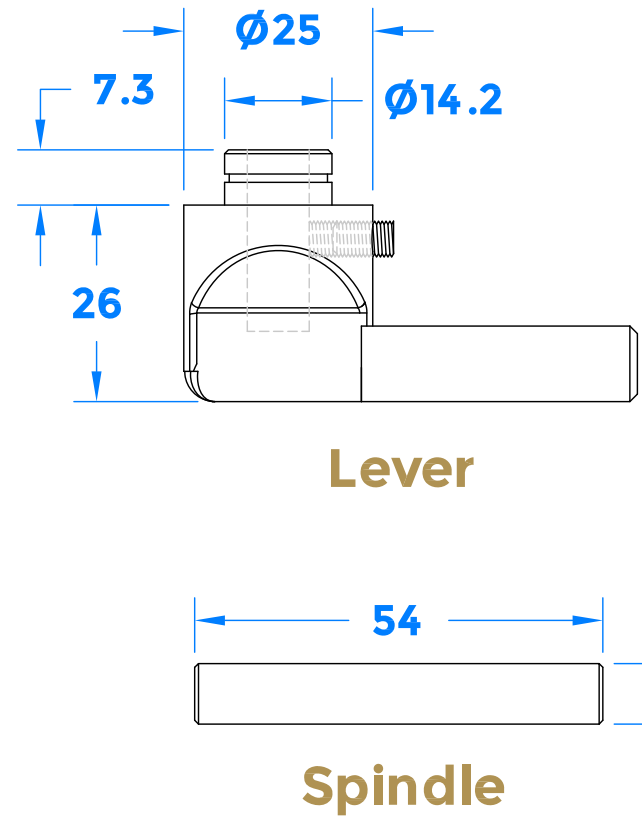

Drawing Revision History		
Revision	Description/Change	Date
A	Release	21/6/2023

 **COASTAL** coastal-group.com  
*Shaping the future.*

Part Number / Drawing Title:  
**KM280 BLU Patio Thumbturn  
Mini Lever on Rectangular Rose**

Product Range:  
**Sliding Door Hardware**

Material: 316 Stainless Steel

Additional Info: No Fixings Supplied with this Product

Date Drawn: 21/06/2023

Drawn By: Phillip Walklett

Part Number: KM280

File Name: KM280.dwg

Revision: A

Drawing Scale: 1:1@ A3

Sheet Number: 1 of 1

**THIRD ANGLE PROJECTION**

This drawing and specification are the property of Coastal Specialist Ironmongery Ltd, they are issued in strict confidence and shall not be reproduced, copied or used without written permission.  
E&OE - All dimensions are specified in mm.