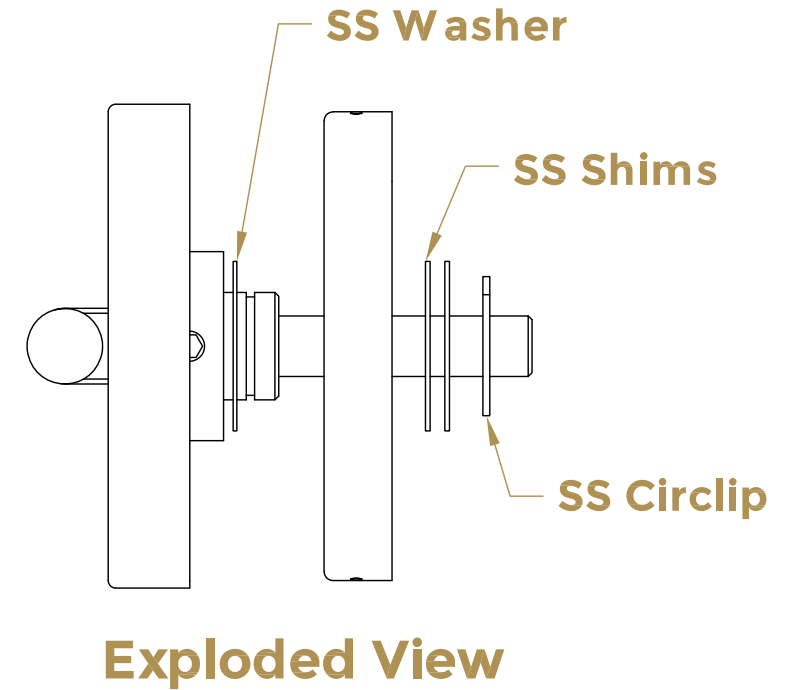

Drawing Revision History		
Revision	Description/Change	Date
A	Release	21/6/2023

 **COASTAL** coastal-group.com  
*Shaping the future.*

Part Number / Drawing Title:  
**KM280 BLU Patio Thumbturn  
Mini Lever on Rectangular Rose**

Product Range:  
**Sliding Door Hardware**

Material: 316 Stainless Steel

Additional Info: No Fixings Supplied with this Product

Date Drawn: 21/06/2023

Drawn By: Phillip Walklett

Part Number: KM280

File Name: KM280.dwg

Revision: A

Drawing Scale: 1:1@ A3

Sheet Number: 1 of 1

**THIRD ANGLE PROJECTION**

This drawing and specification are the property of Coastal Specialist Ironmongery Ltd, they are issued in strict confidence and shall not be reproduced, copied or used without written permission.  
E&OE - All dimensions are specified in mm.