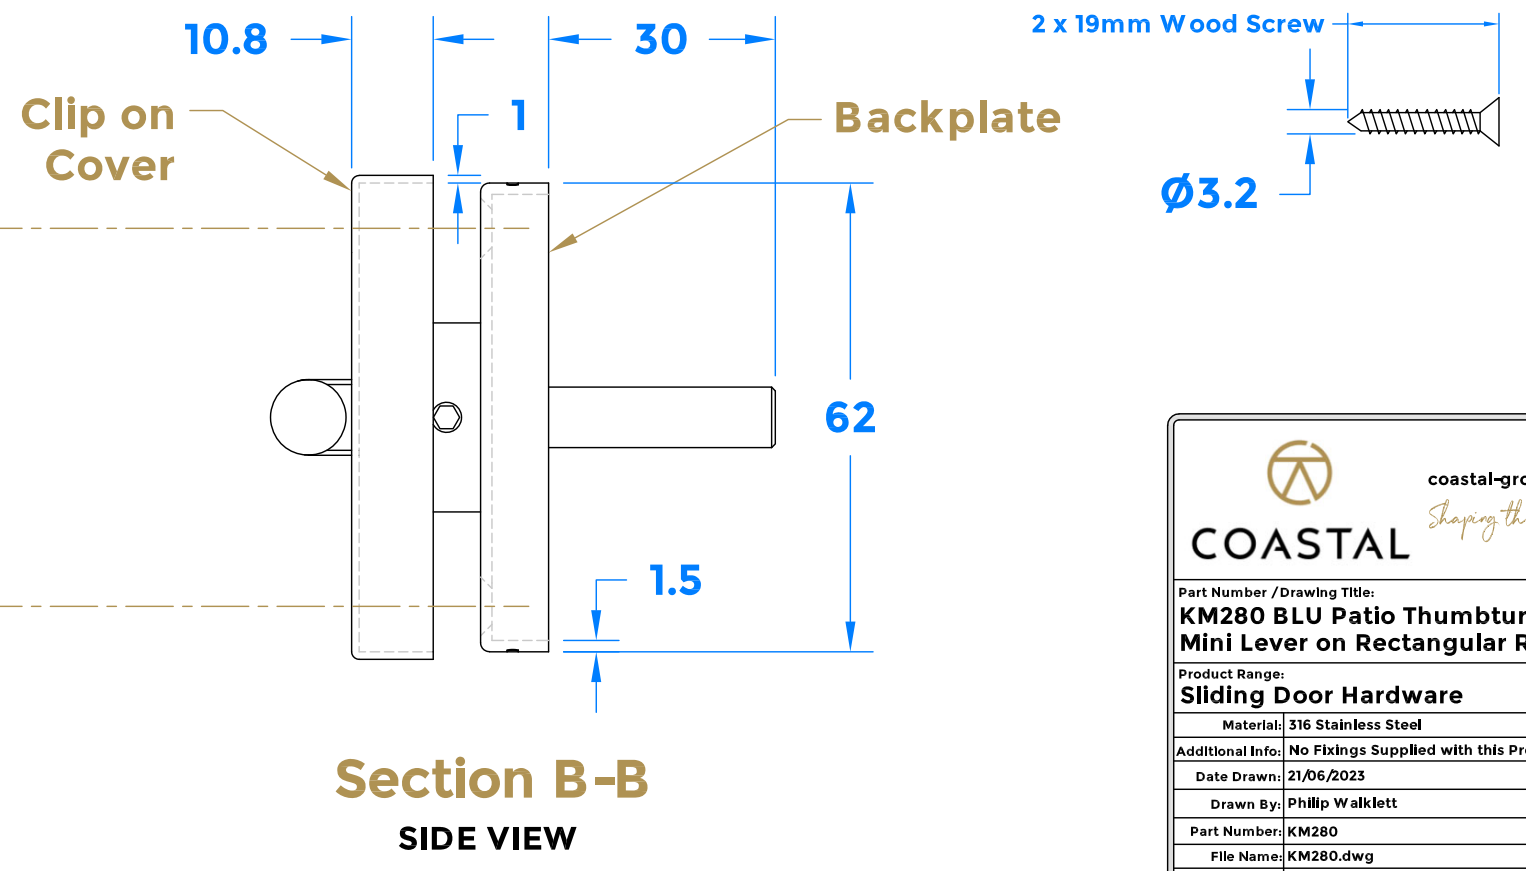

Drawing Revision History		
Revision	Description/Change	Date
A	Release	21/6/2023

 **COASTAL** coastal-group.com  
*Shaping the future.*

Part Number / Drawing Title:  
**KM280 BLU Patio Thumbturn  
Mini Lever on Rectangular Rose**

Product Range:  
**Sliding Door Hardware**

Material: 316 Stainless Steel

Additional Info: No Fixings Supplied with this Product

Date Drawn: 21/06/2023

Drawn By: Phillip Walklett

Part Number: KM280

File Name: KM280.dwg

Revision: A

Drawing Scale: 1:1@ A3

Sheet Number: 1 of 1

**THIRD ANGLE PROJECTION**

This drawing and specification are the property of Coastal Specialist Ironmongery Ltd, they are issued in strict confidence and shall not be reproduced, copied or used without written permission.  
E&OE - All dimensions are specified in mm.