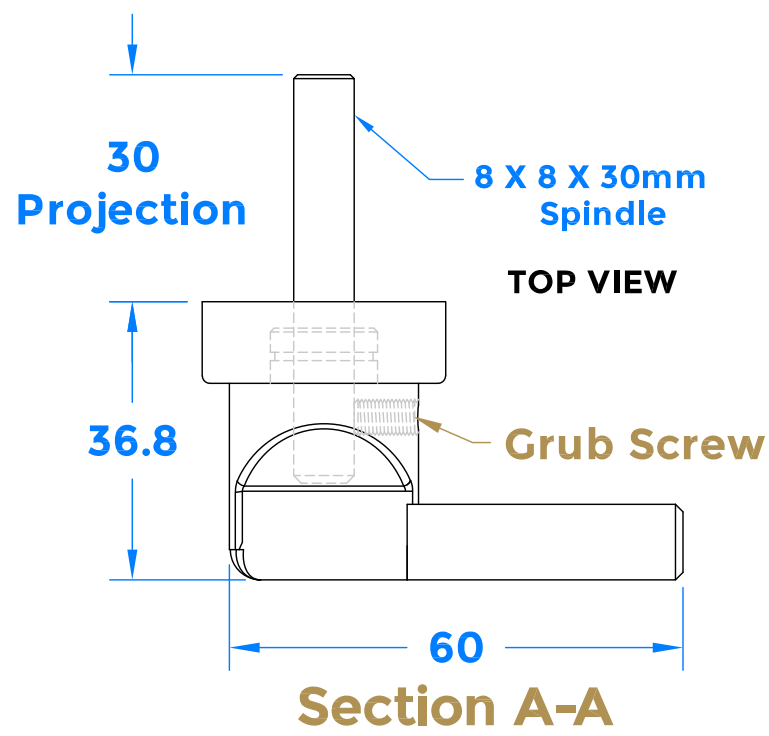

Drawing Revision History		
Revision	Description/Change	Date
A	Release	21/6/2023

 **COASTAL** coastal-group.com  
*Shaping the future.*

Part Number / Drawing Title:  
**KM280 BLU Patio Thumbturn  
Mini Lever on Rectangular Rose**

Product Range:  
**Sliding Door Hardware**

Material: 316 Stainless Steel

Additional Info: No Fixings Supplied with this Product

Date Drawn: 21/06/2023

Drawn By: Phillip Walklett

Part Number: KM280

File Name: KM280.dwg

Revision: A

Drawing Scale: 1:1@ A3

Sheet Number: 1 of 1

**THIRD ANGLE PROJECTION**

This drawing and specification are the property of Coastal Specialist Ironmongery Ltd, they are issued in strict confidence and shall not be reproduced, copied or used without written permission.  
E&OE - All dimensions are specified in mm.