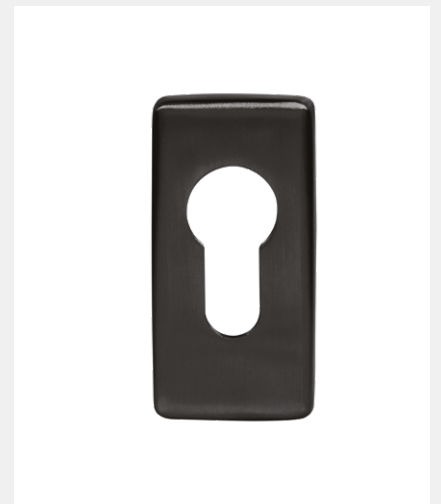

BLU RANGE RECTANGULAR ESCUTCHEON

Product Code: KM080

LIT-DC-KM080

316 Marine Grade Stainless Steel Hardware Range

- A contemporary rectangular escutcheon suitable for euro profile cylinders
- Fixings concealed behind clip-on cover
- Manufactured from 316 Marine Grade Stainless Steel
- Ideal for use where corrosion levels are high such as coastal environments and with acidic timber
- Part of a suited range of door and window hardware
- Lifetime guarantee

COASTAL

Shaping the future.

Front Profile

Side Profile

Visit www.coastal-group.com for CAD drawings

FINISHES:

SSS
Satin Stainless Steel

MBL
Black

PART NUMBER	PRODUCT DESCRIPTION	FINISH	UNITS
KM080-SSS	Rectangular Escutcheon - Euro	SSS	Each
KM080-MBL	Rectangular Escutcheon - Euro	MBL	Each

COASTAL

Shaping the future.