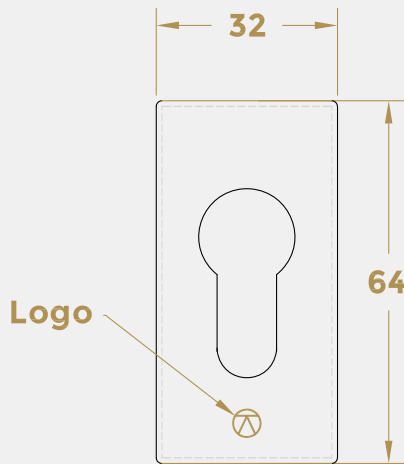

Front Profile

Side Profile

Visit www.coastal-group.com for CAD drawings

FINISHES:

SSS

Satin Stainless Steel

PART NUMBER	PRODUCT DESCRIPTION	FINISH	UNITS
KM080-SSS	Rectangular Escutcheon - Euro	SSS	Each

COASTAL

Shaping the future.