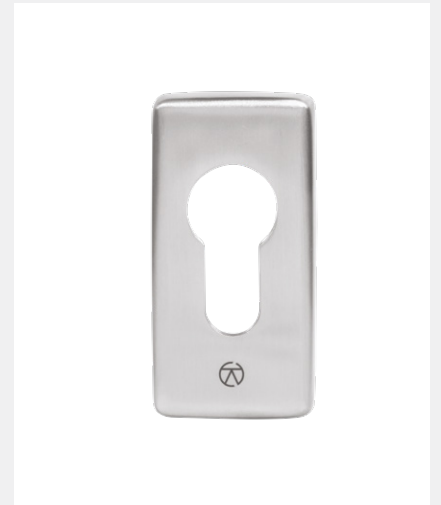

# BLU RANGE RECTANGULAR ESCUTCHEON

Product Code: KM080

LIT-DC-KM080

## *316 Marine Grade Stainless Steel Hardware Range*

- A contemporary rectangular escutcheon suitable for euro profile cylinders
- Fixings concealed behind clip-on cover
- Manufactured from 316 Marine Grade Stainless Steel
- Ideal for use where corrosion levels are high such as coastal environments and with acidic timber
- Part of a suited range of door and window hardware
- Lifetime guarantee

PART NUMBER	PRODUCT DESCRIPTION	FINISH	UNITS
KM080-SSS	Rectangular Escutcheon - Euro	SSS	Each

**COASTAL**

*Shaping the future.*