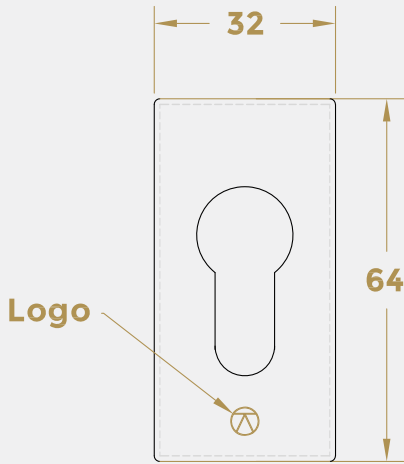

Front Profile

Side Profile

Visit www.coastal-group.com for CAD drawings

FINISHES:

PART NUMBER	PRODUCT DESCRIPTION	FINISH	UNITS
KM080-SSS	Rectangular Escutcheon - Euro	SSS	Each
KM080-MBL	Rectangular Escutcheon - Euro	MBL	Each

COASTAL

Shaping the future.