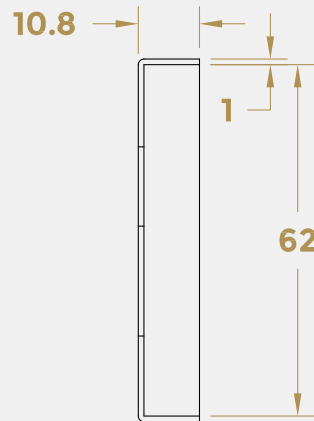

Front Profile

Side Profile

Visit www.coastal-group.com for CAD drawings

FINISHES:

SSS

Satin Stainless Steel

PART NUMBER	PRODUCT DESCRIPTION	FINISH	UNITS
KM080-SSS	Rectangular Escutcheon - Euro	SSS	Each

COASTAL

Shaping the future.