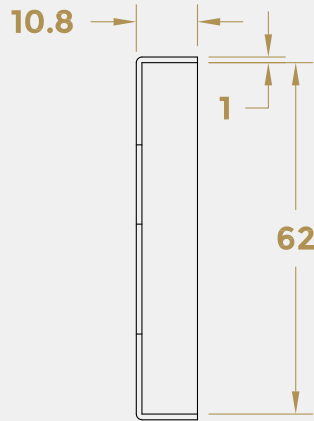

Front Profile

Side Profile

Visit www.coastal-group.com for CAD drawings

FINISHES:

PART NUMBER	PRODUCT DESCRIPTION	FINISH	UNITS
KM080-SSS	Rectangular Escutcheon - Euro	SSS	Each
KM080-MBL	Rectangular Escutcheon - Euro	MBL	Each

COASTAL

Shaping the future.