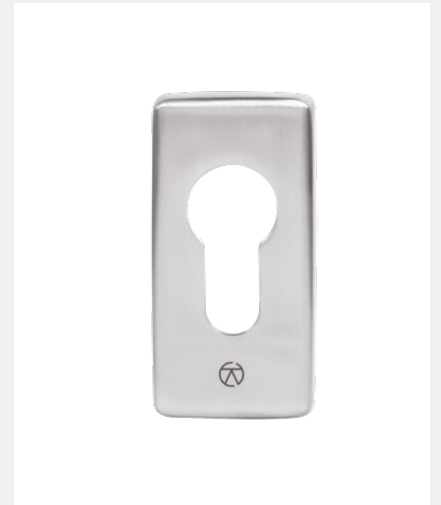

BLU RANGE RECTANGULAR ESCUTCHEON

Product Code: KM080

LIT-DC-KM080

316 Marine Grade Stainless Steel Hardware Range

- A contemporary rectangular escutcheon suitable for euro profile cylinders
- Fixings concealed behind clip-on cover
- Manufactured from 316 Marine Grade Stainless Steel
- Ideal for use where corrosion levels are high such as coastal environments and with acidic timber
- Part of a suited range of door and window hardware
- Lifetime guarantee

COASTAL

Shaping the future.

Front Profile

Side Profile

Visit www.coastal-group.com for CAD drawings

FINISHES:

SSS
Satin Stainless Steel

MBL
Black

PART NUMBER	PRODUCT DESCRIPTION	FINISH	UNITS
KM080-SSS	Rectangular Escutcheon - Euro	SSS	Each
KM080-MBL	Rectangular Escutcheon - Euro	MBL	Each

COASTAL

Shaping the future.