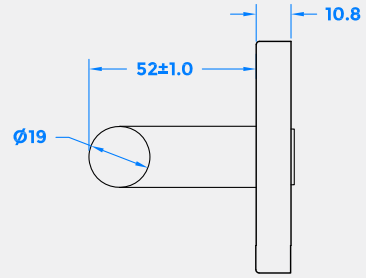

Side Profile