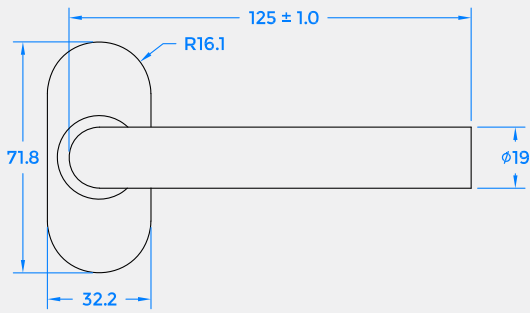

Front Profile