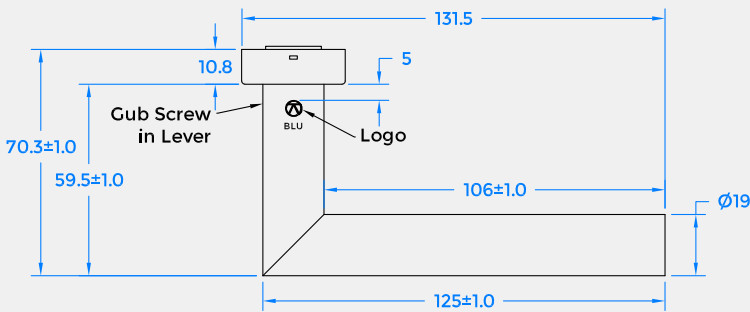

BLU RANGE

MITRE LEVER DOOR HANDLE ON OVAL ROSE

Product Code: KM960C

LIT-DC-KM960C

316 Marine Grade Stainless Steel Hardware Range

- Mitre lever on rose provides a modern, contemporary feel
- Fixings concealed behind clip-on round rose
- Manufactured from 316 Marine Grade Stainless Steel
- Ideal for use where corrosion levels are high such as coastal environments and with acidic timber
- Also suitable for multipoint door locks
- Part of a suited range of hardware including matching window handle
- Lifetime guarantee

COASTAL

Shaping the future.

Front Profile

Side Profile

Top Profile

Visit www.coastal-group.com for CAD drawings

FINISHES:

SSS

Satin Stainless Steel

PART NUMBER	PRODUCT DESCRIPTION	FINISH	UNITS
KM960C-SSS	Mitre lever door handle on oval rose	SSS	Pair

COASTAL

Shaping the future.