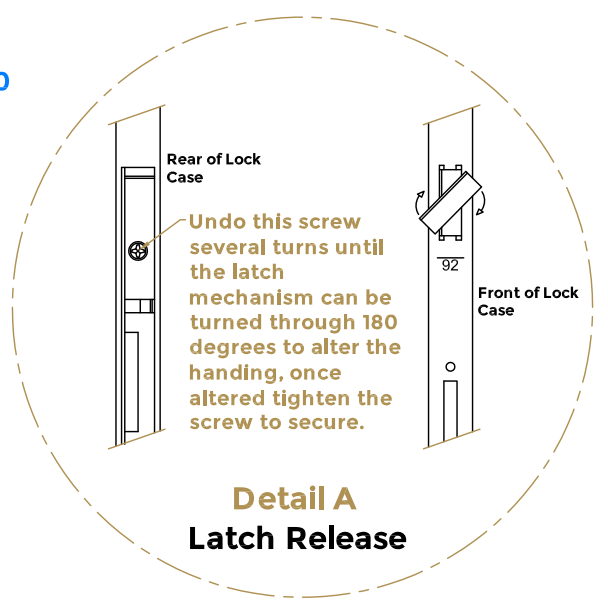

Drawing Revision History		
Revision	Description/Change	Date
A	Release	13/11/23

Routing Preparation

COASTAL *Shaping the future*

coastal-group.com

Part Number / Drawing Title:
ML4120R - Vogue Automatic Premium Hook Bolt Lock (AV4)

Product Range:
Door Lock

Material: Silver

Additional Info: ML4120R - Size 2

Date Drawn: 13/11/23

Drawn By: Roger Phillips

Part Number: ML4120R-45-2-SV

File Name: ML4120R-45-2.dwg

Revision: A