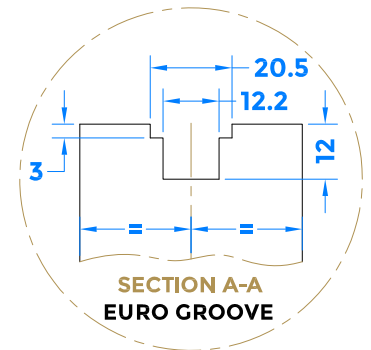

Drawing Revision History		
Revision	Description/Change	Date
A	Release	13/11/23

Routing Preparation

COASTAL *Shaping the future*

coastal-group.com

Part Number / Drawing Title:
ML4120R - Vogue Automatic Premium Hook Bolt Lock (AV4)

Product Range:
Door Lock

Material: Silver

Additional Info: ML4120R - Size 2

Date Drawn: 13/11/23

Drawn By: Roger Phillips

Part Number: ML4120R-45-2-SV

File Name: ML4120R-45-2.dwg

Revision: A

Drawing Scale: Not to Scale

Sheet Number: 1 of 1

THIRD ANGLE PROJECTION

This drawing and specification are the property of Coastal Specialist Ironmongery Ltd. they are issued in strict confidence and shall not be reproduced, copied or used without written permission.
E&OE - All dimensions are specified in mm.