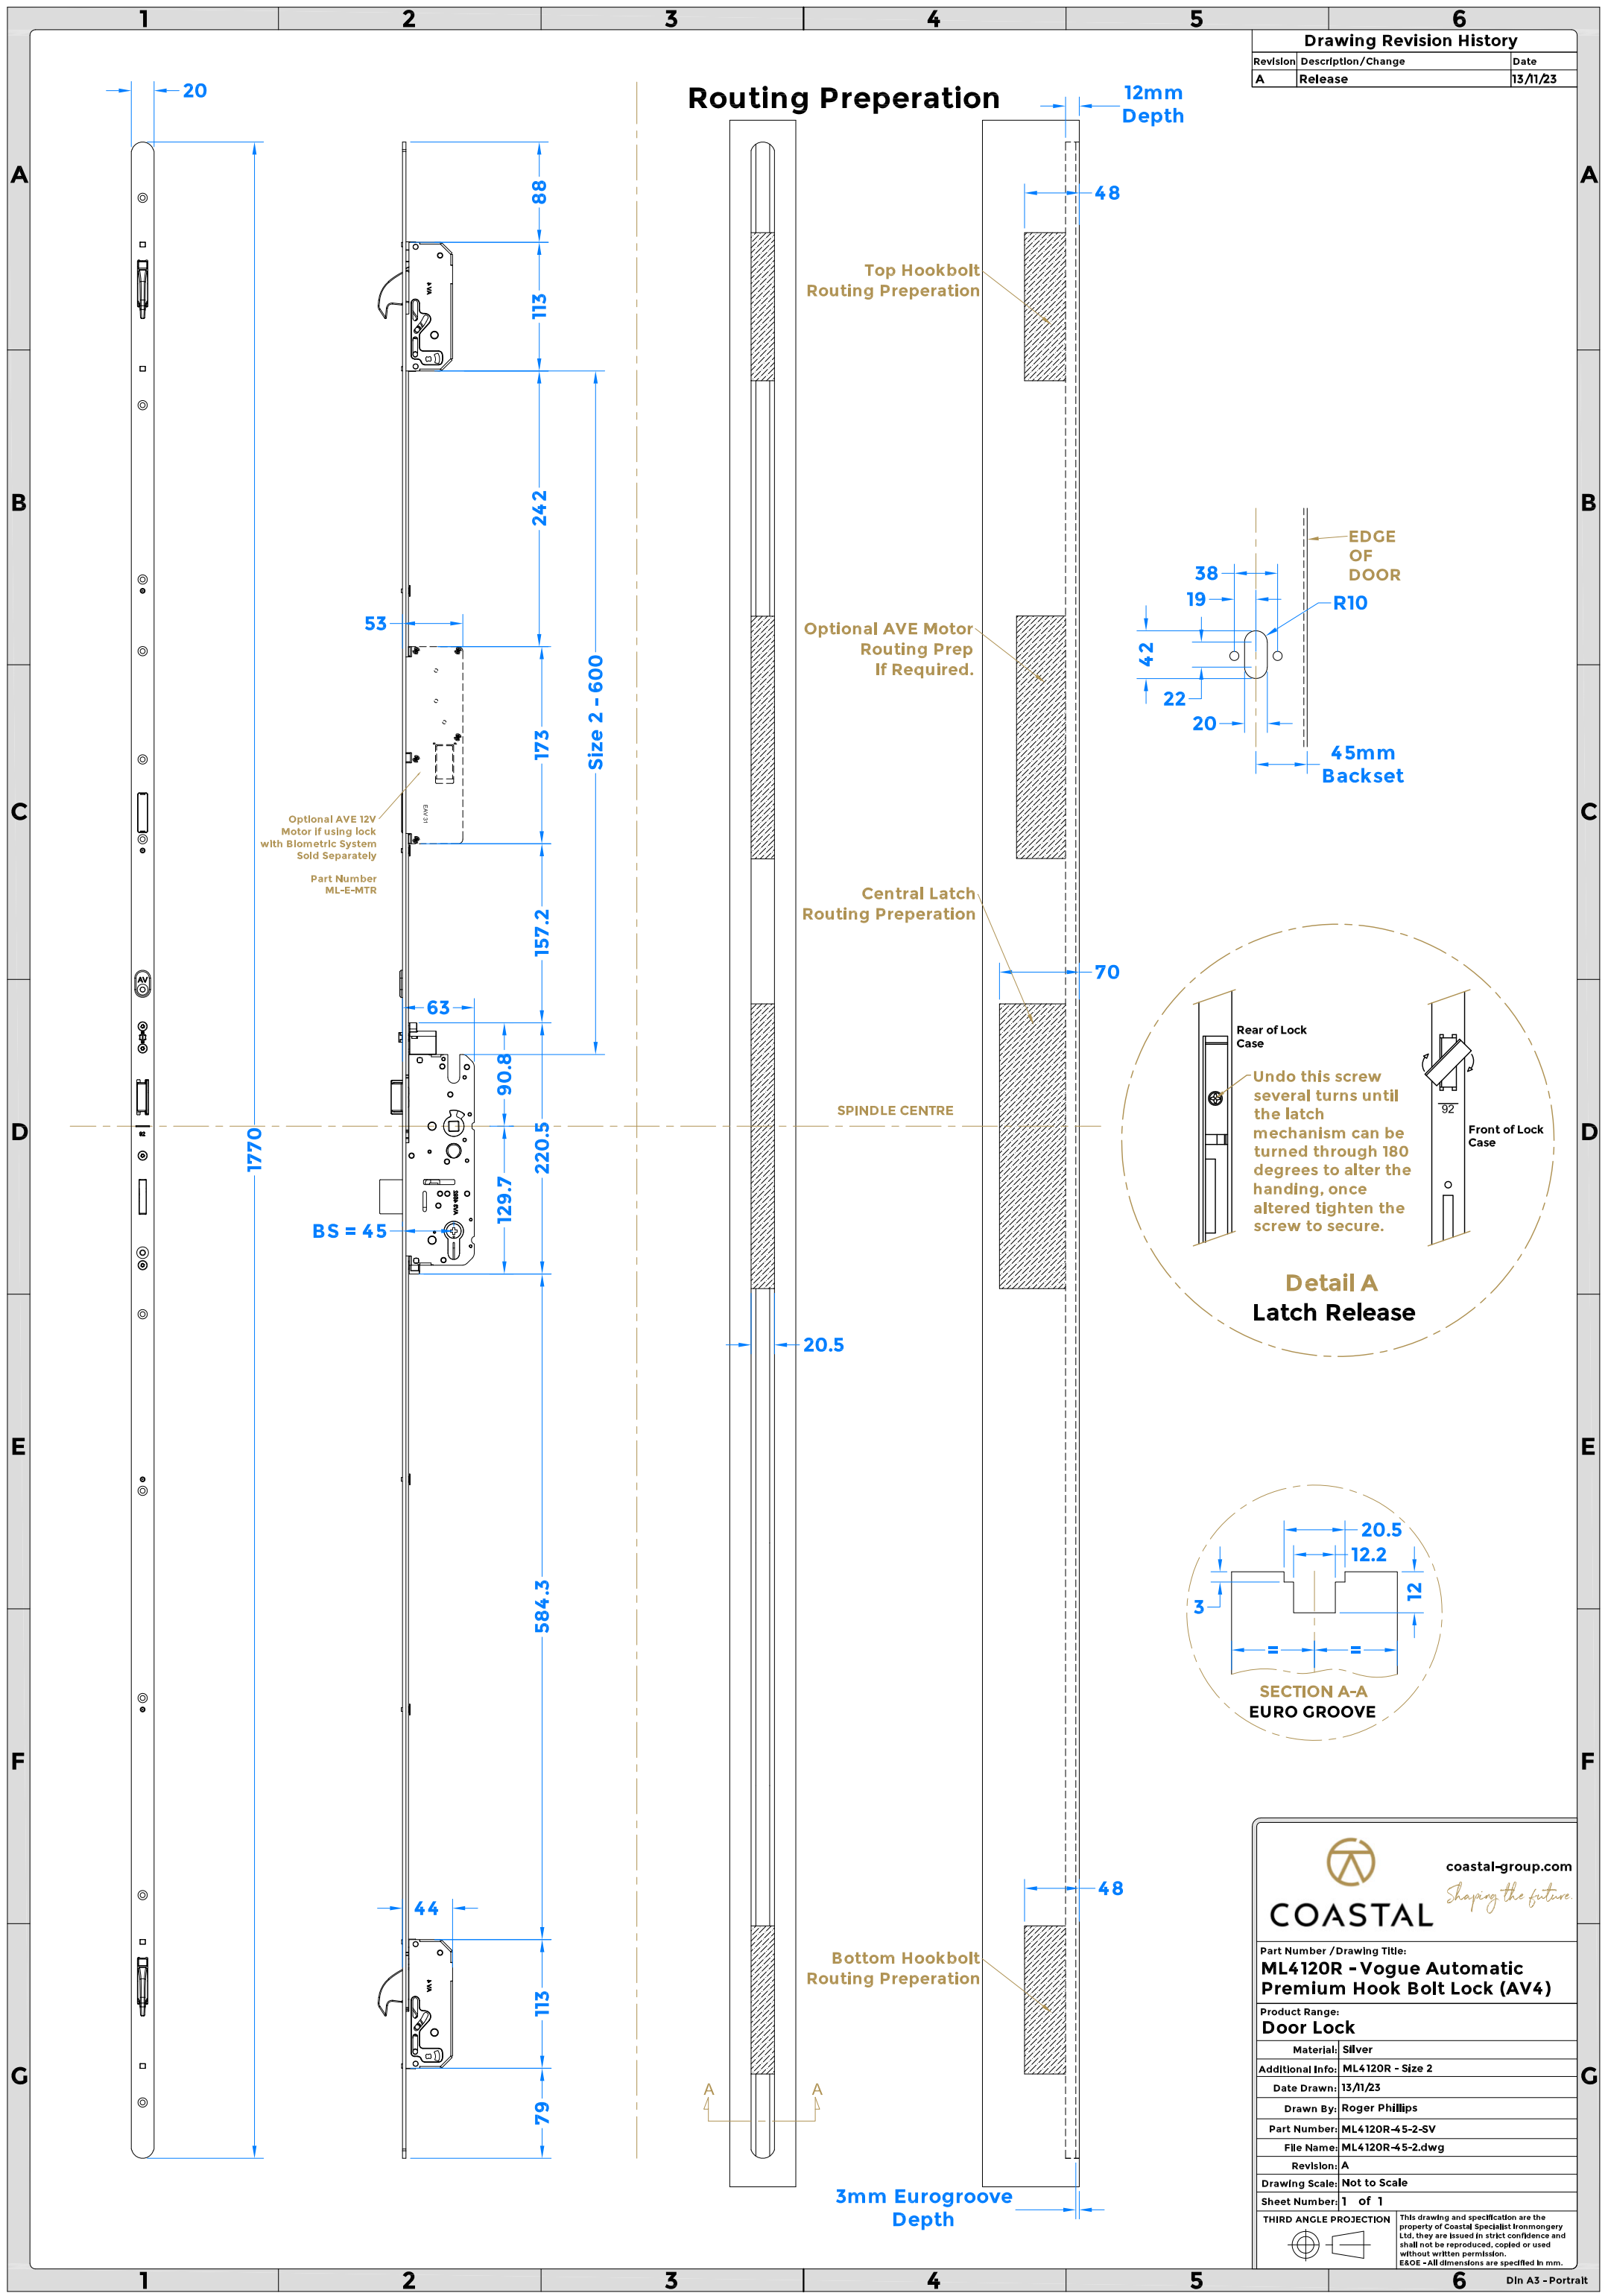

Drawing Revision History		
Revision	Description/Change	Date
A	Release	13/11/23

Routing Preparation

COASTAL *Shaping the future*

coastal-group.com

Part Number / Drawing Title:
ML4120R - Vogue Automatic Premium Hook Bolt Lock (AV4)

Product Range:
Door Lock

Material: Silver

Additional Info: ML4120R - Size 2

Date Drawn: 13/11/23

Drawn By: Roger Phillips

Part Number: ML4120R-45-2-SV

File Name: ML4120R-45-2.dwg

Revision: A

Drawing Scale: Not to Scale

Sheet Number: 1 of 1

THIRD ANGLE PROJECTION

This drawing and specification are the property of Coastal Specialist Ironmongery Ltd. they are issued in strict confidence and shall not be reproduced, copied or used without written permission.
E&OE - All dimensions are specified in mm.