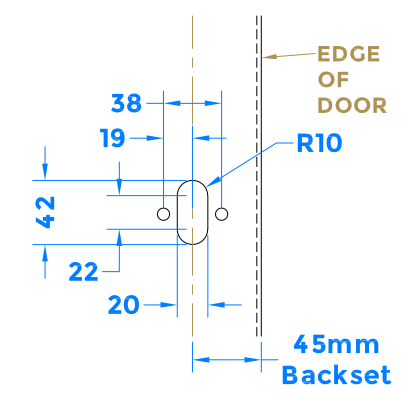

Drawing Revision History		
Revision	Description/Change	Date
A	Release	13/11/23

Routing Preparation

COASTAL *Shaping the future*

coastal-group.com

Part Number / Drawing Title:
ML4120R - Vogue Automatic Premium Hook Bolt Lock (AV4)

Product Range:
Door Lock

Material: Silver

Additional Info: ML4120R - Size 2

Date Drawn: 13/11/23

Drawn By: Roger Phillips

Part Number: ML4120R-45-2-SV

File Name: ML4120R-45-2.dwg

Revision: A

Drawing Scale: Not to Scale

Sheet Number: 1 of 1

THIRD ANGLE PROJECTION

This drawing and specification are the property of Coastal Specialist Ironmongery Ltd. they are issued in strict confidence and shall not be reproduced, copied or used without written permission.
E&OE - All dimensions are specified in mm.