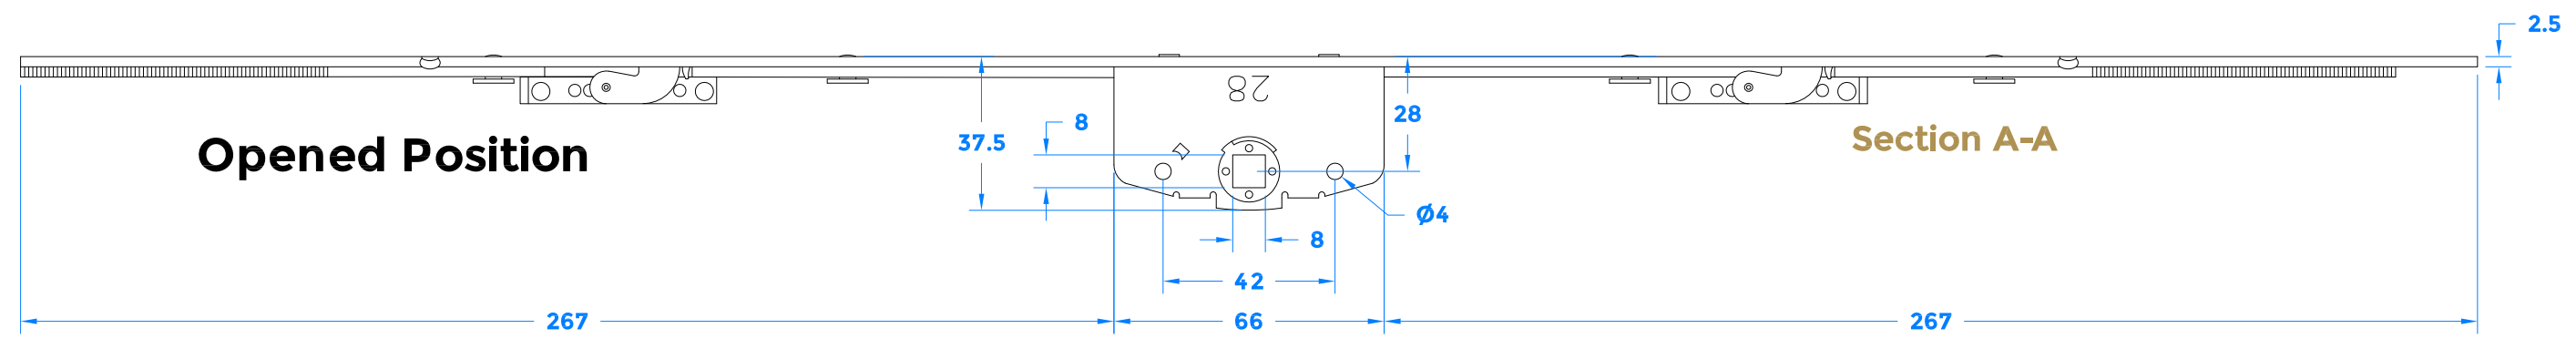

Drawing Revision History		
Revision	Description/Change	Date
A	Release	15/6/2023

coastal-group.com
Shaping the future.

COASTAL

Part Number / Drawing Title:
FE0600-15-SV - Tritus Flush 15mm Ear Type Espag Bolt (Central)

Product Range:
Tritus Casement Window

Material: Silver Passivated

Additional Info: 15mm Ear Version

Date Drawn: 15/06/2023

Drawn By: Philip Walklett

Part Number: FE0600-15-SV

File Name: FE0600-15-SV.dwg

Revision: A

Drawing Scale: Not to Scale

Sheet Number: 1 of 1

THIRD ANGLE PROJECTION

This drawing and specification are the property of Coastal Specialist Ironmongery Ltd, they are issued in strict confidence and shall not be reproduced, copied or used without written permission.
EAOE - All dimensions are specified in mm.