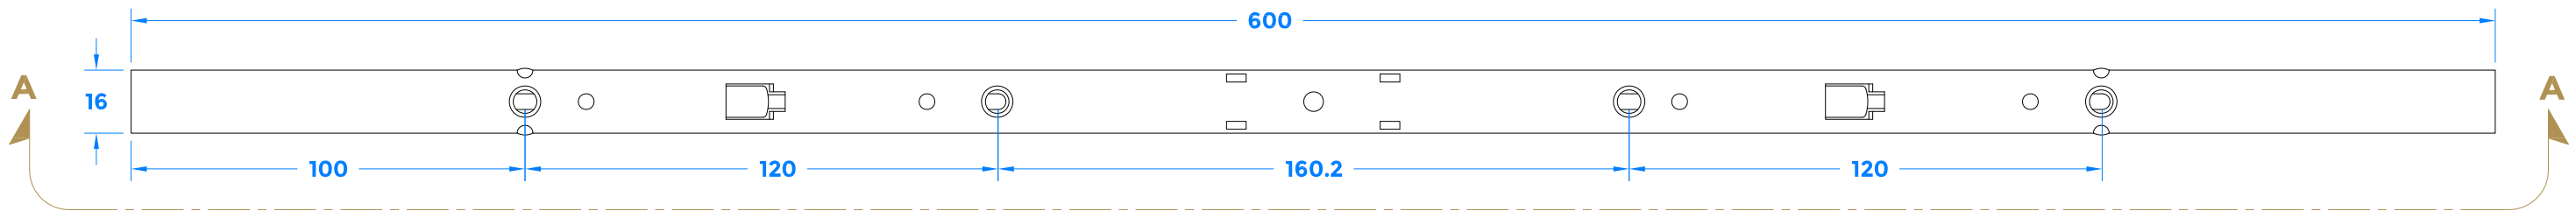

Drawing Revision History		
Revision	Description/Change	Date
A	Release	15/6/2023

coastal-group.com
Shaping the future.

COASTAL

Part Number / Drawing Title:
FE0600-15-SV - Tritus Flush 15mm Ear Type Espag Bolt (Central)

Product Range:
Tritus Casement Window

Material: Silver Passivated

Additional Info: 15mm Ear Version

Date Drawn: 15/06/2023

Drawn By: Philip Walklett

Part Number: FE0600-15-SV

File Name: FE0600-15-SV.dwg

Revision: A

Drawing Scale: Not to Scale

Sheet Number: 1 of 1

THIRD ANGLE PROJECTION

This drawing and specification are the property of Coastal Specialist Ironmongery Ltd, they are issued in strict confidence and shall not be reproduced, copied or used without written permission.
EAOE - All dimensions are specified in mm.