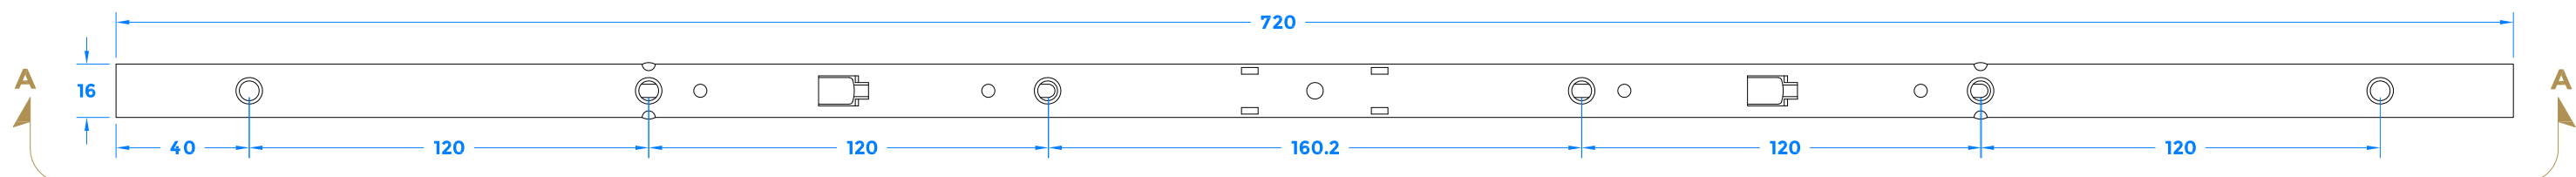

Drawing Revision History		
Revision	Description/Change	Date
A	Release	15/6/2023

coastal-group.com
Shaping the future.

COASTAL

Part Number / Drawing Title:
FE0720-SV - Tritus Flush 12mm Ear Type Espag Bolt (Central)

Product Range:
Tritus Casement Window

Material: Silver Passivated

Additional Info: 12mm Ear Version

Date Drawn: 15/06/2023

Drawn By: Philip Walklett

Part Number: FE0720-SV

File Name: FE0720-SV.dwg

Revision: A

Drawing Scale: Not to Scale

Sheet Number: 1 of 1

THIRD ANGLE PROJECTION

This drawing and specification are the property of Coastal Specialist Ironmongery Ltd, they are issued in strict confidence and shall not be reproduced, copied or used without written permission.
EAOE - All dimensions are specified in mm.