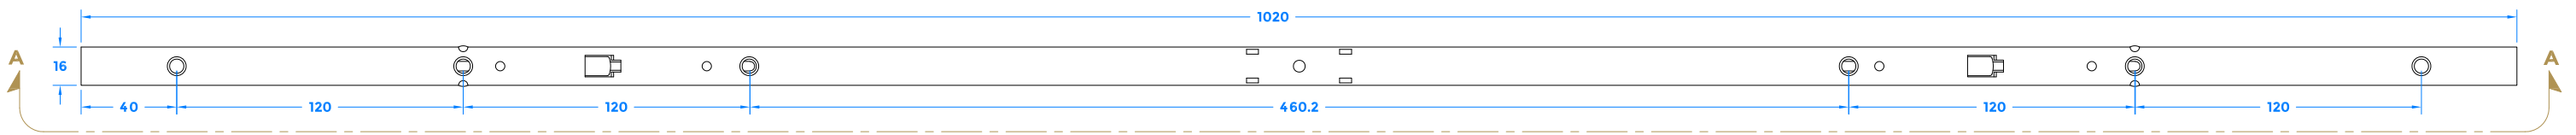

Drawing Revision History		
Revision	Description/Change	Date
A	Release	15/6/2023

[coastal-group.com](http://coastal-group.com)  
*Shaping the future.*

**COASTAL**

Part Number / Drawing Title:  
**FE1020-SV - Tritus Flush 12mm Ear Type Espag Bolt (Central)**

Product Range:  
**Tritus Casement Window**

Material: Silver Passivated

Additional Info: 12mm Ear Version

Date Drawn: 15/06/2023

Drawn By: Phillip Walklett

Part Number: FE1020-SV

File Name: FE1020-SV.dwg

Revision: A

Drawing Scale: Not to Scale

Sheet Number: 1 of 1

THIRD ANGLE PROJECTION 

This drawing and specification are the property of Coastal Specialist Ironmongery Ltd, they are issued in strict confidence and shall not be reproduced, copied or used without written permission.  
 EGOE - All dimensions are specified in mm.