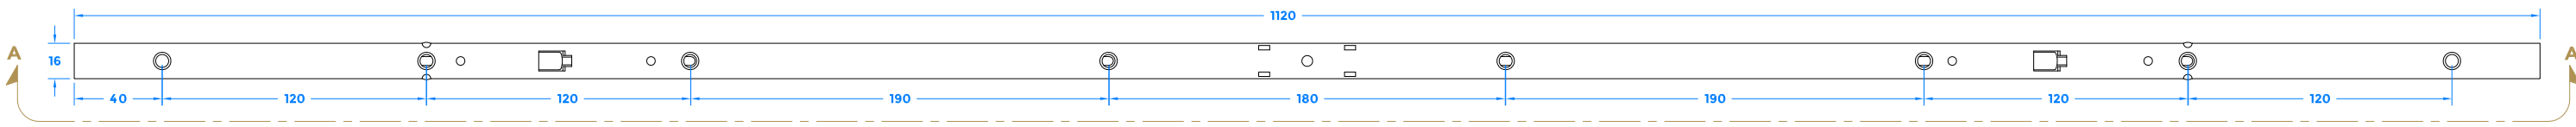

Drawing Revision History		
Revision	Description/Change	Date
A	Release	15/6/2023

coastal-group.com
Shaping the future.

COASTAL

Part Number / Drawing Title:
FE1120-SV - Tritus Flush 12mm Ear Type Espag Bolt (Central)

Product Range:
Tritus Casement Window

Material: Silver Passivated

Additional Info: 12mm Ear Version

Date Drawn: 15/06/2023

Drawn By: Philip Walklett

Part Number: FE1120-SV

File Name: FE1120-SV.dwg

Revision: A

Drawing Scale: Not to Scale

Sheet Number: 1 of 1

THIRD ANGLE PROJECTION

This drawing and specification are the property of Coastal Specialist Ironmongery Ltd, they are issued in strict confidence and shall not be reproduced, copied or used without written permission.
EAOE - All dimensions are specified in mm.