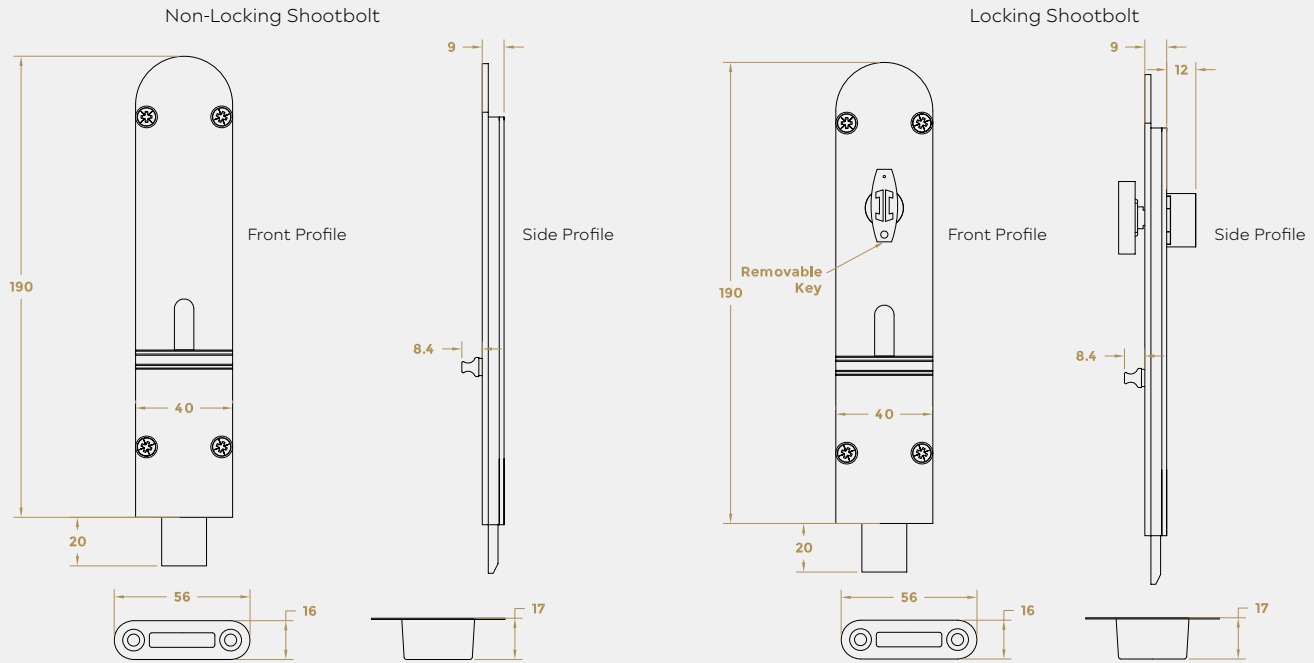

Visit www.coastal-group.com for CAD drawings

FINISHES:

PART NUMBER	PRODUCT DESCRIPTION	FINISH	UNITS
FB190S-SC	190mm Non locking flush bolt - outward	SC	Each
FB190C-CP	190mm Non locking flush bolt - outward	CP	Each
FB190G-BP	190mm Non locking flush bolt - outward	BP	Each
FB190B-BK	190mm Non locking flush bolt - outward	BK	Each
FB190LS-SC	190mm Locking flush bolt - outward	SC	Each
FB190LC-CP	190mm Locking flush bolt - outward	CP	Each
FB190LG-BP	190mm Locking flush bolt - outward	BP	Each
FB190LB-BK	190mm Locking flush bolt - outward	BK	Each
FB450S-SC	450mm Non locking flush bolt - outward	SC	Each
FB450C-CP	450mm Non locking flush bolt - outward	CP	Each
FB450G-BP	450mm Non locking flush bolt - outward	BP	Each
FB450B-BK	450mm Non locking flush bolt - outward	BK	Each
FB600S-SC	600mm Non locking flush bolt - outward	SC	Each
FB600C-CP	600mm Non locking flush bolt - outward	CP	Each
FB600G-BP	600mm Non locking flush bolt - outward	BP	Each
FB600B-BK	600mm Non locking flush bolt - outward	BK	Each

COASTAL

Shaping the future.