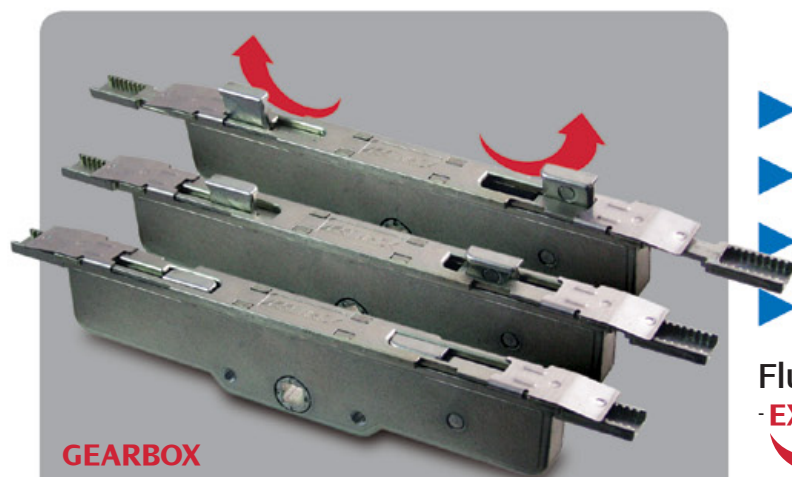

RIEGEL

Window Espagnolette

RIEGEL 2 claw Gearbox

Stock Code
EXG-22, EXG-25

RIEGEL Extension Pieces

Stock Code
EXE-1, EXE-2, EXE-3, EXE-4
EXE-5, EXE-6, EXE-7

GEARBOX locking mechanism

The patented claw locking mechanism provides secure engagement with a substantial die-cast keep. This reliable system is now fitted to millions of windows throughout the UK.

RIEGEL parts

Stock Code	Description
EXE-1-SV	135mm Extension piece to fit 312 - 448mm rebate
EXE-2-SV	165mm Extension piece to fit 372 - 508mm rebate
EXE-3-SV	261mm Extension piece to fit 442 - 702mm rebate
EXE-4-SV	261mm Extension piece to fit 502 - 702mm rebate
EXE-5-SV	390mm Extension piece to fit 702 - 962mm rebate
EXE-6-SV	520mm Extension piece to fit 958 - 1218mm rebate
EXE-7-SV	650mm Extension piece to fit 1218 - 1482mm rebate
EXD300-EXT-SV	300mm Extension bar
EXG-22-SV	Gearbox to fit 22mm backset
EXG-25-SV	Gearbox to fit 25mm backset - Storm
EXK-4-SV	Centre keep inc. Night vent - Storm
EXK-5-SV	Shootbolt keep LH Night vent - Storm
EXK-6-SV	Shootbolt keep RH Night vent - Flush
EXK-7-SV	Shootbolt keep inc. Night vent - Flush
EXK-9-SV	Centre keep inc. Night vent

Flush centre
keep - **EXK-9**

Storm
centre
keep
- **EXK-4**

- ▶ Secure
- ▶ Simple
- ▶ Adaptable
- ▶ Robust

Flush Keep
- **EXK-7**

Storm Keep - **EXK-5/6**
(One L/H & R/H required per sash)

Connecting Craftsmanship with Solutions...