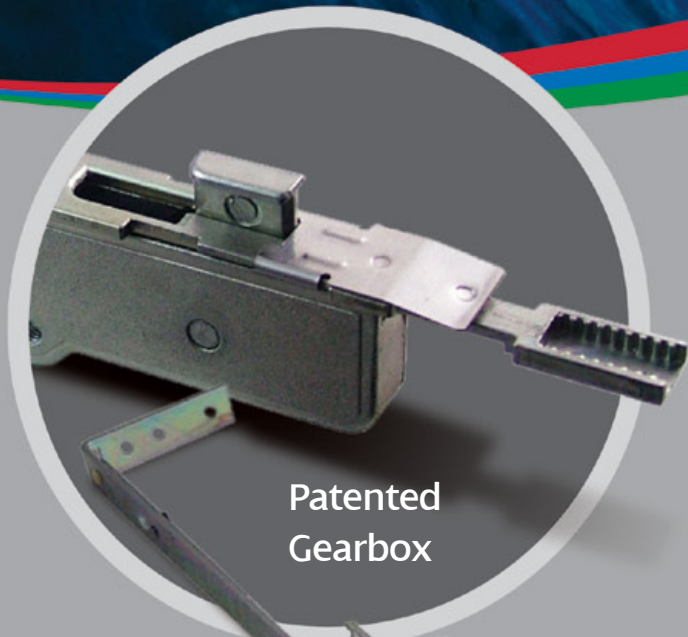

RIEGEL

Window Espagnolette

Patented
Gearbox

- ▶ Secure by Design
- ▶ Works for Storm or Flush Windows
- ▶ Simple to Install
- ▶ Robust Die-Cast Gearbox
- ▶ Bi-Directional Die-Cast Claws
- ▶ Night Vent
- ▶ Fits all Eurogroove systems

RIEGEL

RIEGEL is a market-leading product that consistently enables joiners to sell effective solutions to their customers. It offers first-rate security features with longevity and reliability, no other window locking system can match for value. The system features a multi-point locking system that ensures each window is sealed against the weather and unwanted visitors, supported by an insurance-backed guarantee scheme.

RIEGEL

Window Espagnolette

RIEGEL 2 claw Gearbox

Stock Code
EXG-22, EXG-25

RIEGEL Extension Pieces

Stock Code
EXE-1, EXE-2, EXE-3, EXE-4
EXE-5, EXE-6, EXE-7

GEARBOX locking mechanism

The patented claw locking mechanism provides secure engagement with a substantial die-cast keep. This reliable system is now fitted to millions of windows throughout the UK.