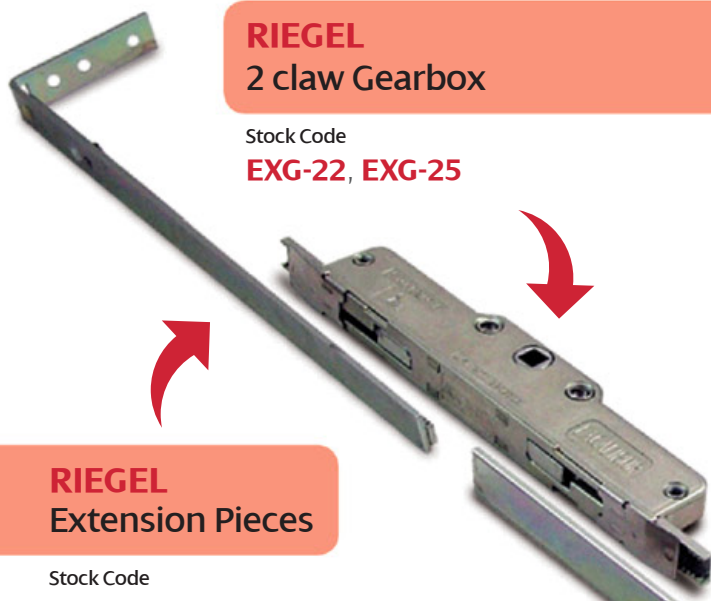

RIEGEL

Window Espagnolette

Patented
Gearbox

- ▶ Secure by Design
- ▶ Works for Storm or Flush Windows
- ▶ Simple to Install
- ▶ Robust Die-Cast Gearbox
- ▶ Bi-Directional Die-Cast Claws
- ▶ Night Vent
- ▶ Fits all Eurogroove systems

RIEGEL

RIEGEL is a market-leading product that consistently enables joiners to sell effective solutions to their customers. It offers first-rate security features with longevity and reliability, no other window locking system can match for value. The system features a multi-point locking system that ensures each window is sealed against the weather and unwanted visitors, supported by an insurance-backed guarantee scheme.

RIEGEL

Window Espagnolette

RIEGEL 2 claw Gearbox

Stock Code
EXG-22, EXG-25

RIEGEL Extension Pieces

Stock Code
EXE-1, EXE-2, EXE-3, EXE-4
EXE-5, EXE-6, EXE-7

GEARBOX locking mechanism

The patented claw locking mechanism provides secure engagement with a substantial die-cast keep. This reliable system is now fitted to millions of windows throughout the UK.

RIEGEL parts

Stock Code	Description
EXE-1-SV	135mm Extension piece to fit 312 - 448mm rebate
EXE-2-SV	165mm Extension piece to fit 372 - 508mm rebate
EXE-3-SV	261mm Extension piece to fit 442 - 702mm rebate
EXE-4-SV	261mm Extension piece to fit 502 - 702mm rebate
EXE-5-SV	390mm Extension piece to fit 702 - 962mm rebate
EXE-6-SV	520mm Extension piece to fit 958 - 1218mm rebate
EXE-7-SV	650mm Extension piece to fit 1218 - 1482mm rebate
EXD300-EXT-SV	300mm Extension bar
EXG-22-SV	Gearbox to fit 22mm backset
EXG-25-SV	Gearbox to fit 25mm backset - Storm
EXK-4-SV	Centre keep inc. Night vent - Storm
EXK-5-SV	Shootbolt keep LH Night vent - Storm
EXK-6-SV	Shootbolt keep RH Night vent - Flush
EXK-7-SV	Shootbolt keep inc. Night vent - Flush
EXK-9-SV	Centre keep inc. Night vent