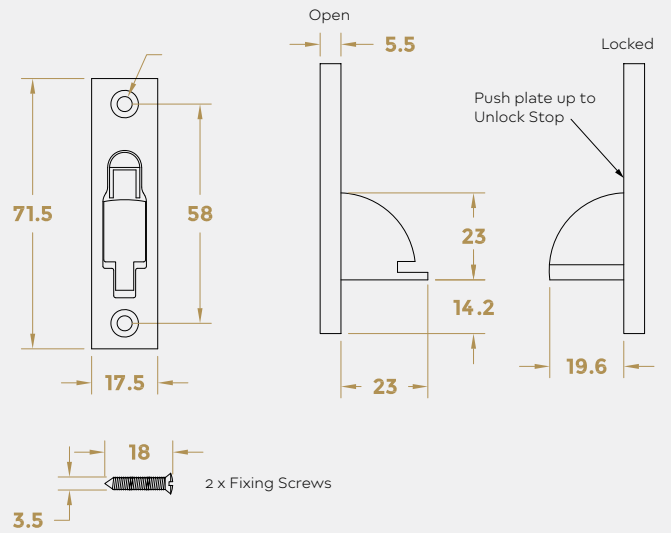

SWS40S

Visit www.coastal-group.com for CAD drawings

FINISHES: