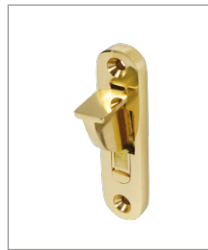

# GLACE RANGE WEEKES SECURITY SASH STOP

Product Code: SWS40

LIT-DC-SWS40

## *Solid Brass Hardware Range*

- Prevents the sash from opening beyond the stop
- Allows the window to be opened slightly for ventilation while maintaining a level of security
- Classic traditional fitting available in radius and square end
- No key required to operate

**COASTAL**

*Shaping the future.*

SWS40R

SWS40S

Visit [www.coastal-group.com](http://www.coastal-group.com) for CAD drawings

FINISHES:

**SN**  
Satin Nickel

**PC**  
Polished Chrome

**SB**  
Satin Brass

**BP**  
Polished Brass

**ORZ**  
Oil Rubbed Bronze

**ABR**  
Antique Brass

PART NUMBER	PRODUCT DESCRIPTION	FINISH	UNITS
SWS40R-SN	Weekes security sash stop – radius end	<b>SN</b>	Each
SWS40R-PC	Weekes security sash stop – radius end	<b>PC</b>	Each
SWS40R-SB	Weekes security sash stop – radius end	<b>SB</b>	Each
SWS40R-BP	Weekes security sash stop – radius end	<b>BP</b>	Each
SWS40R-ORZ	Weekes security sash stop – radius end	<b>ORZ</b>	Each
SWS40R-ABR	Weekes security sash stop – radius end	<b>ABR</b>	Each
SWS40S-SN	Weekes security sash stop – square end	<b>SN</b>	Each
SWS40S-PC	Weekes security sash stop – square end	<b>PC</b>	Each
SWS40S-SB	Weekes security sash stop – square end	<b>SB</b>	Each
SWS40S-BP	Weekes security sash stop – square end	<b>BP</b>	Each
SWS40S-ORZ	Weekes security sash stop – square end	<b>ORZ</b>	Each
SWS40S-ABR	Weekes security sash stop – square end	<b>ABR</b>	Each