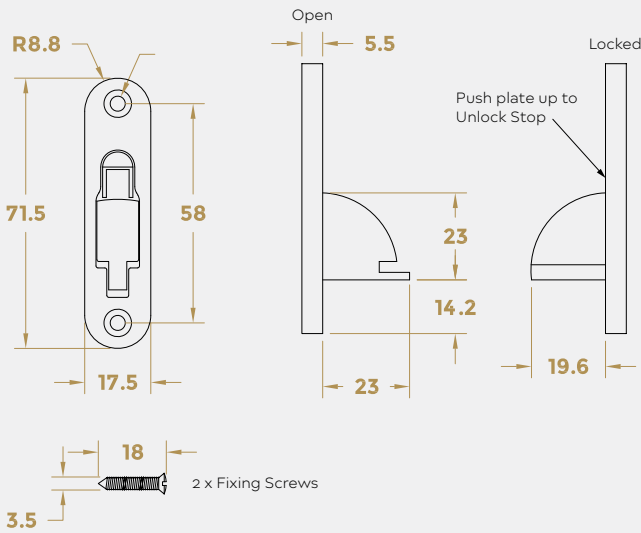

SWS40R

SWS40S

Visit www.coastal-group.com for CAD drawings

FINISHES:

PART NUMBER	PRODUCT DESCRIPTION	FINISH	UNITS
SWS40R-SN	Weekes security sash stop – radius end	SN	Each
SWS40R-PC	Weekes security sash stop – radius end	PC	Each
SWS40R-SB	Weekes security sash stop – radius end	SB	Each
SWS40R-BP	Weekes security sash stop – radius end	BP	Each
SWS40R-ORZ	Weekes security sash stop – radius end	ORZ	Each
SWS40R-ABR	Weekes security sash stop – radius end	ABR	Each
SWS40S-SN	Weekes security sash stop – square end	SN	Each
SWS40S-PC	Weekes security sash stop – square end	PC	Each
SWS40S-SB	Weekes security sash stop – square end	SB	Each
SWS40S-BP	Weekes security sash stop – square end	BP	Each
SWS40S-ORZ	Weekes security sash stop – square end	ORZ	Each
SWS40S-ABR	Weekes security sash stop – square end	ABR	Each

COASTAL

Shaping the future.