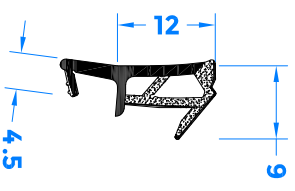

Drawing Revision History		
Revision	Description / Change	Date
A	Release to Coastal Template	05/04/24

SPV124-18

SPV124-19

SPV124-15

SPV124-12

COASTAL
Shaping the future
 coastal-group.com

Part Number / Drawing Title:
SPV124 Range (19/18/15/12mm)
Deventer Tempo TE Weatherseal

Product Range:
Dveneter Weatherseal

Material:	
Additional Info:	
Date Drawn:	05/04/24
Drawn By:	Philip Walklett
Part Number:	
File Name:	CG-SPV124.dwg
Revision:	A
Drawing Scale:	Not To Scale
Sheet Number:	1 of 1

THIRD ANGLE PROJECTION

 This drawing and specification are the property of Coastal Specialist Technology Ltd. They are issued in strict confidence and shall not be reproduced, copied or used in any way without the prior written consent of Coastal Specialist Technology Ltd. All dimensions are specified in mm.