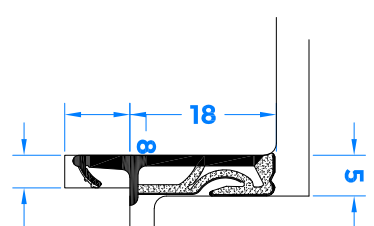

Drawing Revision History		
Revision	Description / Change	Date
A	Release to Coastal Template	05/04/24

SPV124-18

SPV124-19

SPV124-15

SPV124-12

COASTAL
Shaping the future
 coastal-group.com

Part Number / Drawing Title:
SPV124 Range (19/18/15/12mm)
Deventer Tempo TE Weatherseal

Product Range:
Dveneter Weatherseal

Material:	
Additional Info:	
Date Drawn:	05/04/24
Drawn By:	Philip Walklett
Part Number:	
File Name:	CG-SPV124.dwg
Revision:	A
Drawing Scale:	Not To Scale
Sheet Number:	1 of 1

THIRD ANGLE PROJECTION

 This drawing and specification are the property of Coastal Specialist Technology Ltd. They are issued in strict confidence and shall not be reproduced, copied or used in any way without the prior written consent of Coastal Specialist Technology Ltd. All dimensions are specified in mm.