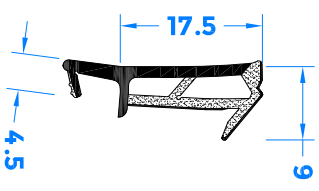

Drawing Revision History		
Revision	Description / Change	Date
A	Release to Coastal Template	05/04/24

SPV124-18

SPV124-19

SPV124-15

SPV124-12

COASTAL
Shaping the future
 coastal-group.com

Part Number / Drawing Title:
SPV124 Range (19/18/15/12mm)
Deventer Tempo TE Weatherseal

Product Range:
Dveneter Weatherseal

Material:	
Additional Info:	
Date Drawn:	05/04/24
Drawn By:	Philip Walklett
Part Number:	
File Name:	CG-SPV124.dwg
Revision:	A
Drawing Scale:	Not To Scale
Sheet Number:	1 of 1

THIRD ANGLE PROJECTION

 This drawing and specification are the property of Coastal Specialist Technology Ltd. They are issued in strict confidence and shall not be reproduced, copied or used in any way without the prior written consent of Coastal Specialist Technology Ltd. All dimensions are specified in mm.