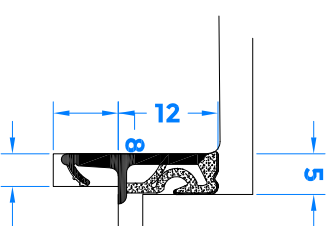

Drawing Revision History		
Revision	Description / Change	Date
A	Release to Coastal Template	05/04/24

SPV124-18

SPV124-19

SPV124-15

SPV124-12

COASTAL
Shaping the future
 coastal-group.com

Part Number / Drawing Title:
SPV124 Range (19/18/15/12mm)
Deventer Tempo TE Weatherseal

Product Range:
Dveneter Weatherseal

Material:	
Additional Info:	
Date Drawn:	05/04/24
Drawn By:	Philip Walklett
Part Number:	
File Name:	CG-SPV124.dwg
Revision:	A
Drawing Scale:	Not To Scale
Sheet Number:	1 of 1

THIRD ANGLE PROJECTION

 This drawing and specification are the property of Coastal Specialist Technology Ltd. They are issued in strict confidence and shall not be reproduced, copied or used in any way without the prior written consent of Coastal Specialist Technology Ltd. All dimensions are specified in mm.