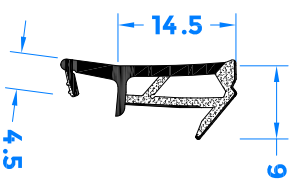

Drawing Revision History		
Revision	Description / Change	Date
A	Release to Coastal Template	05/04/24

SPV124-18

SPV124-19

SPV124-15

SPV124-12

COASTAL
Shaping the future
 coastal-group.com

Part Number / Drawing Title:
SPV124 Range (19/18/15/12mm)
Deventer Tempo TE Weatherseal

Product Range:
Dveneter Weatherseal

Material:	
Additional Info:	
Date Drawn:	05/04/24
Drawn By:	Philip Walklett
Part Number:	
File Name:	CG-SPV124.dwg
Revision:	A
Drawing Scale:	Not To Scale
Sheet Number:	1 of 1

THIRD ANGLE PROJECTION

 This drawing and specification are the property of Coastal Specialist Technology Ltd. They are issued in strict confidence and shall not be reproduced, copied or used in any way without the prior written consent of Coastal Specialist Technology Ltd. All dimensions are specified in mm.