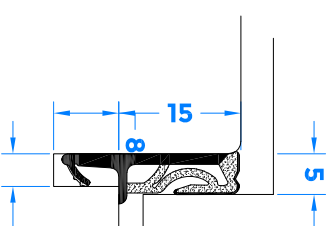

Drawing Revision History		
Revision	Description / Change	Date
A	Release to Coastal Template	05/04/24

SPV124-18

SPV124-19

SPV124-15

SPV124-12

COASTAL
Shaping the future
 coastal-group.com

Part Number / Drawing Title:
SPV124 Range (19/18/15/12mm)
Deventer Tempo TE Weatherseal

Product Range:
Dveneter Weatherseal

Material:	
Additional Info:	
Date Drawn:	05/04/24
Drawn By:	Philip Walklett
Part Number:	
File Name:	CG-SPV124.dwg
Revision:	A
Drawing Scale:	Not To Scale
Sheet Number:	1 of 1

THIRD ANGLE PROJECTION

 This drawing and specification are the property of Coastal Specialist Technology Ltd. They are issued in strict confidence and shall not be reproduced, copied or used in any way without the prior written consent of Coastal Specialist Technology Ltd. All dimensions are specified in mm.