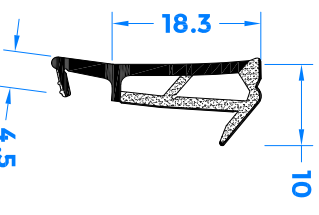

Drawing Revision History		
Revision	Description / Change	Date
A	Release to Coastal Template	05/04/24

SPV124-18

SPV124-19

SPV124-15

SPV124-12

COASTAL
Shaping the future
 coastal-group.com

Part Number / Drawing Title:
SPV124 Range (19/18/15/12mm)
Deventer Tempo TE Weatherseal

Product Range:
Dveneter Weatherseal

Material:	
Additional Info:	
Date Drawn:	05/04/24
Drawn By:	Philip Walklett
Part Number:	
File Name:	CG-SPV124.dwg
Revision:	A
Drawing Scale:	Not To Scale
Sheet Number:	1 of 1

THIRD ANGLE PROJECTION

 This drawing and specification are the property of Coastal Specialist Technology Ltd. They are issued in strict confidence and shall not be reproduced, copied or used in any way without the prior written consent of Coastal Specialist Technology Ltd. All dimensions are specified in mm.