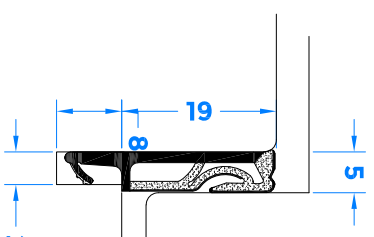

Drawing Revision History		
Revision	Description / Change	Date
A	Release to Coastal Template	05/04/24

SPV124-18

SPV124-19

SPV124-15

SPV124-12

COASTAL
Shaping the future
 coastal-group.com

Part Number / Drawing Title:
SPV124 Range (19/18/15/12mm)
Deventer Tempo TE Weatherseal

Product Range:
Dveneter Weatherseal

Material:	
Additional Info:	
Date Drawn:	05/04/24
Drawn By:	Philip Walklett
Part Number:	
File Name:	CG-SPV124.dwg
Revision:	A
Drawing Scale:	Not To Scale
Sheet Number:	1 of 1

THIRD ANGLE PROJECTION

 This drawing and specification are the property of Coastal Specialist Technology Ltd. They are issued in strict confidence and shall not be reproduced, copied or used in any way without the prior written consent of Coastal Specialist Technology Ltd. All dimensions are specified in mm.