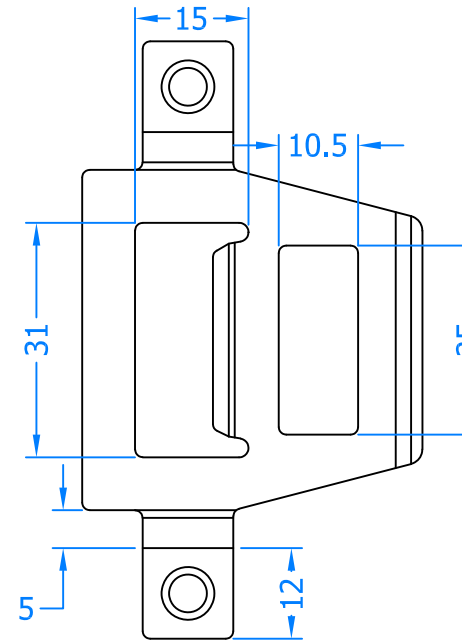

*Innovating & Upgrading the Style,
Performance & Longevity of
External Doors & Windows Globally.*

Coastal Specialist Ironmongery Ltd.

Global House, Bojea Industrial Estate, Trethowel, St Austell, PL25 5RJ
t | 01726 871725 - f | 01726 871731 - e | sales@coastal-group.com
w | www.coastal-group.com

Drawing Title:

**FCK300
Night Vent Keep with Lip Return**

Product Range:

Tritus Flush Slide/Top Hung

Additional Info:

Date Drawn: 06/08/2018

Drawn By: Phil Walklett

Part Number: FCK300-SV

File Name: CG-FCK300-SV.dwg

Revision: A

Drawing Scale: 1:1@A4

Sheet Number: 1 of 1

THIRD ANGLE PROJECTION