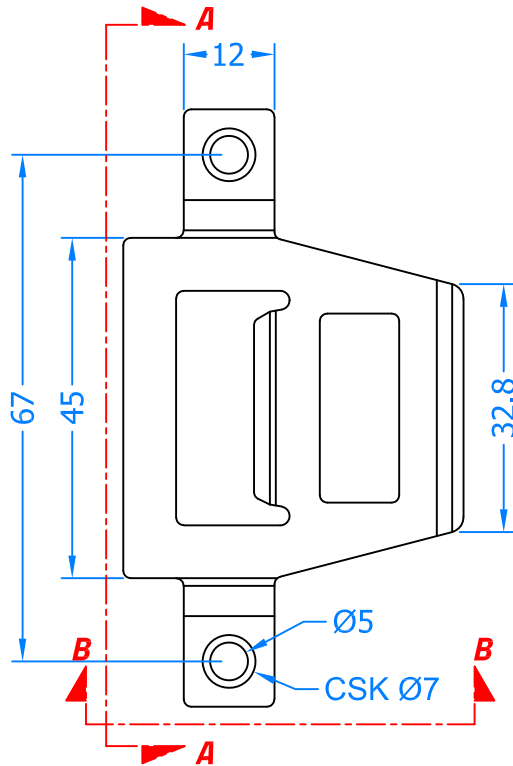

*Innovating & Upgrading the Style,
Performance & Longevity of
External Doors & Windows Globally.*

Coastal Specialist Ironmongery Ltd.

Global House, Bojea Industrial Estate, Trethowel, St Austell, PL25 5RJ
t | 01726 871725 - f | 01726 871731 - e | sales@coastal-group.com
w | www.coastal-group.com

Drawing Title:

**FCK300
Night Vent Keep with Lip Return**

Product Range:

Tritus Flush Slide/Top Hung

Additional Info:

Date Drawn: 06/08/2018

Drawn By: Phil Walklett

Part Number: FCK300-SV

File Name: CG-FCK300-SV.dwg

Revision: A

Drawing Scale: 1:1@A4

Sheet Number: 1 of 1

THIRD ANGLE PROJECTION