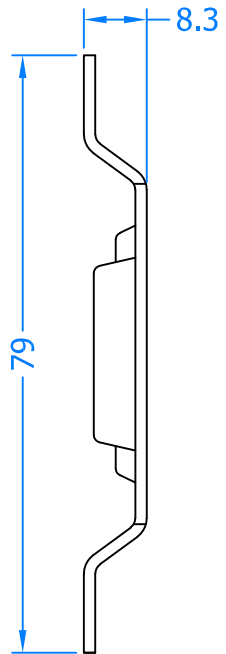

Section A-A