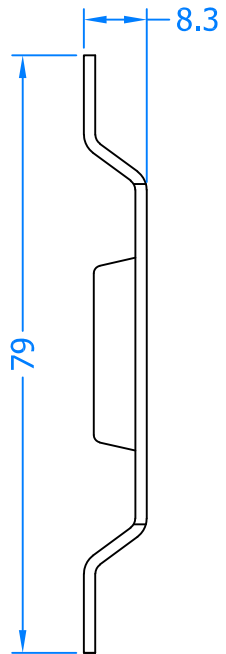

Section A-A