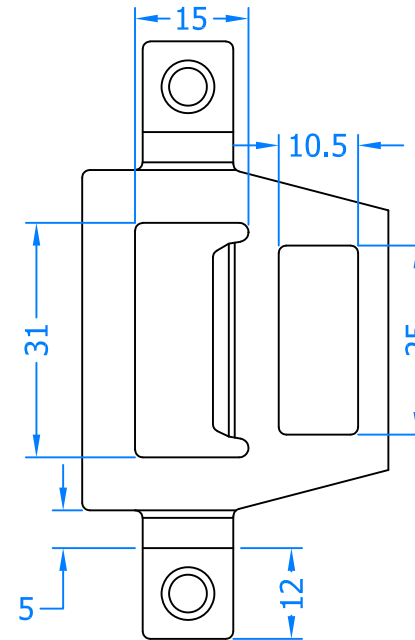

**Innovating & Upgrading the Style,
Performance & Longevity of
External Doors & Windows Globally.**

Coastal Specialist Ironmongery Ltd.

Global House, Bojea Industrial Estate, Trethowel, St Austell, PL25 5RJ
t | 01726 871725 - f | 01726 871731 - e | sales@coastal-group.com
w | www.coastal-group.com

Drawing Title:

**FCK350
Night Vent Keep**

Product Range:

Tritus Flush Side/Top Hung

Additional Info:

Date Drawn: 07/08/2018

Drawn By: Phil Walklett

Part Number: FCK350-SV

File Name: CG-FCK350-SV.dwg

Revision: A

Drawing Scale: 1:1@A4

Sheet Number: 1 of 1

THIRD ANGLE PROJECTION