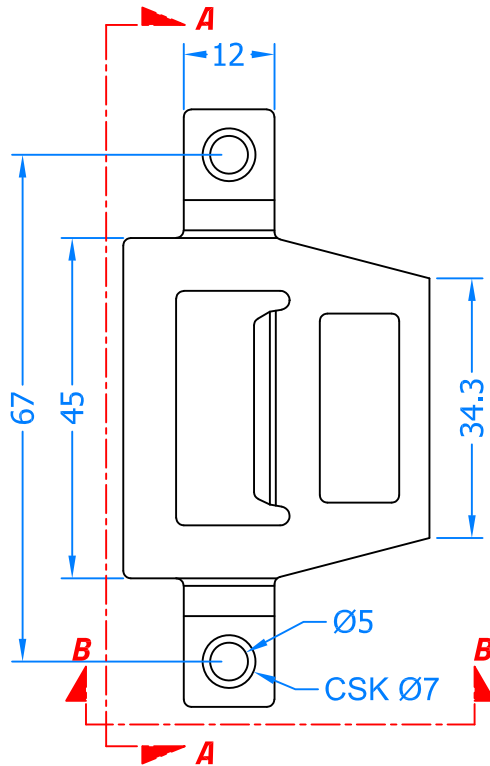

**Innovating & Upgrading the Style,
Performance & Longevity of
External Doors & Windows Globally.**

Coastal Specialist Ironmongery Ltd.

Global House, Bojea Industrial Estate, Trethowel, St Austell, PL25 5RJ
t | 01726 871725 - f | 01726 871731 - e | sales@coastal-group.com
w | www.coastal-group.com

Drawing Title:

**FCK350
Night Vent Keep**

Product Range:

Tritus Flush Side/Top Hung

Additional Info:

Date Drawn: 07/08/2018

Drawn By: Phil Walklett

Part Number: FCK350-SV

File Name: CG-FCK350-SV.dwg

Revision: A

Drawing Scale: 1:1@A4

Sheet Number: 1 of 1

THIRD ANGLE PROJECTION