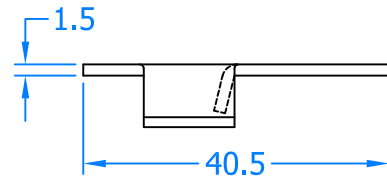

REVISION HISTORY

Revision	Description	Drawn	Date
A	Release	PW	7/8/18

Section B-B