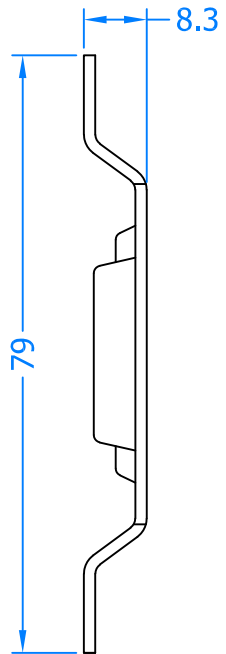

Section A-A