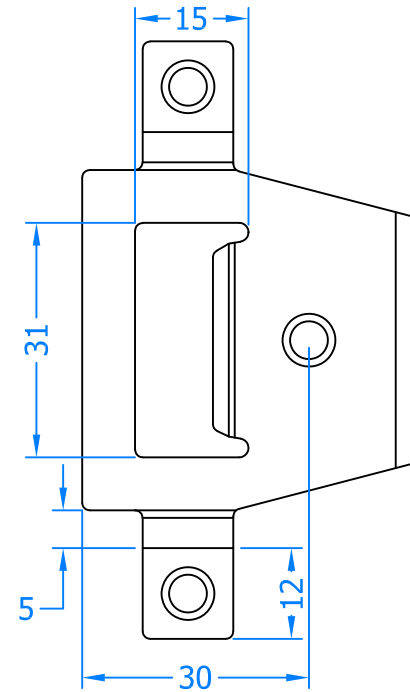

**Innovating & Upgrading the Style,
Performance & Longevity of
External Doors & Windows Globally.**

Coastal Specialist Ironmongery Ltd.

Global House, Bojea Industrial Estate, Trethowel, St Austell, PL25 5RJ
t | 01726 871725 - f | 01726 871731 - e | sales@coastal-group.com
w | www.coastal-group.com

Drawing Title:

**FCK200
Single Keep with Lip Return**

Product Range:

Tritus Flush Side/Top Hung

Additional Info:

Date Drawn: 07/08/2018

Drawn By: Phil Walklett

Part Number: FCK200-SV

File Name: CG-FCK200-SV.dwg

Revision: A

Drawing Scale: 1:1@A4

Sheet Number: 1 of 1

THIRD ANGLE PROJECTION