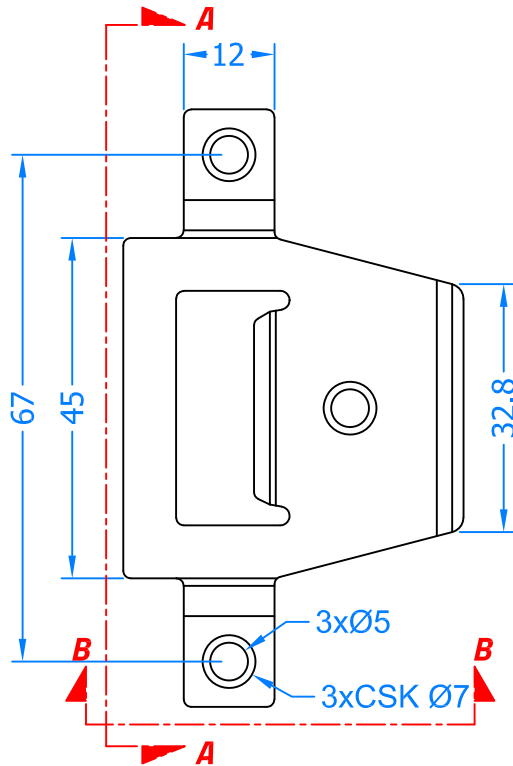

**Innovating & Upgrading the Style,
Performance & Longevity of
External Doors & Windows Globally.**

Coastal Specialist Ironmongery Ltd.

Global House, Bojea Industrial Estate, Trethowel, St Austell, PL25 5RJ
t | 01726 871725 - f | 01726 871731 - e | sales@coastal-group.com
w | www.coastal-group.com

Drawing Title:

**FCK200
Single Keep with Lip Return**

Product Range:

Tritus Flush Side/Top Hung

Additional Info:

Date Drawn: 07/08/2018

Drawn By: Phil Walklett

Part Number: FCK200-SV

File Name: CG-FCK200-SV.dwg

Revision: A

Drawing Scale: 1:1@A4

Sheet Number: 1 of 1

THIRD ANGLE PROJECTION