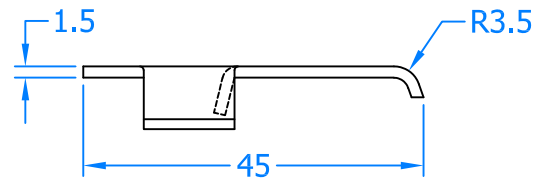

REVISION HISTORY

Revision	Description	Drawn	Date
A	Release	PW	8/8/18

Section B-B