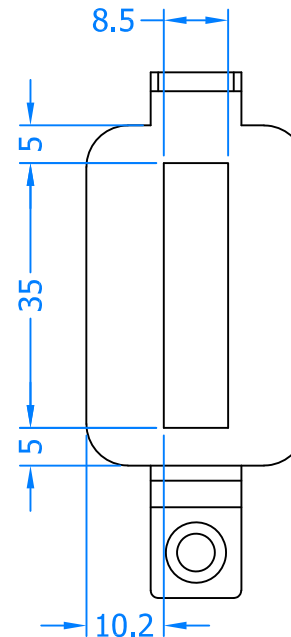

*Innovating & Upgrading the Style,
Performance & Longevity of
External Doors & Windows Globally.*

Coastal Specialist Ironmongery Ltd.

Global House, Bojea Industrial Estate, Trethowel, St Austell, PL25 5RJ
t | 01726 871725 - f | 01726 871731 - e | sales@coastal-group.com
w | www.coastal-group.com

Drawing Title:

**FCK800
Shootbolt Top Corner Keep**

Product Range:

Tritus Flush Side/Top Hung

Additional Info: **Universal**

Date Drawn: **08/08/2018**

Drawn By: **Phil Walklett**

Part Number: **FCK800-SV**

File Name: **CG-FCK800-SV.dwg**

Revision: **A**

Drawing Scale: **1:1@A4**

Sheet Number: **1 of 1**

THIRD ANGLE PROJECTION