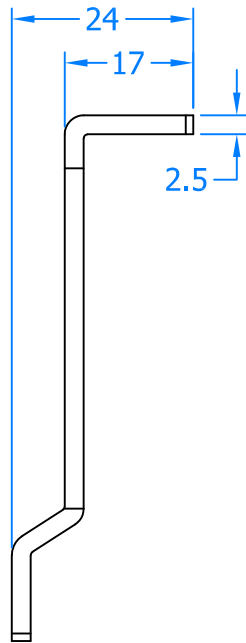

Section A-A