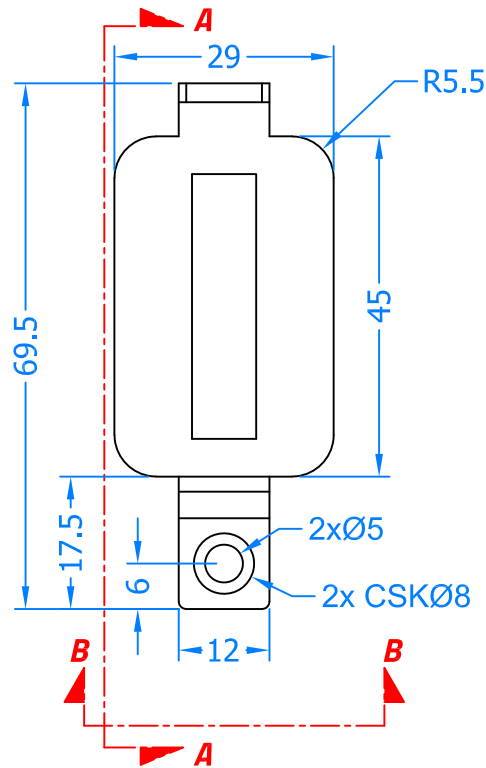

*Innovating & Upgrading the Style,
Performance & Longevity of
External Doors & Windows Globally.*

Coastal Specialist Ironmongery Ltd.

Global House, Bojea Industrial Estate, Trethowel, St Austell, PL25 5RJ
t | 01726 871725 - f | 01726 871731 - e | sales@coastal-group.com
w | www.coastal-group.com

Drawing Title:

**FCK800
Shootbolt Top Corner Keep**

Product Range:

Tritus Flush Side/Top Hung

Additional Info: **Universal**

Date Drawn: **08/08/2018**

Drawn By: **Phil Walklett**

Part Number: **FCK800-SV**

File Name: **CG-FCK800-SV.dwg**

Revision: **A**

Drawing Scale: **1:1@A4**

Sheet Number: **1 of 1**

THIRD ANGLE PROJECTION