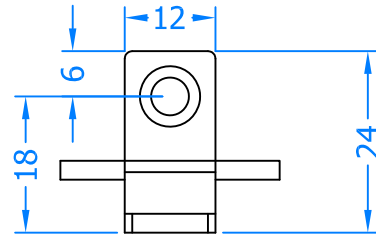

REVISION HISTORY

Revision	Description	Drawn	Date
A	Release	PW	8/8/18

Section B-B