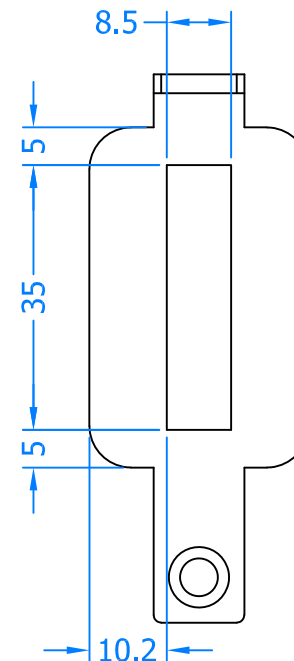

*Innovating & Upgrading the Style,
Performance & Longevity of
External Doors & Windows Globally.*

Coastal Specialist Ironmongery Ltd.

Global House, Bojea Industrial Estate, Trethowel, St Austell, PL25 5RJ
t | 01726 871725 - f | 01726 871731 - e | sales@coastal-group.com
w | www.coastal-group.com

Drawing Title:

**FCK900
Shootbolt Bottom Corner Keep**

Product Range:

Tritus Flush Side/Top Hung

Additional Info: **Universal**

Date Drawn: 08/08/2018

Drawn By: Phil Walklett

Part Number: **FCK900-SV**

File Name: CG-FCK900-SV.dwg

Revision: **A**

Drawing Scale: 1:1@A4

Sheet Number: 1 of 1

THIRD ANGLE PROJECTION