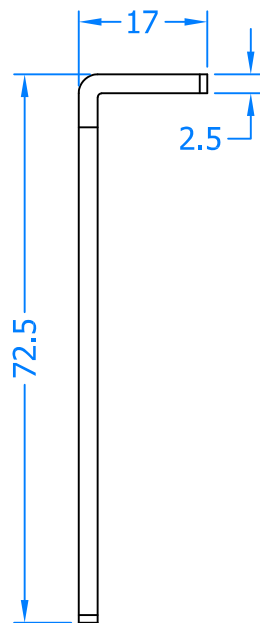

Section A-A