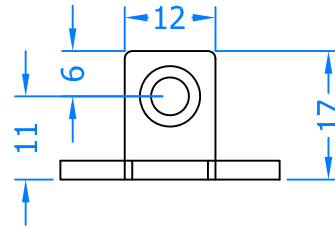

REVISION HISTORY

Revision	Description	Drawn	Date
A	Release	PW	8/8/18

Section B-B