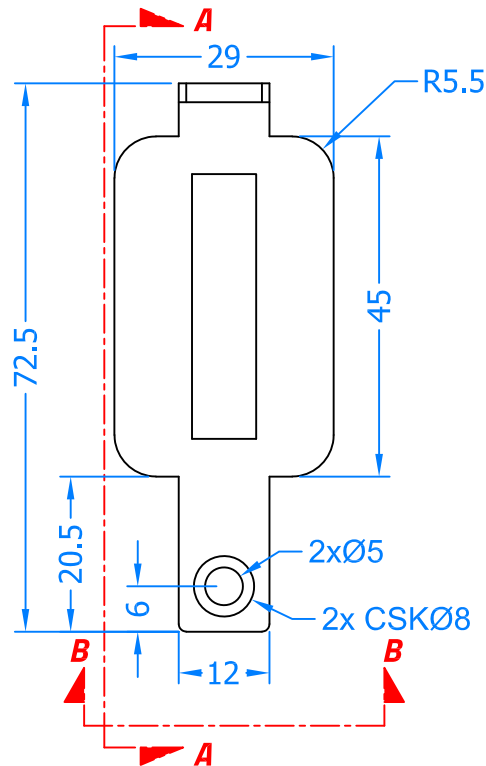

*Innovating & Upgrading the Style,
Performance & Longevity of
External Doors & Windows Globally.*

Coastal Specialist Ironmongery Ltd.

Global House, Bojea Industrial Estate, Trethowel, St Austell, PL25 5RJ
t | 01726 871725 - f | 01726 871731 - e | sales@coastal-group.com
w | www.coastal-group.com

Drawing Title:

**FCK900
Shootbolt Bottom Corner Keep**

Product Range:

Tritus Flush Side/Top Hung

Additional Info: **Universal**

Date Drawn: 08/08/2018

Drawn By: Phil Walklett

Part Number: **FCK900-SV**

File Name: CG-FCK900-SV.dwg

Revision: **A**

Drawing Scale: 1:1@A4

Sheet Number: 1 of 1

THIRD ANGLE PROJECTION