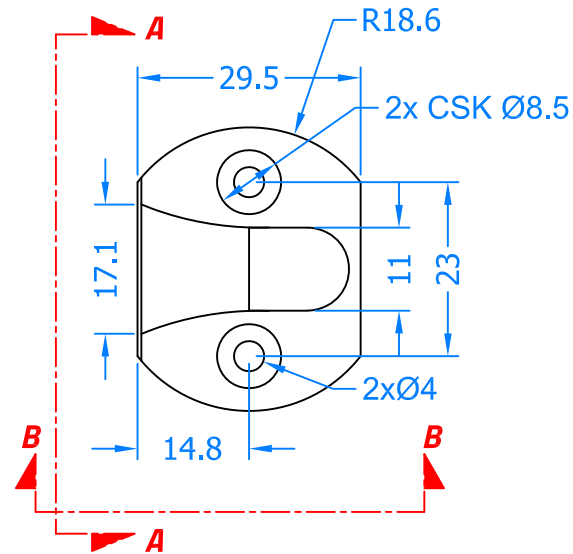

Section B-B

**Innovating & Upgrading the Style,
Performance & Longevity of
External Doors & Windows Globally.**

Coastal Specialist Ironmongery Ltd.

Global House, Bojea Industrial Estate, Trethowel, St Austell, PL25 5RJ
t | 01726 871725 - f | 01726 871731 - e | sales@coastal-group.com
w | www.coastal-group.com

Drawing Title:

**FCK500
Lead-In Cill Guide**

Product Range:

Tritus Flush Top Hung

Additional Info: **Used with Mushroom Type Espag Bolt**

Date Drawn: 08/08/2018

Drawn By: Phil Walklett

Part Number: FCK500-SV

File Name: CG-FCK500-SV.dwg

Revision: A

Drawing Scale: 1:1@A4

Sheet Number: 1 of 1

THIRD ANGLE PROJECTION