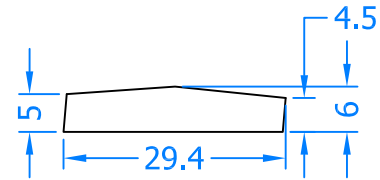

REVISION HISTORY

Revision	Description	Drawn	Date
A	Release	PW	8/8/18

Section B-B