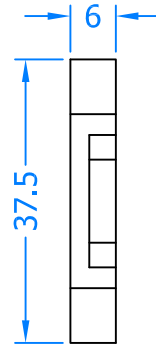

Section A-A