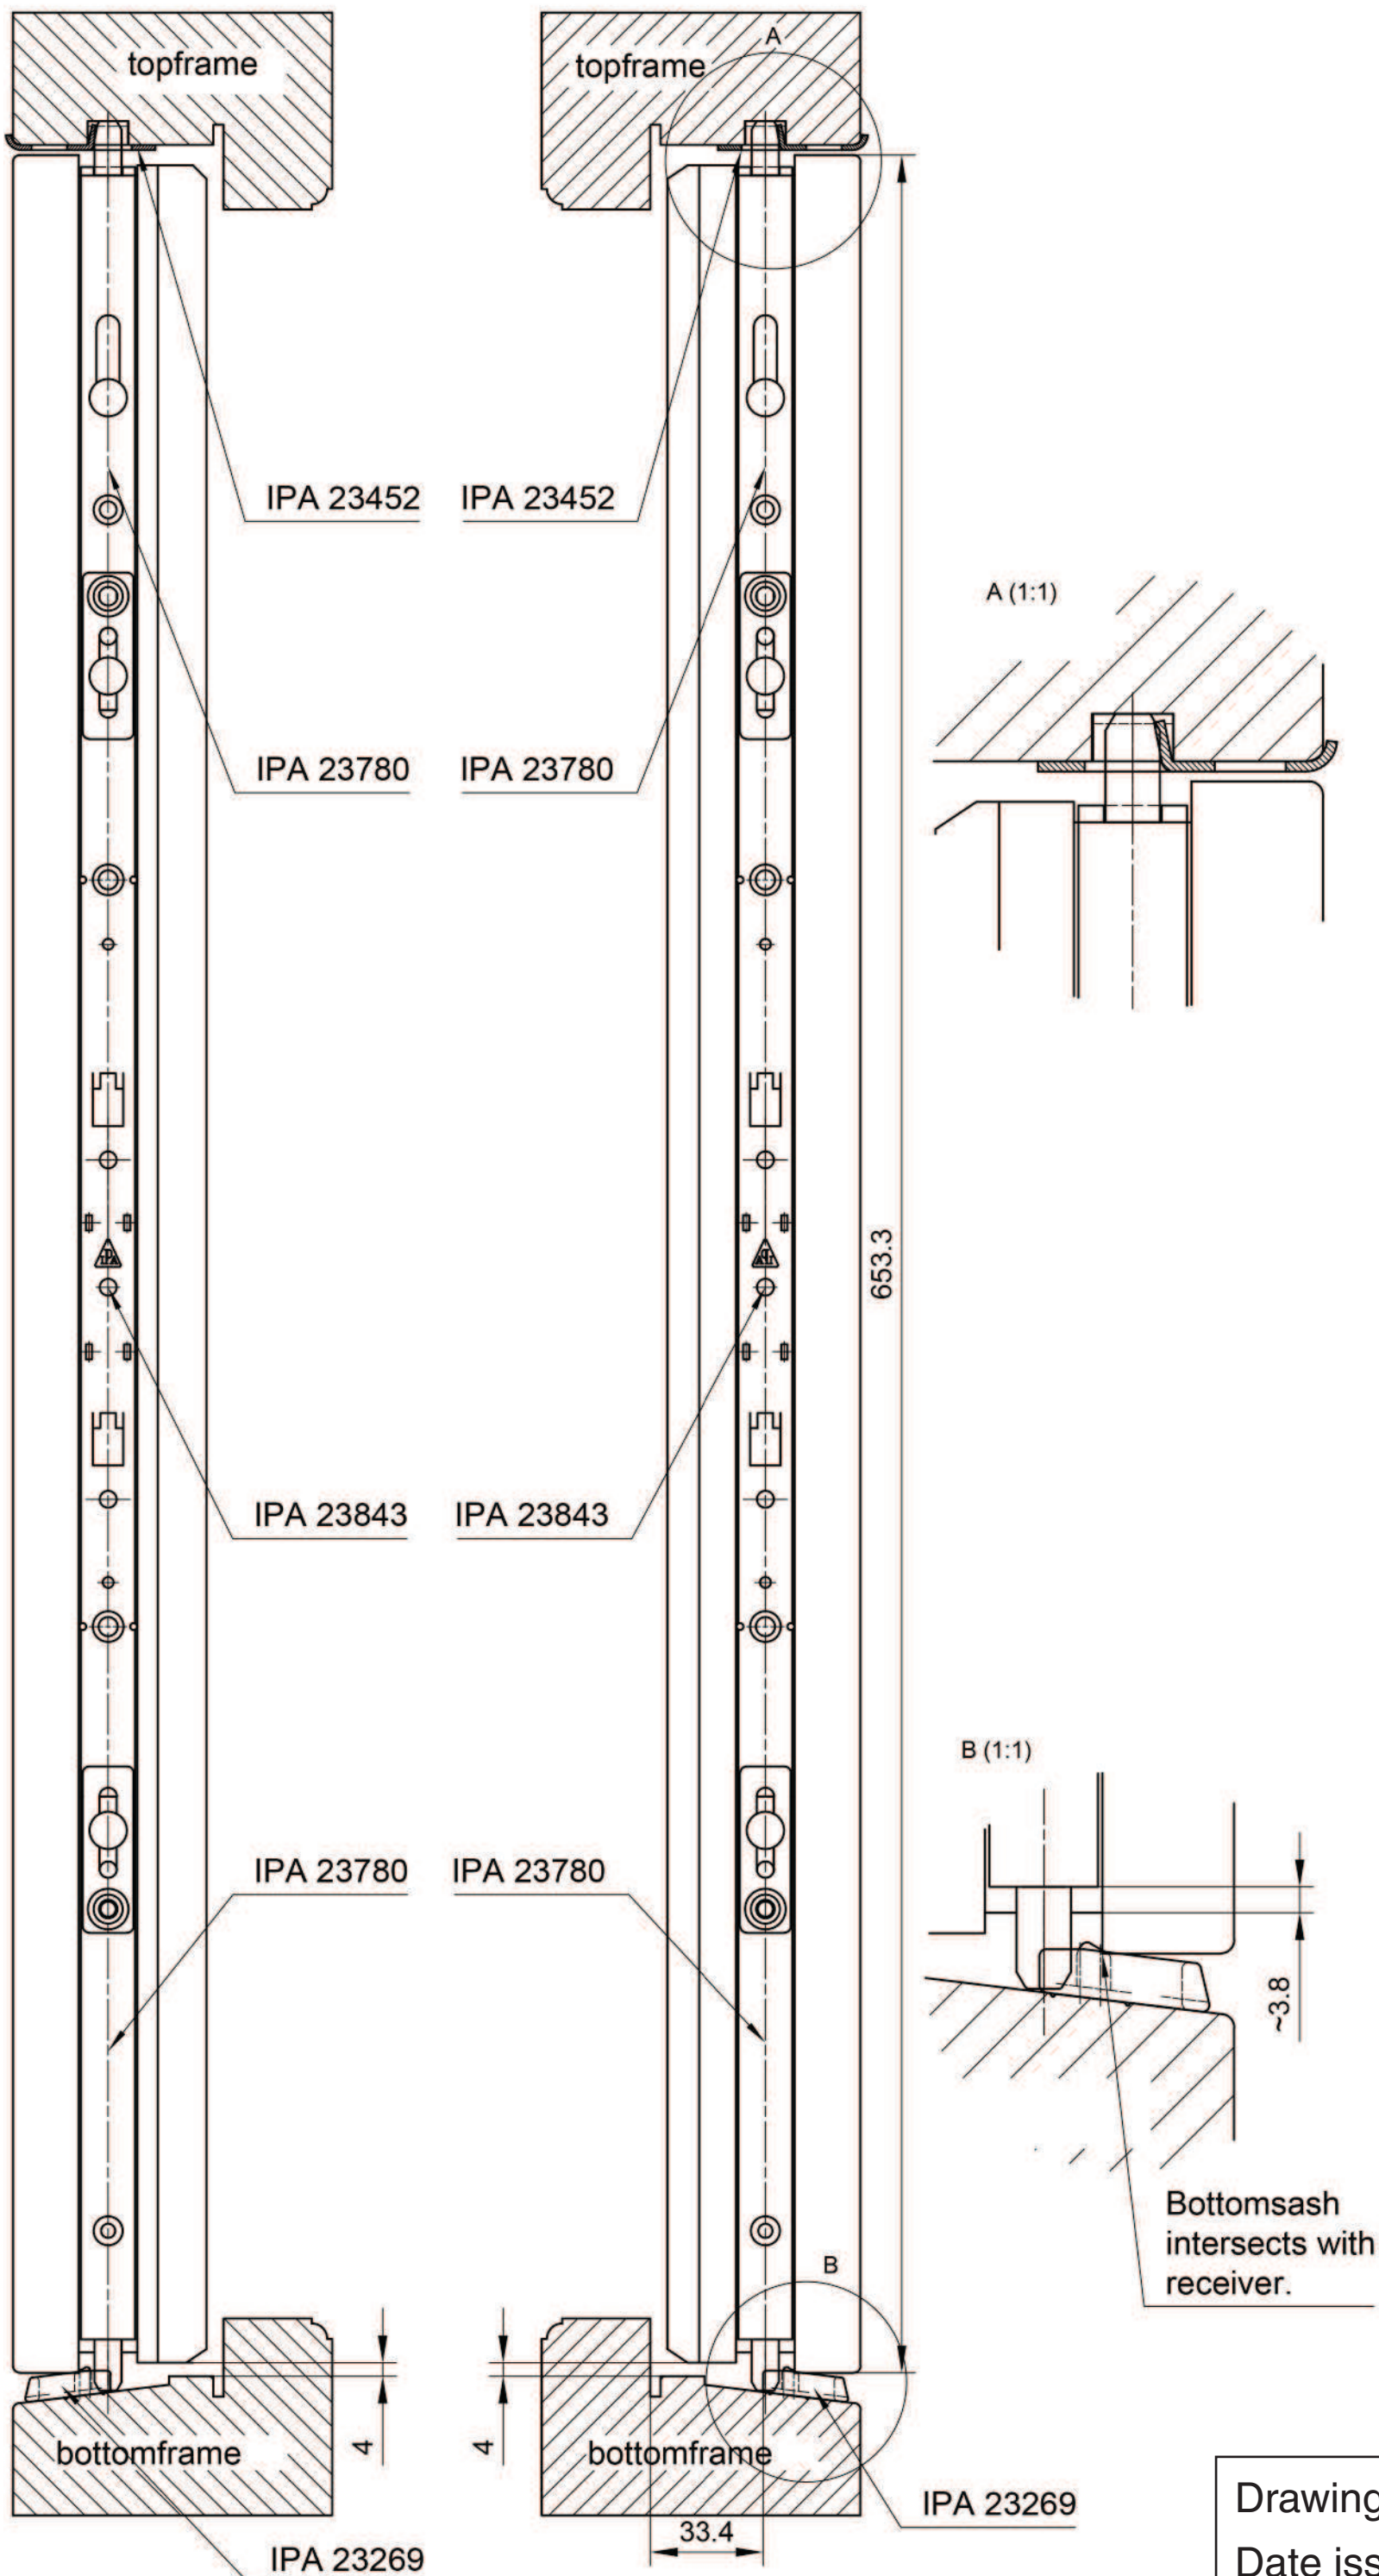

**COASTAL**  
JOINERY HARDWARE

Drawing Number: 09-046-04  
Date issued: 22.03.2013