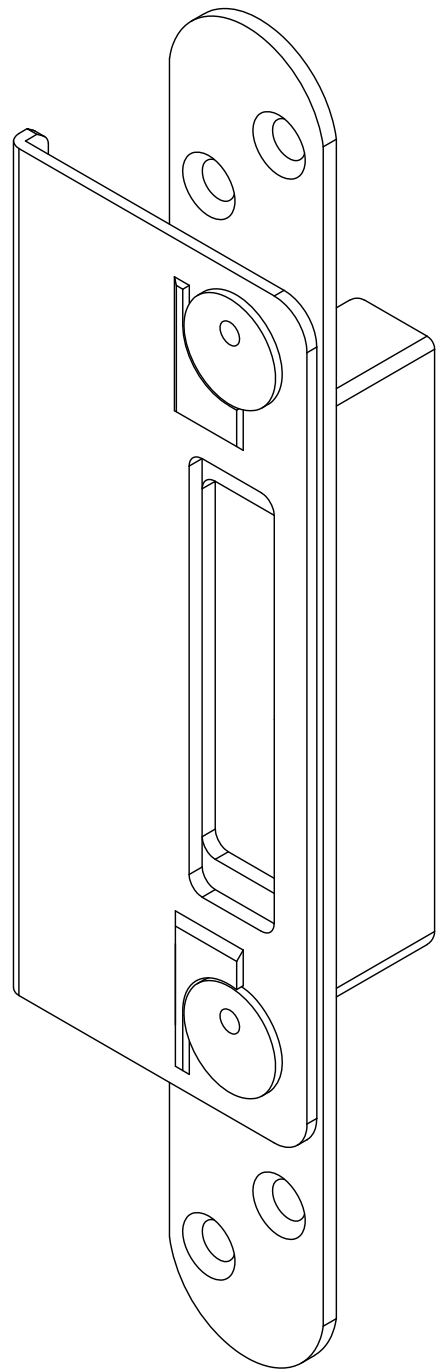

Revision History			
Revision	Description	Drawn By	Date
A	Released	PW	4/8/17

Isometric View