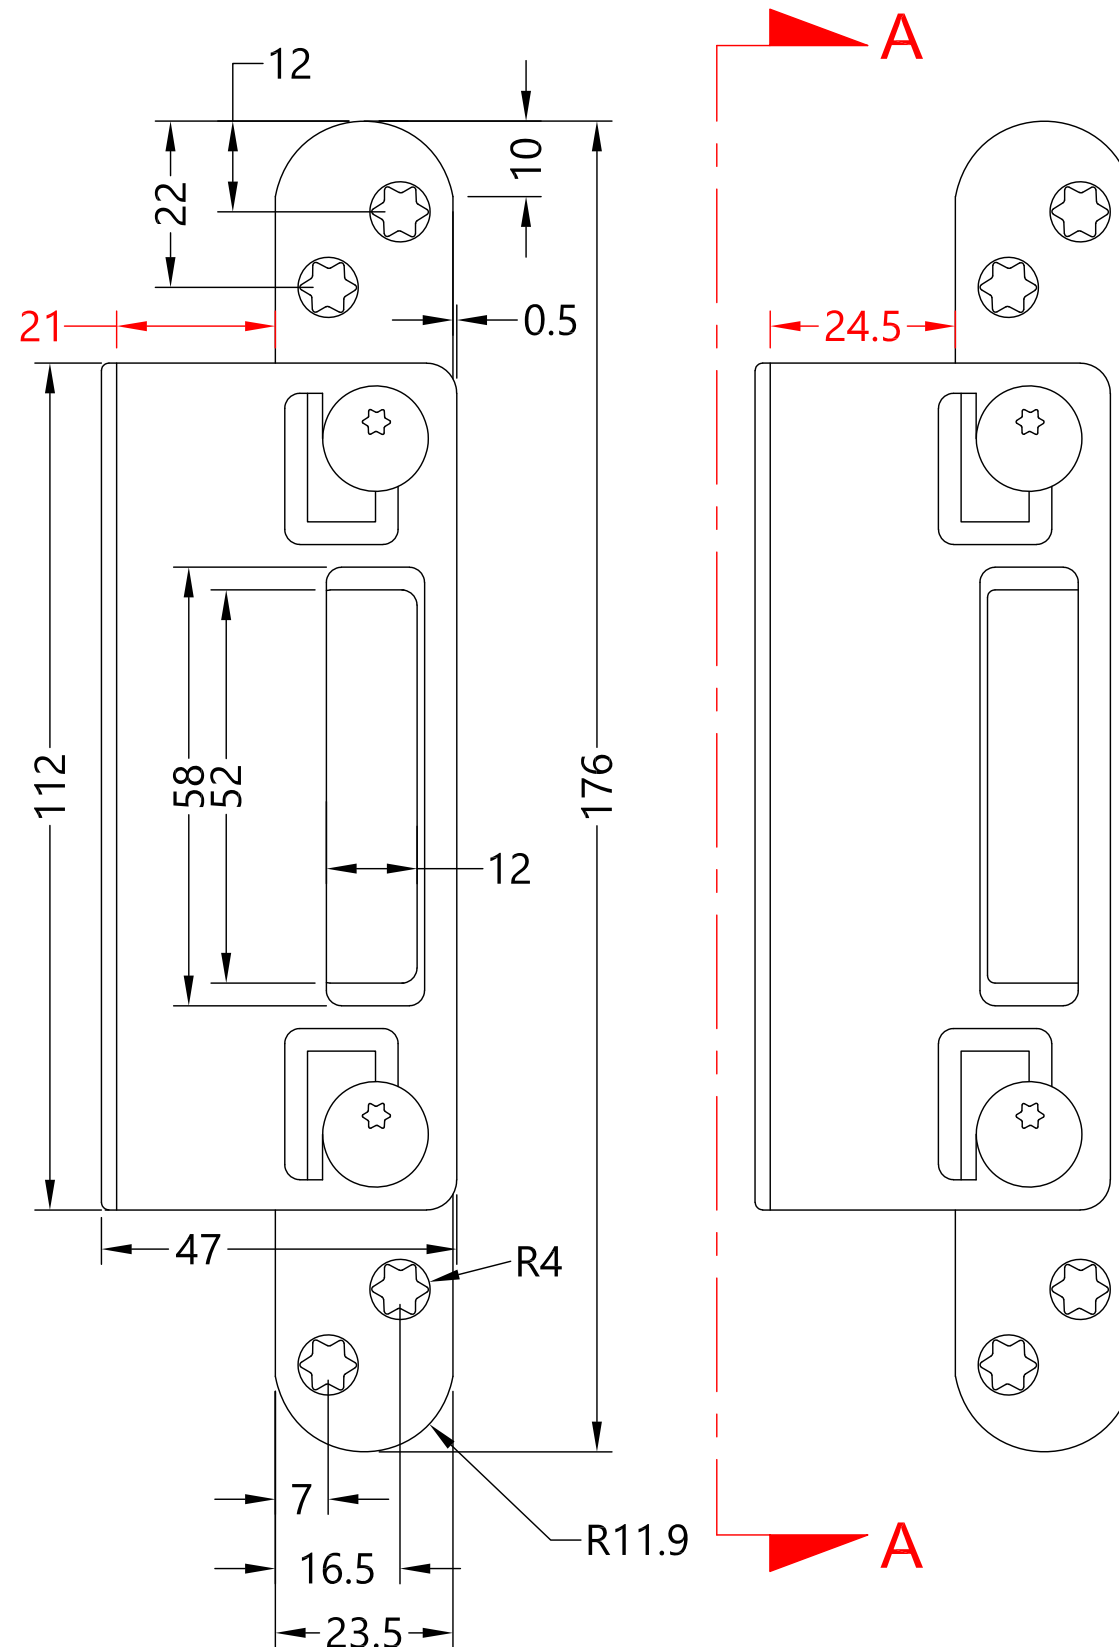

Adjustment TOP

Adjustment BOTTOM

+/- 3.5mm Adjustment