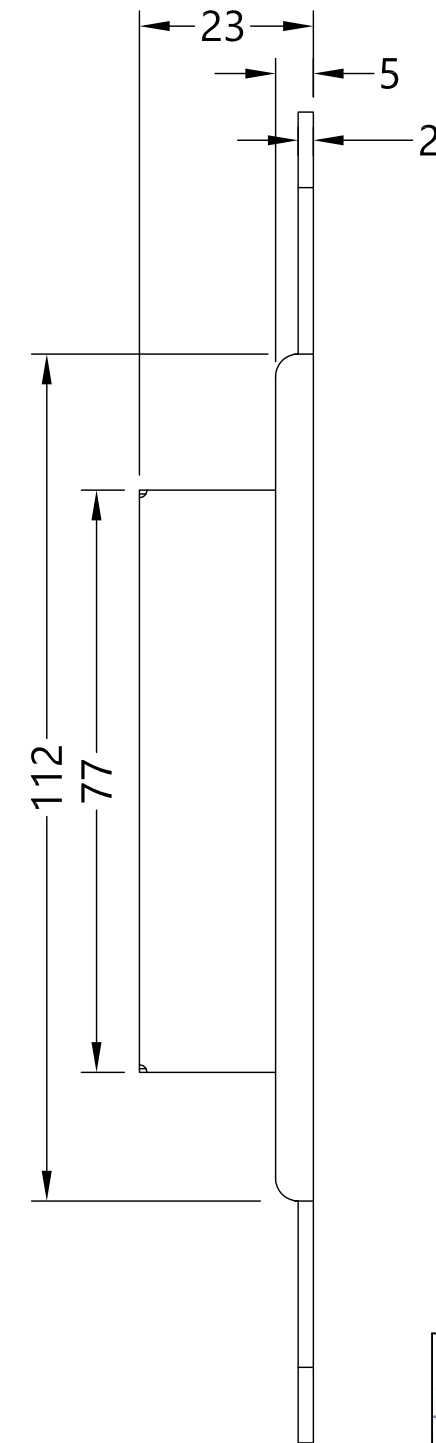

Section A-A

Global House, Bojca Industrial Estate, Trethowel, St Austell, PL25 5RJ telephone | 01726 871724 - fax | 01726 871731 email | sales@coastal-group.com - web | www.coastal-group.com	
Drawing Reference: Coastal Group	
Drawing Title: MK7-TAB-33-SV Single Keep with 33mm Centre	
Product Range: Adjustable Hook/Deadbolt Keeps	
Additional Info: With Return for Auto-Locks Universal Handling	
Date Drawn: 08/08/2017	
Drawn By: Phil Walklett	
Part Number: MK7-TAB-33-SV	
File Name: CG-MK7-TAB-33-SV.dwg	
Revision: A	
Drawing Scale: NONE	
Sheet Number: 1 of 1	
	This drawing and specification are the property of Coastal Group, they are issued in strict confidence and shall not be reproduced, copied or used without written permission.