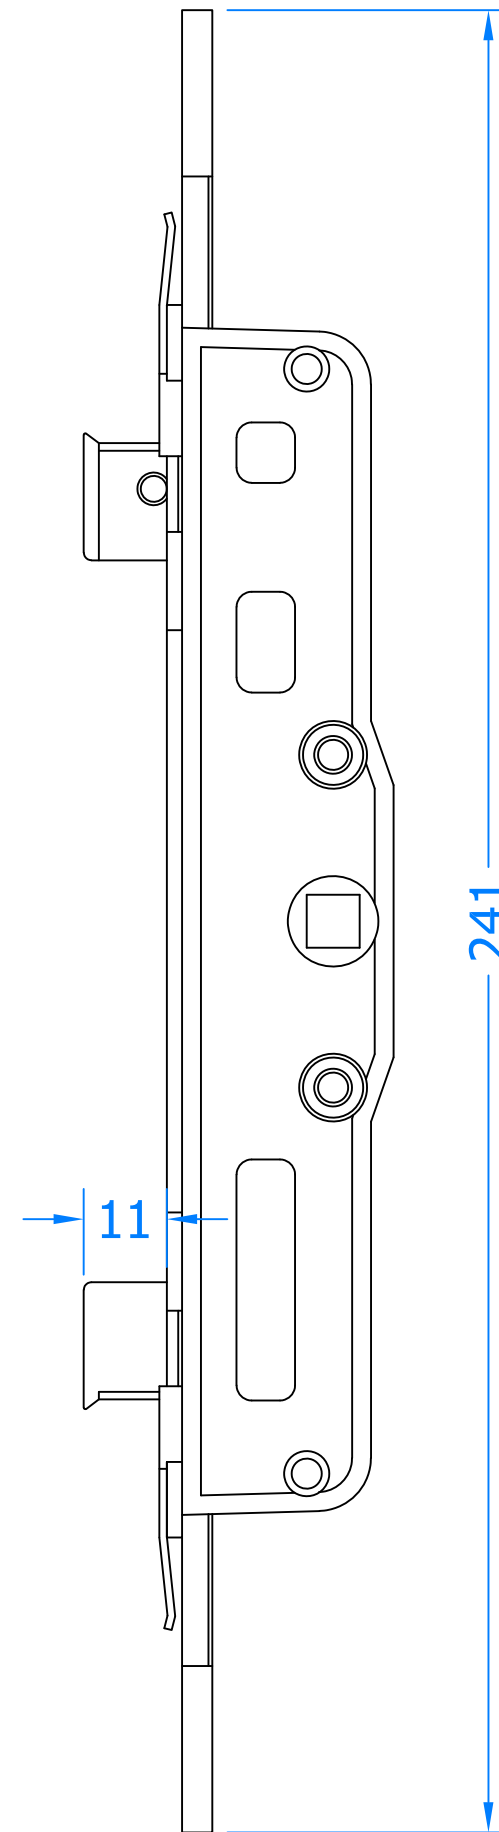

REVISION HISTORY

Revision	Description	Drawn	Date
A	Release	PW	30/8/18

Section A-A
Closed Position

Fired Position

**Innovating & Upgrading the Style,
Performance & Longevity of
External Doors & Windows Globally.**

Product Range:
Window Hardware

Additional Info:

Date Drawn: 30/08/2018

Drawn By: Phil Walklett

Part Number: EXG-22-SV

File Name: CG-EXG-22-SV.dwg

Revision: A

Drawing Scale: 1:1@A3