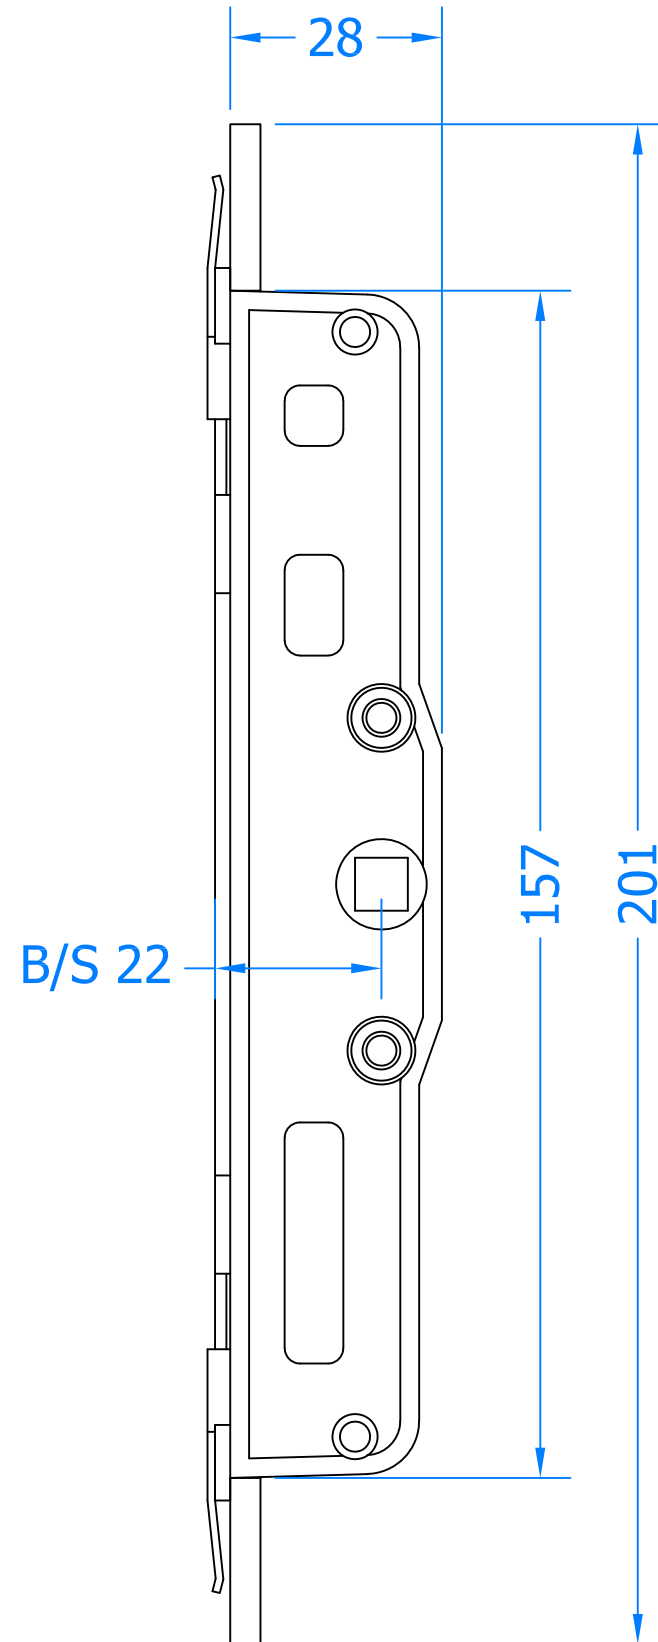

REVISION HISTORY

Revision	Description	Drawn	Date
A	Release	PW	30/8/18

Section A-A
Closed Position

Fired Position

**Innovating & Upgrading the Style,
Performance & Longevity of
External Doors & Windows Globally.**

Product Range:
Window Hardware

Additional Info:

Date Drawn: 30/08/2018

Drawn By: Phil Walklett

Part Number: EXG-22-SV

File Name: CG-EXG-22-SV.dwg

Revision: A

Drawing Scale: 1:1@A3