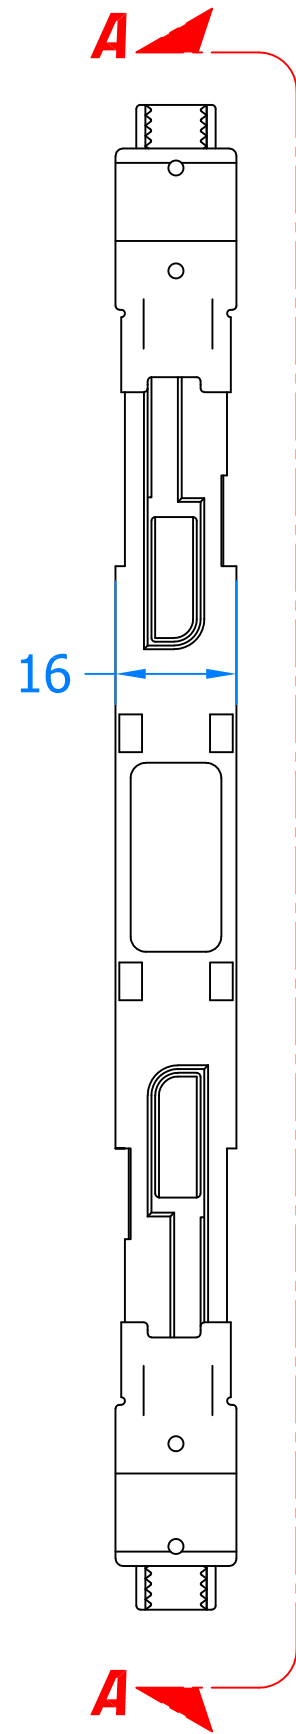

REVISION HISTORY

Revision	Description	Drawn	Date
A	Release	PW	30/8/18

Section A-A
Closed Position

Fired Position

**Innovating & Upgrading the Style,
Performance & Longevity of
External Doors & Windows Globally.**

Product Range:
Window Hardware

Additional Info:

Date Drawn: 30/08/2018

Drawn By: Phil Walklett

Part Number: EXG-22-SV

File Name: CG-EXG-22-SV.dwg

Revision: A

Drawing Scale: 1:1@A3

Sheet Number: 1 of 1

THIRD ANGLE PROJECTION  This drawing and specification are the property of Coastal, they are issued in strict confidence and shall not be reproduced, copied or used without written permission.