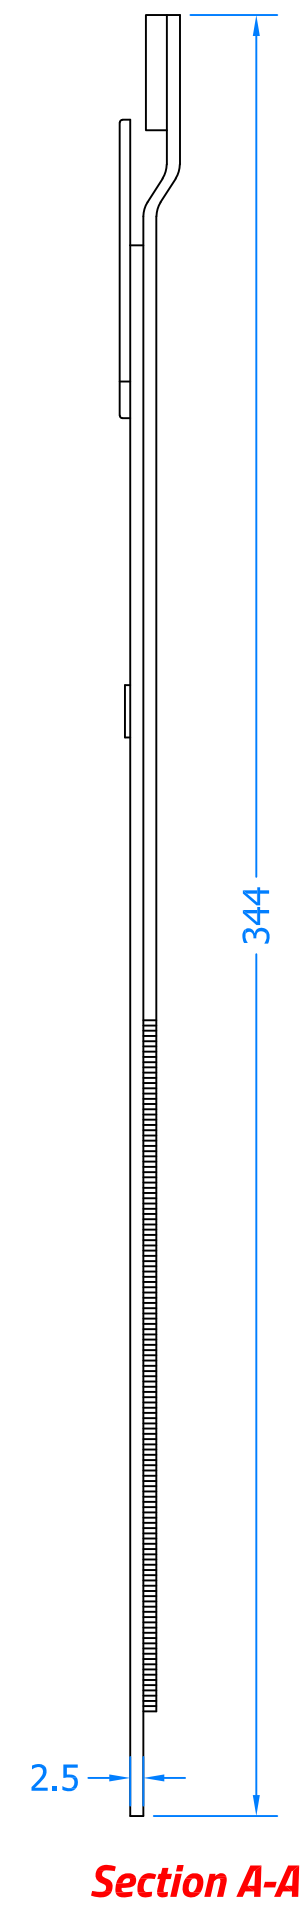

REVISION HISTORY

Revision	Description	Drawn	Date
A	Release	PW	30/8/18

Innovating & Upgrading the Style, Performance & Longevity of External Doors & Windows Globally.

Coastal Specialist Ironmongery Ltd.
Global House, Bojea Industrial Estate, Trethowel, St Austell, PL25 5RJ
t | 01726 871725 - f | 01726 871731 - e | sales@coastal-group.com
w | www.coastal-group.com

Drawing Title:
**EXD300-EXT-SV
Riegel Extension Bar, no CAMS**

Product Range:
Window Hardware

Additional Info: 300mm Long

Date Drawn: 30/08/2018

Drawn By: Phil Walklett

Part Number: EXD300-EXT-SV

File Name: CG-EXD300-EXT-SV.dwg

Revision: A

Drawing Scale: Not to Scale

Sheet Number: 1 of 1

THIRD ANGLE PROJECTION This drawing and specification are the property of Coastal, they are issued in strict confidence and shall not be reproduced, copied or used without written permission.