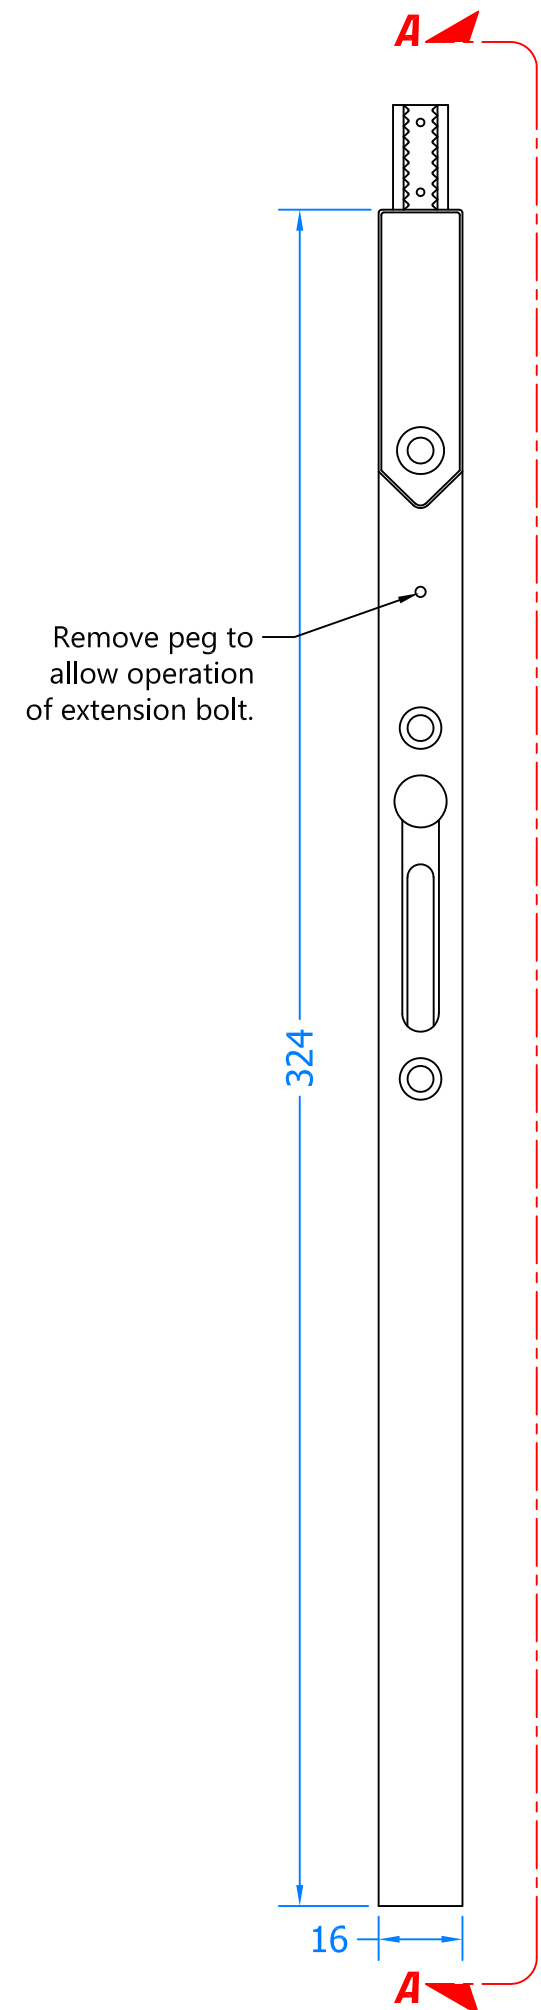

REVISION HISTORY

Revision	Description	Drawn	Date
A	Release	PW	30/8/18

Innovating & Upgrading the Style, Performance & Longevity of External Doors & Windows Globally.

Coastal Specialist Ironmongery Ltd.
Global House, Bojea Industrial Estate, Trethowel, St Austell, PL25 5RJ
t | 01726 871725 - f | 01726 871731 - e | sales@coastal-group.com
w | www.coastal-group.com

Drawing Title:
**EXD300-EXT-SV
Riegel Extension Bar, no CAMS**

Product Range:
Window Hardware

Additional Info: 300mm Long

Date Drawn: 30/08/2018

Drawn By: Phil Walklett

Part Number: EXD300-EXT-SV

File Name: CG-EXD300-EXT-SV.dwg

Revision: A

Drawing Scale: Not to Scale

Sheet Number: 1 of 1

THIRD ANGLE PROJECTION This drawing and specification are the property of Coastal, they are issued in strict confidence and shall not be reproduced, copied or used without written permission.