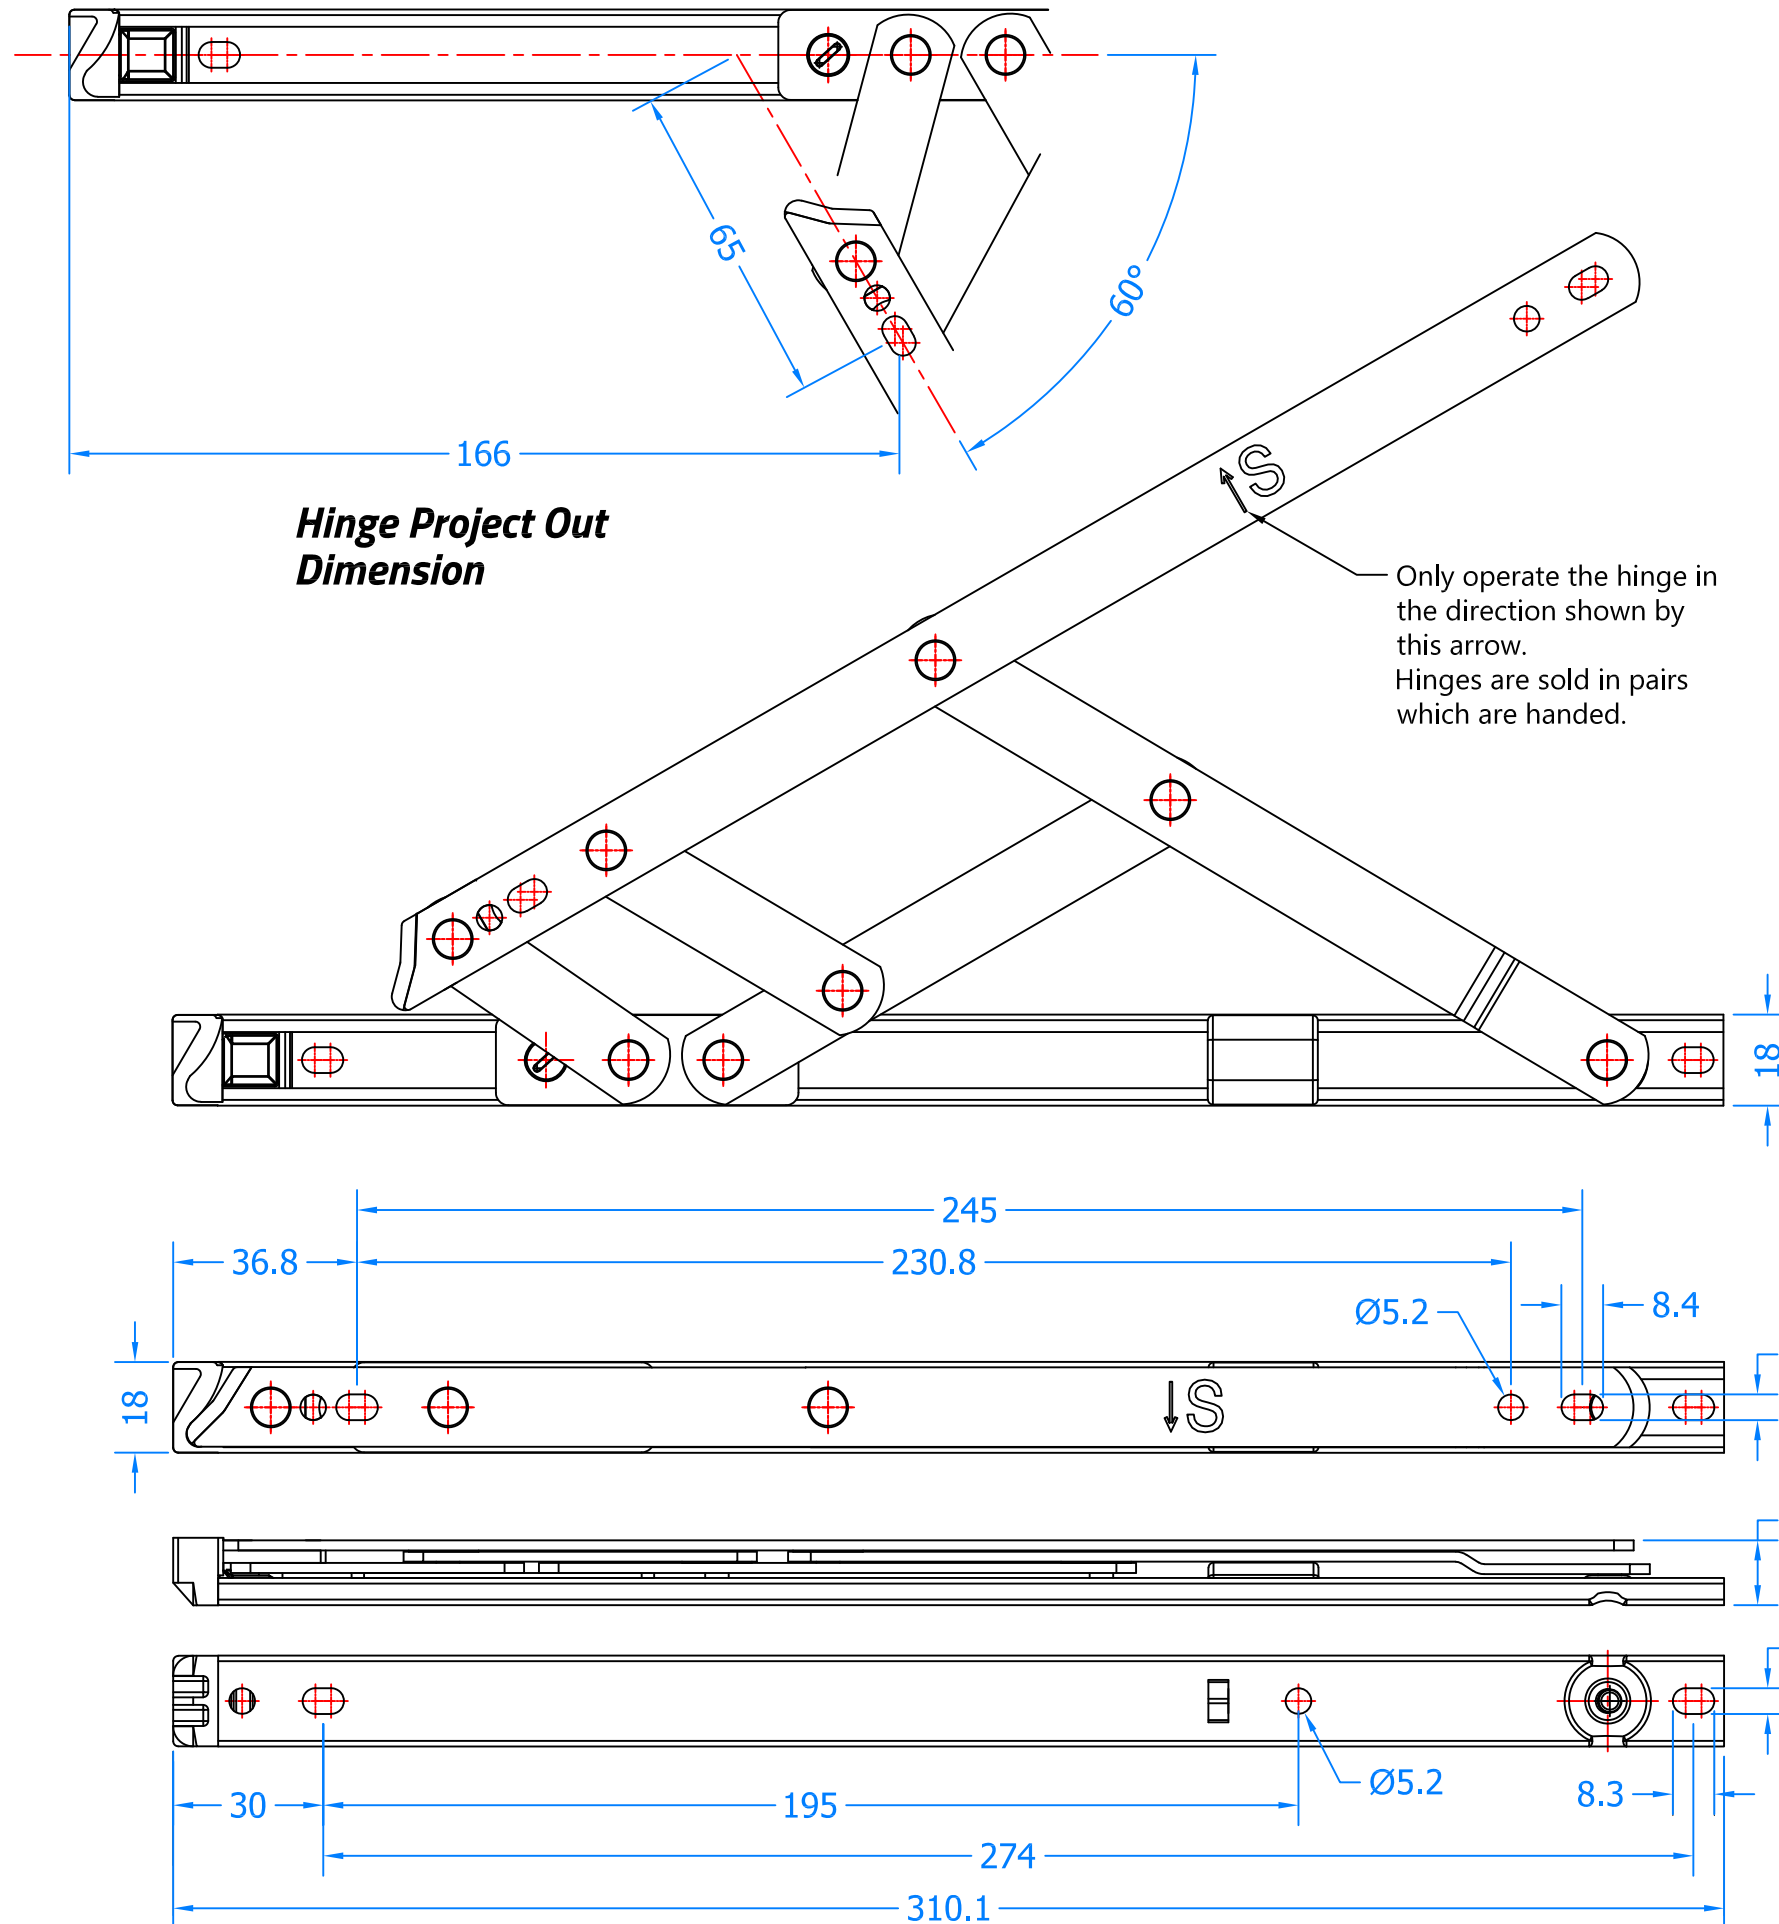

REVISION HISTORY

Revision	Description	Drawn	Date
A	Release	PW	03/09/18

Right Hand Shown, Left Hand Opposite.

Only operate the hinge in the direction shown by this arrow.
Hinges are sold in pairs which are handed.

Hinge Project Out Dimension

Innovating & Upgrading the Style, Performance & Longevity of External Doors & Windows Globally.

Coastal Specialist Ironmongery Ltd.

Global House, Bojea Industrial Estate, Trethowel, St Austell, PL25 5RJ
t | 01726 871725 - f | 01726 871731 - e | sales@coastal-group.com
w | www.coastal-group.com

Drawing Title:
DS12-TV-SS
12" Side Hung Defender Standard

Product Range:
Friction Hinges

Additional Info:

Date Drawn: 03/09/2018

Drawn By: Phil Walklett

Part Number: DS12-TV-SS

File Name: CG-DS12-TV-SS.dwg

Revision: A

Drawing Scale: Not to Scale

Sheet Number: 1 of 1

THIRD ANGLE PROJECTION
This drawing and specification are the property of Coastal, they are issued in strict confidence and shall not be reproduced, copied or used without written permission.