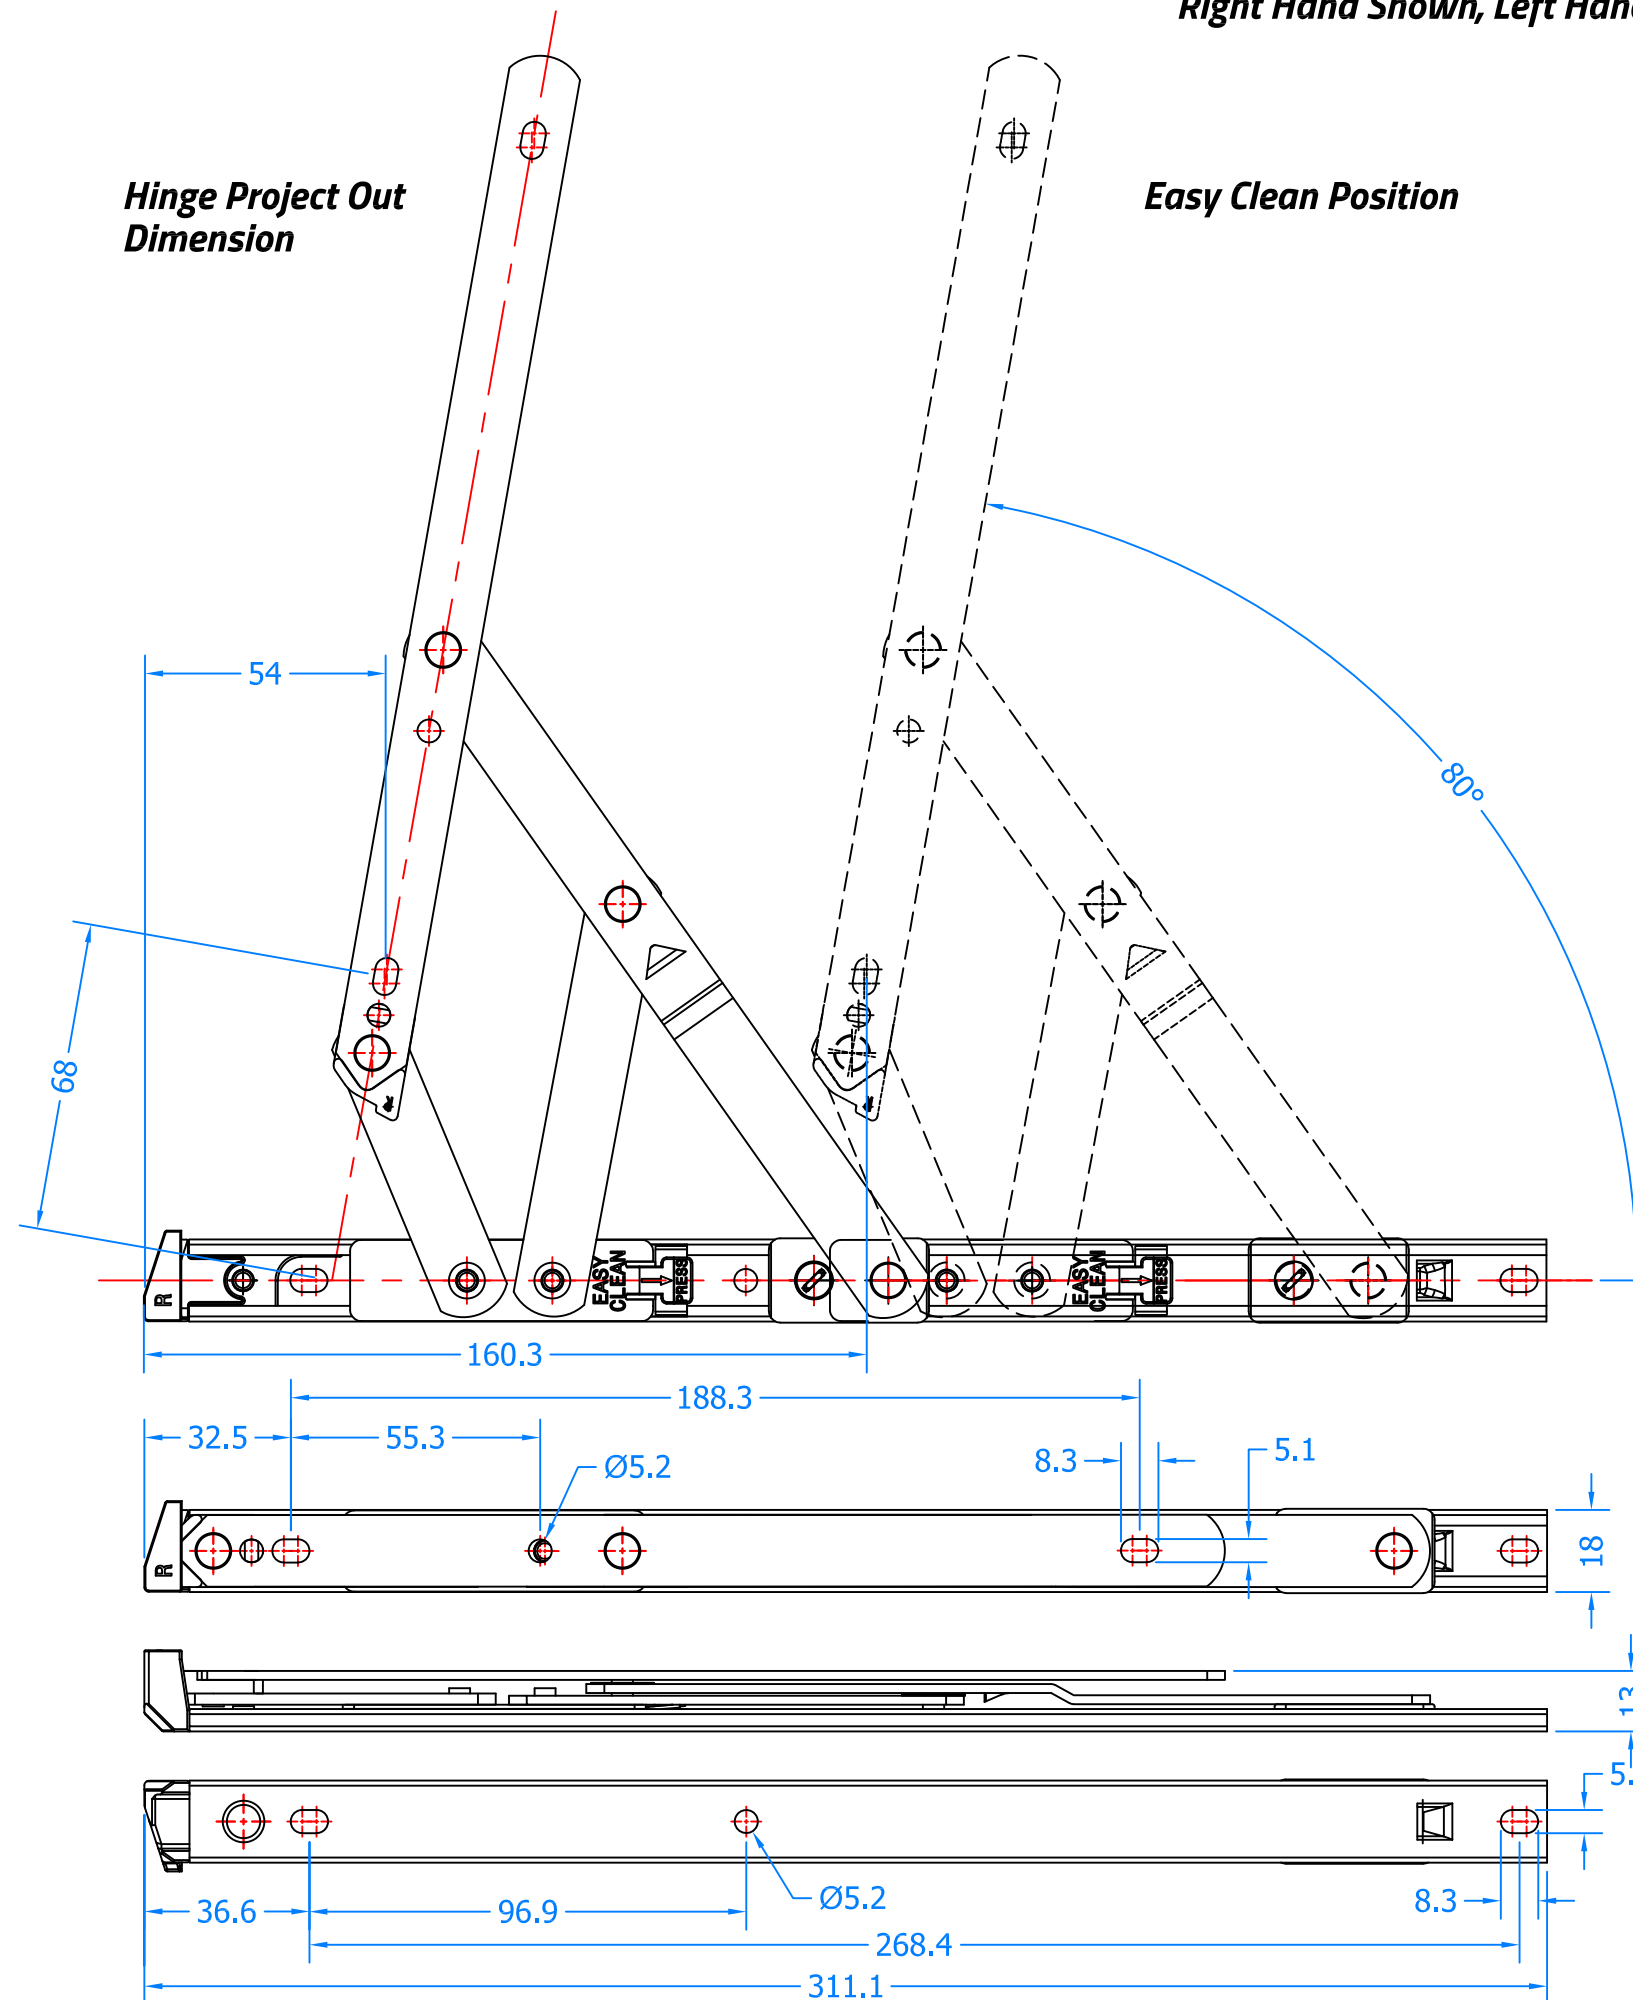

REVISION HISTORY

Revision	Description	Drawn	Date
A	Release	PW	05/09/18

Right Hand Shown, Left Hand Opposite.

Innovating & Upgrading the Style, Performance & Longevity of External Doors & Windows Globally.

Coastal Specialist Ironmongery Ltd.

Global House, Bojea Industrial Estate, Trethowel, St Austell, PL25 5RJ
t | 01726 871725 - f | 01726 871731 - e | sales@coastal-group.com
w | www.coastal-group.com

Drawing Title:
DSE12-SS
12" Side Hung Defender Egress

Product Range:
Egress Easy Clean Friction Hinges

Additional Info: **SIDE HUNG**

Date Drawn: 05/09/2018

Drawn By: Phil Walklett

Part Number: DSE12-SS

File Name: CG-DSE12-SS.dwg

Revision: **A**

Drawing Scale: Not to Scale

Sheet Number: 1 of 1

THIRD ANGLE PROJECTION