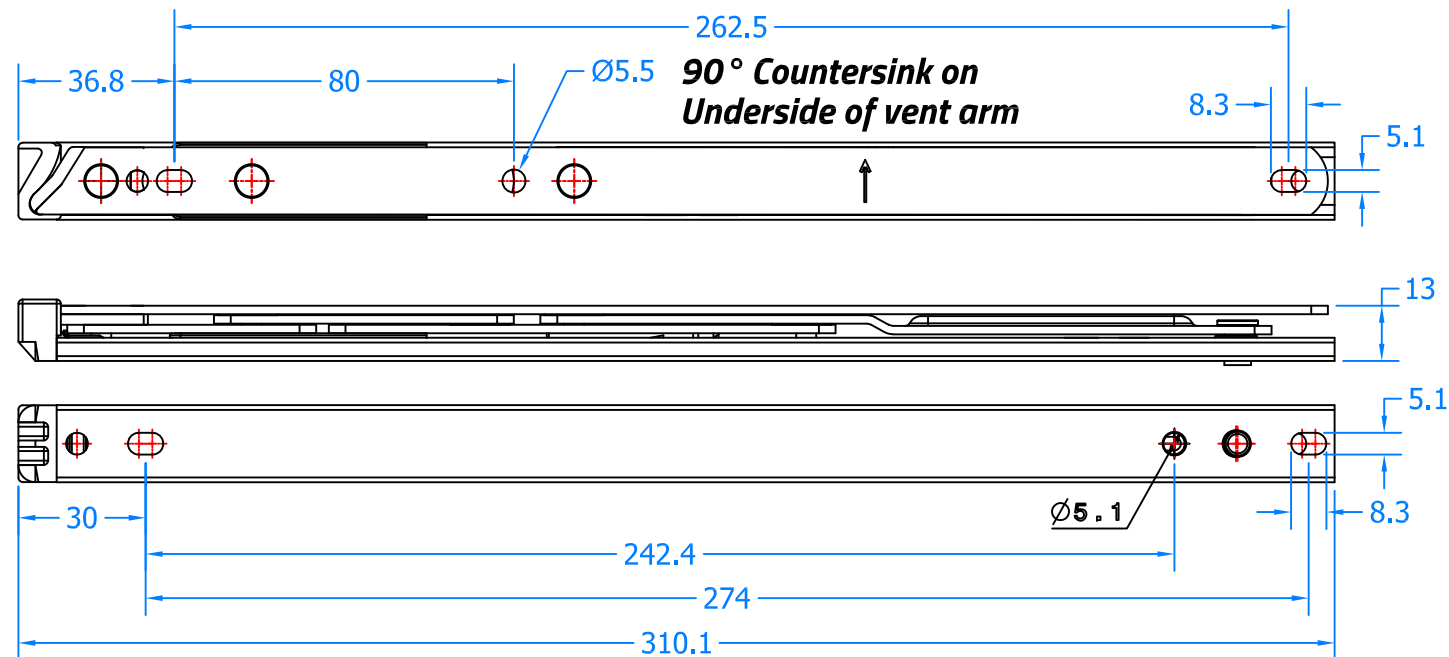

REVISION HISTORY

Revision	Description	Drawn	Date
A	Release	PW	03/09/18

DSR12-RH-P-SS (Right Hand Shown)
DSR12-LH-P-SS (Left Hand Opposite)

Innovating & Upgrading the Style, Performance & Longevity of External Doors & Windows Globally.

Coastal Specialist Ironmongery Ltd.

Global House, Bojea Industrial Estate, Trethowel, St Austell, PL25 5RJ
 t | 01726 871725 - f | 01726 871731 - e | sales@coastal-group.com
 w | www.coastal-group.com

Drawing Title:
DSR12-RH-P-SS
12" Side Hung Defender Restricted

Product Range:
Right Hand Shown, Left Hand Opposite

Additional Info:
 SIDE HUNG
 Bottom Hinge Only Has Restriction

Date Drawn: 04/09/2018

Drawn By: Phil Walklett

Part Number: DSR-12-RH-P-SS / DSR-12-LH-P-SS

File Name: CG-DSR12-P-SS.dwg

Revision: A

Drawing Scale: Not to Scale

Sheet Number: 1 of 1

THIRD ANGLE PROJECTION
 This drawing and specification are the property of Coastal, they are issued in strict confidence and shall not be reproduced, copied or used without written permission.