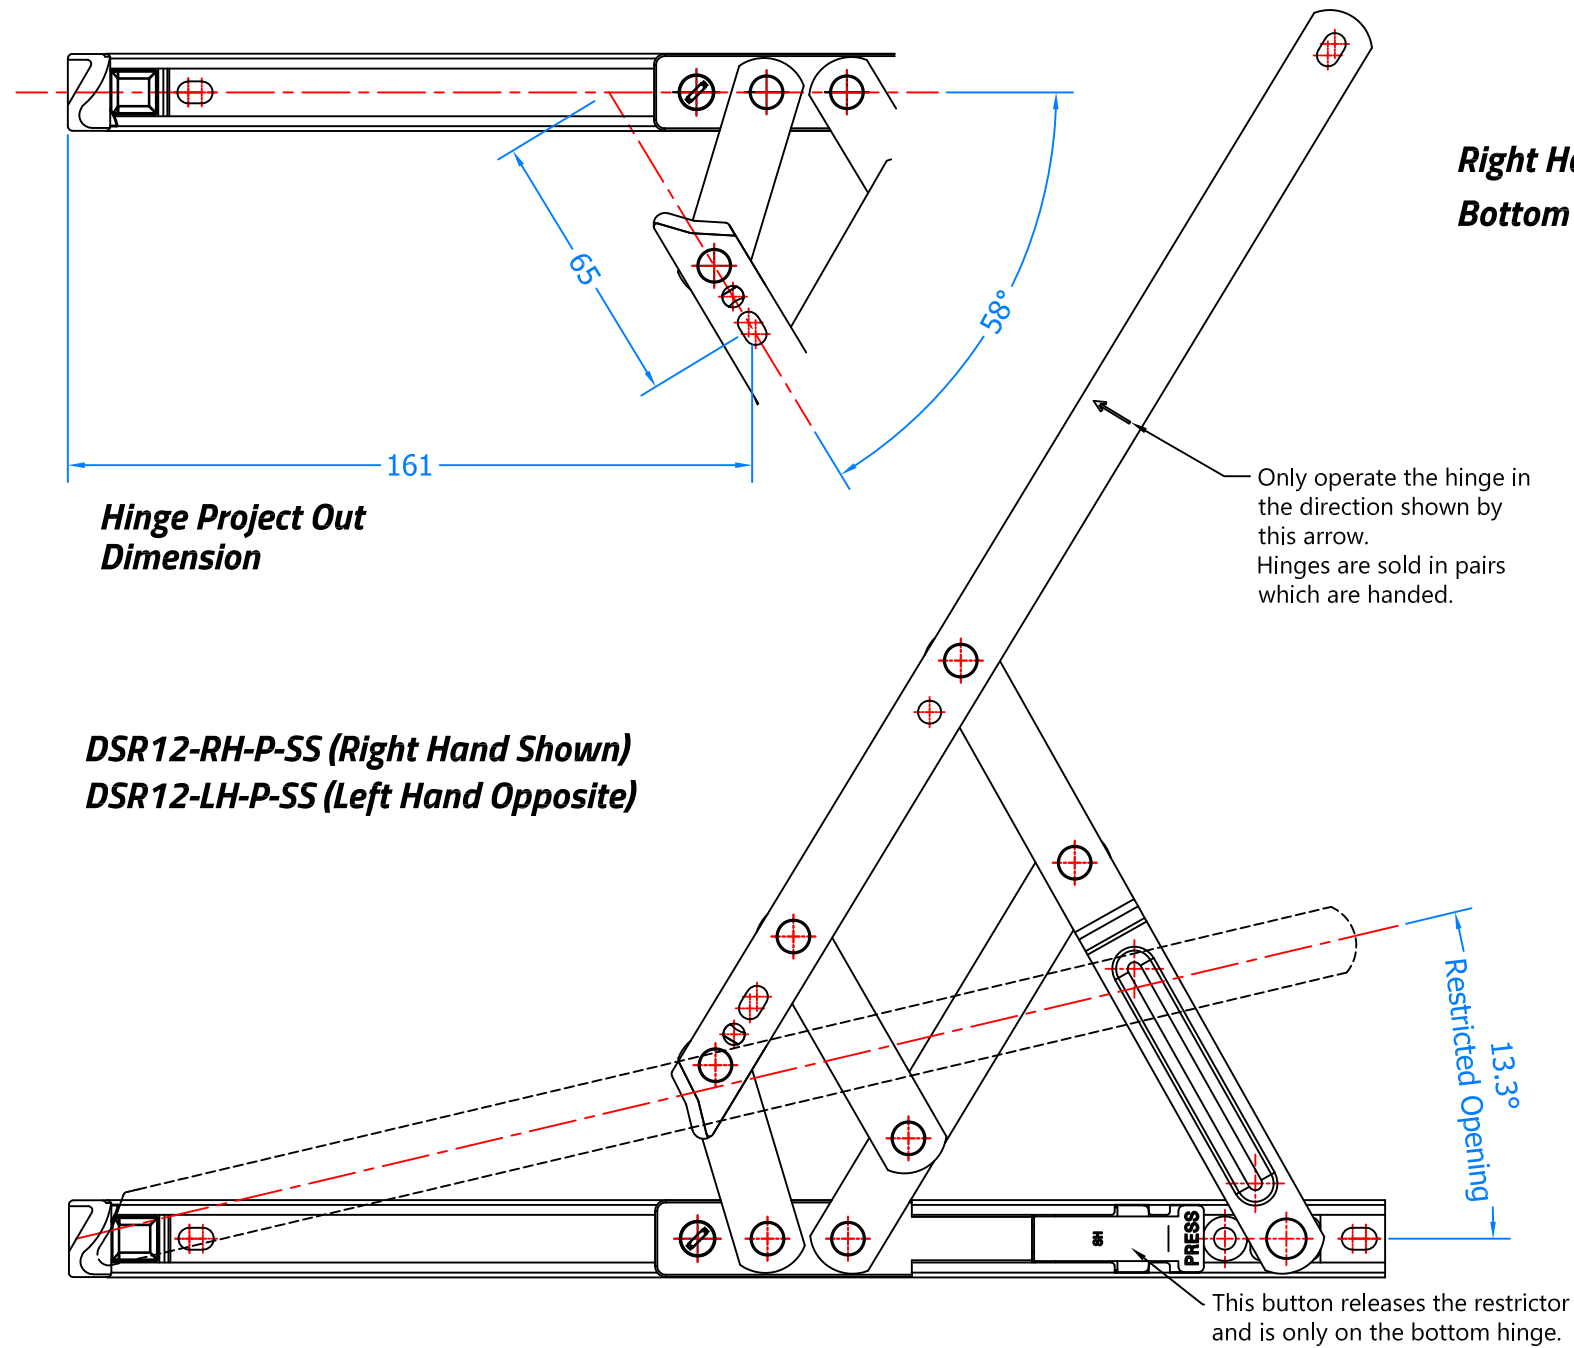

REVISION HISTORY

Revision	Description	Drawn	Date
A	Release	PW	03/09/18

DSR12-RH-P-SS (Right Hand Shown)
DSR12-LH-P-SS (Left Hand Opposite)

Innovating & Upgrading the Style, Performance & Longevity of External Doors & Windows Globally.

Coastal Specialist Ironmongery Ltd.

Global House, Bojea Industrial Estate, Trethowel, St Austell, PL25 5RJ
 t | 01726 871725 - f | 01726 871731 - e | sales@coastal-group.com
 w | www.coastal-group.com

Drawing Title:
DSR12-RH-P-SS
12" Side Hung Defender Restricted

Product Range:
Right Hand Shown, Left Hand Opposite

Additional Info:
 SIDE HUNG
 Bottom Hinge Only Has Restriction

Date Drawn: 04/09/2018

Drawn By: Phil Walklett

Part Number: DSR-12-RH-P-SS / DSR-12-LH-P-SS

File Name: CG-DSR12-P-SS.dwg

Revision: A

Drawing Scale: Not to Scale

Sheet Number: 1 of 1

THIRD ANGLE PROJECTION
 This drawing and specification are the property of Coastal, they are issued in strict confidence and shall not be reproduced, copied or used without written permission.